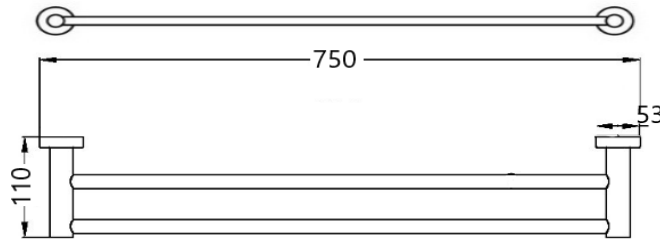

-  TP69035B

600MM SINGLE TOWEL RAIL

-  TP69036
-  BN69036
-  KG69036
-  BB69036
-  BP69036

SPECIFICATIONS

JESS ACCESSORIES

750MM SINGLE TOWEL RAIL

-  TP69036-30
-  BN69036-30
-  KG69036-30
-  BB69036-30
-  BP69036-30

750MM DOUBLE TOWEL RAIL

-  TP69036B-30
-  BN69036B-30
-  KG69036B-30
-  BB69036B-30
-  BP69036B-30

900MM DOUBLE TOWEL RAIL

-  TP69036B-90

STAINLESS STEEL SHELF

-  TP75037B
-  BN75037B
-  KG75037B
-  BB75037B
-  BP75037B