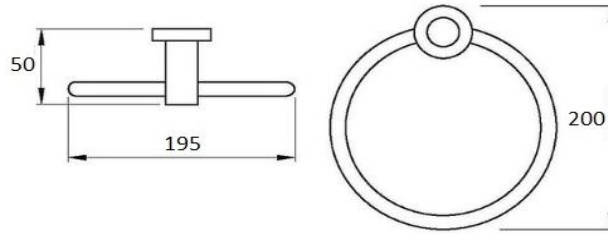

JESS ACCESSORIES

TOWEL RING

-  TP69033
-  BN69033
-  KG69033
-  BB69033
-  BP69033

SOAP DISH

-  TP69034
-  BN69034
-  KG69034
-  BB69034
-  BP69034

TOILET ROLL HOLDER

-  TP69035A
-  BN69035A
-  KG69035A
-  BB69035A
-  BP69035A

-  TP69035B

600MM SINGLE TOWEL RAIL

-  TP69036
-  BN69036
-  KG69036
-  BB69036
-  BP69036

SPECIFICATIONS

JESS ACCESSORIES

750MM SINGLE TOWEL RAIL

-  TP69036-30
-  BN69036-30
-  KG69036-30
-  BB69036-30
-  BP69036-30

750MM DOUBLE TOWEL RAIL

-  TP69036B-30
-  BN69036B-30
-  KG69036B-30
-  BB69036B-30
-  BP69036B-30

900MM DOUBLE TOWEL RAIL

-  TP69036B-90

STAINLESS STEEL SHELF

-  TP75037B
-  BN75037B
-  KG75037B
-  BB75037B
-  BP75037B