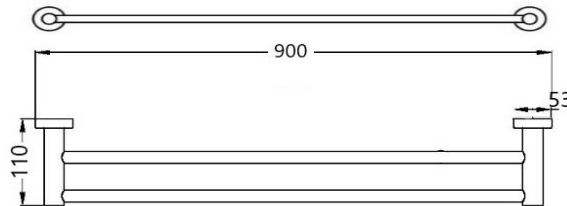

750MM DOUBLE TOWEL RAIL

-  TP69036B-30
-  BN69036B-30
-  KG69036B-30
-  BB69036B-30
-  BP69036B-30

900MM DOUBLE TOWEL RAIL

-  TP69036B-90

STAINLESS STEEL SHELF

-  TP75037B
-  BN75037B
-  KG75037B
-  BB75037B
-  BP75037B