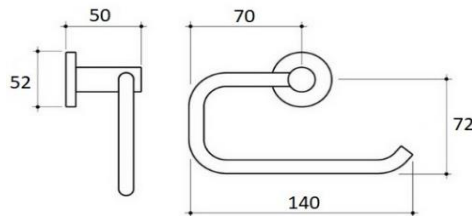

JESS ACCESSORIES

TOWEL RING

-  TP69033
-  BN69033
-  KG69033
-  BB69033
-  BP69033

SOAP DISH

-  TP69034
-  BN69034
-  KG69034
-  BB69034
-  BP69034

TOILET ROLL HOLDER

-  TP69035A
-  BN69035A
-  KG69035A
-  BB69035A
-  BP69035A

-  TP69035B

600MM SINGLE TOWEL RAIL

-  TP69036
-  BN69036
-  KG69036
-  BB69036
-  BP69036

SPECIFICATIONS

JESS ACCESSORIES

750MM SINGLE TOWEL RAIL

-  TP69036-30
-  BN69036-30
-  KG69036-30
-  BB69036-30
-  BP69036-30