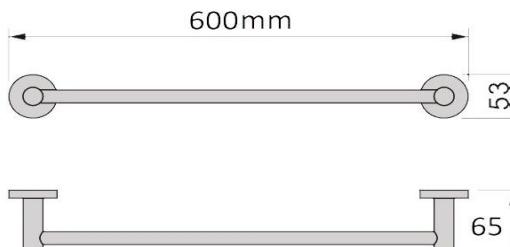

JESS ACCESSORIES

TOWEL RING

-  TP69033
-  BN69033
-  KG69033
-  BB69033
-  BP69033

SOAP DISH

-  TP69034
-  BN69034
-  KG69034
-  BB69034
-  BP69034

TOILET ROLL HOLDER

-  TP69035A
-  BN69035A
-  KG69035A
-  BB69035A
-  BP69035A

-  TP69035B

600MM SINGLE TOWEL RAIL

-  TP69036
-  BN69036
-  KG69036
-  BB69036
-  BP69036

SPECIFICATIONS

JESS ACCESSORIES

750MM SINGLE TOWEL RAIL

-  TP69036-30
-  BN69036-30
-  KG69036-30
-  BB69036-30
-  BP69036-30

750MM DOUBLE TOWEL RAIL

-  TP69036B-30
-  BN69036B-30
-  KG69036B-30
-  BB69036B-30
-  BP69036B-30

900MM DOUBLE TOWEL RAIL

-  TP69036B-90

STAINLESS STEEL SHELF

-  TP75037B
-  BN75037B
-  KG75037B
-  BB75037B
-  BP75037B