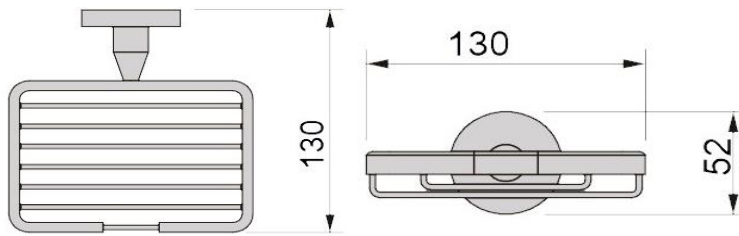

JESS ACCESSORIES

TOWEL RING

-  TP69033
-  BN69033
-  KG69033
-  BB69033
-  BP69033

SOAP DISH

-  TP69034
-  BN69034
-  KG69034
-  BB69034
-  BP69034

TOILET ROLL HOLDER

-  TP69035A
-  BN69035A
-  KG69035A
-  BB69035A
-  BP69035A

-  TP69035B

600MM SINGLE TOWEL RAIL

-  TP69036
-  BN69036
-  KG69036
-  BB69036
-  BP69036

SPECIFICATIONS

JESS ACCESSORIES

750MM SINGLE TOWEL RAIL

-  TP69036-30
-  BN69036-30
-  KG69036-30
-  BB69036-30
-  BP69036-30

750MM DOUBLE TOWEL RAIL

-  TP69036B-30
-  BN69036B-30
-  KG69036B-30
-  BB69036B-30
-  BP69036B-30

900MM DOUBLE TOWEL RAIL

-  TP69036B-90

STAINLESS STEEL SHELF

-  TP75037B
-  BN75037B
-  KG75037B
-  BB75037B
-  BP75037B