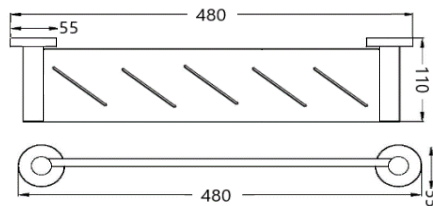

-  TP69035B

600MM SINGLE TOWEL RAIL

-  TP69036
-  BN69036
-  KG69036
-  BB69036
-  BP69036

SPECIFICATIONS

JESS ACCESSORIES

750MM SINGLE TOWEL RAIL

-  TP69036-30
-  BN69036-30
-  KG69036-30
-  BB69036-30
-  BP69036-30

750MM DOUBLE TOWEL RAIL

-  TP69036B-30
-  BN69036B-30
-  KG69036B-30
-  BB69036B-30
-  BP69036B-30

900MM DOUBLE TOWEL RAIL

-  TP69036B-90

STAINLESS STEEL SHELF

-  TP75037B
-  BN75037B
-  KG75037B
-  BB75037B
-  BP75037B