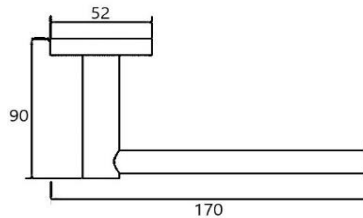

-  TP69035B

600MM SINGLE TOWEL RAIL

-  TP69036
-  BN69036
-  KG69036
-  BB69036
-  BP69036

SPECIFICATIONS

JESS ACCESSORIES

750MM SINGLE TOWEL RAIL

-  TP69036-30
-  BN69036-30
-  KG69036-30
-  BB69036-30
-  BP69036-30