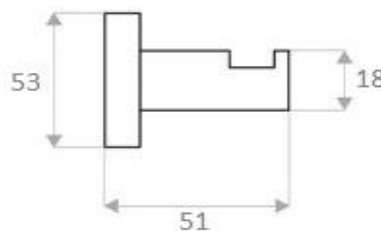

SINGLE HOOK

- TP69038
- BN69038
- KG69038
- BB69038
- BP69038

CLEANING & MAINTENANCE:

Accessories should be cleaned with mild detergent and water
All Products must be cleaned with a soft cloth with soapy water, avoid waxes, solvents, abrasives, acids and other chemical based cleaners
Warranty will be void if damages are caused by unsuitable cleaning products

WARRANTY INFORMATION:

Chrome Finish has a 5 year replacement warranty
All other finishes have a 2 year replacement warranty
All products have a full 1 year in house labour warranty from date of purchase

SPECIFICATIONS