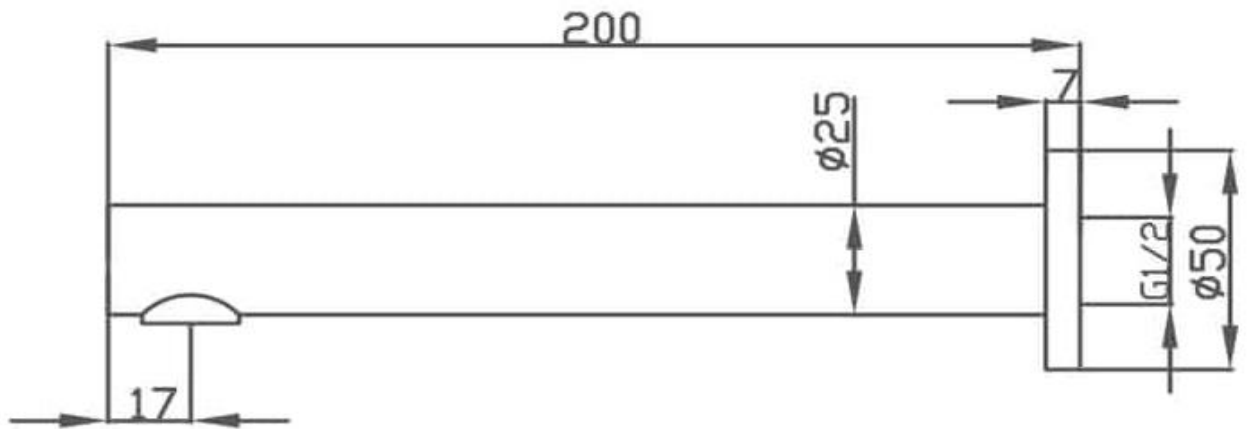

JESS FIXED SPOUT

Pressure Rating: Min 150KPa - Max 500KPa
Temperature Rating: Min 1°C - Max 75°C

Chrome
WT 231

Brushed Nickel
WT 231BN

Brushed Brass
WT 231BB

Gun Metal
WT 231GM

Matt Black
WT 231BK

SPECIFICATIONS