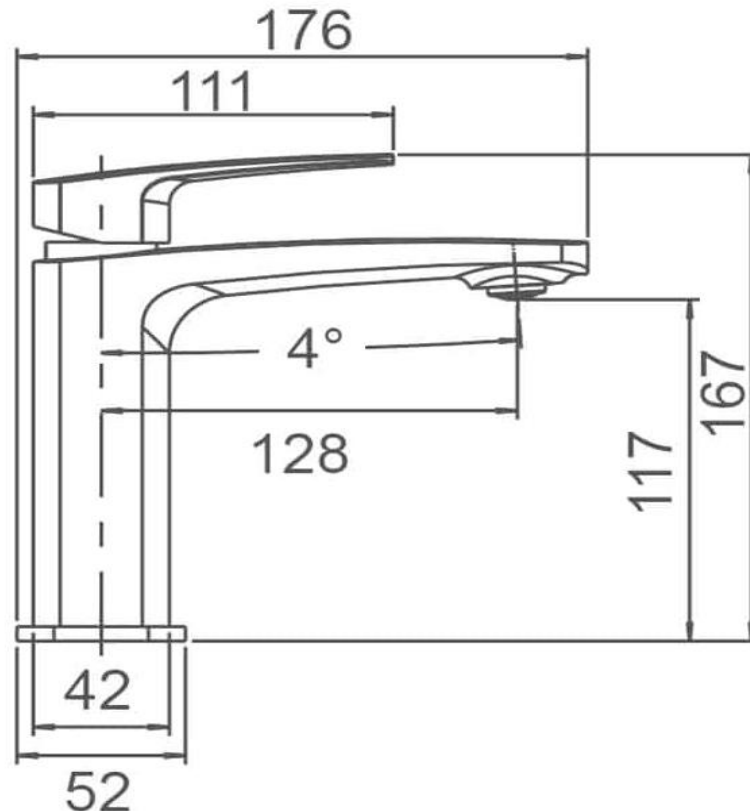

BRAVO-II BASIN MIXER

WELS: 5 Star 6L/min
WELS Reg No: T36594
Pressure Rating: Min 150KPa - Max 500KPa
Temperature Rating: Min 1°C - Max 75°C

Chrome

WT 3501

Brushed Nickel

WT 3501BN

Matt Black

WT 3501MK

SPECIFICATIONS

CLEANING & MAINTENANCE:

Tapware should be cleaned with mild detergent and water
All Products must be cleaned with a soft cloth with soapy water, avoid waxes, solvents, abrasives, acids and other chemical based cleaners
Warranty will be void if damages are caused by unsuitable cleaning products

WARRANTY INFORMATION:

Ceramic Cartidge has a 20 year replacement warranty
Chrome Finish has a 5 year replacement warranty
All other finishes have a 2 year replacement warranty
All products have a full 1 year in house labour warranty from date of purchase