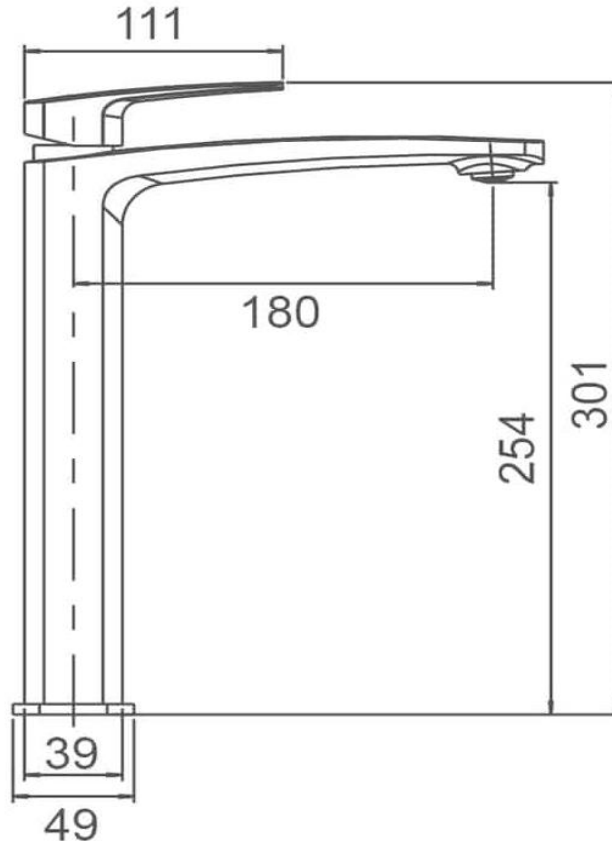

# BRAVO-II TOWER MIXER

**WELS:** 5 Star 6L/min  
**WELS Reg No:** T36593  
**Pressure Rating:** Min 150KPa - Max 500KPa  
**Temperature Rating:** Min 1°C - Max 75°C

Chrome  
WT 3502

Brushed Nickel  
WT 3502BN

Matt Black  
WT 3502MK

SPECIFICATIONS