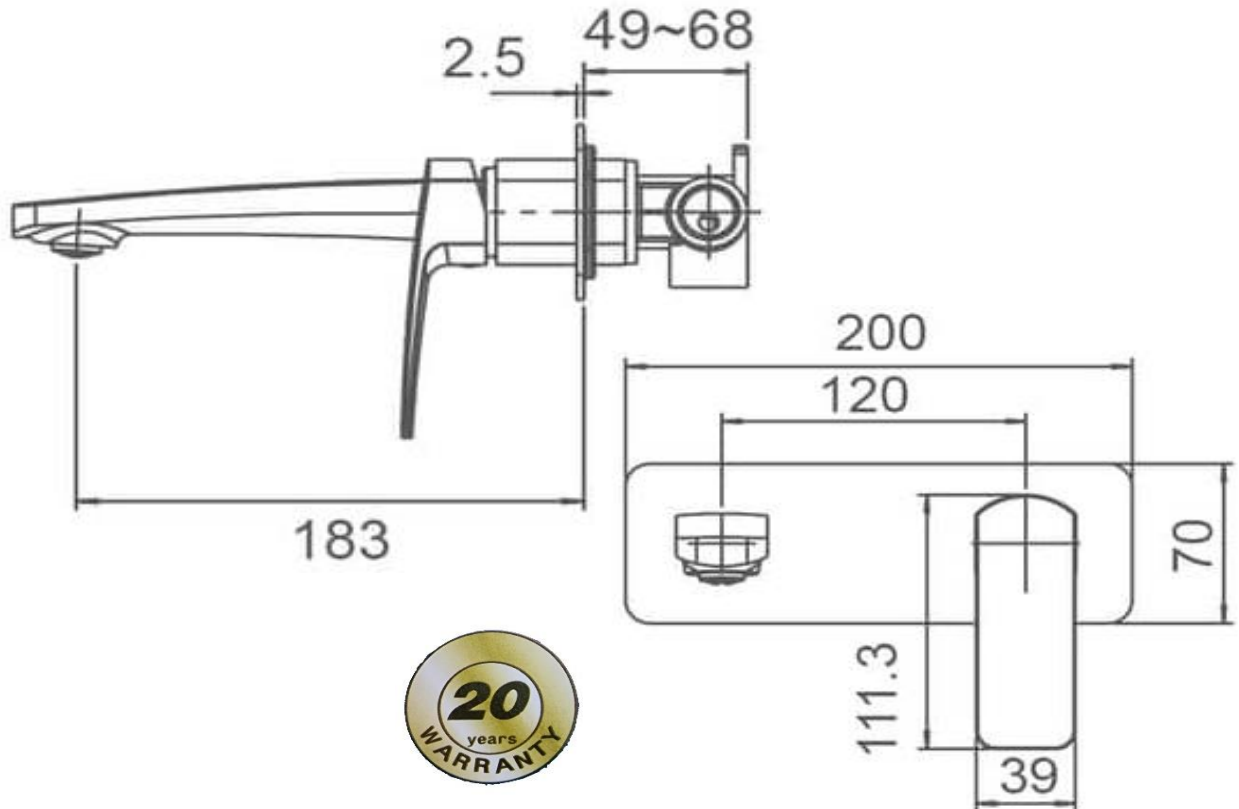

# BRAVO-II BASIN/BATH SET

**WELS:** 5 Star 6L/min

**WELS Reg No:** T36590

**Pressure Rating:** Min 150KPa - Max 500KPa

**Temperature Rating:** Min 1°C - Max 75°C

Chrome

WT 3507

Brushed Nickel

WT 3507BN

Matt Black

WT 3507MK

SPECIFICATIONS