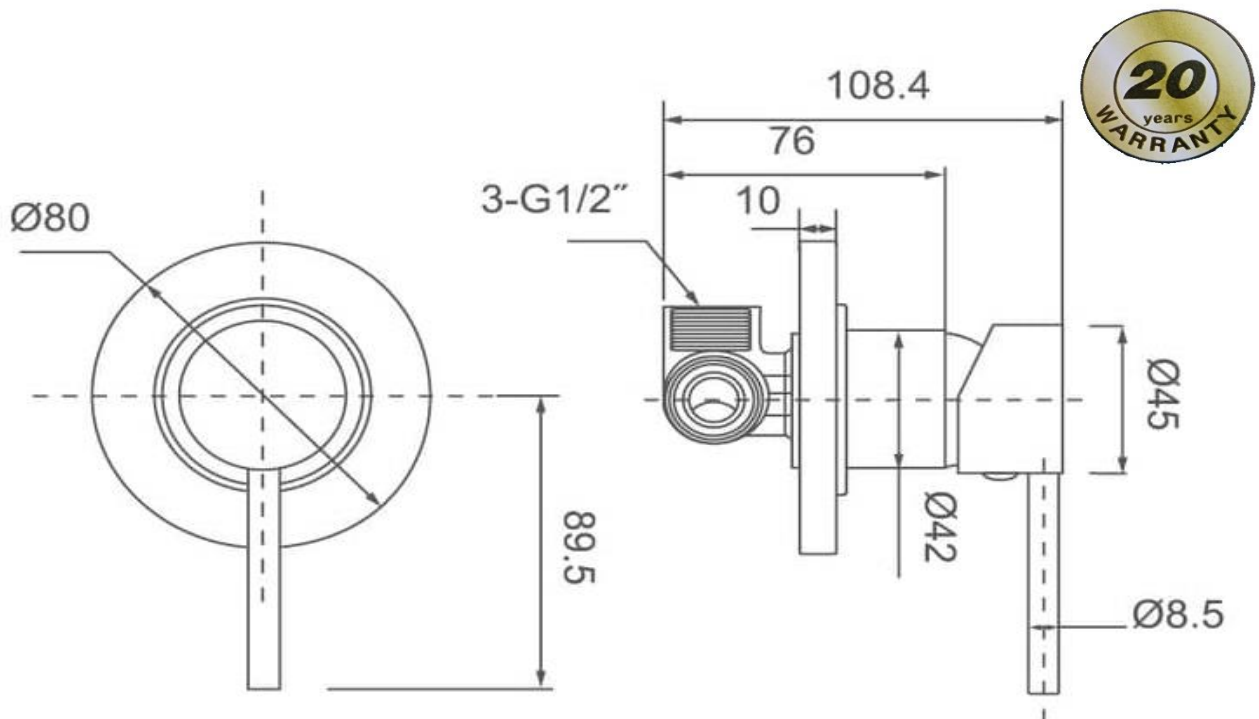

JESS SHOWER MIXER

Pressure Rating: Min 150KPa - Max 500KPa
Temperature Rating: Min 1°C - Max 75°C

Chrome
WT 509C

Brushed Nickel
WT 509CBN

Brushed Brass
WT 509CBB

Gun Metal
WT 509CGM

Matt Black
WT 509CBK

SPECIFICATIONS