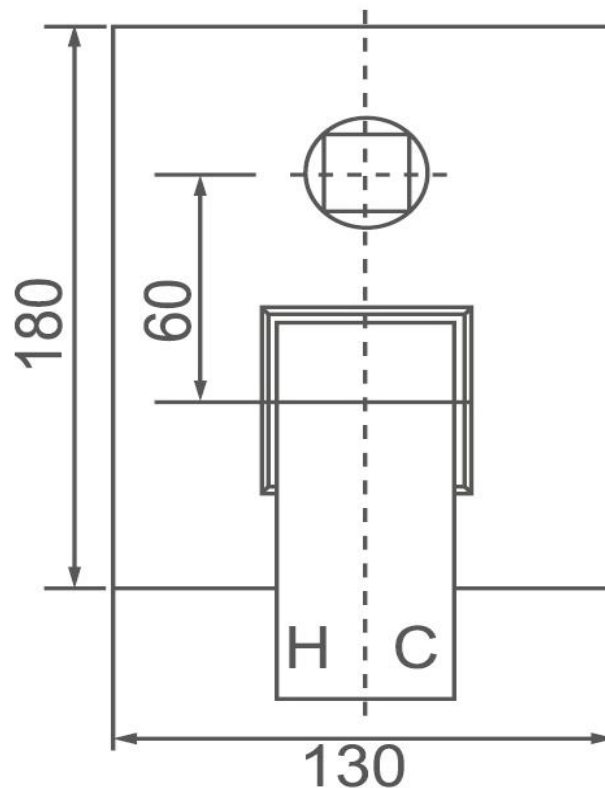

ACQUA DIVERTER MIXER

Pressure Rating: Min 150KPa - Max 500KPa

Temperature Rating: Min 1°C - Max 75°C

Chrome

WT 808

Matt Black

WT 808BK

SPECIFICATIONS