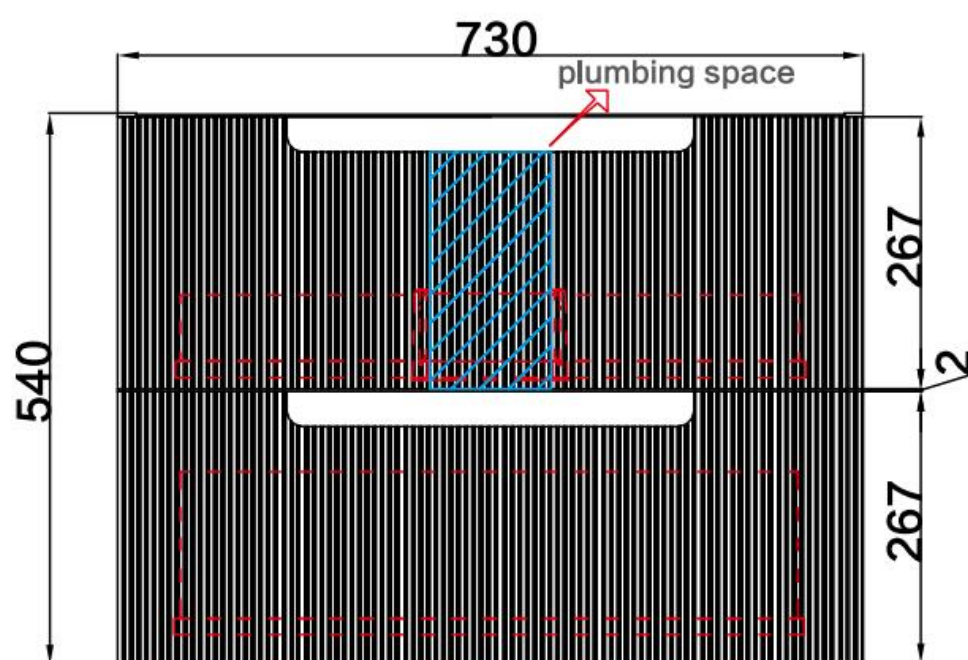

Diamond Collection

VERONA WALL HUNG

Code: CAWH41-750

Features:

- All-drawer model Thermo laminated V groove(front) matte white finish
- Hettich InnoTech Aтира premium runners
- Drawer Organiser included
- L-rail designed finger pull
- Premium graphite interior