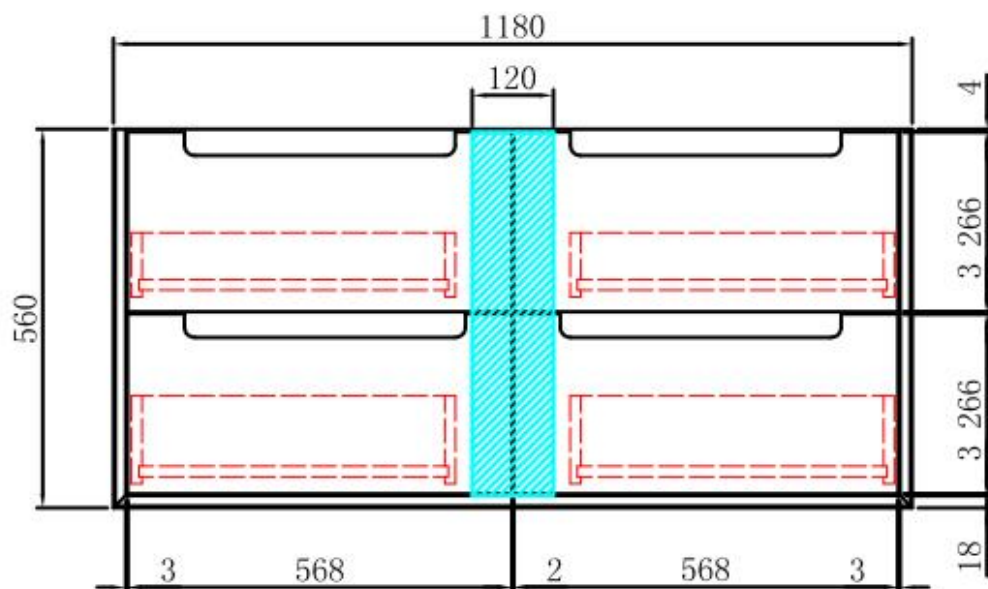

## AINSLEY WALL HUNG

Code: CAWH52-1200

### Features:

- All-drawers model
- Premium-grade, durable timber plywood
- Natural Timber grains with hard wearing laminate finish
- Hettich Quadro S full extension, soft close drawer runners
- Bevel edge design
- Minimalist L-rail design finger pull drawers
- Drawer Organiser included
- Premium graphite interior