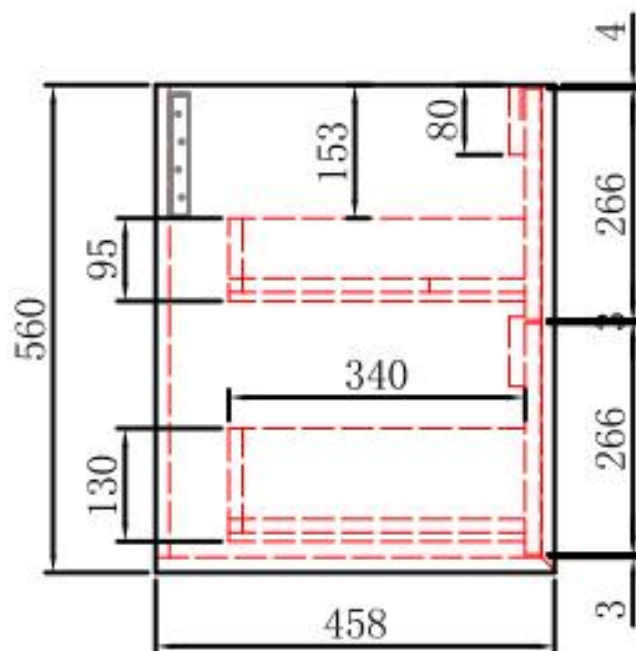

## AINSLEY WALL HUNG

Code: CAWH52-1200

### Features:

- All-drawers model
- Premium-grade, durable timber plywood
- Natural Timber grains with hard wearing laminate finish
- Hettich Quadro S full extension, soft close drawer runners
- Bevel edge design
- Minimalist L-rail design finger pull drawers
- Drawer Organiser included
- Premium graphite interior