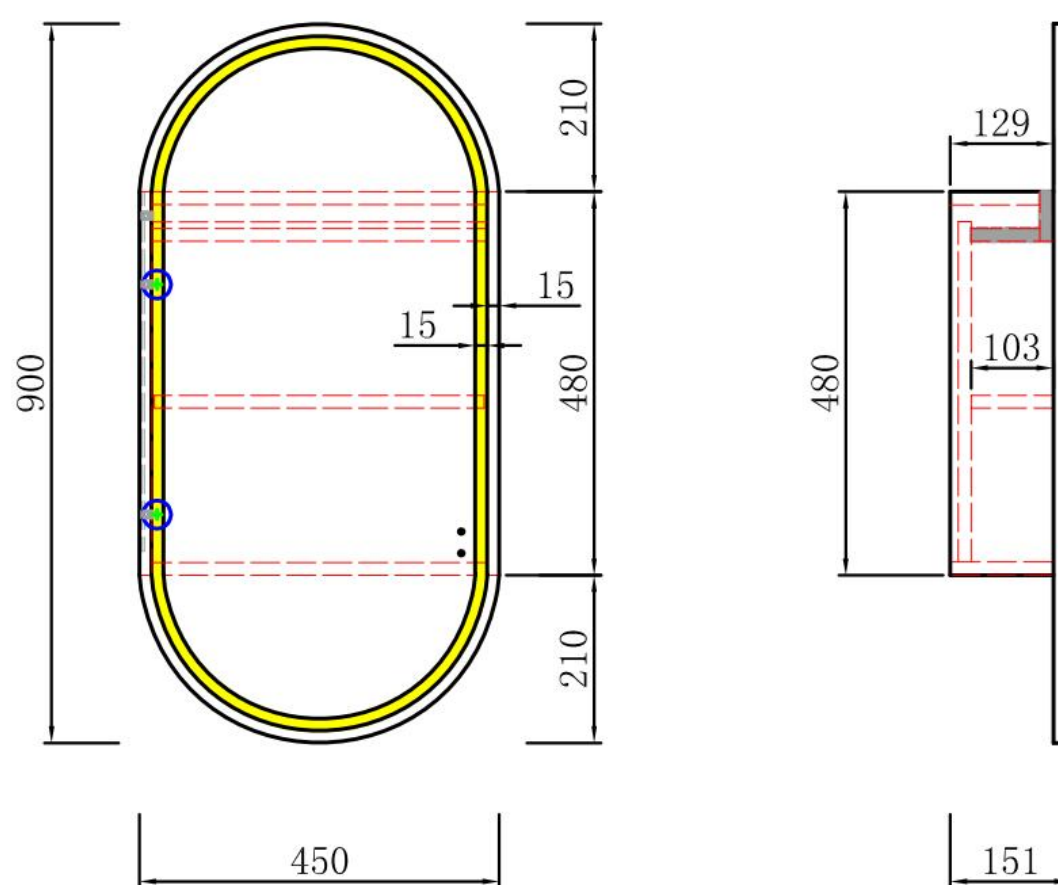

Diamond Collection

Beau Monde LED Shaving Cabinet

Beau Monde Frameless

Features:

- LED lighting
- Concealed wire
- Copper free mirror
- Touchless Sensor
- Frontlit
- Auto demister
- Stepless dimmable
- Auto cut-off in 1.5hours
- Adjustable shelf

Two Cabinet Colours

Diamond Collection

Beau Monde LED Shaving Cabinet

Options of coloured frames:

Beau Monde with Frames

LSCBM-500-MW-MB
Matte Black

LSCBM-500-MW-BN
Brushed Nickel

LSCBM-500-MW-BG
Brushed Gold