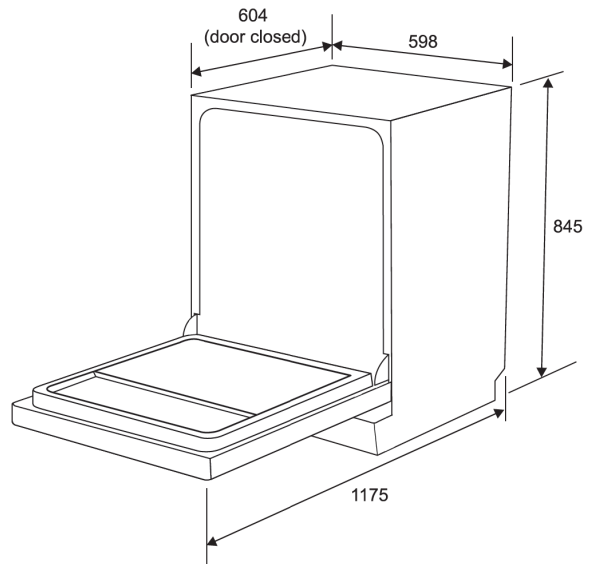

Dishwasher 600mm

Model: DW269BP

* Specifications and product size may change without notice. Shinda Australia is not responsible for any errors or omissions. All dimensions and images are for illustrative purposes and cut-outs should be based on physical product measurements.

Product Specifications*

Finish	Black door and display panel
Dimensions	598(W) x 604(D) x 845mm(H)
WELS water rating	4.5 stars 10.5L water usage
Energy rating	3 stars
Controls	Press button
Features	12 place settings 6 washing programs 49dB noise level Delay start Half load option Dry+ function Stainless steel drum Removable top cover
Warranty	3 years