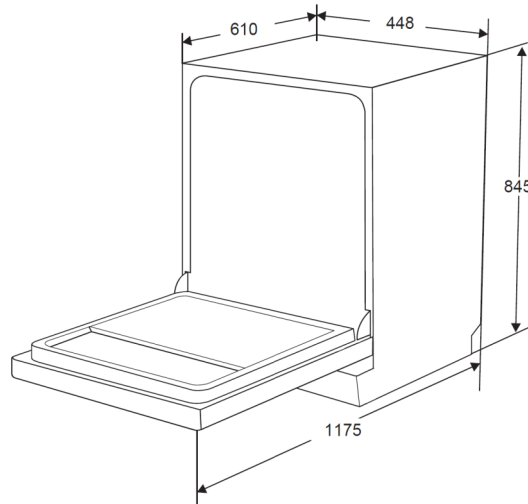

## Dishwasher 450mm — DW45MS

### Product Specifications

Finish	Stainless steel
Dimensions	448(W) x 610(D) x 845mm(H) (product)
Water rating	3 stars
Energy rating	3 stars
Controls	Press button controls
Capacity	9 place settings
Functions	6 washing programs
Features	Space saving Intensive, Heavy, Eco, Glass, 90min, Rapid washing programs Half load and extra dry options Delay start function Stainless steel drum Stainless steel door
Warranty	3 years