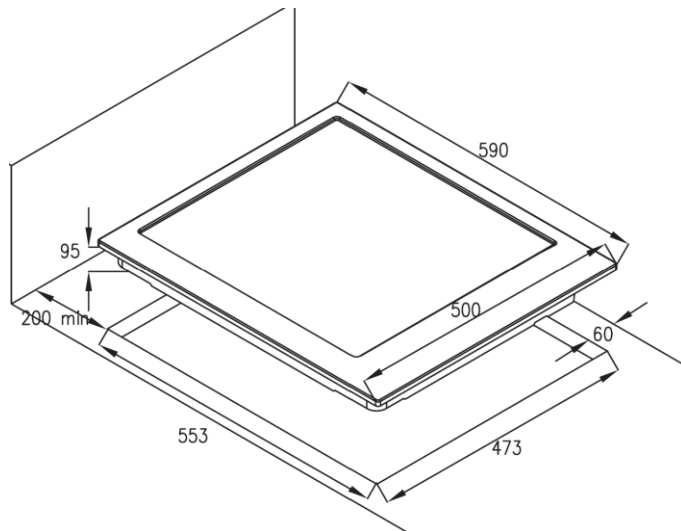

**DW235PS**

- 12 place setting
- Stainless steel door
- 4 star WELS
- 3 star Energy rating

[www.dilussoappliances.com.au](http://www.dilussoappliances.com.au)

3 YEARS MANUFACTURER'S WARRANTY

OV604MS

TH604MSL