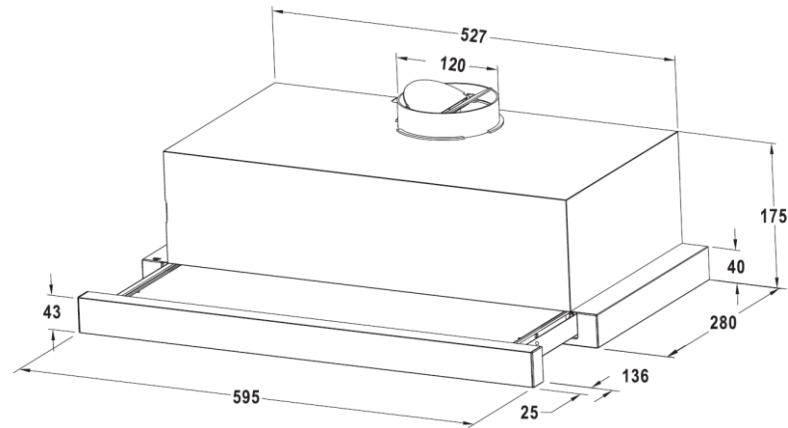

**DW235PS**

- 12 place setting
- Stainless steel door
- 4 star WELS
- 3 star Energy rating

[www.dilussoappliances.com.au](http://www.dilussoappliances.com.au)

3 YEARS MANUFACTURER'S WARRANTY

OV604MS

TH604MSL