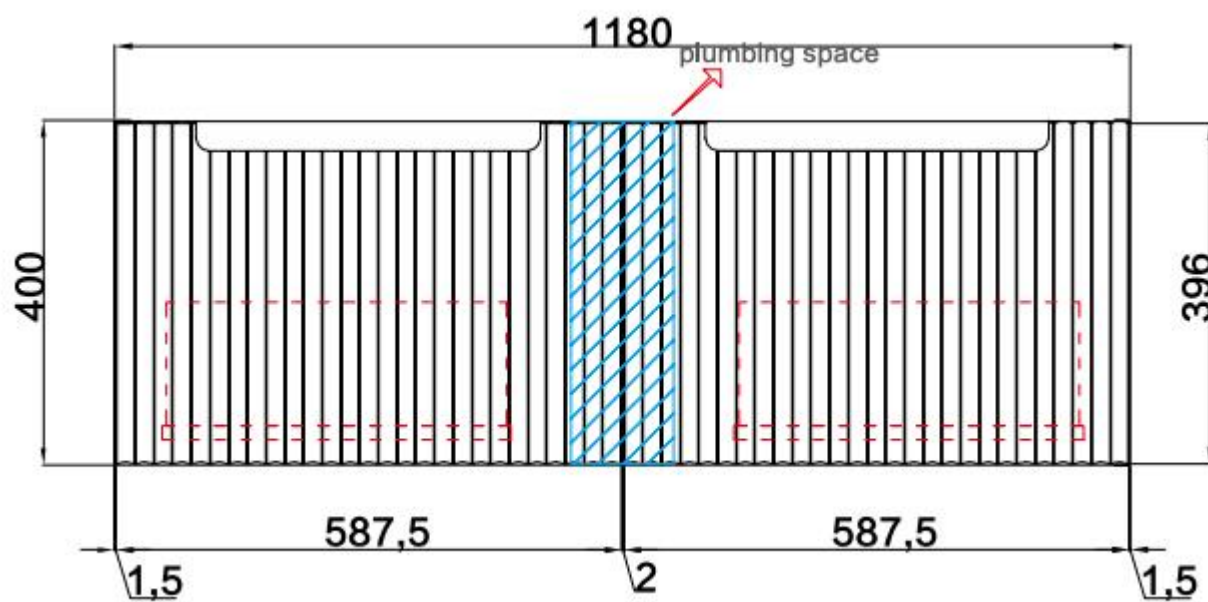

Diamond Collection

CALDER WALL HUNG

Code: CAWH44-1200

Features:

- All-drawers model Thermo laminated wave-groove(front) wood-grain fronts finish
- Hettich InnoTech Aтира premium runner
- Drawer Organiser included
- L-rail designed finger pull
- Premium graphite interior