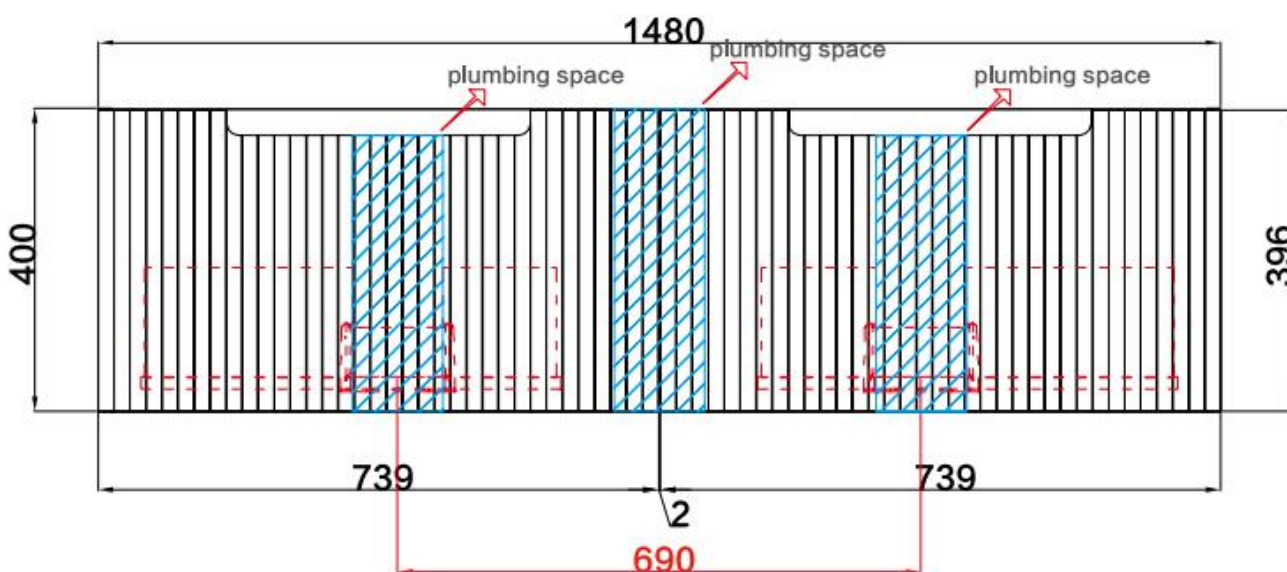

Aulic

Diamond Collection

CALDER WALL HUNG

Code: CAWH44-1500

Features:

- All-drawers model Thermo laminated wave-groove(front) wood-grain fronts finish
- Hettich InnoTech Aтира premium runner
- Drawer Organiser included
- L-rail designed finger pull
- Premium graphite interior