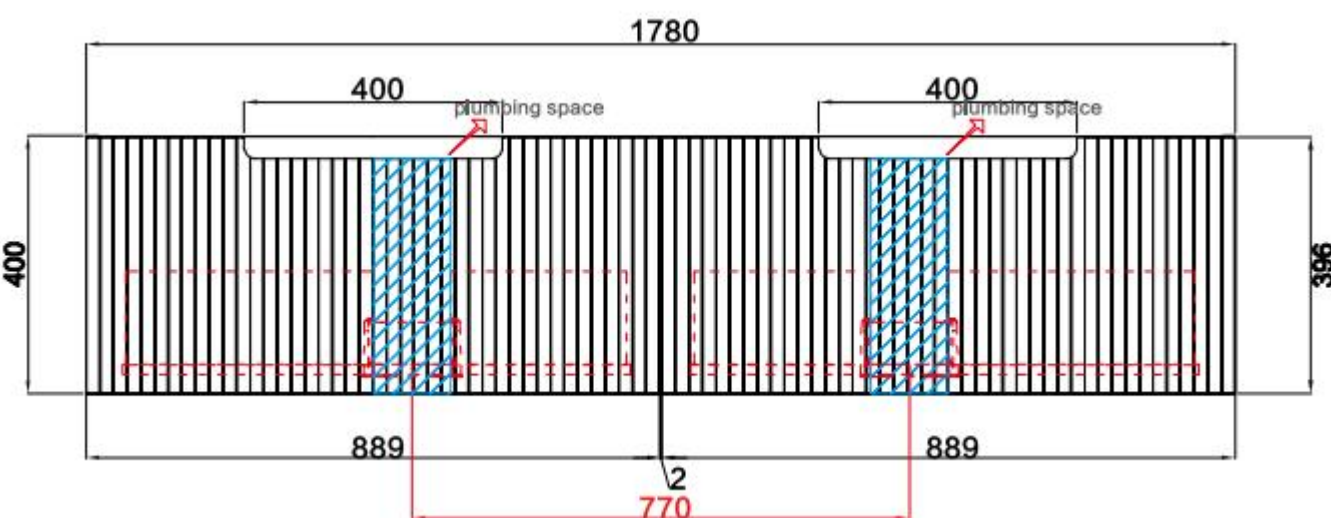

Diamond Collection

CALDER WALL HUNG

Code: CAWH44-1800

Features:

- All-drawers model Thermo laminated wave-groove(front) wood-grain fronts finish
- Hettich InnoTech Aтира premium runner
- Drawer Organiser included
- L-rail designed finger pull
- Premium graphite interior