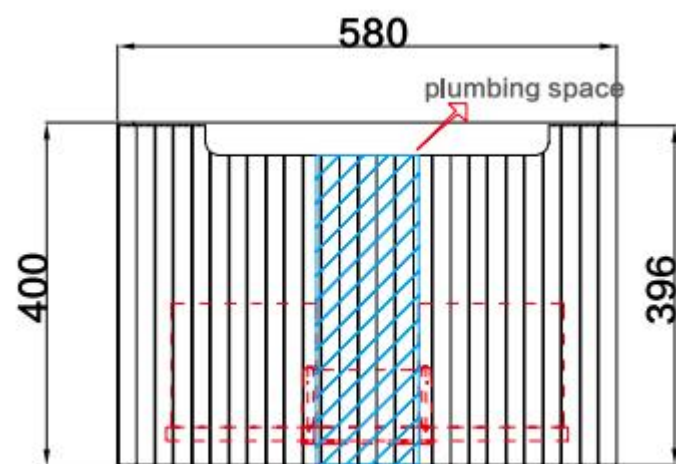

Diamond Collection

CALDER WALL HUNG

Code: CAWH44-600

Features:

- All-drawers model Thermo laminated wave-groove(front) wood-grain fronts finish
- Hettich InnoTech Atira premium runner
- Drawer Organiser included
- L-rail designed finger pull
- Premium graphite interior