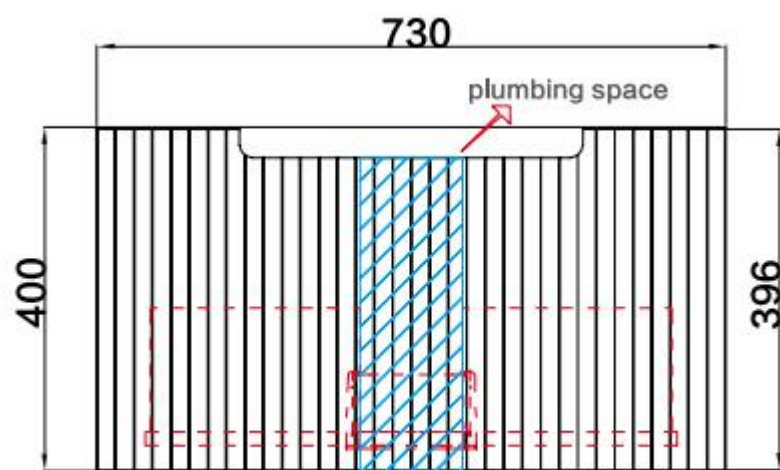

### Features:

- All-drawers model Thermo laminated wave-groove(front) wood-grain fronts finish
- Hettich InnoTech Aтира premium runner
- Drawer Organiser included
- L-rail designed finger pull
- Premium graphite interior