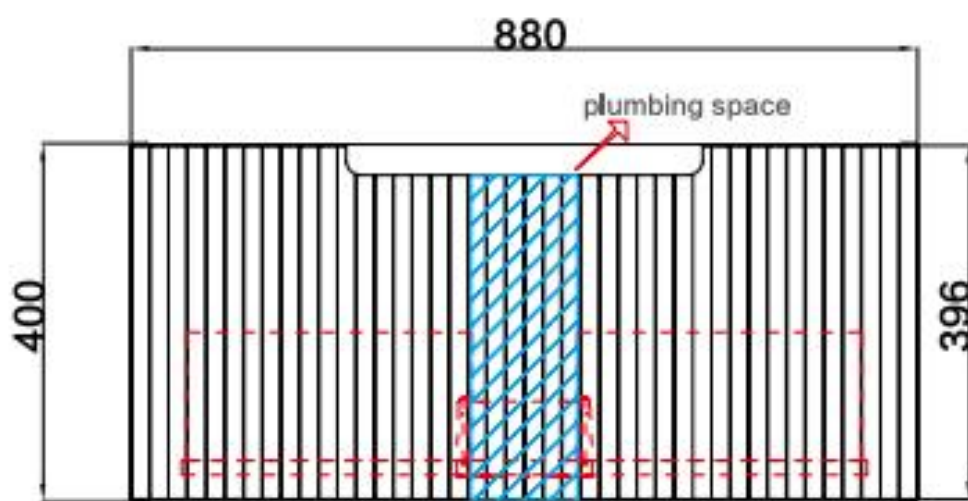

### Features:

- All-drawers model Thermo laminated wave-groove(front) wood-grain fronts finish
- Hettich InnoTech Aтира premium runner
- Drawer Organiser included
- L-rail designed finger pull
- Premium graphite interior