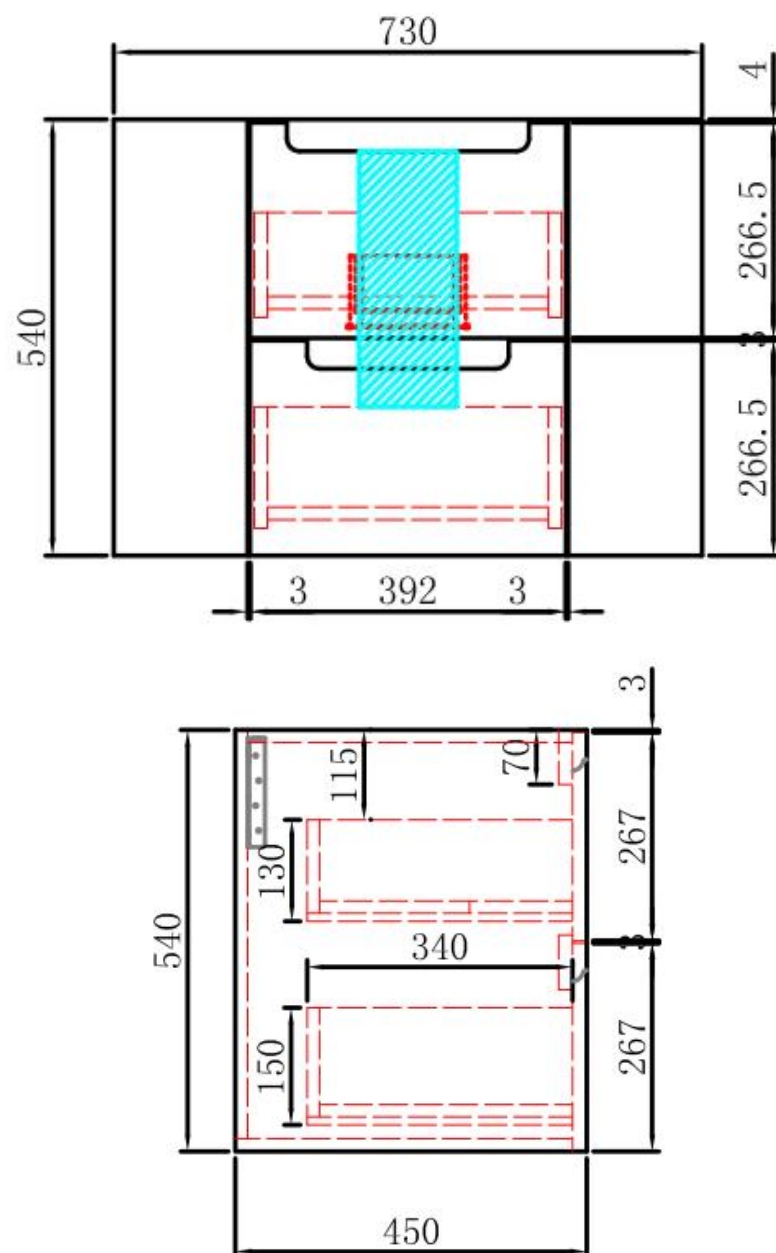

BRIONY WALL HUNG

Code: CAWH48-750

Features:

- All-drawers model with curved feature ends.
- Stacked drawers: Versatile and spacious
- Premium-grade, durable timber plywood
- Real Timber grains with hard wearing laminate finish
- Hettich Quadro S full extension, soft close drawer runners
- Minimalist L-rail design finger pull drawers
- Drawer Organiser included
- Premium graphite interior