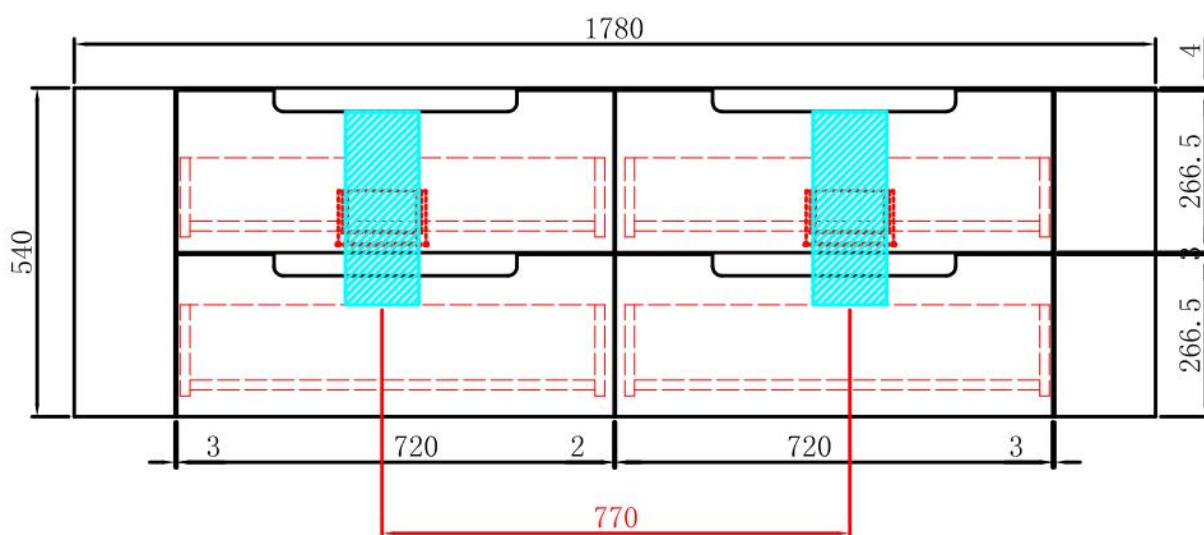

BRIONY WALL HUNG

Code: CAWH48-1800

Features:

- All-drawers model with curved feature ends.
- Stacked drawers: Versatile and spacious
- Premium-grade, durable timber plywood
- Real Timber grains with hard wearing laminate finish
- Hettich Quadro S full extension, soft close drawer runners
- Minimalist L-rail design finger pull drawers
- Drawer Organiser included
- Premium graphite interior