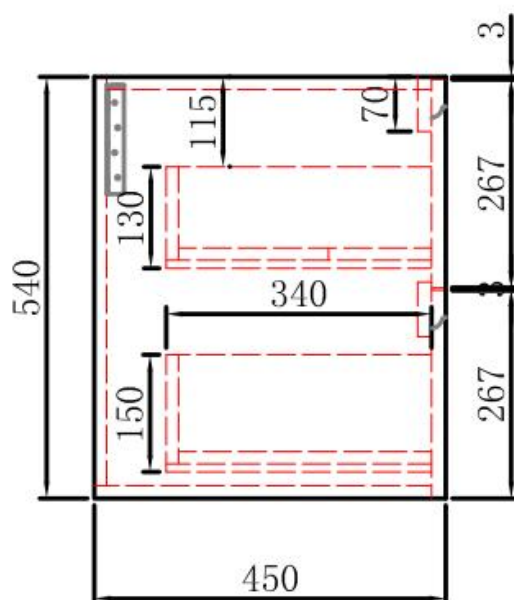

BRIONY WALL HUNG

Code: CAWH48-1800

Features:

- All-drawers model with curved feature ends.
- Stacked drawers: Versatile and spacious
- Premium-grade, durable timber plywood
- Real Timber grains with hard wearing laminate finish
- Hettich Quadro S full extension, soft close drawer runners
- Minimalist L-rail design finger pull drawers
- Drawer Organiser included
- Premium graphite interior