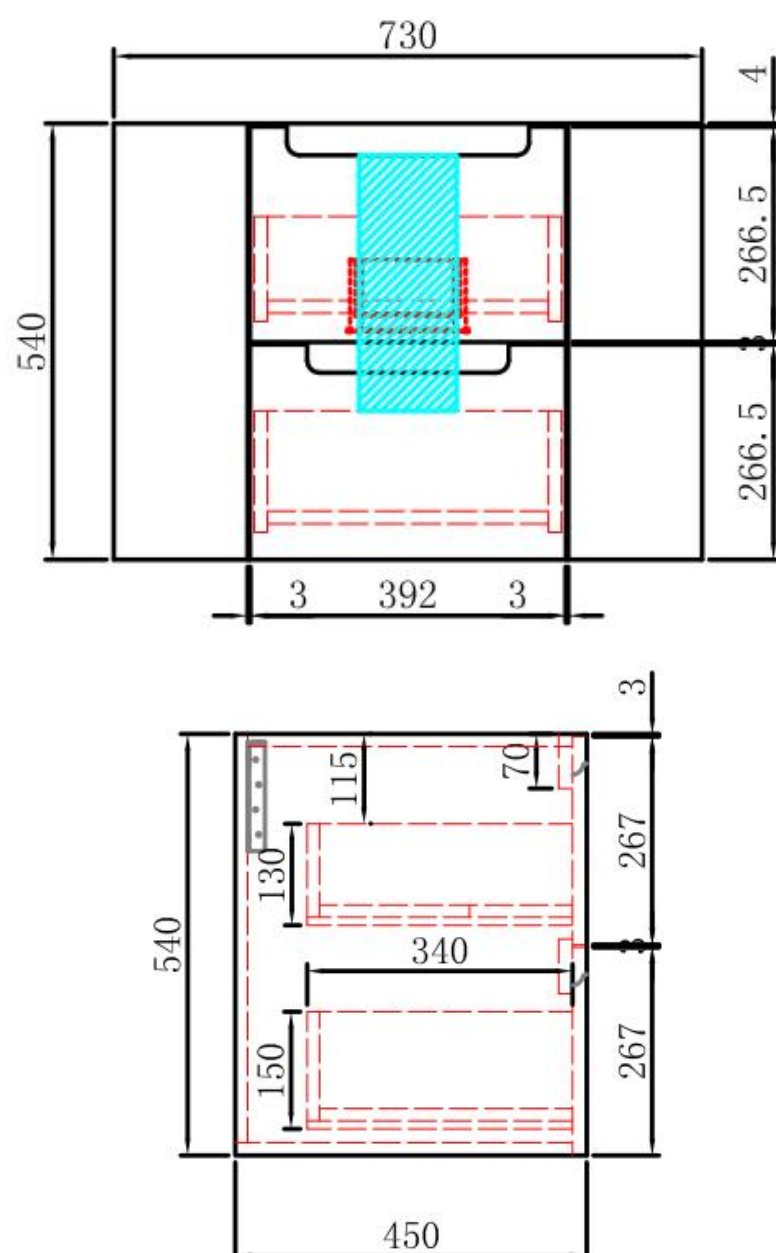

## BRIONY WALL HUNG

Code: CAWH48-750

### Features:

- All-drawers model with curved feature ends.
- Stacked drawers: Versatile and spacious
- Premium-grade, durable timber plywood
- Real Timber grains with hard wearing laminate finish
- Hettich Quadro S full extension, soft close drawer runners
- Minimalist L-rail design finger pull drawers
- Drawer Organiser included
- Premium graphite interior