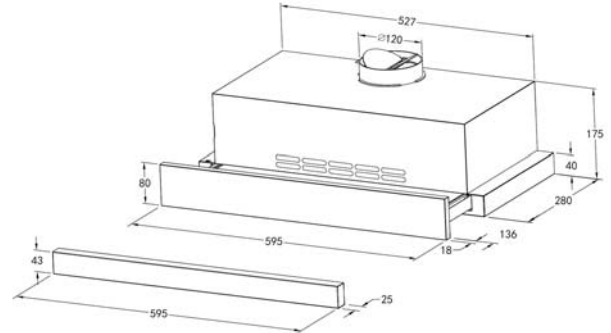

Telescopic rangehood 600mm

Model: TH604MSL

\* Specifications and product size may change without notice. Shinda Australia is not responsible for any errors or omissions. All dimensions and images are for illustrative purposes and cut-outs should be based on physical product measurements.

**Product Specifications\***

Finish	Stainless Steel (fascia)
Dimensions	598 X 300mm (434mm fully extended) 80mm / 43mm fascia
Power Source	10amp
Capacity	400m <sup>3</sup> /hr
Installation	Built in, integrated fascia
Modes	Ducted or Recirculated
Flue Ø	120mm
Motor	100W twin motor
Noise Rating	<71Db
Speeds	2 speed mechanical controls
Illumination	2 x LED lights
Filter	2 x Aluminium filter; removable and washable
Options	Charcoal filters
Warranty	3 years