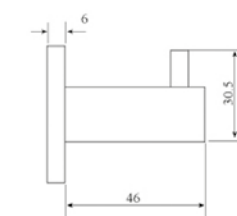

Robe Hook

Guarantee: Lifetime*

Black	1153-S-P-BLK
Chrome	1153-S-P
Brushed Nickel	1153-S-P-BN
French Gold.....	1153-S-P-FG
Gun Metal	1153-S-P-GM