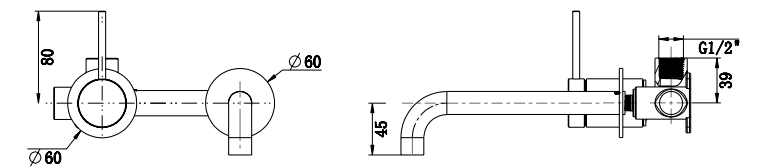

Also available in 150mm & 240mm spout length

2-Piece Wall Basin / Bath Mixer Curved Trim Kit

WELS Rating: 4-Star / 6.5 litres per-min
 Guarantee: Lifetime*

- 180mm BlackWBC-U-5-2P-BLK-TK
- 180mm ChromeWBC-U-5-2P-TK
- 180mm Brushed NickelWBC-U-5-2P-BN-TK
- 180mm French GoldWBC-U-5-2P-FG-TK
- 180mm Gun MetalWBC-U-5-2P-GM-TK

Also available in 150mm & 240mm spout length

2-Piece Wall Basin / Bath Mixer Straight Trim Kit

WELS Rating: 4-Star / 6.5 litres per-min

Guarantee: Lifetime*

180mm BlackWBS-P-51-2P-18-BLK-TK

180mm ChromeWBS-P-51-2P-18-TK