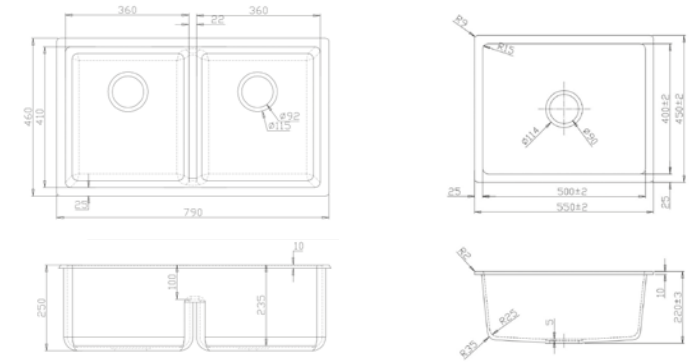

Double Bowl Kitchen Sink 760x440

Guarantee: Lifetime*

French Gold.....SNK-P-7644-D-FG
Stainless.....SNK-P-7644-D
Gun Metal.....SNK-P-7644-D-GM

Note: Product can be installed as drop-in or undermount

Single Bowl Kitchen Sink 440x440

Guarantee: Lifetime*

French Gold.....SNK-P-4444-FG
Stainless.....SNK-P-4444
Gun Metal.....SNK-P-4444-GM

Note: Product can be installed as drop-in or undermount

Black Stone Sink

Guarantee: 1 Year*

Double Bowl SNK-7946DBL-BLK
Single Bowl.....SNK-5545-BLK

Note: Product can be installed as drop-in or undermount