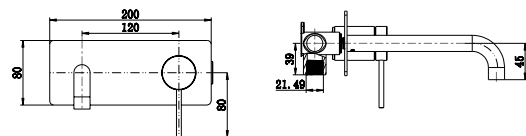

Also available in 150mm & 240mm spout length

Wall Basin / Bath Mixer – Body Only

Guarantee: Lifetime*

WBC-P-5-18-BDY

Note: Suitable for all listed Wall Basin / Bath Mixers

Bath Spout – Curved

Guarantee: Lifetime*