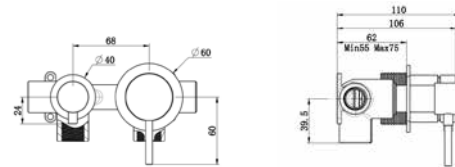

Shower Mixer Diverter – Body Only

Guarantee: Lifetime*

SHMP-5-DV-BDY

Note: Suitable for all listed Shower Mixer Diverter