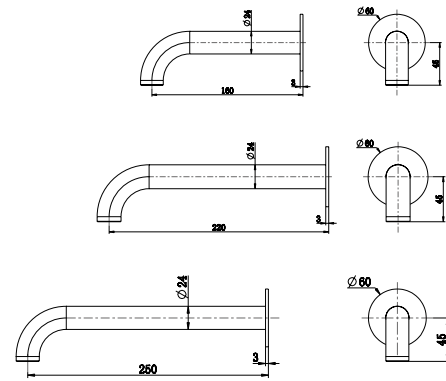

Also available in 150mm & 240mm spout length

Wall Basin / Bath Mixer – Body Only

Guarantee: Lifetime*

WBC-P-5-18-BDY

Note: Suitable for all listed Wall Basin / Bath Mixers

Bath Spout – Curved

Guarantee: Lifetime*

- 160mm BlackBTH-P-5-16-BLK
- 160mm ChromeBTH-P-5-16
- 160mm Brushed NickelBTH-P-5-16-BN
- 160mm French Gold.....BTH-P-5-16-FG
- 160mm Gun MetalBTH-P-5-16-GM

Also available in 220mm & 250mm spout length