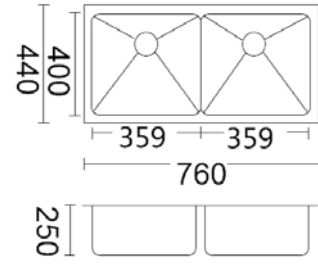

Double Bowl Kitchen Sink 760x440

Guarantee: Lifetime*

French Gold.....SNK-P-7644-D-FG
Stainless.....SNK-P-7644-D
Gun Metal.....SNK-P-7644-D-GM

Note: Product can be installed as drop-in or undermount