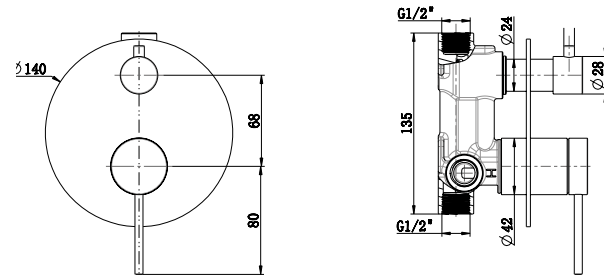

2-Piece Shower Mixer with Diverter Trim Kit

Guarantee: Lifetime*

- Black SHMP5-UDV-SW-BLK-TK
- Chrome SHMP5-UDV-SW-TK
- Brushed Nickel SHMP5-UDV-SW-BN-TK
- French Gold.....SHMP5-UDV-SW-FG-TK
- Gun Metal SHMP5-UDV-SW-GM-TK