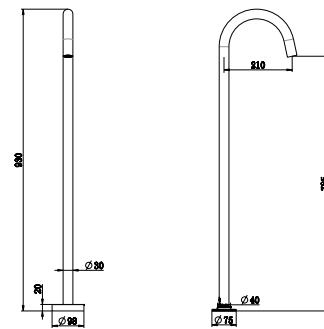

Freestanding Bath Spout

Guarantee: Lifetime*

- Black BFP-5-BLK
- Chrome BFP-5
- Brushed Nickel BFP-5-BN
- French Gold.....BFP-5-FG
- Gun Metal BFP-5-GM