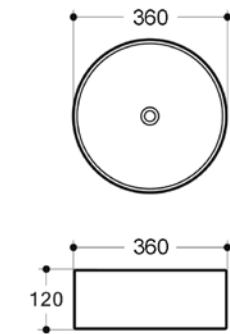

Round Basin

Guarantee: Lifetime*

Black BAS-RND-3612-BLK
Gloss White BAS-RND-3612
Matt White BAS-RND-3612-MW