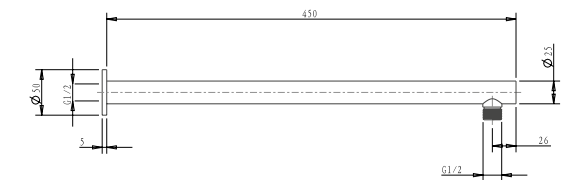

Wall Shower Arm

Guarantee: Lifetime*

- 450mm Black WP-450-R-BLK
- 450mm Chrome WP-450-R
- 450mm Brushed Nickel WP-450-R-BN
- 450mm French Gold.....WP-450-R-FG
- 450mm Gun Metal WP-450-R-GM