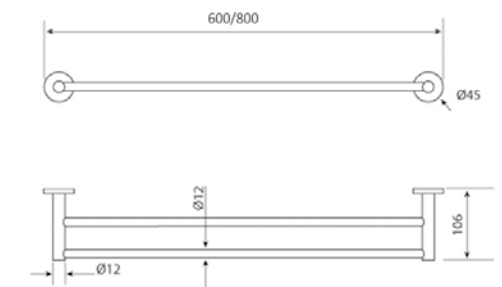

Double Towel Rail

Guarantee: Lifetime*

- 800mm Black 1148D-800-P-BLK
- 800mm Chrome 1148D-800-P
- 800mm Brushed Nickel 1148D-800-P-BN
- 800mm French Gold.....1148D-800-P-FG
- 800mm Gun Metal 1148D-800-P-GM

Note: Product can be cut to size