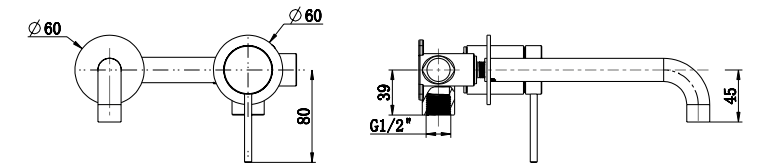

Also available in 150mm & 240mm spout length

2-Piece Wall Basin / Bath Mixer Curved Trim Kit

WELS Rating: 4-Star / 6.5 litres per-min
 Guarantee: Lifetime*

- 180mm BlackWBC-U-5-2P-BLK-TK
- 180mm ChromeWBC-U-5-2P-TK
- 180mm Brushed NickelWBC-U-5-2P-BN-TK
- 180mm French GoldWBC-U-5-2P-FG-TK
- 180mm Gun MetalWBC-U-5-2P-GM-TK