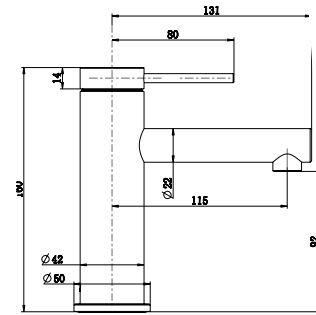

Basin Mixer – Straight Spout

WELS Rating: 4-Star / 6.5 litres per-min
Guarantee: Lifetime*

- Black BMSP-51-BLK
- Chrome BMSP-51