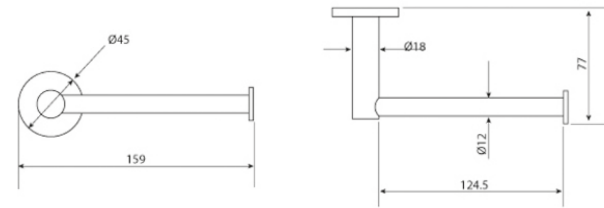

Toilet Paper Holder

Guarantee: Lifetime*

Product Code:

- Black 1111-P-BLK
- Chrome 1111-P
- Brushed Nickel 1111-P-BN
- French Gold.....1111-P-FG
- Gun Metal 1111-P-GM