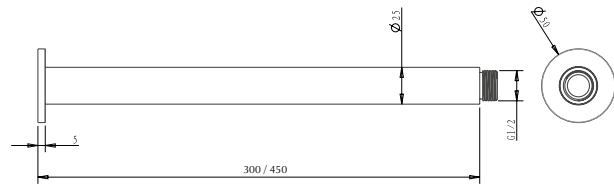

Shower Ceiling Dropper

Guarantee: Lifetime*

300mm Black	RP-300-R-BLK
300mm Chrome	RP-300-R
300mm Brushed Nickel	RP-300-R-BN
300mm French Gold.....	RP-300-R-FG
300mm Gun Metal	RP-300-R-GM
450mm Black	RP-450-R-BLK
450mm Chrome	RP-450-R
450mm Brushed Nickel	RP-450-R-BN
450mm French Gold.....	RP-450-R-FG
450mm Gun Metal	RP-450-R-GM