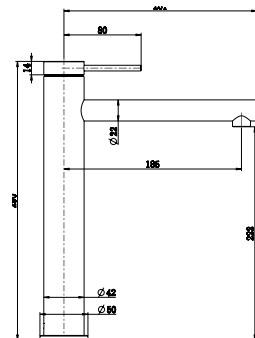

Tall Basin Mixer – Straight Spout

WELS Rating: 4-Star / 6.5 litres per-min
Guarantee: Lifetime*

- Black BMSP-51-TALL-BLK
- Chrome BMSP-51-TALL

2-Piece Wall Basin / Bath Mixer Curved Trim Kit

WELS Rating: 4-Star / 6.5 litres per-min
Guarantee: Lifetime*

- 180mm Black WBC-P-5-2P-18-BLK-TK
- 180mm Chrome WBC-P-5-2P-18-TK
- 180mm Brushed Nickel WBC-P-5-2P-18-BN-TK
- 180mm French Gold WBC-P-5-2P-18-FG-TK
- 180mm Gun Metal WBC-P-5-2P-18-GM-TK

Also available in 150mm & 240mm spout length