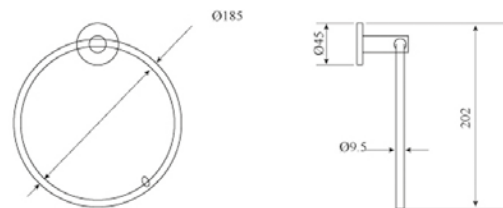

Single Towel Rail

Guarantee: Lifetime*

- 600mm Black1124-600-P-BLK
- 600mm Chrome1124-600-P
- 600mm Brushed Nickel1124-600-P-BN
- 600mm French Gold.....1124-600-P-FG
- 600mm Gun Metal1124-600-P-GM
- 800mm Black1124-800-P-BLK
- 800mm Chrome1124-800-P
- 800mm Brushed Nickel1124-800-P-BN
- 800mm French Gold.....1124-800-P-FG
- 800mm Gun Metal1124-800-P-GM