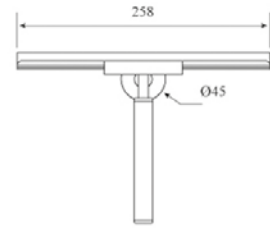

Glass Squeegee

Guarantee: Lifetime*

Black	1164SQ-P-BLK
Chrome	1164SQ-P
Brushed Nickel	1164SQ-P-BN
French Gold.....	1164SQ-P-FG
Gun Metal	1164SQ-P-GM