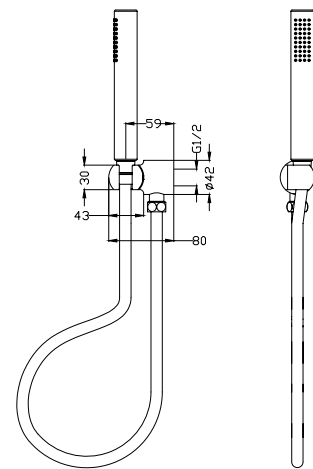

Shower Mixer Diverter – Body Only

Guarantee: Lifetime*

SHMP-5-DV-BDY

Note: Suitable for all listed Shower Mixer Diverter

Hand Shower Mini

WELS Rating: 3-Star / 9 litres per-min
 Guarantee: Lifetime*

- BlackR03-V2-SHRT-BLK
- ChromeR03-V2-SHRT-CP
- Brushed NickelR03-V2-SHRT-BN
- French Gold.....R03-V2-SHRT-FG
- Gun MetalR03-V2-SHRT-GM