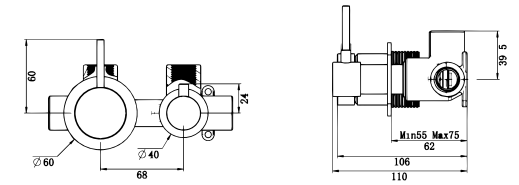

2-Piece Shower Mixer with Diverter Trim Kit

Guarantee: Lifetime*

- Black SHMP-5-DV-SW-BLK-TK
- Chrome SHMP-5-DV-SW-TK
- Brushed Nickel SHMP-5-DV-SW-BN-TK
- French Gold.....SHMP-5-DV-SW-FG-TK
- Gun Metal SHMP-5-DV-SW-GM-TK