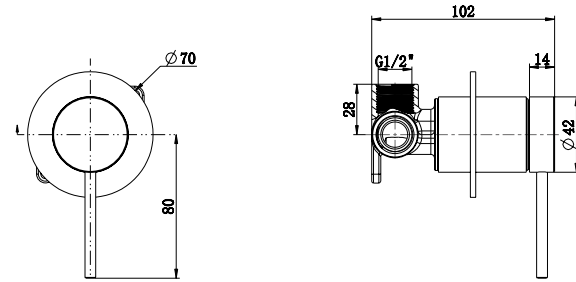

Shower Mixer Trim Kit

Guarantee: Lifetime*

- Black SHMP-5-BLK-TK
- Chrome SHMP-5-TK
- Brushed Nickel SHMP-5-BN-TK
- French Gold.....SHMP-5-FG-TK
- Gun Metal SHMP-5-GM-TK

Shower Mixer – Body Only

Guarantee: Lifetime*

SHMP-5-BDY

Note: Suitable for all listed Shower Mixers