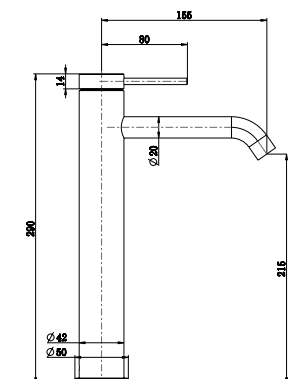

Tall Basin Mixer – Curved Spout

WELS Rating: 4-Star / 6.5 litres per-min
Guarantee: Lifetime*

- Black BMC-P-5-TALL-BLK
- Chrome BMC-P-5-TALL
- Brushed Nickel BMC-P-5-TALL-BN
- French Gold.....BMC-P-5-TALL-FG
- Gun Metal BMC-P-5-TALL-GM