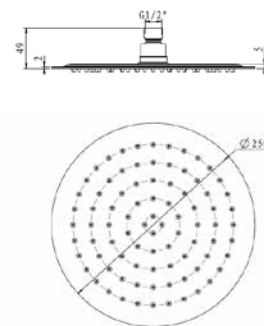

- 250mm diameter Black.....SH-R-SST-250-BLK
- 250mm diameter ChromeSH-R-SST-250
- 250mm diameter Brushed NickelSH-R-SST-250-BN
- 250mm diameter French Gold.....SH-R-SST-250-FG
- 250mm diameter Gun MetalSH-R-SST-250-GM