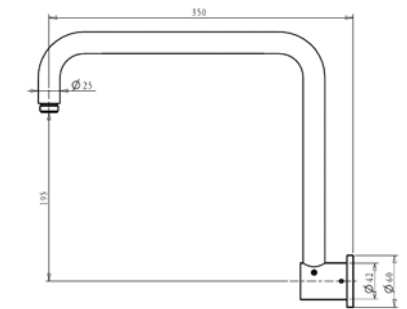

Gooseneck Shower Arm

Guarantee: Lifetime*

- Black GN-R-3135-BLK
- Chrome GN-R-3135
- Brushed Nickel GN-R-3135-BN
- French Gold.....GN-R-3135-FG
- Gun Metal GN-R-3135-GM