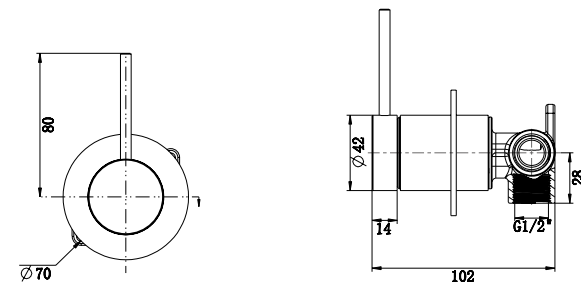

Shower Mixer Trim Kit

Guarantee: Lifetime*

- Black SHMP-5-U-BLK-TK
- Chrome SHMP-5-U-TK
- Brushed Nickel SHMP-5-U-BN-TK
- French Gold.....SHMP-5-U-FG-TK
- Gun Metal SHMP-5-U-GM-TK