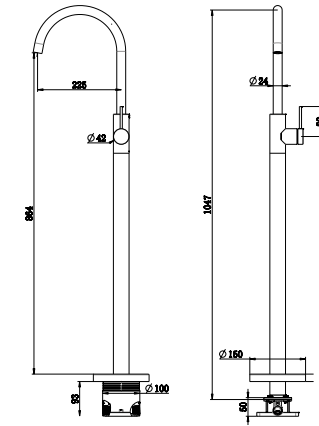

Freestanding Bath Mixer

Guarantee: Lifetime*

- Black BFM-P-5-BLK
- Chrome BFM-P-5
- Brushed Nickel BFM-P-5-BN
- French Gold.....BFM-P-5-FG
- Gun Metal BFM-P-5-GM