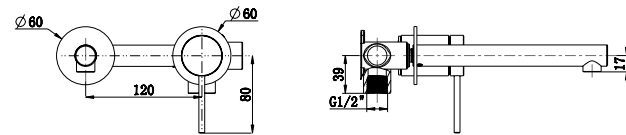

1-Piece Wall Basin / Bath Mixer Trim Kit

WELS Rating: 4-Star / 6.5 litres per-min

Guarantee: Lifetime*

180mm Black WBS-P-51-18-BLK-TK

180mm Chrome WBS-P-51-18-TK