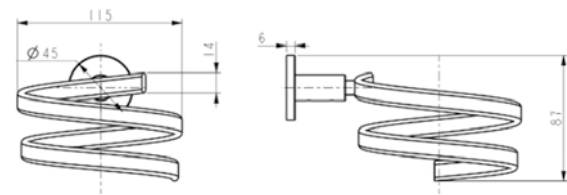

Hair Dryer Holder

Guarantee: Lifetime*

Black	1179HD-P-BLK
Chrome	1179HD-P
Brushed Nickel	1179HD-P-BN
French Gold.....	1179HD-P-FG
Gun Metal	1179HD-P-GM