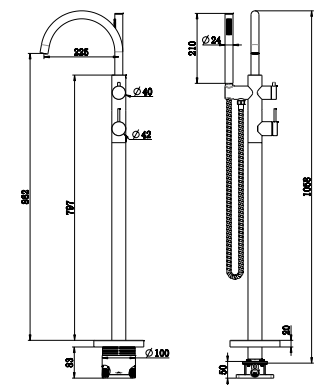

Freestanding Bath Mixer with Handpiece

WELS Rating: 3-Star / 8 litres per-min

Guarantee: Lifetime*

- Black BFM-P-HS-5-BLK
- Chrome BFM-P-HS-5
- Brushed Nickel BFM-P-HS-5-BN
- French Gold.....BFM-P-HS-5-FG
- Gun Metal BFM-P-HS-5-GM