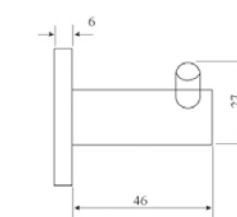

Double Robe Hook

Guarantee: Lifetime*

Black	1153-D-P-BLK
Chrome	1153-D-P
Brushed Nickel	1153-D-P-BN
French Gold.....	1153-D-P-FG
Gun Metal	1153-D-P-GM