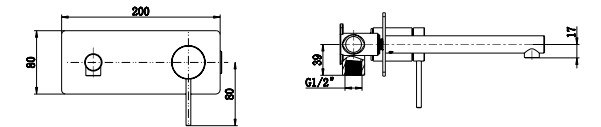

Also available in 150mm & 240mm spout length

1-Piece Wall Basin / Bath Mixer Trim Kit

WELS Rating: 4-Star / 6.5 litres per-min

Guarantee: Lifetime*

180mm BlackWBS-P-51-18-BLK-TK

180mm ChromeWBS-P-51-18-TK

1-Piece Wall Basin / Bath Mixer Trim Kit