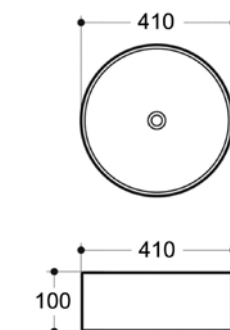

Fluted Basin

Guarantee: Lifetime*

Black BAS-FL41-10-BLK
Gloss White BAS-FL41-10
Matte White BAS-FL41-10-MW