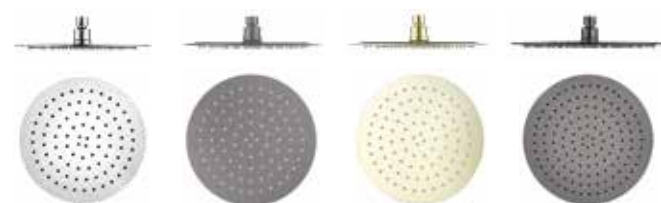

Gooseneck Shower Arm

Guarantee: Lifetime*

- Black GN-R-3135-BLK
- Chrome GN-R-3135
- Brushed Nickel GN-R-3135-BN
- French Gold.....GN-R-3135-FG
- Gun Metal GN-R-3135-GM