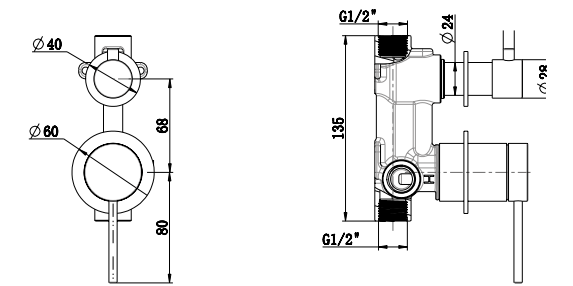

2-Piece Shower Mixer with Diverter Trim Kit

Guarantee: Lifetime*

- Black SHMP-5-DV-2P-BLK-TK
- Chrome SHMP-5-DV-2P-TK
- Brushed Nickel SHMP-5-DV-2P-BN-TK
- French Gold.....SHMP-5-DV-2P-FG-TK
- Gun Metal SHMP-5-DV-2P-GM-TK