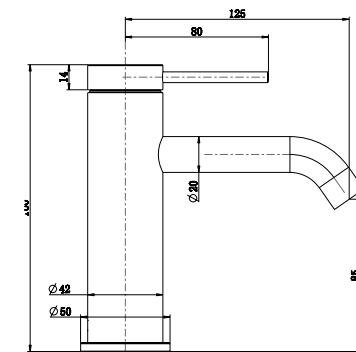

Basin Mixer – Curved Spout

WELS Rating: 4-Star / 6.5 litres per-min
Guarantee: Lifetime*

- Black BMC-P-5-BLK
- Chrome BMC-P-5
- Brushed Nickel BMC-P-5-BN
- French Gold.....BMC-P-5-FG
- Gun Metal BMC-P-5-GM