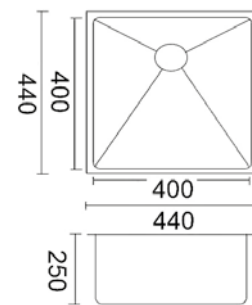

Single Bowl Kitchen Sink 440x440

Guarantee: Lifetime*

French Gold.....SNK-P-4444-FG
Stainless.....SNK-P-4444
Gun Metal.....SNK-P-4444-GM

Note: Product can be installed as drop-in or undermount