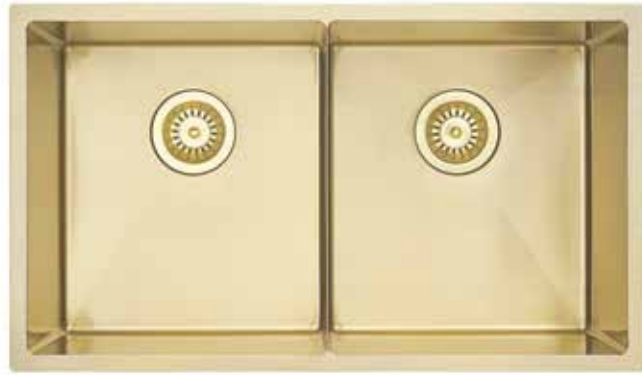

Double Bowl Kitchen Sink 760x440

Guarantee: Lifetime*

French Gold.....SNK-P-7644-D-FG
Stainless.....SNK-P-7644-D
Gun Metal.....SNK-P-7644-D-GM

Note: Product can be installed as drop-in or undermount