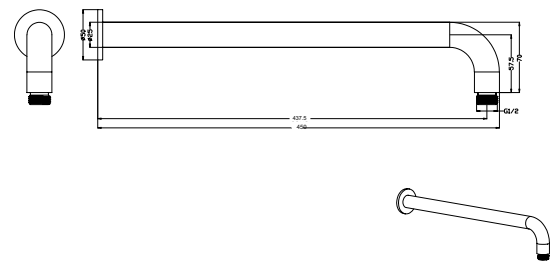

Curved Wall Shower Arm

Guarantee: Lifetime*

450mm Black	WPC-450-R-BLK
450mm Chrome	WPC-450-R
450mm Brushed Nickel	WPC-450-R-BN
450mm French Gold.....	WPC-450-R-FG
450mm Gun Metal	WPC-450-R-GM