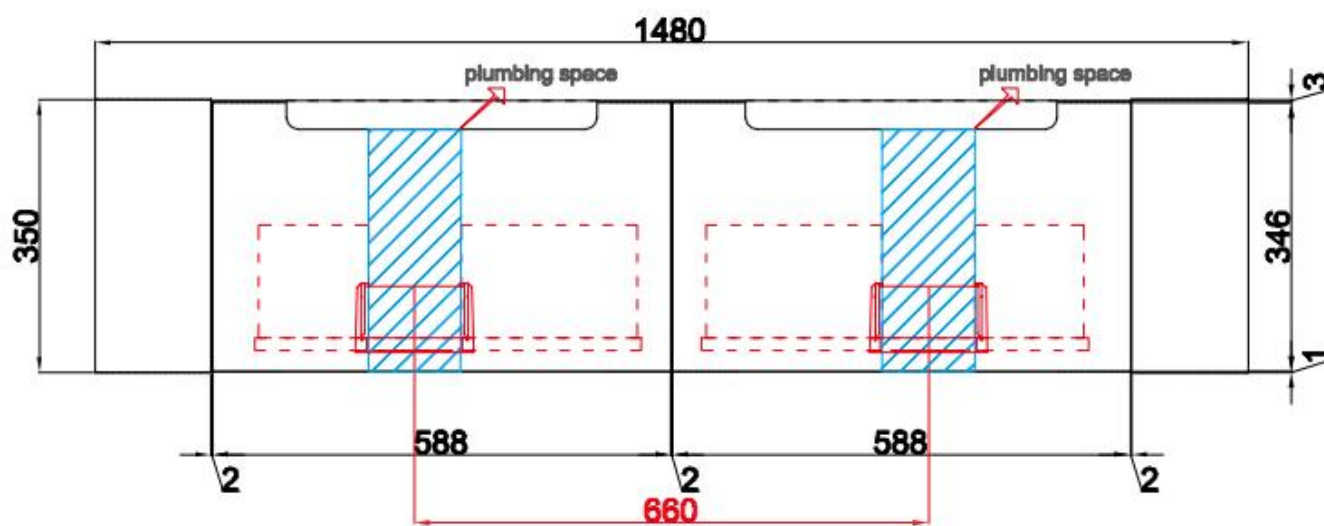

## HAMILTON WALL HUNG

Code: CAWH39-1500