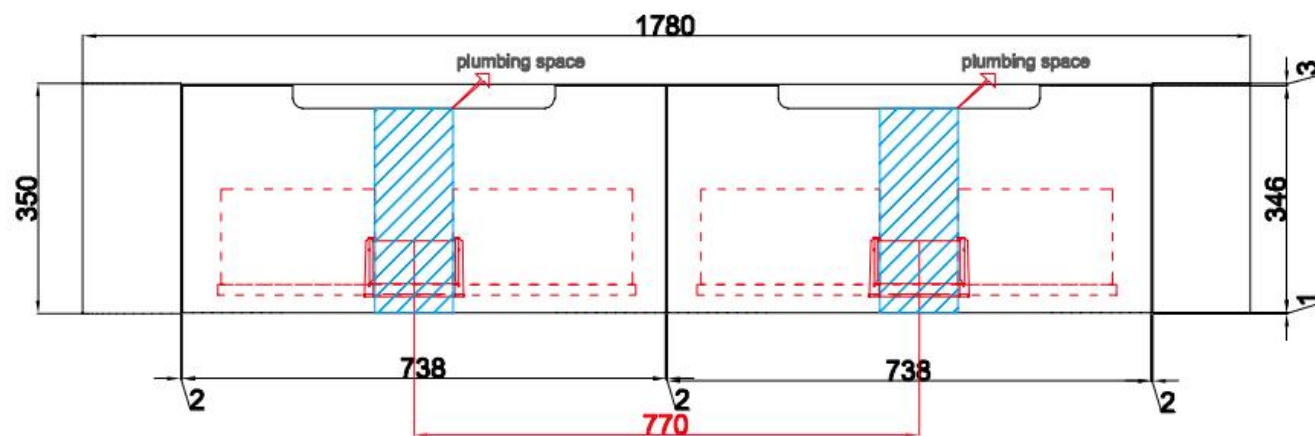

Aulic

Diamond Collection

HAMILTON WALL HUNG

Code: CAWH39-1800

Features:

- All-drawers model with curved feature ends
- Premium plywood with laminate finish
- Hettich InnoTech Atira premium runners
- Drawer Organiser included
- L-rail designed finger pull
- Premium graphite interior