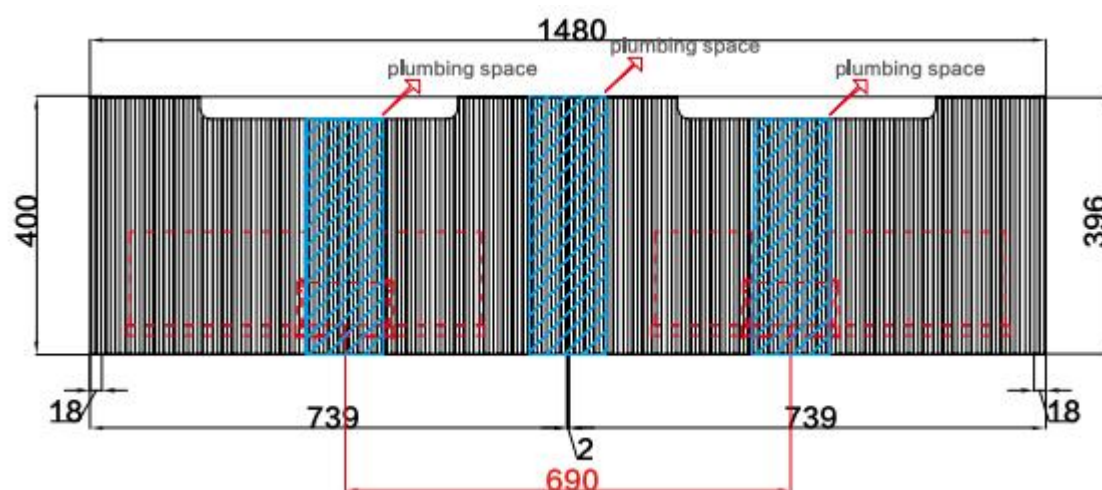

Aulic

Diamond Collection

PERLA WALL HUNG

Code: CAWH43-1500

Features:

- All-drawers model Thermo laminated V groove(fronts) matte white finish
- Hettich InnoTech Atira premium runner
- Drawer Organiser included
- L-rail designed finger pull
- Premium graphite interior