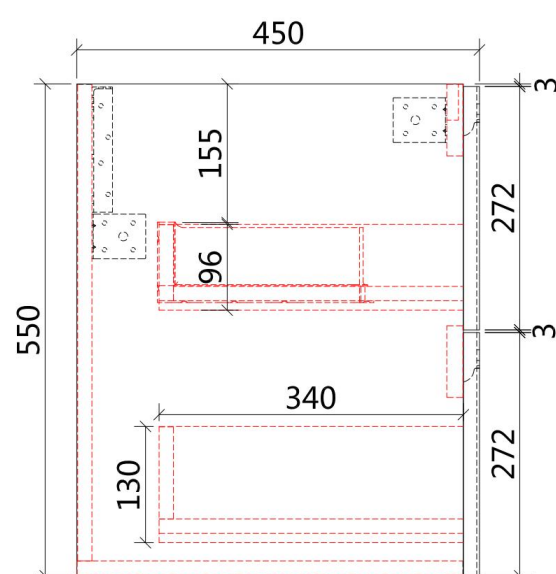

NEVA WALL HUNG

Code: CAWH49-1200

Features:

- All-drawers model
- Premium-grade, durable timber plywood
- Contemporary Strata in matte white polyurethane finish
- Hettich Quadro S full extension, soft close drawer runners
- Minimalist L-rail design finger pull drawers
- Drawer Organiser included
- Premium graphite interior