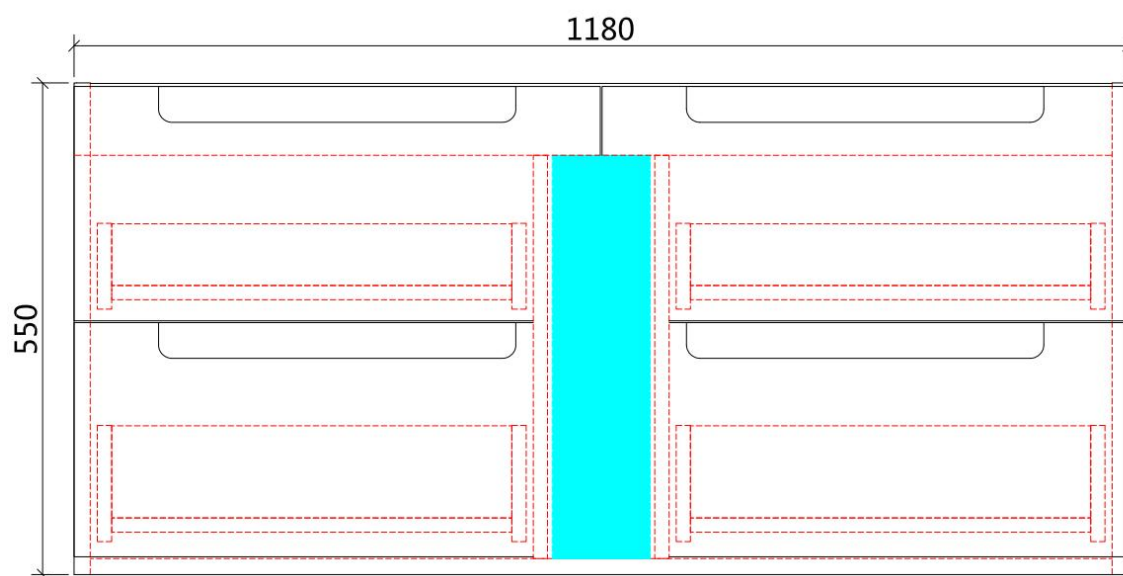

NEVA WALL HUNG

Code: CAWH49-1200

Features:

- All-drawers model
- Premium-grade, durable timber plywood
- Contemporary Strata in matte white polyurethane finish
- Hettich Quadro S full extension, soft close drawer runners
- Minimalist L-rail design finger pull drawers
- Drawer Organiser included
- Premium graphite interior