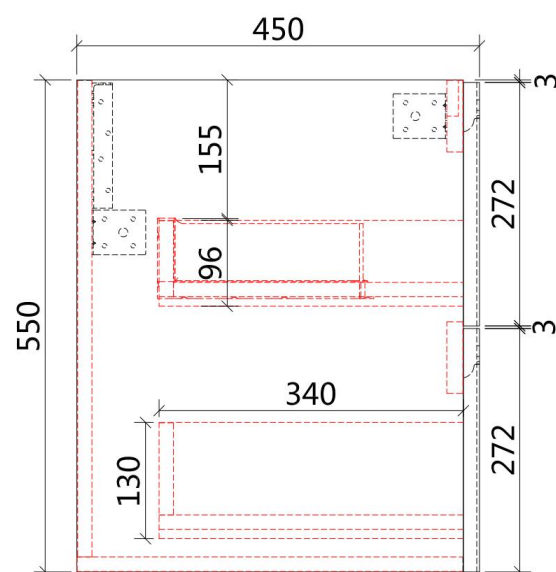

## NEVA WALL HUNG

Code: CAWH49-900

### Features:

- All-drawers model
- Premium-grade, durable timber plywood
- Contemporary Strata in matte white polyurethane finish
- Hettich Quadro S full extension, soft close drawer runners
- Minimalist L-rail design finger pull drawers
- Drawer Organiser included
- Premium graphite interior