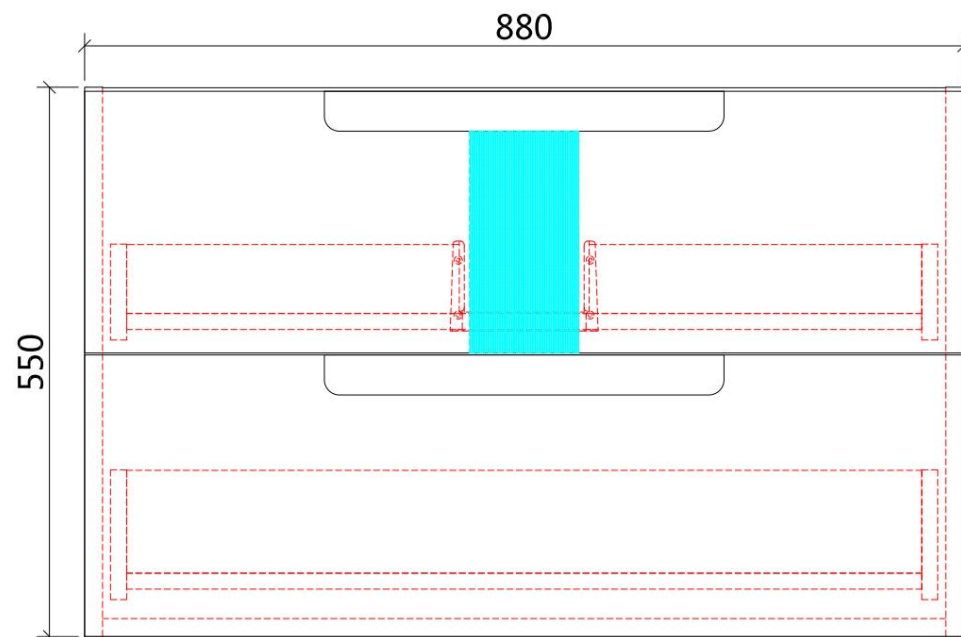

## NEVA WALL HUNG

Code: CAWH49-900

### Features:

- All-drawers model
- Premium-grade, durable timber plywood
- Contemporary Strata in matte white polyurethane finish
- Hettich Quadro S full extension, soft close drawer runners
- Minimalist L-rail design finger pull drawers
- Drawer Organiser included
- Premium graphite interior