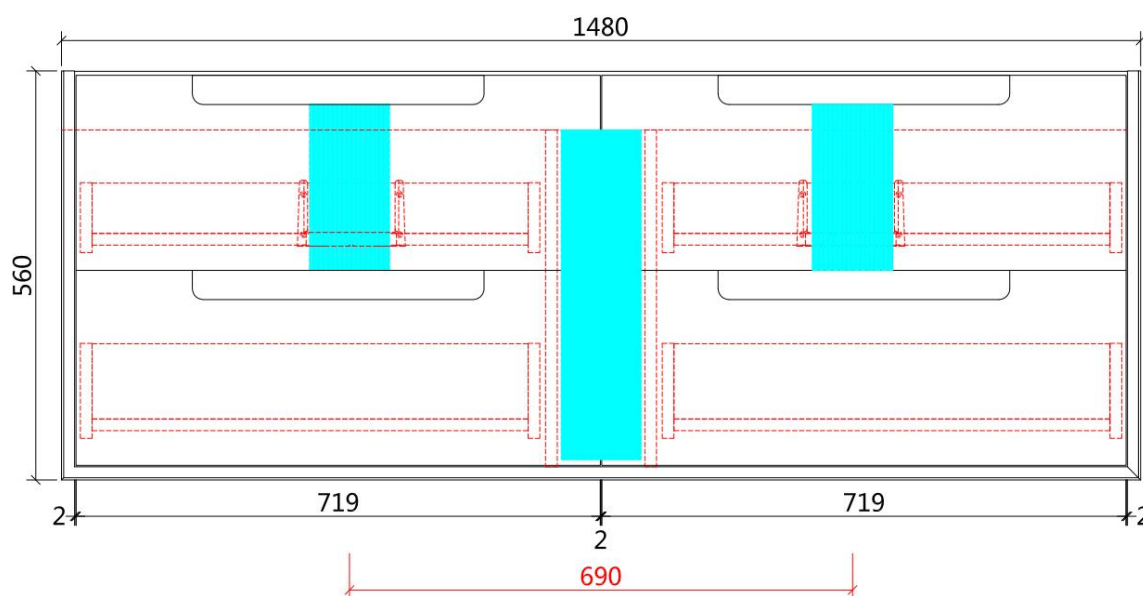

FLAUTO WALL HUNG

Code: CAWH50-1500

Features:

- All-drawers model
- Premium-grade, durable timber plywood
- Contemporary Strata in matte white polyurethane finish
- Hettich Quadro S full extension, soft close drawer runners
- Minimalist L-rail design finger pull drawers
- Drawer Organiser included
- Premium graphite interior