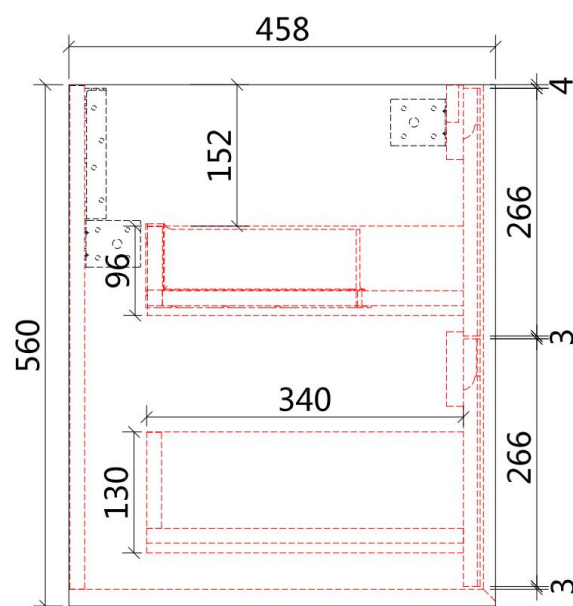

FLAUTO WALL HUNG

Code: CAWH50-1500

Features:

- All-drawers model
- Premium-grade, durable timber plywood
- Contemporary Strata in matte white polyurethane finish
- Hettich Quadro S full extension, soft close drawer runners
- Minimalist L-rail design finger pull drawers
- Drawer Organiser included
- Premium graphite interior