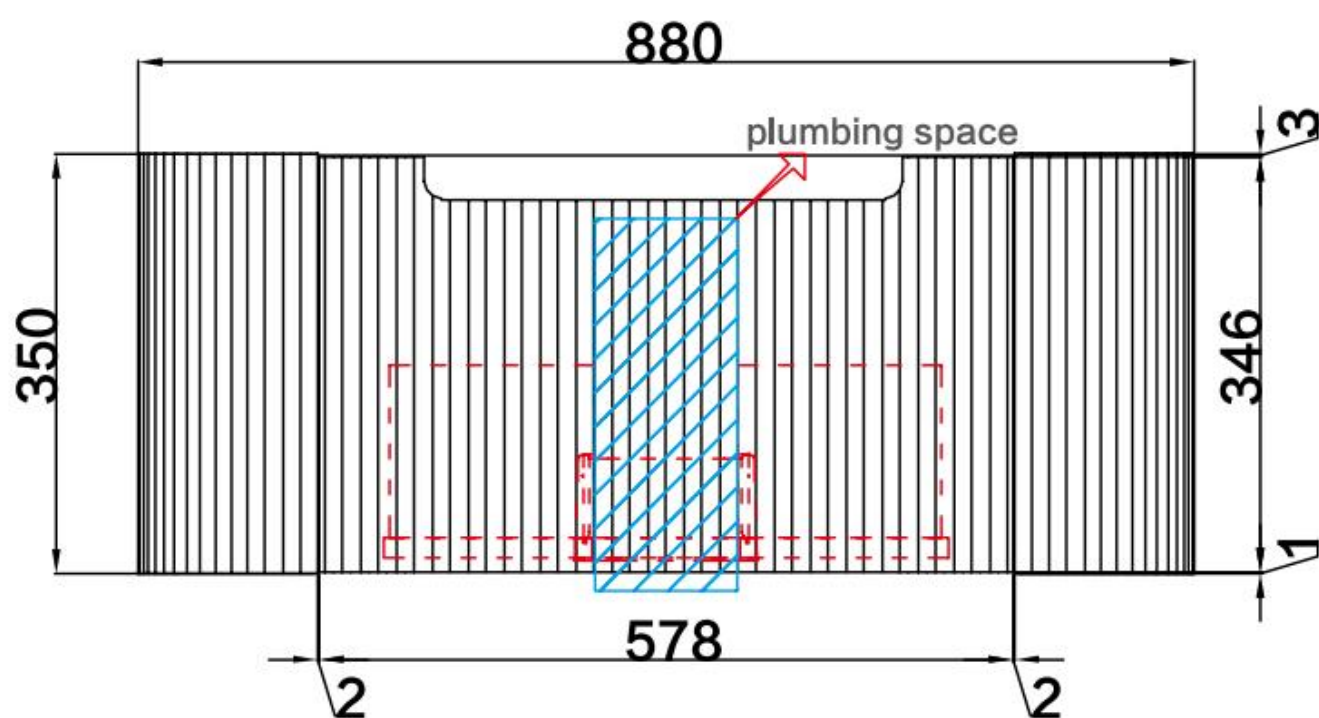

## PETRA WALL HUNG

Code: CAWH40-900

### Features:

- All-drawers model with curved feature ends
- V groove polyurethane matte white finish
- Hettich InnoTech Atira premium runners
- Drawer Organiser included
- L-rail designed finger pull
- Premium graphite interior