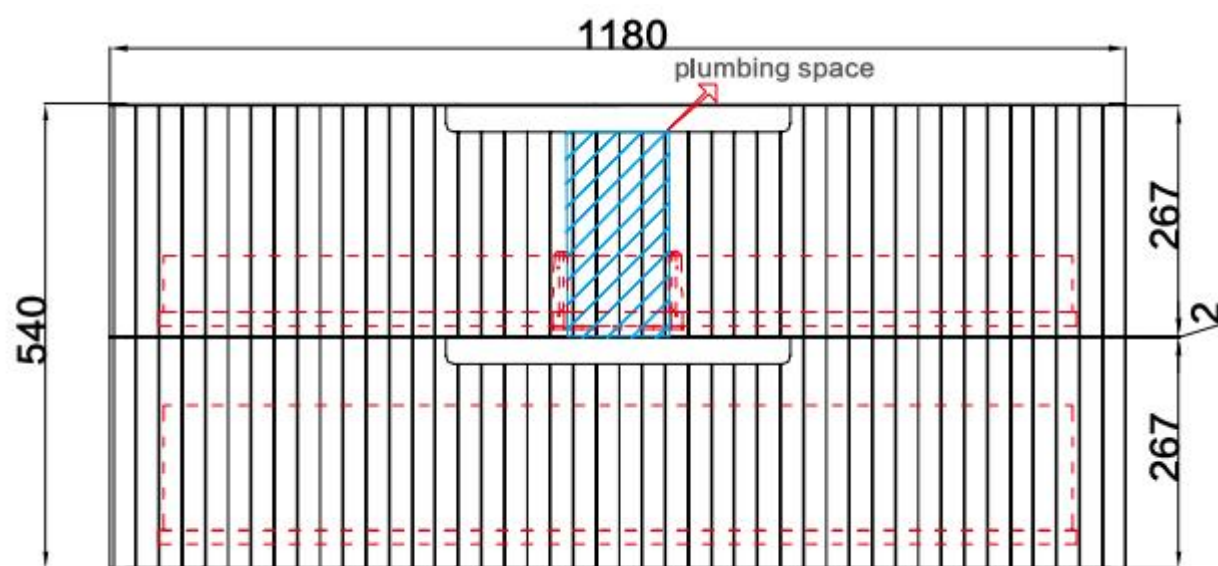

## TUSCANA WALL HUNG

Code: CAWH42-1200

### Features:

- All-drawers model Thermo laminated wave-groove(front) wood-grain front finish
- Hettich InnoTech Aтира premium runners
- Drawer Organiser included
- L-rail designed finger pull
- Premium graphite interior