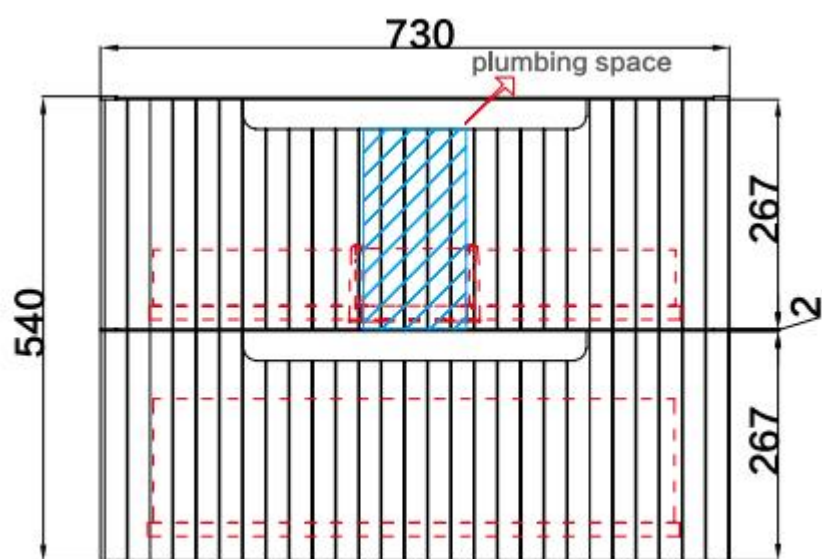

### Features:

- All-drawers model Thermo laminated wave-groove(front) wood-grain front finish
- Hettich InnoTech Aтира premium runners
- Drawer Organiser included
- L-rail designed finger pull
- Premium graphite interior