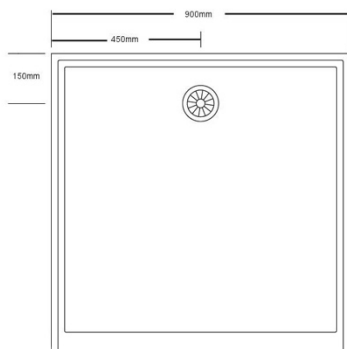

FEATURES

- Timeless design
- High gloss sanitary grade gel-coat
- Separate drain waste
- 3 or 4 sided lips
- One piece construction
- Repairable surface
- center rear or centre drain position
- Installation: on mortar bed or tile adhesive base supported

MATERIAL

- Poly-marble

WEIGHT

- 20KG - 45KG

Model

- SV820
- SV900
- SV1000
- SV12090
- SV9090C
- SV9090G1
- SV9090CNR

SIZE

- 820X820
- 900X900
- 1000X1000
- 1200X900
- 900X900 CENTER DRAIN
- 900X900
- 900 CORNER

TILE LIPS

- 3
- 3
- 3
- 3
- 4
- 4
- 4

TECHNICAL INFORMATION

CHROME COVER IS OPTIONAL