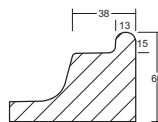

MATERIAL

- Poly-marble

WEIGHT

- 20KG - 45KG

Model

- SV820
- SV900
- SV1000
- SV12090
- SV9090C
- SV9090G1
- SV9090CNR

SIZE

- 820X820
- 900X900
- 1000X1000
- 1200X900
- 900X900 CENTER DRAIN
- 900X900
- 900 CORNER

TILE LIPS

- 3
- 3
- 3
- 3
- 4
- 4
- 4

TECHNICAL INFORMATION

CHROME COVER IS OPTIONAL