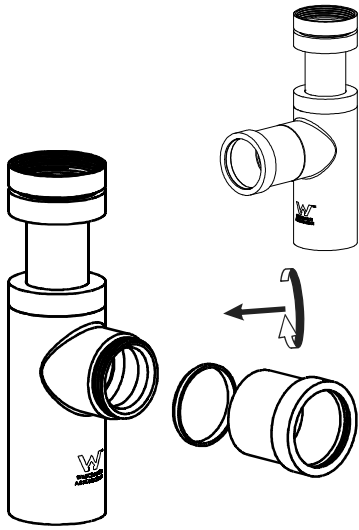

BELLAVISTA

Scan for installation guide

Item No. BT-32-40
(2624) By K.S

Thank you for buying Bella Vista
This product must be installed by a licensed Plumber

1	Seal
2	Nut
3	Vertical tube
4	Rubber sleeve
5	Lower T pipe
6	O-ring
7	Lower-Cap
8	Seal
9	Adapter
10	Seal
11	Nut
12	Decorative cap
13	Horizontal pipe
14	Seal

Step 1

Step 2

Step 3

Step 4

Step 5

Step 6

This must be installed by a licenced plumber

Thank you for choosing Bella Vista