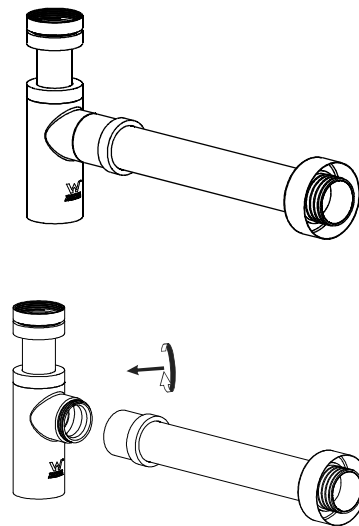

BELLAVISTA

Scan for installation guide

Item No. BT-32-40
(2624) By K.S

Thank you for buying Bella Vista
This product must be installed by a licensed Plumber

1	Seal
2	Nut
3	Vertical tube
4	Rubber sleeve
5	Lower T pipe
6	O-ring
7	Lower-Cap
8	Seal
9	Adapter
10	Seal
11	Nut
12	Decorative cap
13	Horizontal pipe
14	Seal

Step 1

Step 2

Step 3

Step 4

Step 5

Step 6

This must be installed by a licenced plumber

Thank you for choosing Bella Vista