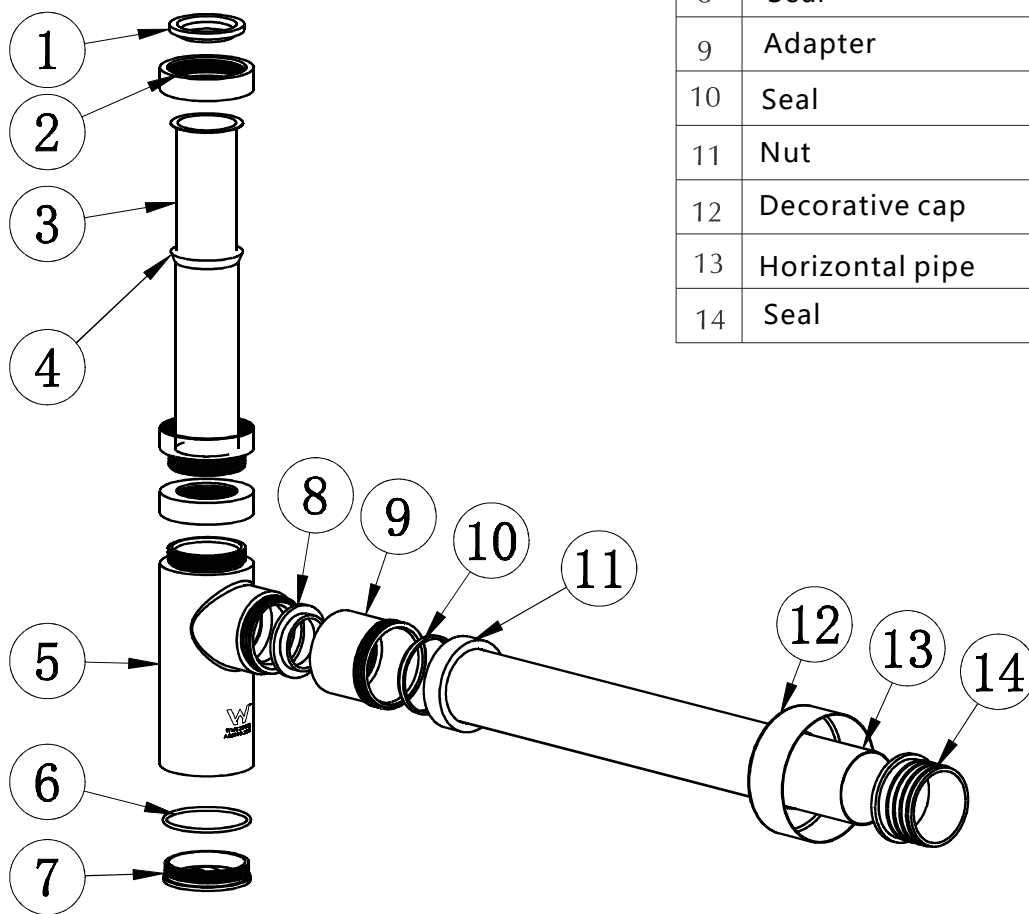

BELLAVISTA

Scan for installation guide

Item No. BT-32-40
(2624) By K.S

Thank you for buying Bella Vista
This product must be installed by a licensed Plumber

1	Seal
2	Nut
3	Vertical tube
4	Rubber sleeve
5	Lower T pipe
6	O-ring
7	Lower-Cap
8	Seal
9	Adapter
10	Seal
11	Nut
12	Decorative cap
13	Horizontal pipe
14	Seal

Step 1

Step 2

Step 3

Step 4

Step 5

Step 6

This must be installed by a licenced plumber

Thank you for choosing Bella Vista