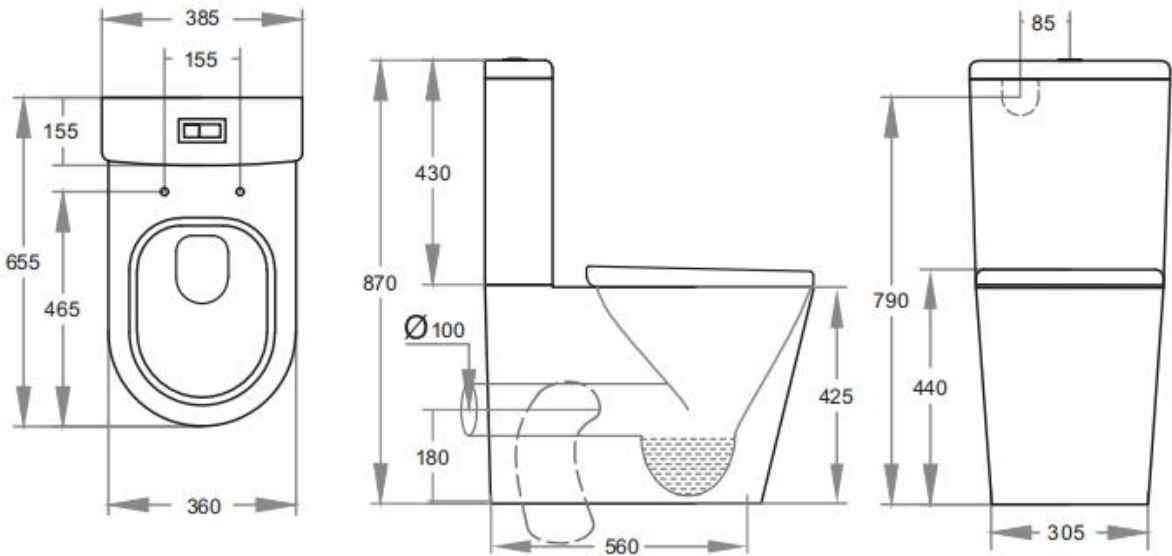

Athena Tornado Toilet Suite

Code	TIATHENA
Features	Back/Left and Right Bottom Inlet Tornado flush Pan 4.5/3 Liters Dual Flush Size: 655*385*870mm Trap-100: 100-150mm (Supplied) UF slim seat SC163 (Supplied)
Optional	Trap-60: 60-100mm JT43: 150-200mm P-Trap: 180mm Geberit Cistern:KDK026C UF Thick seat SC803

AS 1172.11172.2
License: MK022127

Dimensions are approximate. Information provided in this specification is representative of the actual products available at the time of printing.