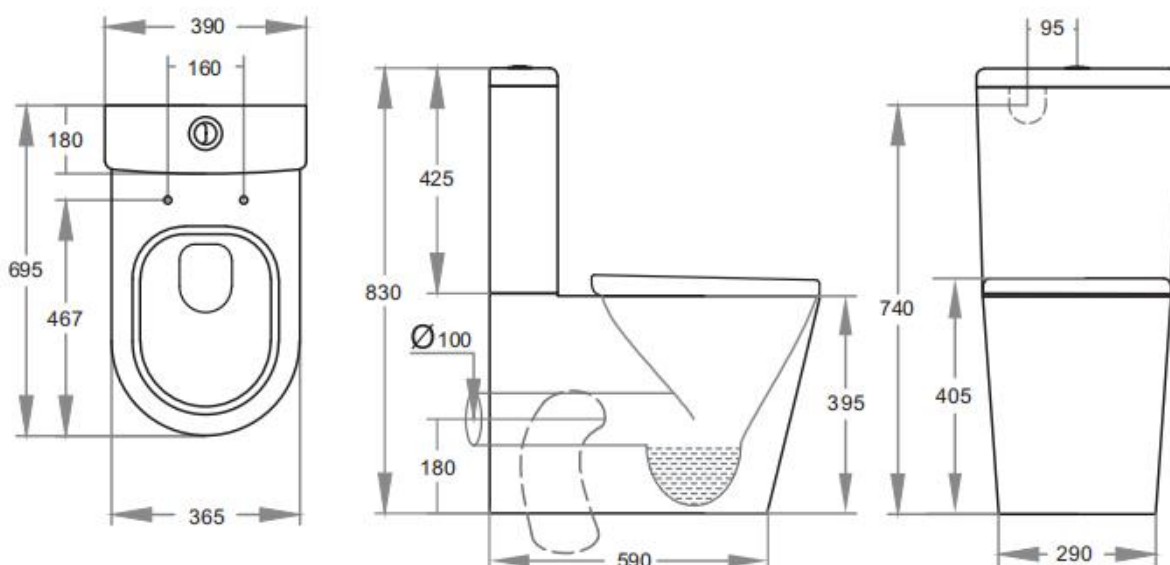

Sienna Toilet Suite

Code TISIENNA

Features Back/Left and Right Bottom Inlet
Box Rim Dynamic Flush Pan
4.5/3 Liters Dual Flush
Size: 695*390*830mm
Trap-60: 60-160mm (Supplied)
UF thick seat SC803 (Supplied)

Optional Trap-100: 100-215mm
JT43: 150-250mm
P-Trap: 180mm
Geberit Cistern:KDK008C

Warranty 10 years replacement on ceramic
1 year replacement parts which include toilet seat covers, flush pipes and buttons
3 years replacement on inlet or outlet valves.
Terms and conditions applied

AS 1172.11172.2
License: MK022127

Dimensions are approximate. Information provided in this specification is representative of the actual products available at the time of printing.