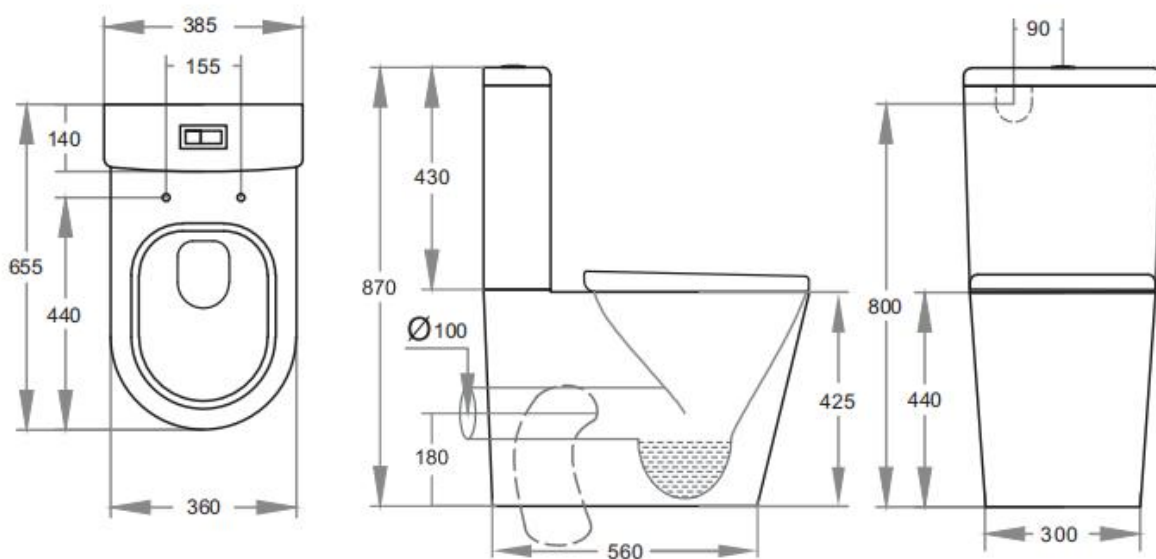

# Victoria Rimless Toilet Suite

**Code** TIVICTORIA

**Features** Back/Left and Right Bottom Inlet  
Rimless Clean Flush Pan  
4.5/3 Liters Dual Flush  
Size: 655\*385\*870mm  
Trap-100: 100-165mm (Supplied)  
UF slim seat SC163 (Supplied)

**Optional** Trap-60: 60-110mm  
JT43: 150-205mm  
P-Trap: 180mm  
Geberit Cistern:KDK022RC-GUF  
UF thick seat SC804/UF slim seat SC805

**Warranty** 10 years replacement on ceramic  
1 year replacement parts which include toilet seat covers, flush pipes and buttons  
3 years replacement on inlet or outlet valves.  
Terms and conditions applied

AS 1172.11172.2  
License: MK022127

Dimensions are approximate. Information provided in this specification is representative of the actual products available at the time of printing.