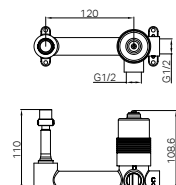

NRUB001P

Premium 35mm Universal Wall Basin/Bath Mixer Body Only