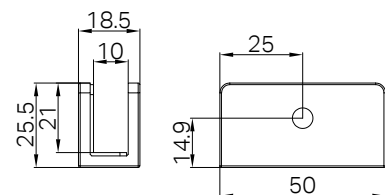

Colours Available :