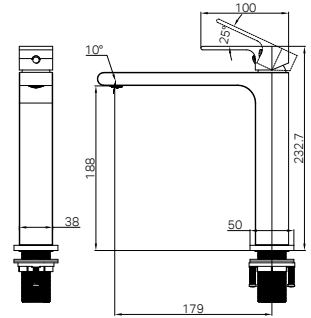

NR321501dGM

Gun Metal

NR321501DBG

Brushed Gold

NR321501aBZ

Bianca Tall Basin Mixer Brushed Bronze

WELS Rating : 6 Star, 4.5L/min

WELS Reg No. : T40946