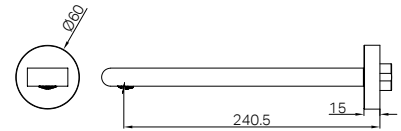

NR321503bBZ

Bianca Fixed Basin/Bath Spout
Only 240mm Brushed Bronze

Colours Available :

NR321503bCH
Chrome

NR321503bMB
Matte Black

NR321503bBN
Brushed Nickel

NR321503bGM
Gun Metal

NR321503bBG
Brushed Gold