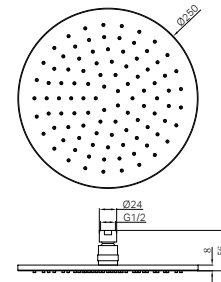

NRROA1001BG

250mm Round Shower Head Brushed Gold

WELS Rating : 3 Star, 9L/min

WELS Reg No. : S16683

Colours Available :

Chrome

Matte Black

Brushed Nickel

Gun Metal