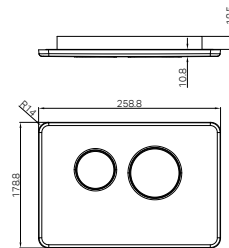

Colours Available :