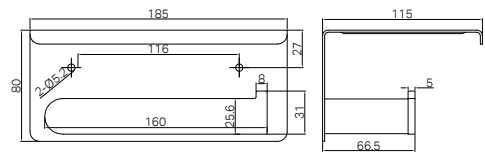

Colours Available :