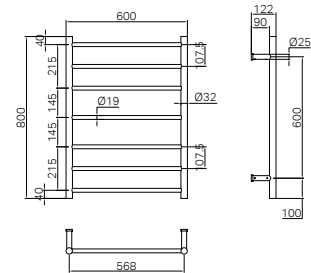

NR190003hMB
Matte Black

NR190003hBN
Brushed Nickel

NR190003hGM
Gun Metal

NR190003hBG
Brushed Gold

NRV902hBZ

Mecca 240V Single Vertical Heated
Towel Rail Brushed Bronze

Colours Available :

NRV902hCH
Chrome