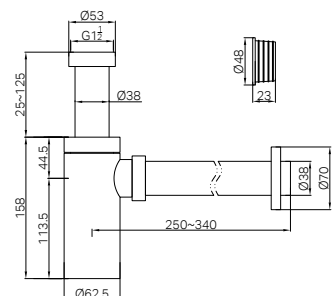

NRFW003BZ

100mm Round Tile Insert Floor Waste
50mm Outlet Brushed Bronze

Colours Available :

NRA186WBZ

40mm Round Bottle Trap Brushed Bronze

Colours Available :