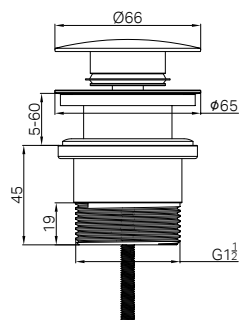

NRA711BZ

Project Pop Up Waste Brushed Bronze

Colours Available :