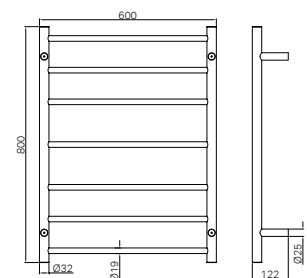

Colours Available :