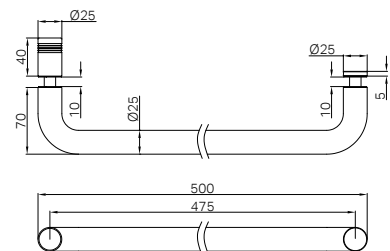

NRSH302aBZ

Square Shower Knob Handle Brushed Bronze

Colours Available :

NRSH303aBZ

Towel Bar 500mm Brushed Bronze

Colours Available :