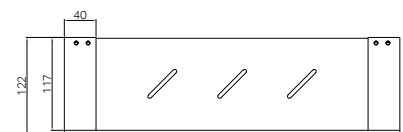

Colours Available :

NR9087aCH
Chrome

NR9087aGM
Gun Metal

NR9087aBG
Brushed Gold