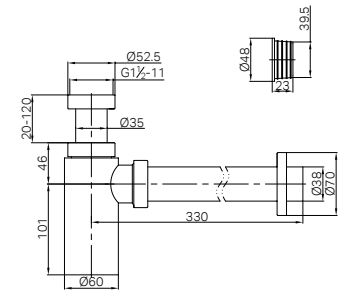

**Round Tile Insert
Floor Waste**