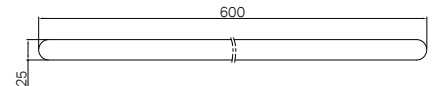

Colours Available :

NR9024CH

Chrome

NR9024MB

Matte Black

NR9024BN

Brushed Nickel

NR9024GM

Gun Metal

NR9024BG

Brushed Gold