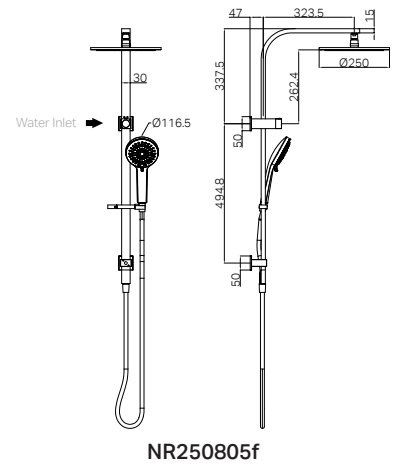

Overhead Shower Not Star Rated,
7.5L/Min

Hand Shower 4 Star, 7.5L/Min

WELS Reg No. : S18738

Colours Available :

NR250805fMB
Matte Black

NR250805fBN
Brushed Nickel

NR250805fGM
Gun Metal

NR250805fBG
Brushed Gold