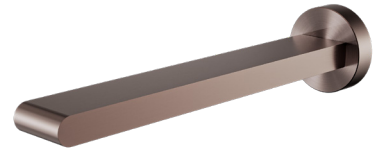

NR321503BZ

Bianca Fixed Basin/Bath Spout
Only 200mm Brushed Bronze

Colours Available :

NR321503CH
Chrome

NR321503MB
Matte Black

NR321503BN
Brushed Nickel

NR321503GM
Gun Metal

NR321503BG
Brushed Gold

NR321503bBZ

Bianca Fixed Basin/Bath Spout
Only 240mm Brushed Bronze

Colours Available :

NR321503bCH
Chrome

NR321503bMB
Matte Black

NR321503bBN
Brushed Nickel

NR321503bGM
Gun Metal

NR321503bBG
Brushed Gold