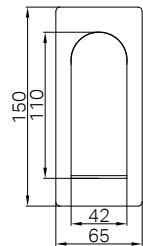

Colours Available :

NR321511CH

Chrome

NR321511MB

Matte Black

NR321511BN

Brushed Nickel

NR321511GM

Gun Metal

NR321511BG

Brushed Gold