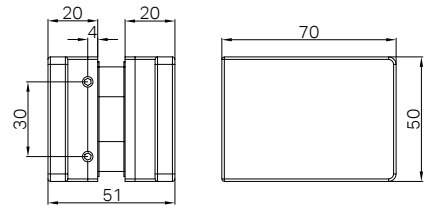

NRSH302aBG
Brushed Gold

NRSH303aBZ

Towel Bar 500mm Brushed Bronze

Colours Available :

NRSH303aCH
Chrome

NRSH303aMB
Matte Black

NRSH303aBN
Brushed Nickel

NRSH303aGM
Gun Metal