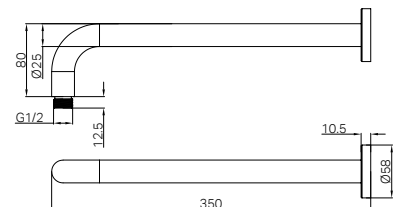

Colours Available :