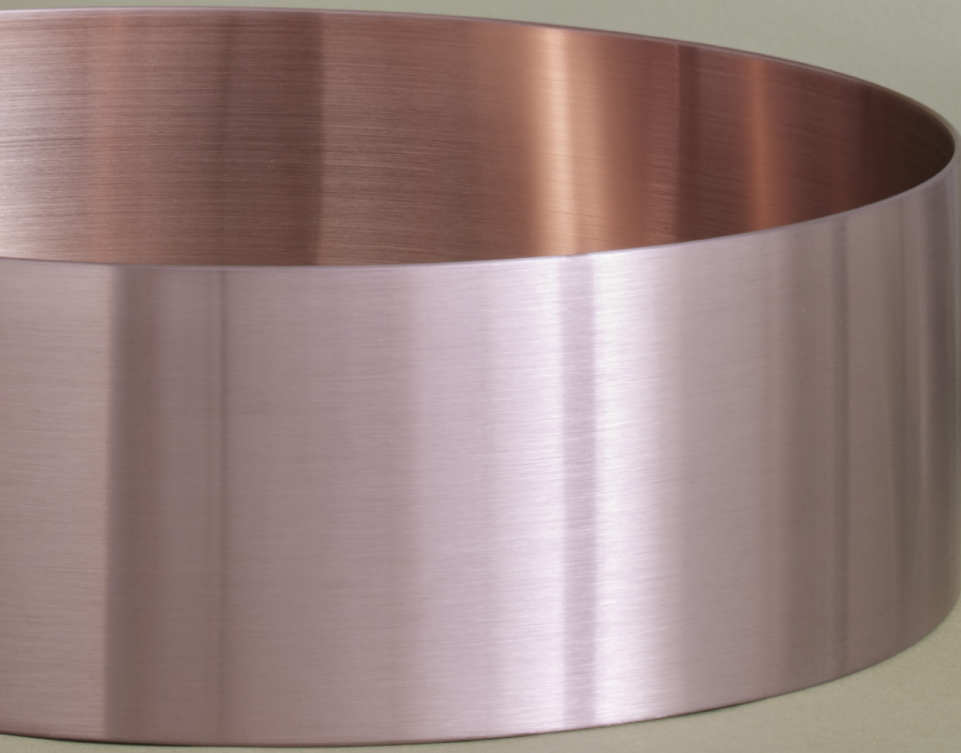

Brushed Bronze

Chrome

Matte Black

Brushed Nickel

Gun Metal

Brushed Gold

MIXER TAPS

NR321501BZ