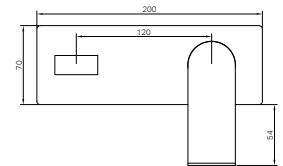

NR321510aBZ / NR321510bBZ

Bianca Wall Basin/Bath Mixer 187mm
/ 230mm Brushed Bronze

WELS Rating : 6 Star, 4.5L/min
WELS Reg No. : T41692 / T41693
Colours Available :

NR321510atBZ / NR321510btBZ

Bianca Wall Basin/Bath Mixer 187mm /
230mm Trim Kits Only Brushed Bronze

WELS Rating : 6 Star, 4.5L/min
WELS Reg No. : T41692 / T41693
Colours Available :

NRUB001P

Premium 35mm Universal Wall Basin/Bath Mixer Body Only