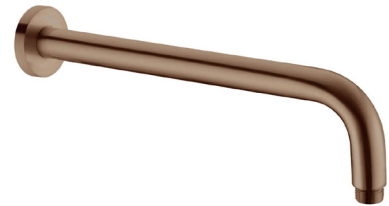

Square Shower Arm Brushed Gold

Colours Available :

NR501CH
Chrome

NR501MB
Matte Black

NR501BN
Brushed Nickel

NR501GM
Gun Metal

NR502BZ

Round Shower Arm 330mm
Length Brushed Bronze