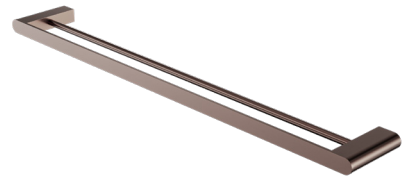

NR9024dCH
Chrome

NR9024dMB
Matte Black

NR9024dBN
Brushed Nickel

NR9024dGM
Gun Metal

NR9024dBG
Brushed Gold

NR9030dBZ

Bianca Double Towel Rail
800mm Brushed Bronze

Colours Available :