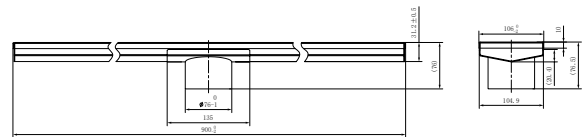

Colours Available :