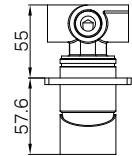

Colours Available :

NR321511CH

Chrome

NR321511MB

Matte Black

NR321511BN

Brushed Nickel

NR321511GM

Gun Metal

NR321511BG

Brushed Gold