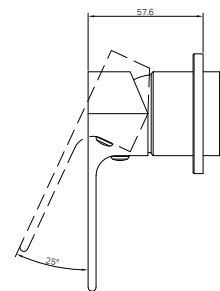

Bianca Shower Mixer 60mm Plate
Trim Kits Only Brushed Bronze

Colours Available :

NR321511htCH
Chrome

NR321511htMB
Matte Black

NR321511htBN
Brushed Nickel

NR321511htGM
Gun Metal

NR321511htBG
Brushed Gold

NRUB002P