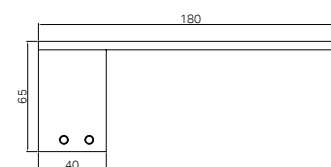

NR9086BZ

Bianca Toilet Roll Holder Brushed Bronze

Colours Available :

NR9086CH

Chrome

NR9086MB

Matte Black

NR9086BN

Brushed Nickel

NR9086GM

Gun Metal

NR9086BG

Brushed Gold