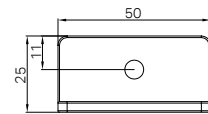

NRSH202aBZ

Shower F Bracket 10mm Glass Brushed Bronze

Colours Available :

NRSH203aBZ

Shower U Bracket 10mm Glass Brushed Bronze

Colours Available :