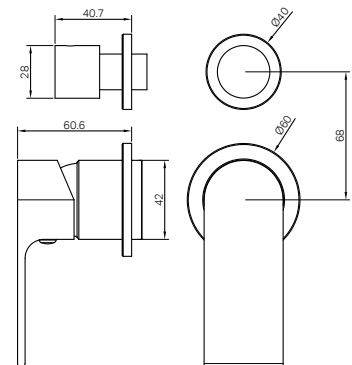

NRUB003P

Premium 35mm Universal Shower Mixer With Divertor Body Only