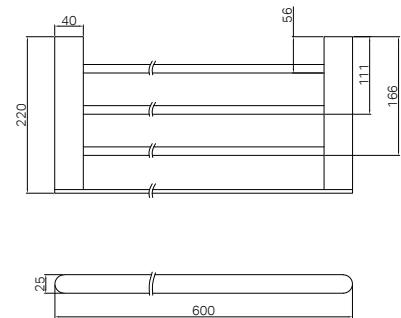

Colours Available :