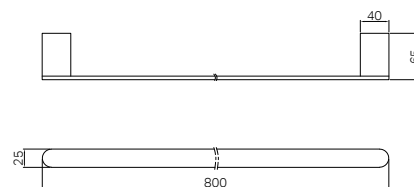

NR9030CH
Chrome

NR9030MB
Matte Black

NR9030BN
Brushed Nickel

NR9030GM
Gun Metal

NR9030BG
Brushed Gold

NR9024dBZ

Bianca Double Towel Rail
600mm Brushed Bronze

Colours Available :