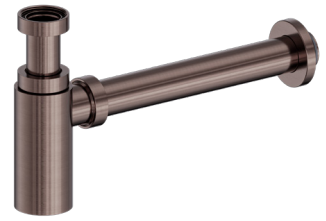

NRA186WGM
Gun Metal

NRA186WBG
Brushed Gold

25A001BZ

40mm Round Bottle Trap II Brushed Bronze

Colours Available :

25A001CH
Chrome

25A001MB
Matte Black

25A001BN
Brushed Nickel