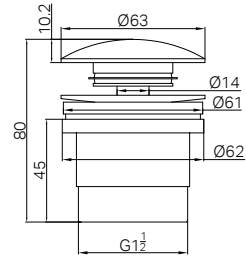

Colours Available :