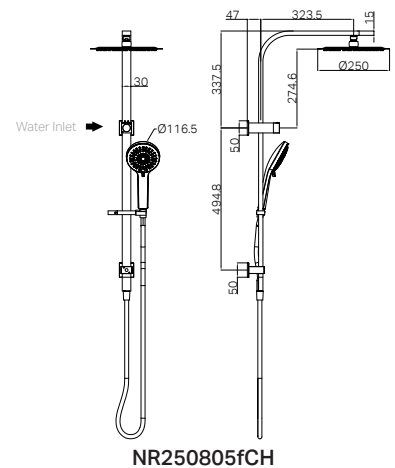

NR250805fCH

NR30803BG

Bianca Shower Rail Brushed Gold

WELS Rating : 5 Star, 6L/min

WELS Reg No. : S16422

Colours Available :

NR30803CH
Chrome

NR30803MB
Matte Black