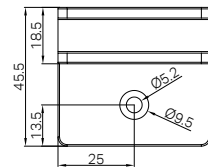

Colours Available :