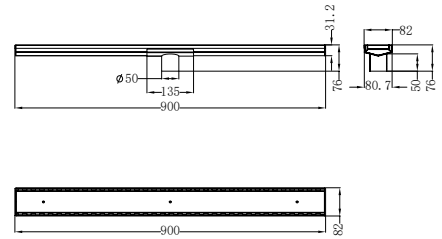

NRFG002hsBZ

Tile Insert V Channel Floor Grate 50mm
Outlet With Hole Saw Brushed Bronze

Colours Available :

NRFG002BZ

Tile Insert V Channel Floor Grate 50mm Outlet
Without Outlet And Hole Saw Brushed Bronze

Colours Available :

NRFG002hs

50mm Outlet And Hole Saw Kit