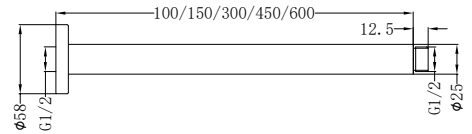

NR503100 / 150 / 300 / 450 / 600CH

Round Ceiling Arm 100 / 150 / 300 /
450 / 600mm Length Chrome

Colours Available :

NR503100MB
NR503300MB
NR503450MB

Matte Black

NR503100BG
NR503300BG

Brushed Gold

NR503100BN
NR503300BN

Brushed Nickel

NR503100BZ
NR503150BZ
NR503300BZ

Brushed Bronze

NR503100GM
NR503300GM

Gun Metal