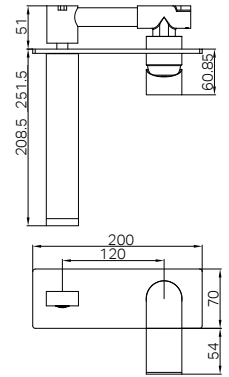

NR321510aCH
NR321510bCH
Chrome

NR321510aMB
NR321510bMB
Matte Black

NR321510aBN
NR321510bBN
Brushed Nickel

NR321510aGM
NR321510bGM
Gun Metal

NR321510aBG
NR321510bBG
Brushed Gold

NR321510atBZ / NR321510btBZ

Bianca Wall Basin/Bath Mixer 187mm /
230mm Trim Kits Only Brushed Bronze