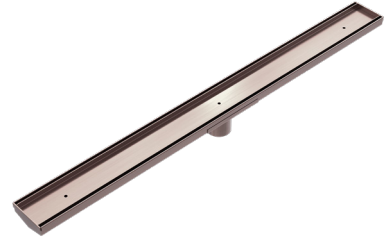

NRFG002hsBZ

Tile Insert V Channel Floor Grate 50mm
Outlet With Hole Saw Brushed Bronze

Colours Available :