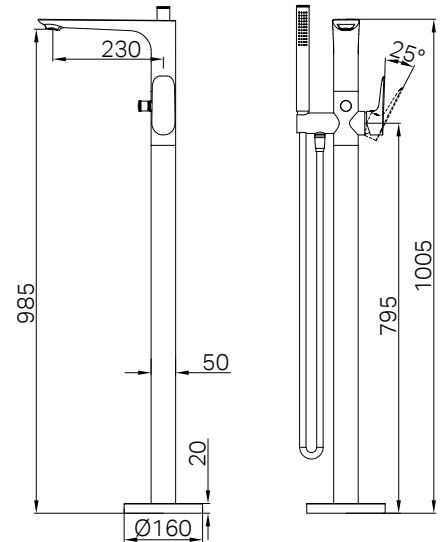

NR321503aBZ

Bianca Freestanding Bath Mixer With Hand Shower Brushed Bronze

WELS Rating : Not Star Rated, 7L/min

WELS Reg No. : S15618

Colours Available :