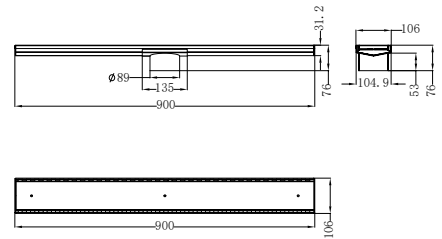

NRFG001hsBZ

Tile Insert V Channel Floor Grate 89mm
Outlet With Hole Saw Brushed Bronze

Colours Available :

NRFG001BZ

Tile Insert V Channel Floor Grate 80mm/89mm Outlet
Without Outlet And Hole Saw Brushed Bronze

Colours Available :

NRFG001hs

90mm Outlet And Hole Saw Kit