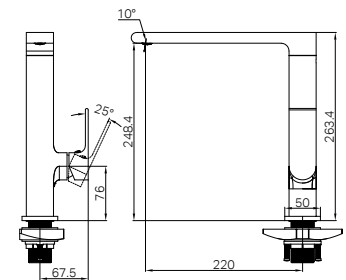

Chrome

Matte Black

Brushed Nickel

Gun Metal

Brushed Gold