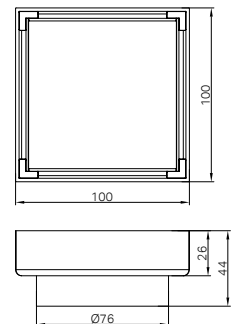

Colours Available :