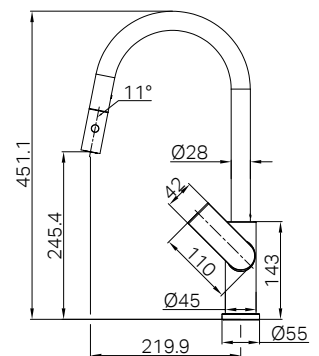

Chrome

Matte Black

Brushed Nickel

Gun Metal

Brushed Gold