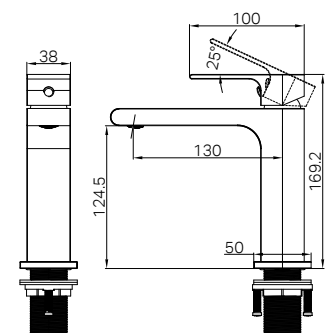

Brushed Nickel

NR321502GM

Gun Metal

NR321502BG

Brushed Gold

NR321501dBZ

Bianca Mid Tall Basin Mixer Brushed Bronze

WELS Rating : 6 Star, 4.5L/min