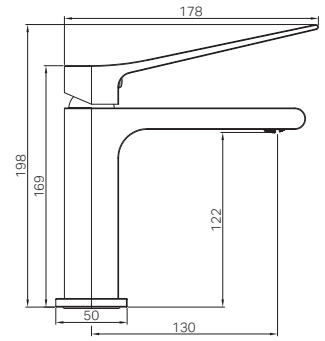

Chrome

Matte Black

Brushed Nickel

Gun Metal

Brushed Gold