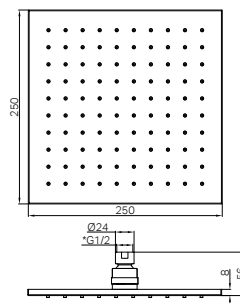

Chrome

Matte Black

Brushed Nickel

Gun Metal