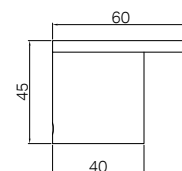

Colours Available :

NR9082CH

Chrome

NR9082MB

Matte Black

NR9082BN

Brushed Nickel

NR9082GM

Gun Metal

NR9082BG

Brushed Gold