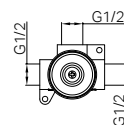

NRUB002P

Premium 35mm Universal Shower Mixer Body Only