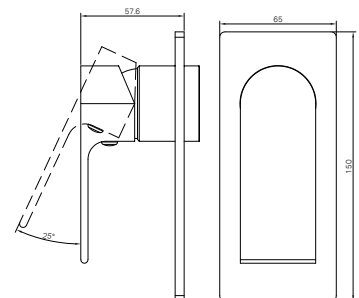

NRUB002P

Premium 35mm Universal Shower Mixer Body Only