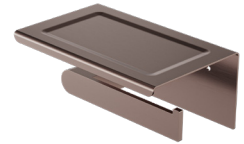

NR9081CH
Chrome

NR9081MB
Matte Black

NR9081BN
Brushed Nickel

NR9081GM
Gun Metal

NR9081BG
Brushed Gold

NR9086aBZ

Bianca Toilet Roll Holder With
Phone Holder Brushed Bronze

Colours Available :