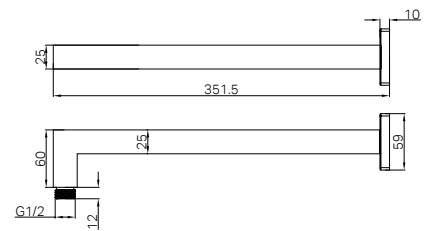

Colours Available :