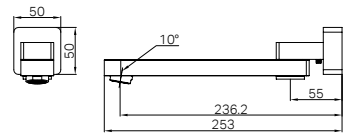

NR321503BZ

Bianca Fixed Basin/Bath Spout
Only 200mm Brushed Bronze

Colours Available :

NR321503CH
Chrome

NR321503MB
Matte Black

NR321503BN
Brushed Nickel

NR321503GM
Gun Metal

NR321503BG
Brushed Gold