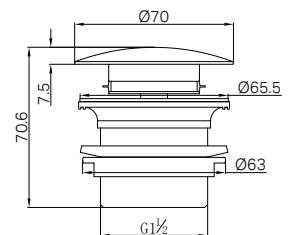

NRA707BZ

40mm Bath Pop-Up Plug With Removable Waste No Overflow Brushed Bronze

Colours Available :