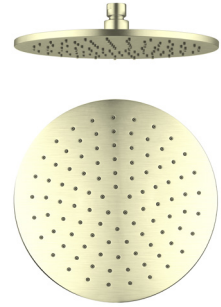

NRROA1001BG

250mm Round Shower Head Brushed Gold

WELS Rating : 3 Star, 9L/min

WELS Reg No. : S16683

Colours Available :

Chrome

Matte Black

Brushed Nickel

Gun Metal