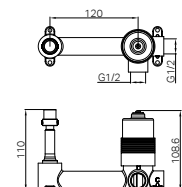

NRUB001P

Premium 35mm Universal Wall Basin/Bath Mixer Body Only