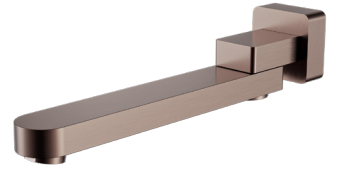

NR321506MB

Matte Black

NR321506BN

Brushed Nickel

NR321506GM

Gun Metal

NR321506BG

Brushed Gold

NR207BZ

Bianca Swivel Bath Spout Only Brushed Bronze

Colours Available :

NR207CH
Chrome

NR207MB
Matte Black

NR207BN
Brushed Nickel

NR207GM
Gun Metal

NR207BG
Brushed Gold