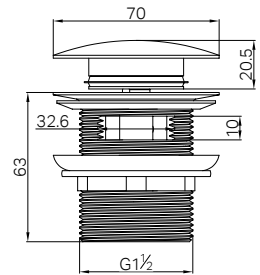

Colours Available :