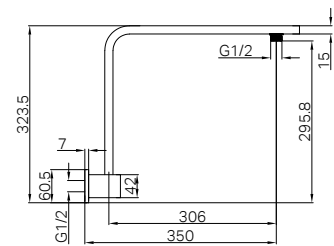

Colours Available :