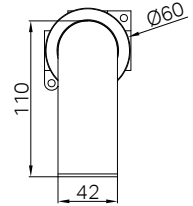

Bianca Shower Mixer 60mm
Plate Brushed Bronze

Colours Available :

NR321511hCH
Chrome

NR321511hMB
Matte Black

NR321511hBN
Brushed Nickel

NR321511hGM
Gun Metal

NR321511hBG
Brushed Gold

NR321511htBZ