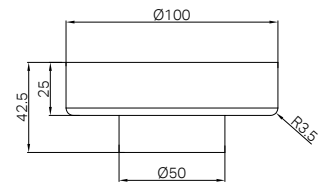

Colours Available :