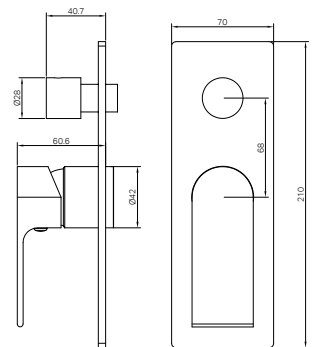

NRUB003P

Premium 35mm Universal Shower Mixer With Divertor Body Only