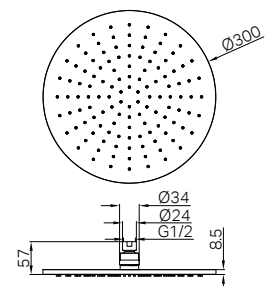

NRROA1202BZ

300mm Round Shower Head Brushed Bronze

WELS Rating : 3 Star, 9L/min

WELS Reg No. : S16670

Colours Available :

Chrome

Matte Black

Brushed Nickel

Gun Metal

Brushed Gold