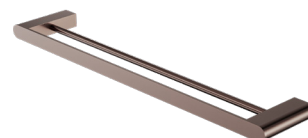

NR9030CH
Chrome

NR9030MB
Matte Black

NR9030BN
Brushed Nickel

NR9030GM
Gun Metal

NR9030BG
Brushed Gold

NR9024dBZ

Bianca Double Towel Rail
600mm Brushed Bronze

Colours Available :