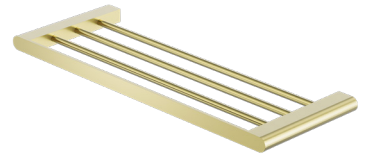

NR9087aCH
Chrome

NR9087aMB
Matte Black

NR9087aBN
Brushed Nickel

NR9087aGM
Gun Metal

NR9087aBG
Brushed Gold

NR9089BG

Bianca Towel Rack Brushed Gold

Colours Available :