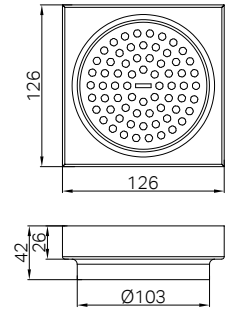

Colours Available :