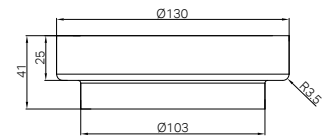

Colours Available :