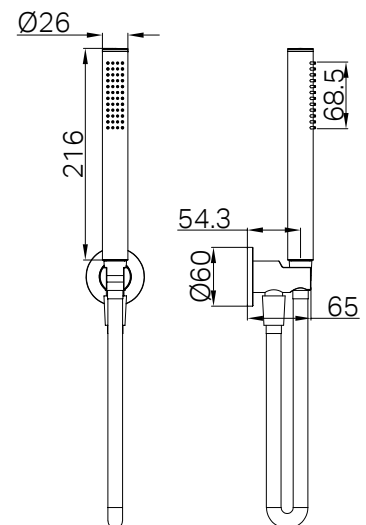

NR307BZ

Slim Shower On Bracket Brushed Bronze

WELS Rating : 4 Star, 7.5L/min

WELS Reg No. : S16137

Colours Available :