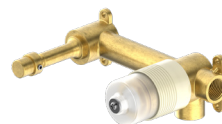

NRUB001P

Premium 35mm Universal Wall Basin/Bath Mixer Body Only