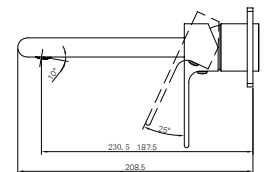

NR321510aBZ / NR321510bBZ

Bianca Wall Basin/Bath Mixer 187mm
/ 230mm Brushed Bronze

WELS Rating : 6 Star, 4.5L/min
WELS Reg No. : T41692 / T41693
Colours Available :

NR321510atBZ / NR321510btBZ

Bianca Wall Basin/Bath Mixer 187mm /
230mm Trim Kits Only Brushed Bronze

WELS Rating : 6 Star, 4.5L/min
WELS Reg No. : T41692 / T41693
Colours Available :

NRUB001P

Premium 35mm Universal Wall Basin/Bath Mixer Body Only