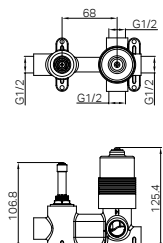

NRUB003P

Premium 35mm Universal Shower Mixer With Divertor Body Only