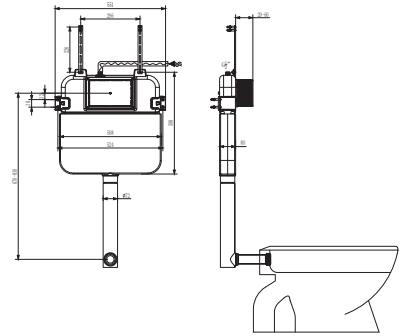

NRFG001GM
Gun Metal

NRFG001BG
Brushed Gold

NRHS003

80mm Outlet And Hole Saw Kit

G30033

R&T in-Wall Cistern

WELS Rating :
4 Star, Average
flush 3.3L/Min,
Full flush 4.5L/Min,
Half flush 3.0L/Min
WELS Reg No. : L07959