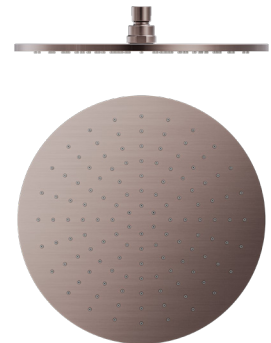

NRROA1202BZ

300mm Round Shower Head Brushed Bronze

WELS Rating : 3 Star, 9L/min

WELS Reg No. : S16670

Colours Available :

Chrome

Matte Black

Brushed Nickel

Gun Metal

Brushed Gold