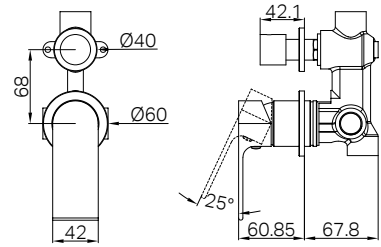

NR321511gBZ

Bianca Shower Mixer With Divertor
Separate Back Plate Brushed Bronze

Colours Available :