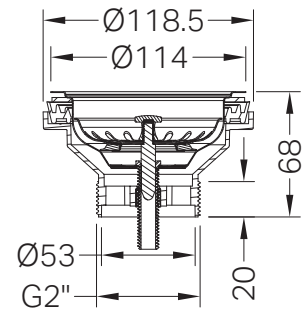

NRA708BZ

Kitchen Sink Basket Waste Brushed Bronze

Colours Available :