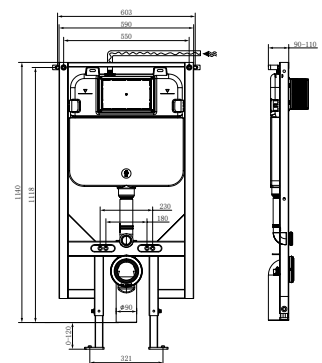

G30034

R&T Wall Hung In-Wall Cistern II

WELS Rating : 4 Star, 3.3L/Min
WELS Reg No. : L08086