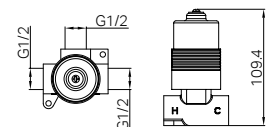

NRUB002P

Premium 35mm Universal Shower Mixer Body Only