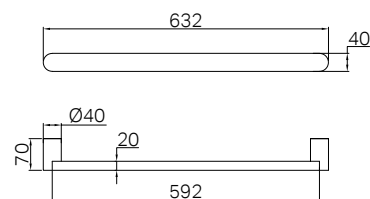

NR9025hMB
Matte Black

NR9025hBN
Brushed Nickel

NR9025hGM
Gun Metal

NR9025hBG
Brushed Gold

NR190003hBZ

Mecca 240V 7 Bar Heated Towel
Ladder Brushed Bronze

Colours Available :

NR190003hCH
Chrome