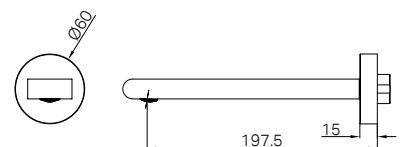

NR321503BZ

Bianca Fixed Basin/Bath Spout
Only 200mm Brushed Bronze

Colours Available :

NR321503CH
Chrome

NR321503MB
Matte Black

NR321503BN
Brushed Nickel

NR321503GM
Gun Metal

NR321503BG
Brushed Gold