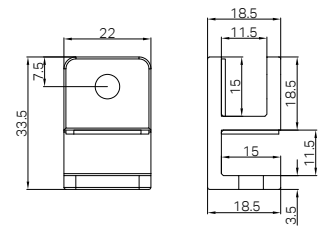

NRSH201aBZ

Over-Panel Glass To Glass Fitting
10mm Glass Brushed Bronze

Colours Available :