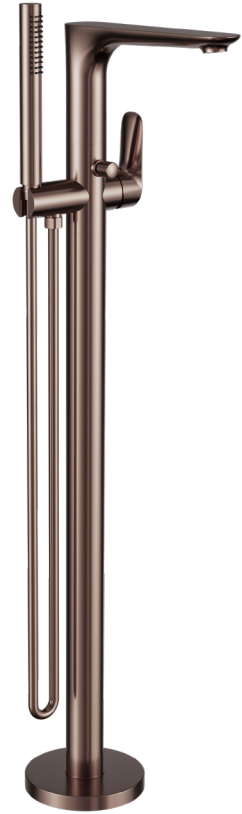

NR321503aBZ

Bianca Freestanding Bath Mixer With Hand Shower Brushed Bronze

WELS Rating : Not Star Rated, 7L/min

WELS Reg No. : S15618

Colours Available :