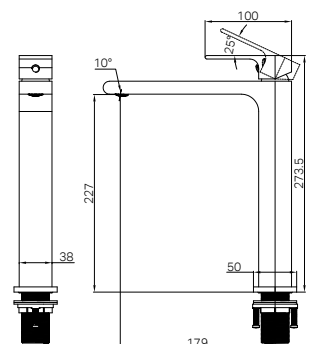

Chrome

Matte Black

Brushed Nickel

Gun Metal

Brushed Gold