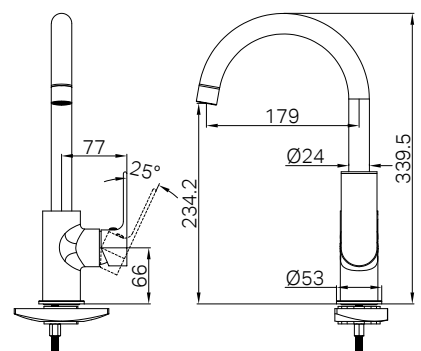

Chrome

Matte Black

Brushed Nickel

Gun Metal

Brushed Gold