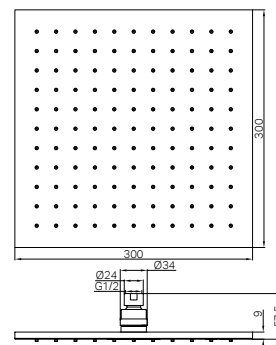

NRROB1202CH

300mm Square Shower Head Chrome

WELS Rating : 3 Star, 9L/min

WELS Reg No. : S16686

Colours Available :

NRROB1202MB

Matte Black

NR501BG