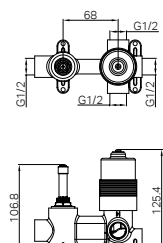

NRUB003P

Premium 35mm Universal Shower Mixer With Divertor Body Only