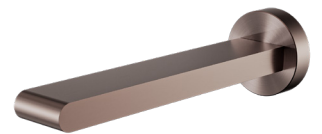

NR207BZ

Bianca Swivel Bath Spout Only Brushed Bronze

Colours Available :

NR207CH
Chrome

NR207MB
Matte Black

NR207BN
Brushed Nickel

NR207GM
Gun Metal

NR207BG
Brushed Gold

NR321503BZ

Bianca Fixed Basin/Bath Spout
Only 200mm Brushed Bronze

Colours Available :

NR321503CH
Chrome

NR321503MB
Matte Black

NR321503BN
Brushed Nickel

NR321503GM
Gun Metal

NR321503BG
Brushed Gold