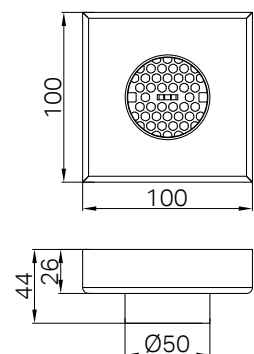

Colours Available :