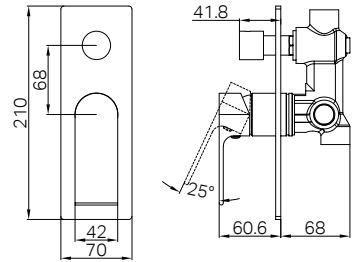

Colours Available :