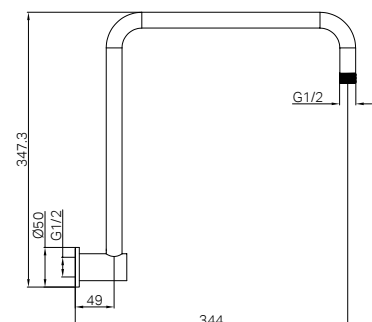

Colours Available :