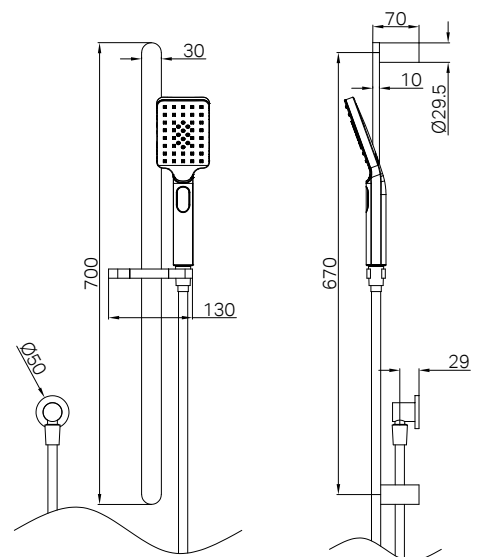

NR30803BG

Bianca Shower Rail Brushed Gold

WELS Rating : 5 Star, 6L/min

WELS Reg No. : S16422

Colours Available :