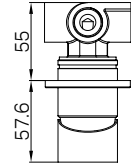

Bianca Shower Mixer 60mm
Plate Brushed Bronze

Colours Available :

NR321511hCH
Chrome

NR321511hMB
Matte Black

NR321511hBN
Brushed Nickel

NR321511hGM
Gun Metal

NR321511hBG
Brushed Gold

NR321511htBZ