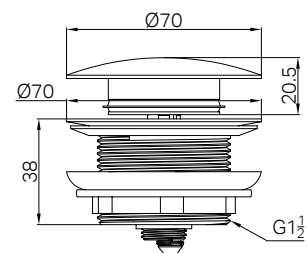

Colours Available :