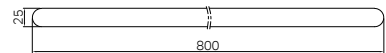

NR9030dBZ

Bianca Double Towel Rail
800mm Brushed Bronze

Colours Available :

NR9081BZ

Bianca Soap Dish Holder Brushed Bronze

Colours Available :