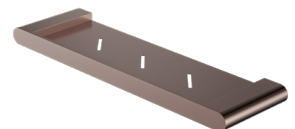

NR9086aCH
Chrome

NR9086aMB
Matte Black

NR9086aBN
Brushed Nickel

NR9086aGM
Gun Metal

NR9086aBG
Brushed Gold

NR9087aBZ

Bianca Metal Shower Shelf Brushed Bronze

Colours Available :