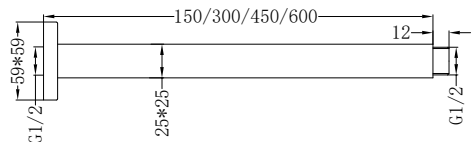

NR504150 / 300 / 450 / 600CH

Square Ceiling Arm 150 / 300 / 450
/ 600mm Length Chrome

Colours Available :

NR504300MB
NR504450MB

Matte Black

NR504300BG

Brushed Gold

NR504300BN

Brushed Nickel

NR504300GM

Gun Metal