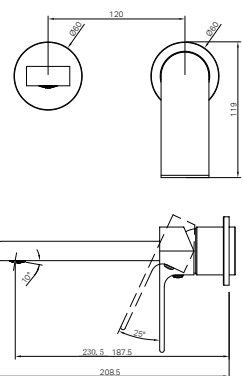

NRUB001P

Premium 35mm Universal Wall Basin/Bath Mixer Body Only