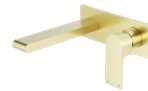

NR321510aCH
NR321510bCH
Chrome

NR321510aMB
NR321510bMB
Matte Black

NR321510aBN
NR321510bBN
Brushed Nickel

NR321510aGM
NR321510bGM
Gun Metal

NR321510aBG
NR321510bBG
Brushed Gold

NR321510atBZ / NR321510btBZ

Bianca Wall Basin/Bath Mixer 187mm /
230mm Trim Kits Only Brushed Bronze