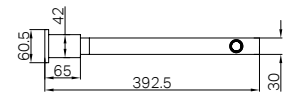

NR505BG

Square Swivel Shower Arm Brushed Gold

Colours Available :

NR506BG

Round Swivel Shower Arm Brushed Gold

Colours Available :