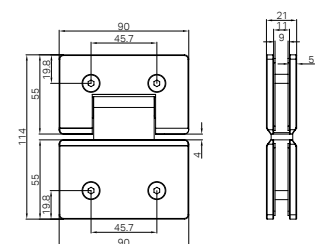

Colours Available :