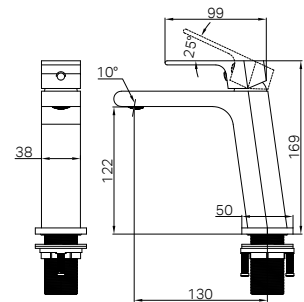

NR321501BN

Brushed Nickel

NR321501GM

Gun Metal

NR321501BG

Brushed Gold

NR321502BZ

Bianca Basin Mixer Straight Spout Brushed Bronze