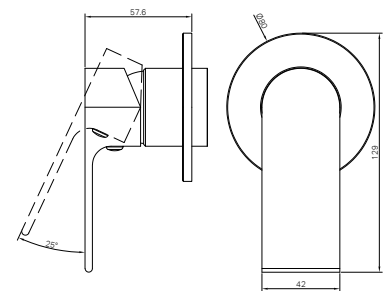

NRUB002P

Premium 35mm Universal Shower Mixer Body Only