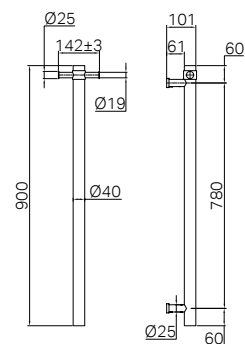

NRV902hBZ

Mecca 240V Single Vertical Heated
Towel Rail Brushed Bronze

Colours Available :