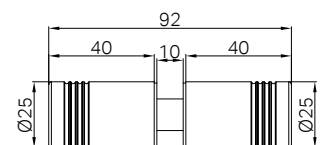

Colours Available :