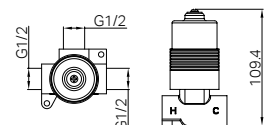

NRUB002P

Premium 35mm Universal Shower Mixer Body Only