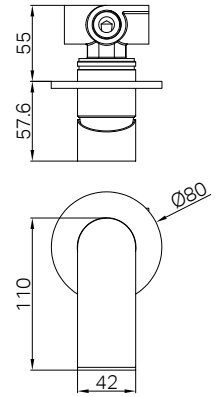

NR321511dBZ

Bianca Shower Mixer 80mm
Plate Brushed Bronze

Colours Available :

NR321511dtBZ

Bianca Shower Mixer 80mm Plate
Trim Kits Only Brushed Bronze

Colours Available :

NRUB002P

Premium 35mm Universal Shower Mixer Body Only