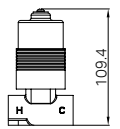

NRUB002P

Premium 35mm Universal Shower Mixer Body Only