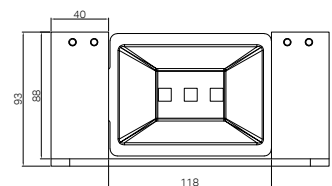

NR9081BZ

Bianca Soap Dish Holder Brushed Bronze

Colours Available :