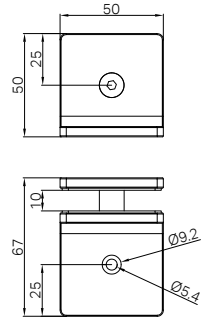

Colours Available :