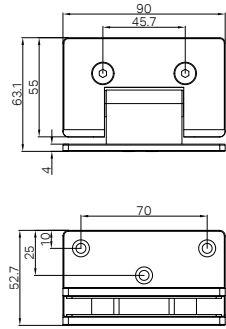

Colours Available :