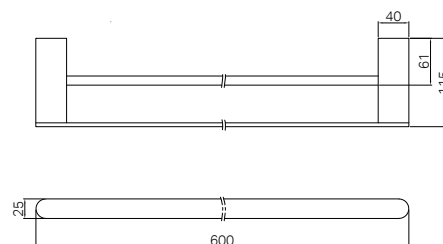

NR9024dBZ

Bianca Double Towel Rail
600mm Brushed Bronze

Colours Available :

NR9024dGM
Gun Metal

NR9024dBG
Brushed Gold