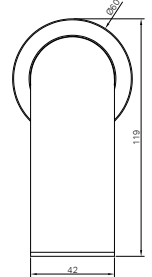

Bianca Shower Mixer 60mm Plate
Trim Kits Only Brushed Bronze

Colours Available :

NR321511htCH
Chrome

NR321511htMB
Matte Black

NR321511htBN
Brushed Nickel

NR321511htGM
Gun Metal

NR321511htBG
Brushed Gold

NRUB002P