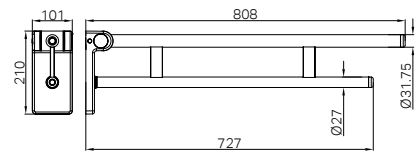

NRCR0007CH

Mecca Care Foldable Toilet Support Arm Chrome

Colours Available :