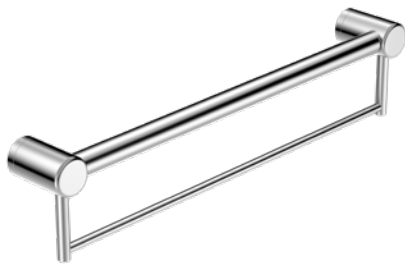

NRCR3224bCH

Mecca Care 32mm Grab Rail With Towel Holder 600mm Chrome

Colours Available :