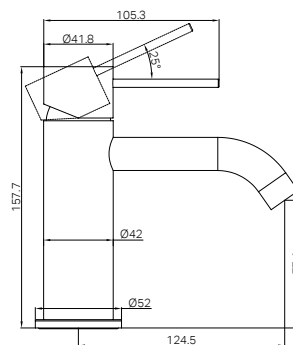

NR221901CH

Mecca Basin Mixer Chrome

Colours Available :

WELS Rating : 5 Star, 5L/Min

WELS Registration No. : T43208

75

NR221901dCH

Mecca Care Basin Mixer Chrome

Colours Available :

WELS Rating : 5 Star, 5L/Min

WELS Registration No. : T43209