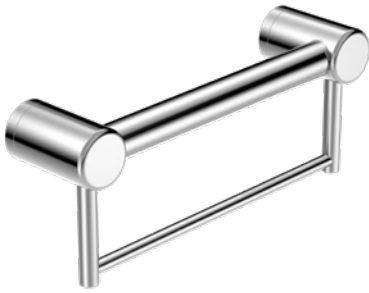

NRCR3212bCH

Mecca Care 32mm Grab Rail With Towel Holder 300mm Chrome

Colours Available :