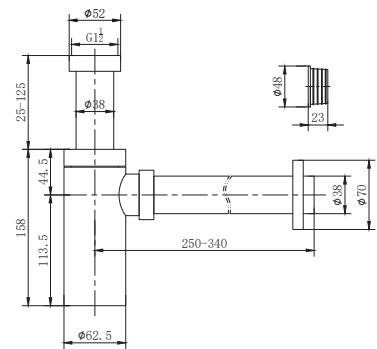

NRA186wCH

40mm Round Bottle Trap Chrome

Colours Available :