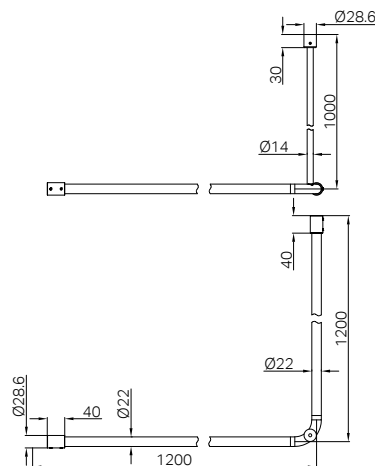

NRCR0001CH

Mecca Care DDA Accessible Toilet Backrest Chrome

Colours Available :

69