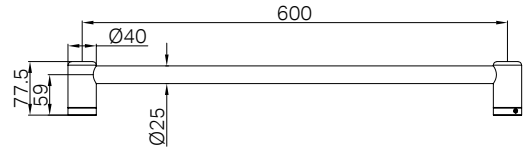

NRCR2518BG
Brushed Gold

NRCR2518BZ
Brushed Bronze

NRCR2524CH

Mecca Care 25mm Grab Rail 600mm Chrome

Colours Available :

NRCR2524MB
Matte Black

NRCR2524GM
Gun Metal

NRCR2524BN
Brushed Nickel

NRCR2524BG
Brushed Gold

NRCR2524BZ
Brushed Bronze