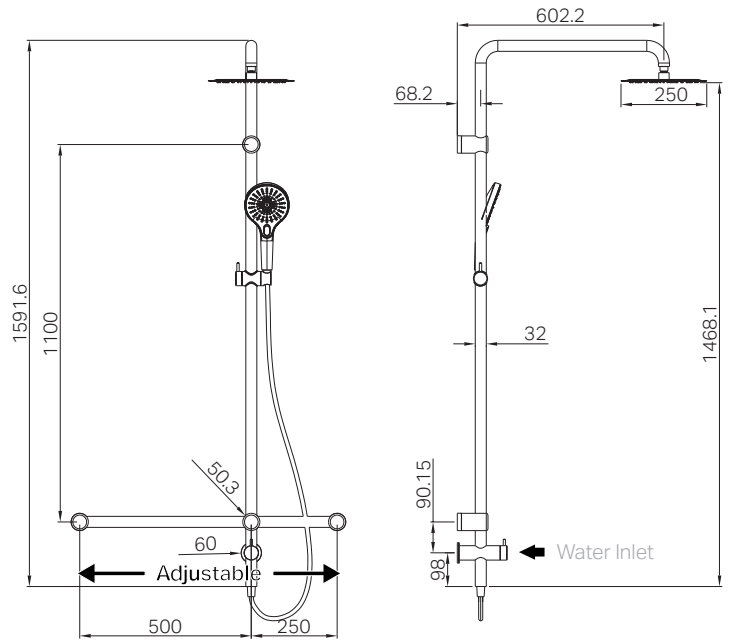

NRCS006MB
Matte Black

NRCS006GM
Gun Metal

NRCS006BN
Brushed Nickel

NRCS006BG
Brushed Gold

NRCS006BZ
Brushed Bronze

Left / Right Horizontal Grab Rails Interchangeable

NRCS008CH

Mecca Care 32mm T Bar Grab Rail 1100x750mm Twin Shower Set Chrome