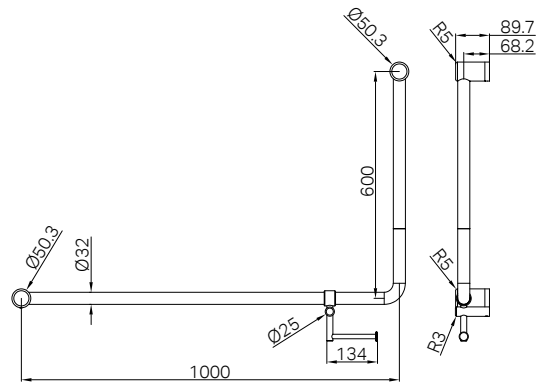

NRCR3290ehCH

Mecca Care 32mm DDA Accessible Toilet 90 Degree Bent Tube Grab Rail 600X1000mm With Toilet Roll Holder Chrome

Colours Available :