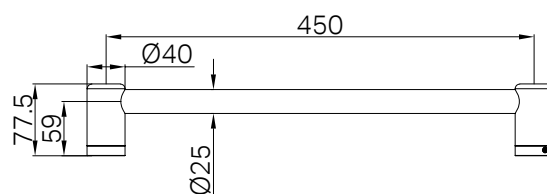

NRCR2512CH

Mecca Care 25mm Grab Rail 300mm Chrome

Colours Available :

NRCR2512MB
Matte Black

NRCR2512GM
Gun Metal

NRCR2512BN
Brushed Nickel

NRCR2512BG
Brushed Gold

NRCR2512BZ
Brushed Bronze

47