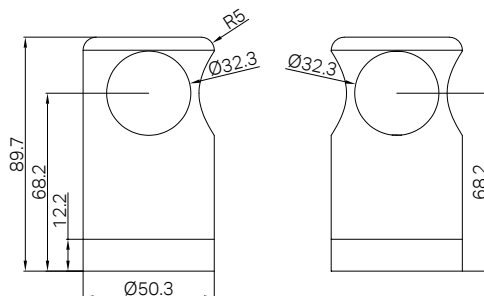

NR5390430CH

Mecca Care Make Your Own 32mm Grab Rail T Bar Bracket Chrome

Colours Available :