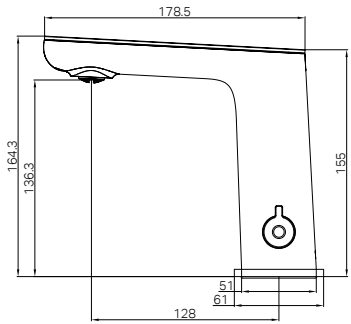

NR222101CH

Claudia Sensor Mixer With Black Top Display Chrome

Colours Available :

WELS Rating : 6 Star, 5L/Min

WELS Registration No. : T40943