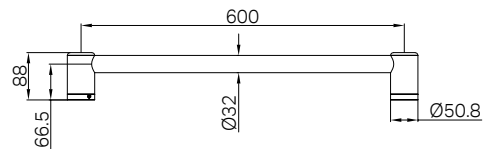

NRCR3224CH

Mecca Care 32mm Grab Rail 600mm Chrome

Colours Available :