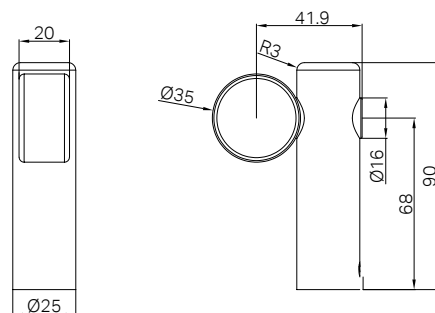

NR5390429CH

Mecca Care Make Your Own 32mm Hand Rail Undermount Mid Bracket Chrome

Colours Available :