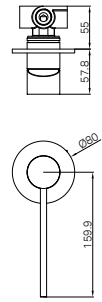

NR221911xCH

Mecca Care Shower Mixer Chrome

Colours Available :

NR221911xtCH

Mecca Care Shower Mixer Trim Kits Only Chrome

Colours Available :

NRUB002P

Premium 35mm Universal Shower Mixer Body Only