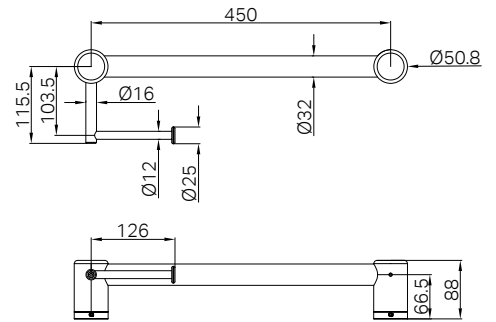

NRCR3218aCH

Mecca Care 32mm Grab Rail With Toilet Roll Holder 450mm Chrome

Colours Available :

25

NRCR3212CH

Mecca Care 32mm Grab Rail 300mm Chrome

Colours Available :