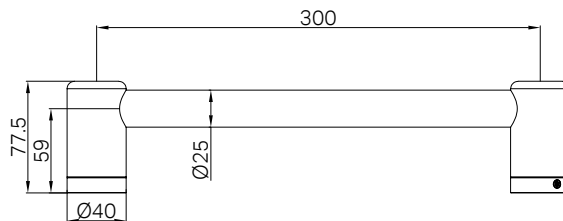

NRCR2512CH

Mecca Care 25mm Grab Rail 300mm Chrome

Colours Available :

NRCR2512MB
Matte Black

NRCR2512GM
Gun Metal

NRCR2512BN
Brushed Nickel

NRCR2512BG
Brushed Gold

NRCR2512BZ
Brushed Bronze

47

NRCR2518CH

Mecca Care 25mm Grab Rail 450mm Chrome

Colours Available :