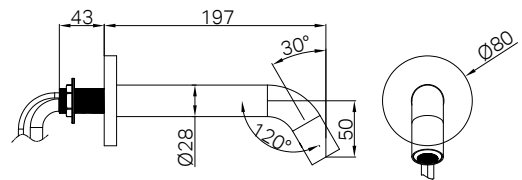

NR405CH

Mecca Wall-Mount Sensor Tap 80mm Plate Chrome

Colours Available :

WELS Rating : 6 Star, 6L/Min
WELS Registration No. : T42684