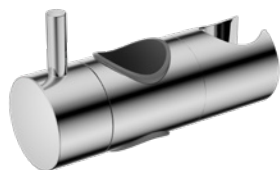

NRCS004sICH

Slider For Mecca Care 25mm Grab Rail And Adjustable Shower Rail Set 900mm Chrome

Colours Available :