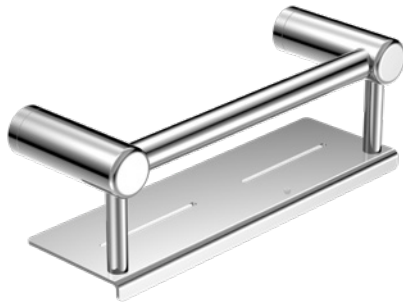

Colours Available :

NRCR2530dMB
Matte Black

NRCR2530dGM
Gun Metal

NRCR2530dBN
Brushed Nickel

NRCR2530dBG
Brushed Gold

NRCR2530dBZ
Brushed Bronze

NRCR2512cCH

Mecca Care 25mm Grab Rail With Shelf 300mm Chrome