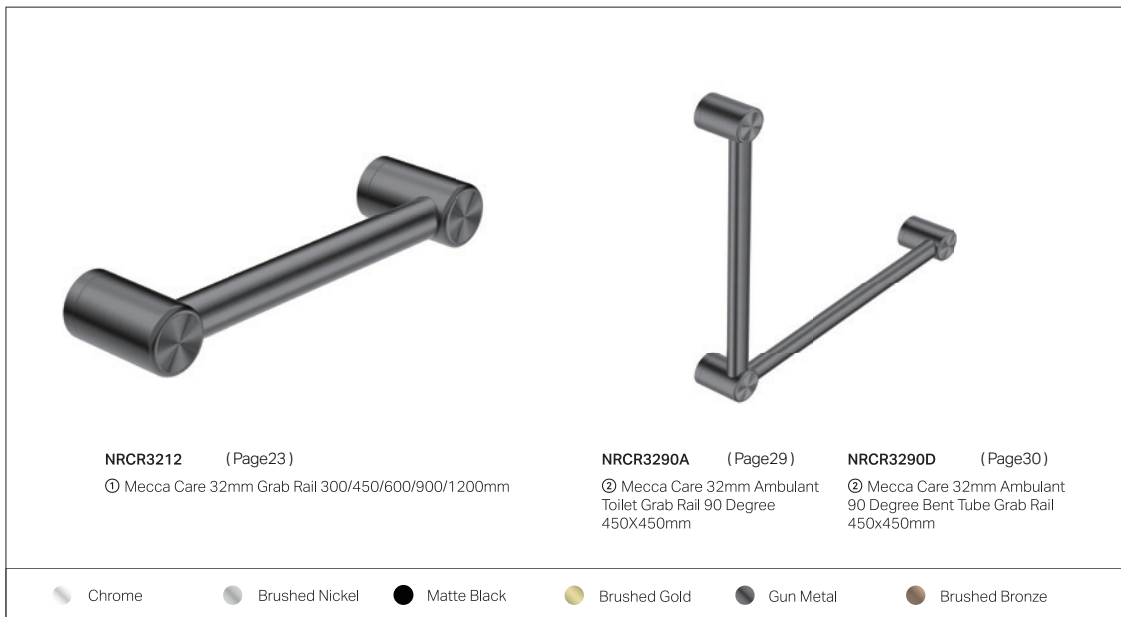

For private homes you can choose from any of our 25 or 32mm diameter grab rails.

For more detailed information on bathroom layout and position of fixings see AS1428.1-2021.

ASSISTED LIVING BATH RAIL

FRONT VIEW

SIDE VIEW

17

For private homes you can choose from any of our 25 or 32mm diameter grab rails.

ASSISTED LIVING TOILET

FRONT VIEW

18

NRCR2512A (Page41)
 ① Mecca Care 25mm Toilet Roll Rail 300mm

NRCR3218A (Page23)
 ① Mecca Care 32mm Grab Rail With Toilet Roll Holder 450mm

NRCR3286 (Page27)
 ① Mecca Care Heavy Duty Toilet Roll Holder

● Chrome
● Brushed Nickel
● Matte Black
● Brushed Gold
● Gun Metal
● Brushed Bronze

For private homes you can choose from any of our 25 or 32mm diameter grab rails.