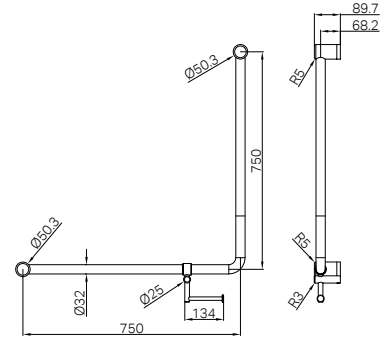

Mecca Care Make Your Own 32mm
Grab or Hand rail 32mm Diameter Rail
1200mm Long Brushed Gold

NR5390430BG

Mecca Care Make Your Own 32mm
Grab Rail T Bar Bracket Brushed Gold

NR5390430BG

Mecca Care 32mm DDA Accessible Toilet 90 Degree Bent
Tube Grab Rail 600X1000mm Brushed Gold