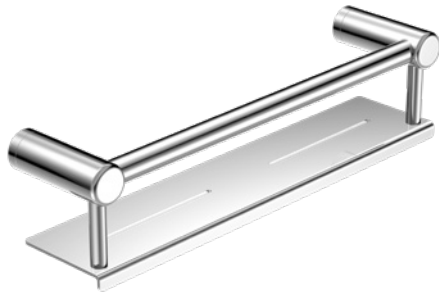

Colours Available :

NRCR2512cMB
Matte Black

NRCR2512cGM
Gun Metal

NRCR2512cBN
Brushed Nickel

NRCR2512cBG
Brushed Gold

NRCR2512cBZ
Brushed Bronze

NRCR2518cCH

Mecca Care 25mm Grab Rail With Shelf 450mm Chrome