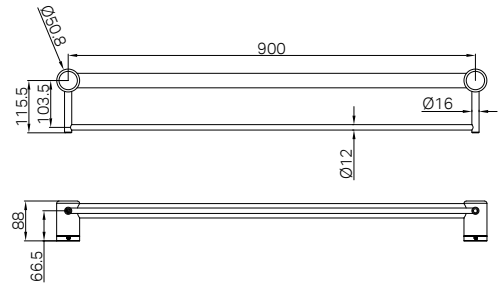

NRCR3230bCH

Mecca Care 32mm Grab Rail With Towel Holder 900mm Chrome

Colours Available :

29

NRCR3286CH

Mecca Care Heavy Duty Toilet Roll Holder Chrome

Colours Available :