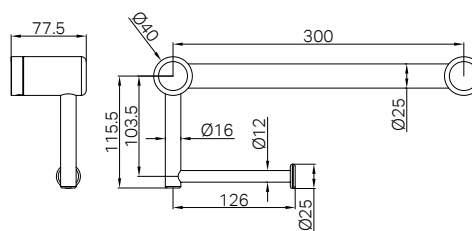

NRCR2582CH

Mecca Care 25mm Wall Hook Chrome

Colours Available :

NRCR2582MB
Matte Black

NRCR2582GM
Gun Metal

NRCR2582BN
Brushed Nickel

NRCR2582BG
Brushed Gold

NRCR2582BZ
Brushed Bronze

45