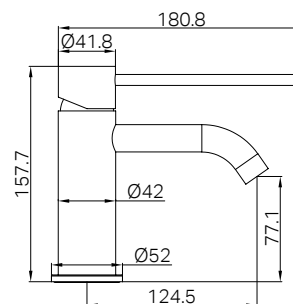

NR221901CH

Mecca Basin Mixer Chrome

Colours Available :

WELS Rating : 5 Star, 5L/Min

WELS Registration No. : T43208

75