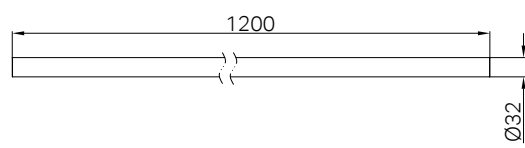

NR5420007CH

Mecca Care Make Your Own 32mm Diameter Grab or Hand Rail 1200mm Length Chrome

Colours Available :

NR5420009CH

Mecca Care Make Your Own 25mm Diameter Grab Rail 1200mm Length Chrome

Colours Available :