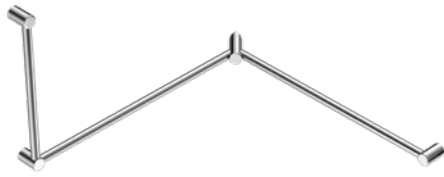

Mecca Care 32mm DDA Accessible Toilet Grab Rail Set 45 Degree 750X900mm Chrome

Colours Available :

NRCR3245MB
Matte Black

NRCR3245GM
Gun Metal

NRCR3245BN
Brushed Nickel

NRCR3245BG
Brushed Gold

NRCR3245BZ
Brushed Bronze