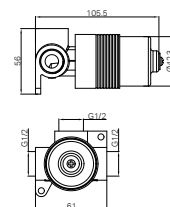

NR221911CH

Can be installed to comply with AS1428.1 requirements.

Mecca Shower Mixer 80mm Plate Chrome

Colours Available :

NR221911tCH

Mecca Shower Mixer 80mm Plate Trim Kits Only Chrome

Colours Available :