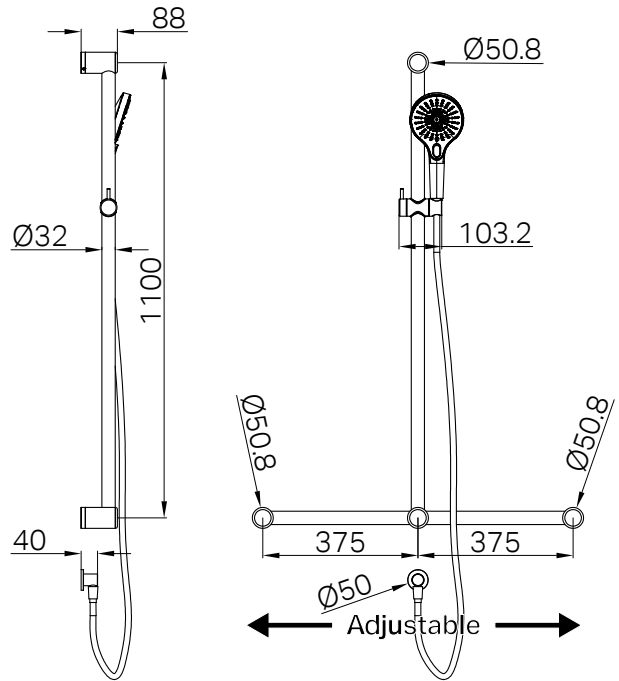

NRCS006CH

Mecca Care 32mm T Bar Grab Rail And Adjustable Shower Set 1100X750mm Chrome

Colours Available :

WELS Rating : 3 Star, 9L/Min
WELS Registration No. : S17576