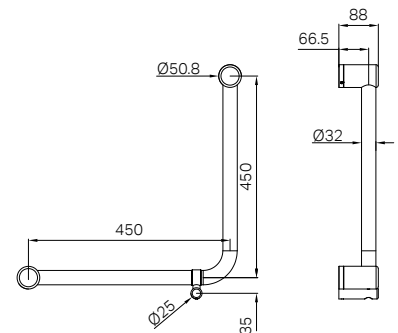

NRCR3290dCH

Mecca Care 32mm Ambulant 90 Degree Bent Tube Grab Rail 450X450mm Chrome

Colours Available :