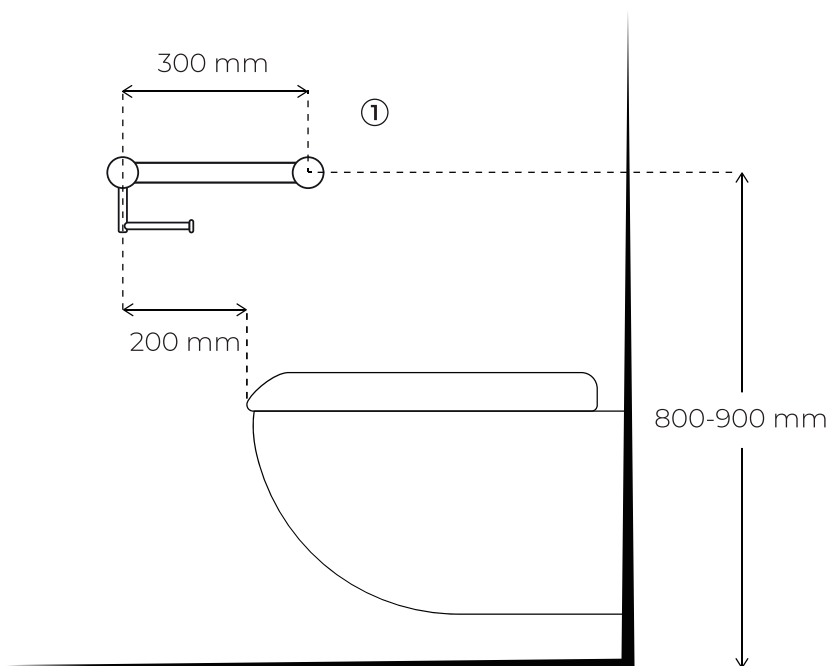

SIDE VIEW

17

For private homes you can choose from any of our 25 or 32mm diameter grab rails.

ASSISTED LIVING TOILET

FRONT VIEW

18

NRCR2512A (Page41)
 ① Mecca Care 25mm Toilet Roll Rail 300mm

NRCR3218A (Page23)
 ① Mecca Care 32mm Grab Rail With Toilet Roll Holder 450mm