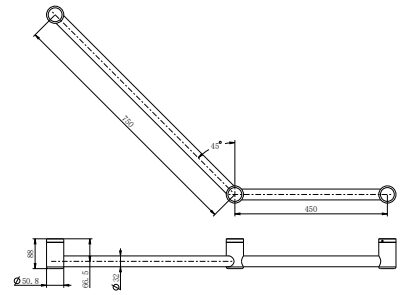

NRCR3245aCH

Mecca Care 32mm Ambulant Toilet Grab Rail 45 Degree 750X450mm Chrome

Colours Available :

NRCR3245aGM
Gun Metal

NRCR3245aBN
Brushed Nickel

NRCR3245aBG
Brushed Gold

NRCR3245aBZ
Brushed Bronze

37

NRCR3245CH

Mecca Care 32mm DDA Accessible Toilet Grab Rail Set 45 Degree 750X900mm Chrome

Colours Available :