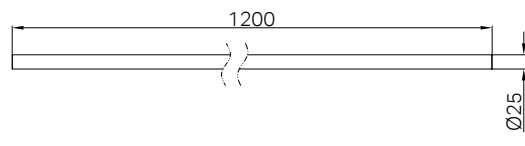

NR5420007CH

Mecca Care Make Your Own 32mm Diameter Grab or Hand Rail 1200mm Length Chrome

Colours Available :

NR5420009CH

Mecca Care Make Your Own 25mm Diameter Grab Rail 1200mm Length Chrome

Colours Available :