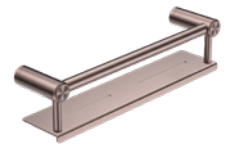

NRCR2518cBZ
Brushed Bronze

51