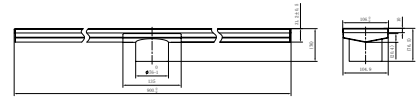

NRFG003hsMB

Tile Insert V Channel Floor Grate 80mm Outlet With Hole Saw Matte Black

Colours Available: ● ● ● ● ●

NRFG001MB

Tile Insert V Channel Floor Grate 80/89mm Outlet Without Outlet And Hole Saw Matte Black

Colours Available: ● ● ● ● ●

NRHS003

80mm Outlet And Hole Saw Kit