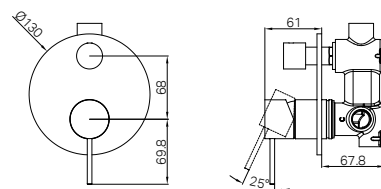

NR221911aCH

Mecca Shower Mixer With Divertor Chrome

Colours Available :

79

NR221911atCH

Mecca Shower Mixer With Divertor Trim Kits Only Chrome

Colours Available :