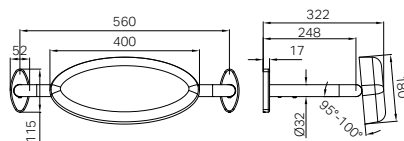

NRCR0001CH

Mecca Care DDA Accessible Toilet Backrest Chrome

Colours Available :

69

NRCR0006CH

Mecca Care Curtain Rail 1200x1200mm 90 Degree Chrome

Colours Available :