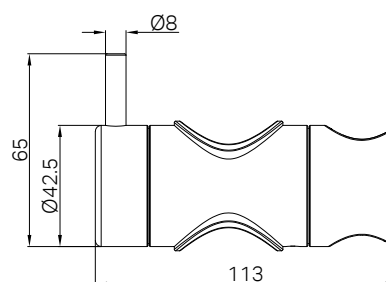

NR5390431CH

Mecca Care Make Your Own 32mm Corner Wrap Bracket Chrome

Colours Available:

65