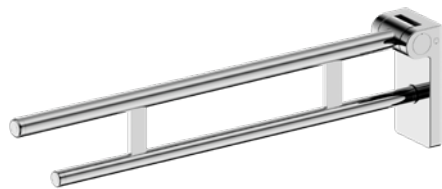

NRCR0007CH

Mecca Care Foldable Toilet Support Arm Chrome

Colours Available :