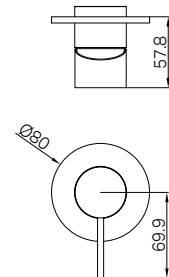

NR221911CH

Can be installed to comply with AS1428.1 requirements.

Mecca Shower Mixer 80mm Plate Chrome

Colours Available :