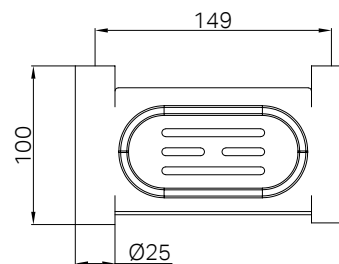

NR2381CH

New Mecca Soap Dish Holder Chrome

Colours Available :