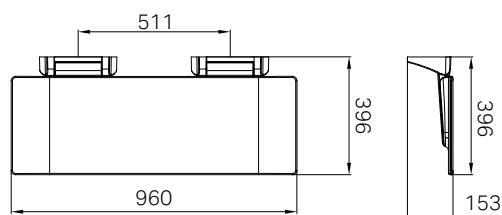

NRCR0002CH

Mecca Care Shower Seat 960x330mm Chrome

Colours Available :

71

NRCR0003CH

Mecca Care Shower Seat 400x330mm Chrome

Colours Available :