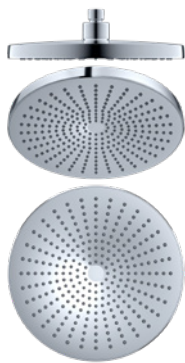

NR508079CH

Opal 250mm Shower Head Chrome

Colours Available :

WELS Rating : 3 Star, 9L/Min
WELS Registration No. : S17297