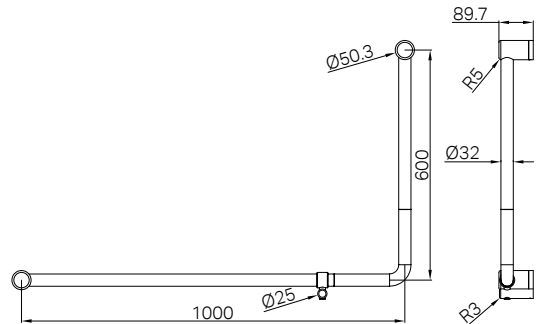

NRCR3290eCH

Mecca Care 32mm DDA Accessible Toilet 90 Degree Bent Tube Grab Rail 600X1000mm Chrome

Colours Available :