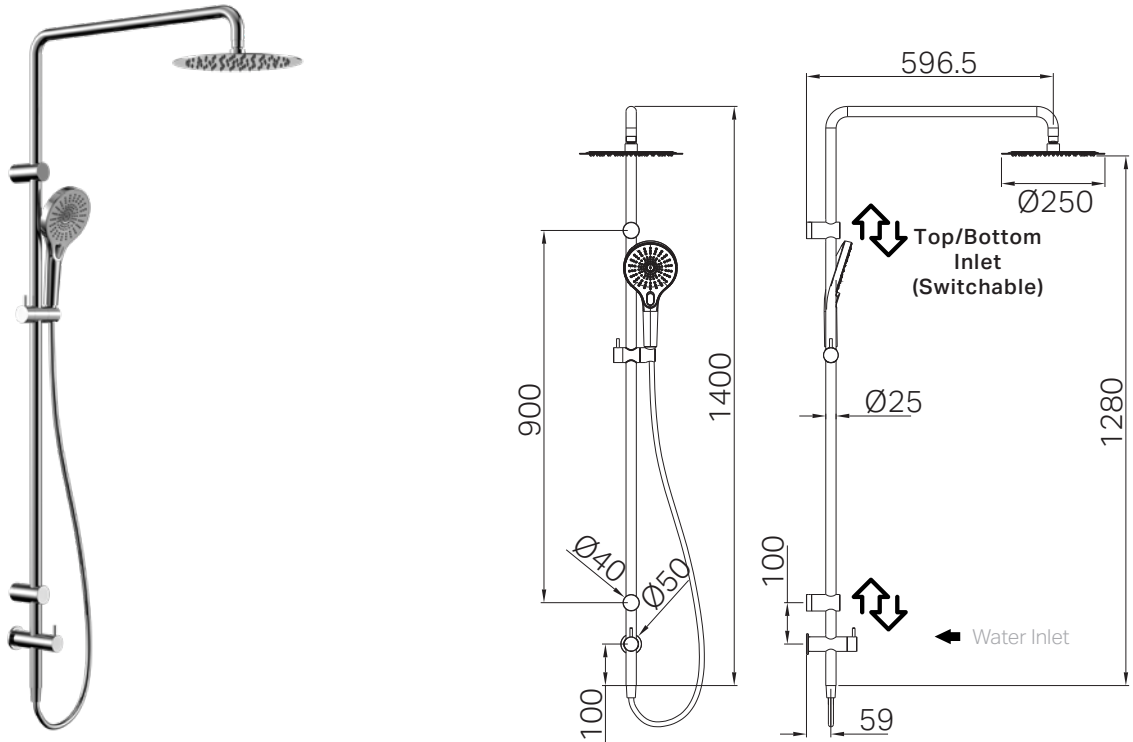

NRCS007CH

Mecca Care 25mm Grab Rail 900mm Twin Shower Set Chrome

Colours Available :

WELS Rating : Overhead shower 4 Star 7.5L/Min,
Hand Shower 4 Star 7.5L/Min
WELS Registration No. : S18358