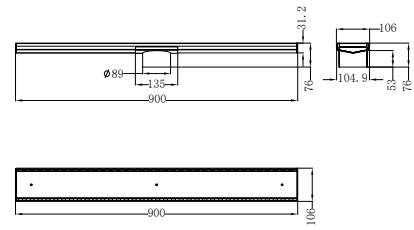

NRFG001hsMB

Tile Insert V Channel Floor Grate 89mm Outlet With Hole Saw Matte Black

Colours Available :

85

NRFG001MB

Tile Insert V Channel Floor Grate 80/89mm Outlet Without Outlet And Hole Saw Matte Black

Colours Available :

NRFG001hs

90mm Outlet And Hole Saw Kit