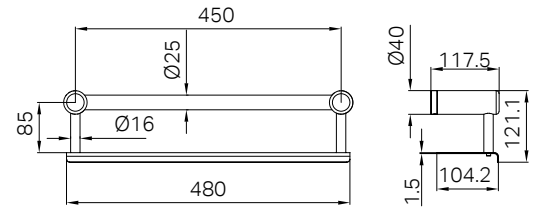

NRCR2518cCH

Mecca Care 25mm Grab Rail With Shelf 450mm Chrome

Colours Available :

51