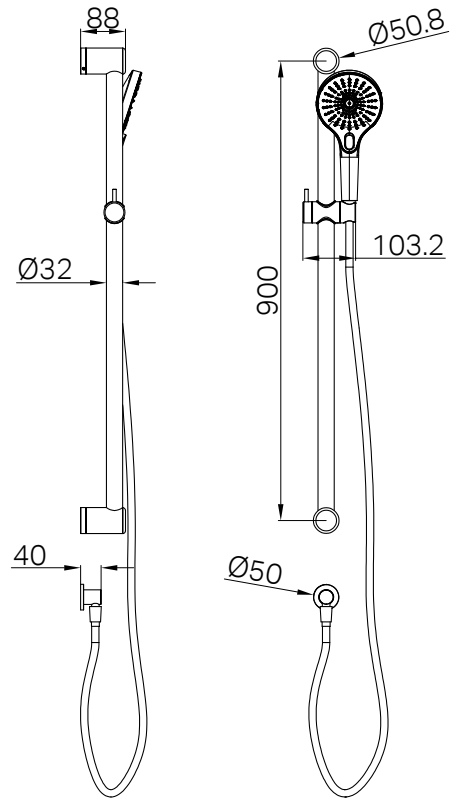

NRCR0007BZ
Brushed Bronze

39

NRCS005CH

Mecca Care 32mm Grab Rail And Adjustable Shower Rail Set 900mm Chrome

Colours Available :

WELS Rating : 3 Star, 9L/Min
WELS Registration No. : S17575

NRCS005MB
Matte Black