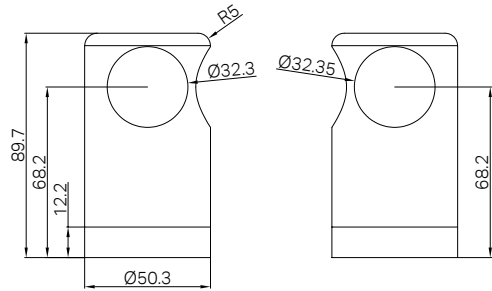

NR5390428CH

Mecca Care Make Your Own 32mm Grab Rail 90 Degree Bracket Chrome

Colours Available :