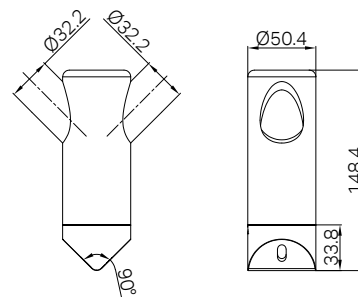

NR5390431CH

Mecca Care Make Your Own 32mm Corner Wrap Bracket Chrome

Colours Available:

65

NRCS005sICH

Slider For Mecca Care 32mm Grab Rail Shower Rail Set Chrome

Colours Available: