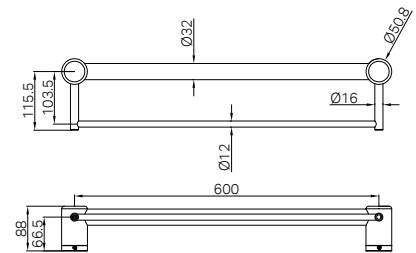

NRCR3224bCH

Mecca Care 32mm Grab Rail With Towel Holder 600mm Chrome

Colours Available :