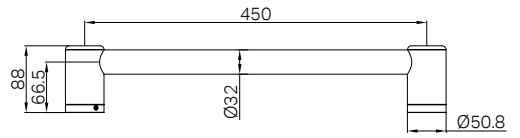

NRCR3212BG
Brushed Gold

NRCR3212BZ
Brushed Bronze

NRCR3218CH

Mecca Care 32mm Grab Rail 450mm Chrome

Colours Available :

NRCR3218MB
Matte Black

NRCR3218GM
Gun Metal

NRCR3218BN
Brushed Nickel

NRCR3218BG
Brushed Gold

NRCR3218BZ
Brushed Bronze