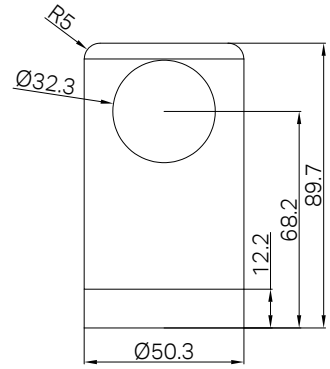

NRCS004sIBG
Brushed Gold

NRCS004sIBZ
Brushed Bronze

NR5390427CH

Mecca Care Make Your Own 32mm Grab Rail End Bracket Chrome

Colours Available :