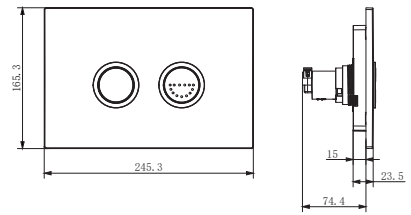

NRCRPL002CH

Mecca Care Raised Disabled Care Pneumatic Flush Buttons Plate DDA Accessible Toilet Compliant Chrome

Colours Available:

91