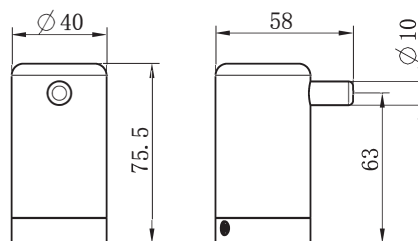

NRCR2582CH

Mecca Care 25mm Wall Hook Chrome

Colours Available :

NRCR2582MB
Matte Black

NRCR2582GM
Gun Metal

NRCR2582BN
Brushed Nickel

NRCR2582BG
Brushed Gold

NRCR2582BZ
Brushed Bronze

45

NRCR2512aCH

Mecca Care 25mm Toilet Roll Rail 300mm Chrome

Colours Available :