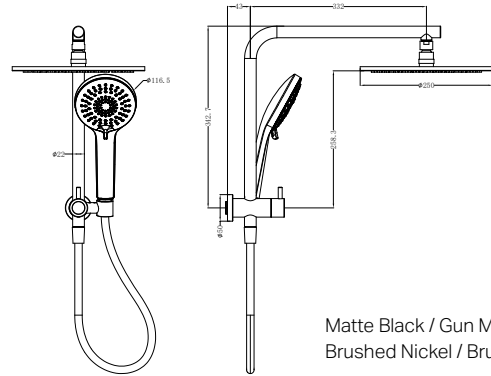

Matte Black / Gun Metal /
Brushed Nickel / Brushed Gold

83

NR250805eCH

Mecca 2 In 1 Twin Shower Chrome

Colours Available :

WELS Rating : Overhead Shower 9L/Min, 3 Star,
Hand Shower 7.5L/Min, Not Star Rated
WELS Registration No. : S18365

Mecca 2 In 1 Twin Shower

Colours Available :

WELS Rating : Overhead Shower 9L/Min, 3 Star,
Hand Shower 7.5L/Min, Not Star Rated
WELS Registration No. : S18366