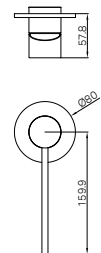

NR221911xCH

Mecca Care Shower Mixer Chrome

Colours Available :

NR221911xtCH

Mecca Care Shower Mixer Trim Kits Only Chrome

Colours Available :

NRUB002P

Premium 35mm Universal Shower Mixer Body Only