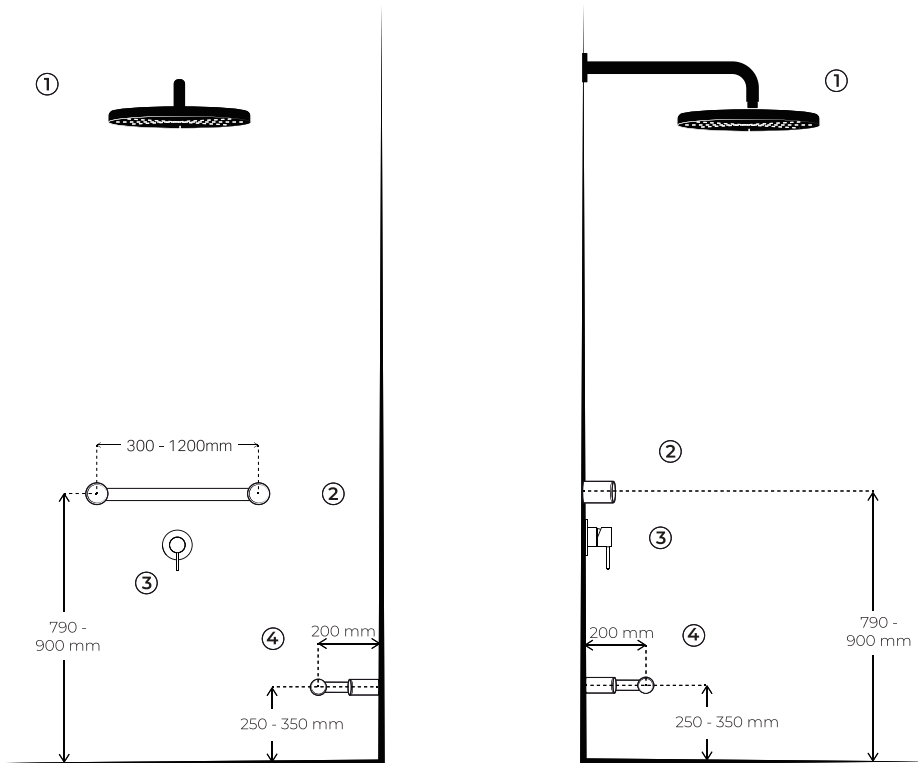

ASSISTED LIVING SHOWER – BASIC

FRONT VIEW

SIDE VIEW

21

	NR502 ① Round Shower Arm 330mm Length		NRCR2512/2518/2524/2530/2548 ② Mecca Care 25mm Rail 300/450/600/900/1200mm (Page43-45)
	NR508079 (Page78) ① Opal 250mm Shower Head		NRCR2508W ④ Mecca Care 25mm Footrest Corner Grab Rail 215mm (Page47)
● Chrome ● Brushed Nickel ● Matte Black ● Brushed Gold ● Gun Metal ● Brushed Bronze			

For private homes you can choose from any of our 25 or 32mm diameter grab rails.

For more detailed information on bathroom layout and position of fixings see AS1428.1-2021.