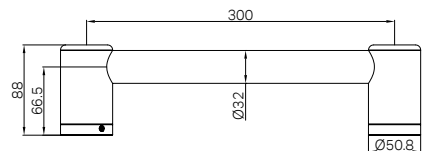

NRCR3212CH

Mecca Care 32mm Grab Rail 300mm Chrome

Colours Available :