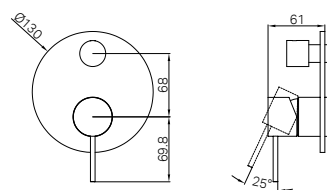

NR221911aCH

Mecca Shower Mixer With Divertor Chrome

Colours Available :

79