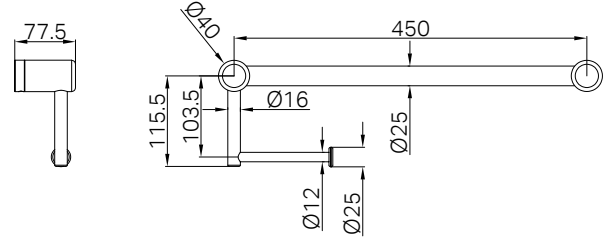

NRCR2518aCH

Mecca Care 25mm Toilet Roll Rail 450mm Chrome

Colours Available :