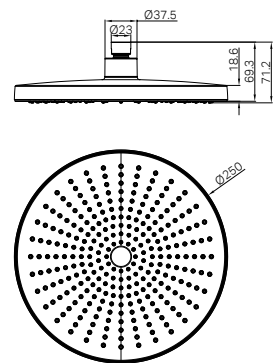

NR508079CH

Opal 250mm Shower Head Chrome

Colours Available :

WELS Rating : 3 Star, 9L/Min
WELS Registration No. : S17297