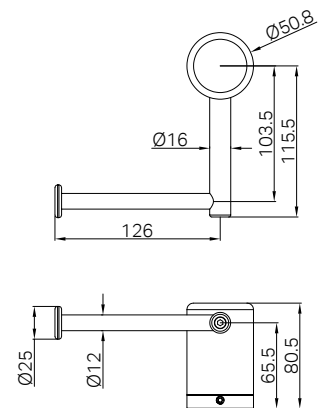

NRCR3230bCH

Mecca Care 32mm Grab Rail With Towel Holder 900mm Chrome

Colours Available :

29