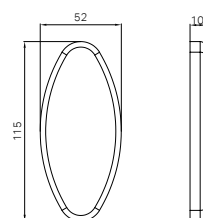

NRCR0004CH

Mecca Care 32mm Grab Rail Cap Chrome

Colours Available :

NRCR0004MB
Matte Black

NRCR0004GM
Gun Metal

NRCR0004BN
Brushed Nickel

NRCR0004BG
Brushed Gold

NRCR0004BZ
Brushed Bronze

73