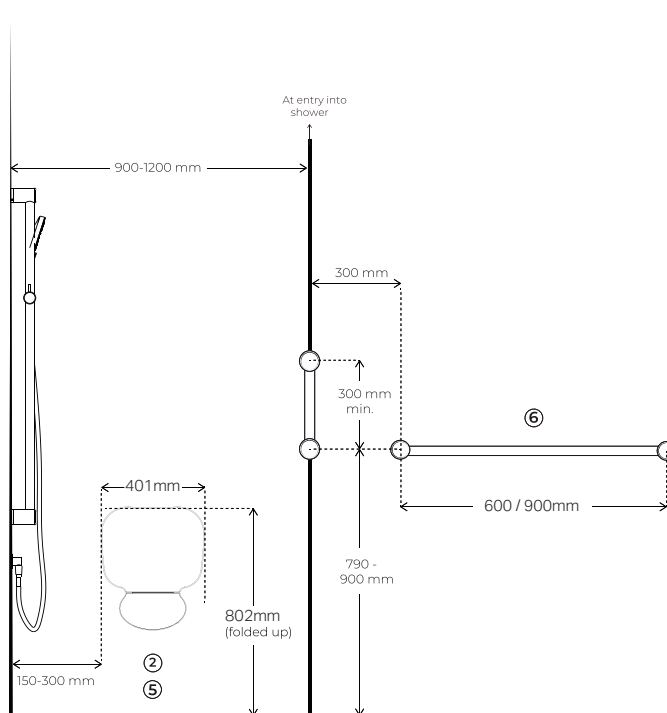

ASSISTED LIVING SHOWER – PREMIUM

FRONT VIEW

SIDE VIEW

16

<p>NRCS004 / NRCS005 (Page48/35) ① Mecca Care 25mm Grab Rail And Adjustable Shower Rail Set 900mm</p>	<p>NRCR0003 (Page65) ② Mecca Care Shower Seat 400X330mm</p>	<p>NR221911X ③ Mecca Care Shower Mixer (Page70)</p>
<p>NRCR2512C (Page46) ④ Mecca Care 25mm Grab Rail With Shelf 300mm</p>	<p>NRFW008 / NRFG002HS ⑤ 130mm Square Tile Insert Floor Waste 100mm Outlet (Page81)</p>	<p>NRCR2524D / 2530D ⑥ Mecca Care 25mm Double Towel Grab Rail 600mm (Page45/46)</p>
<p> Chrome Brushed Nickel Matte Black Brushed Gold Gun Metal Brushed Bronze </p>		