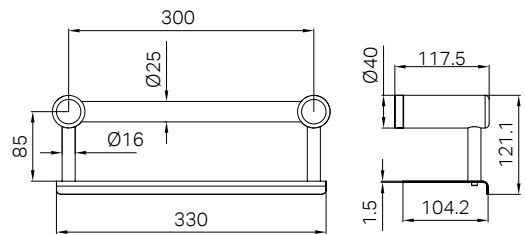

NRCR2512cCH

Mecca Care 25mm Grab Rail With Shelf 300mm Chrome

Colours Available :