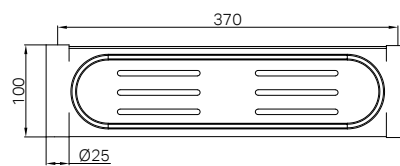

NR2387aCH

New Mecca Metal Shower Shelf Chrome

Colours Available :

NR2387aMB
Matte Black

NR2387aBN
Brushed Nickel

NR2387aBG
Brushed Gold

NR2387aBZ
Brushed Bronze

NR2381CH

New Mecca Soap Dish Holder Chrome

Colours Available :