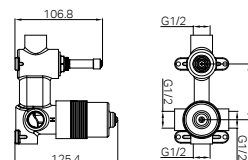

NR221911aCH

Mecca Shower Mixer With Divertor Chrome

Colours Available :

79

NR221911atCH

Mecca Shower Mixer With Divertor Trim Kits Only Chrome

Colours Available :