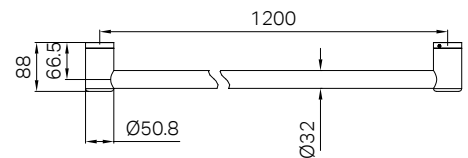

NRCR3230CH

Mecca Care 32mm Grab Rail 900mm Chrome

Colours Available :

NRCR3230MB
Matte Black

NRCR3230GM
Gun Metal

NRCR3230BN
Brushed Nickel

NRCR3230BG
Brushed Gold

NRCR3230BZ
Brushed Bronze

27