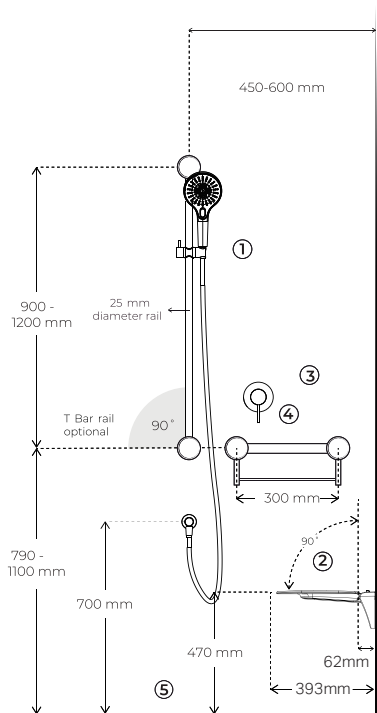

ASSISTED LIVING SHOWER – PREMIUM

FRONT VIEW

SIDE VIEW

16

<p>NRCS004 / NRCS005 (Page48/35) ① Mecca Care 25mm Grab Rail And Adjustable Shower Rail Set 900mm</p>	<p>NRCR0003 (Page65) ② Mecca Care Shower Seat 400X330mm</p>	<p>NR221911X ③ Mecca Care Shower Mixer (Page70)</p>
<p>NRCR2512C (Page46) ④ Mecca Care 25mm Grab Rail With Shelf 300mm</p>	<p>NRFW008 / NRFG002HS ⑤ 130mm Square Tile Insert Floor Waste 100mm Outlet (Page81)</p>	<p>NRCR2524D / 2530D ⑥ Mecca Care 25mm Double Towel Grab Rail 600mm (Page45/46)</p>
<p> Chrome Brushed Nickel Matte Black Brushed Gold Gun Metal Brushed Bronze </p>		