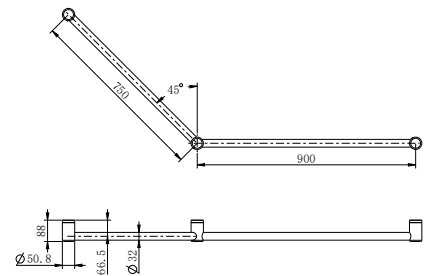

NRCR3245aCH

Mecca Care 32mm Ambulant Toilet Grab Rail 45 Degree 750X450mm Chrome

Colours Available :

NRCR3245aGM
Gun Metal

NRCR3245aBN
Brushed Nickel

NRCR3245aBG
Brushed Gold

NRCR3245aBZ
Brushed Bronze

37