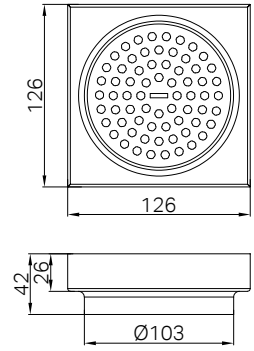

NRFG001BN
Brushed Nickel

NRFG001BZ
Brushed Bronze

NRHS003

80mm Outlet And Hole Saw Kit

NRFW008MB

130mm Square Tile Insert Floor Waste 100mm Outlet Matte Black

Colours Available : ● ● ● ● ●

NRFW008BG
Brushed Gold