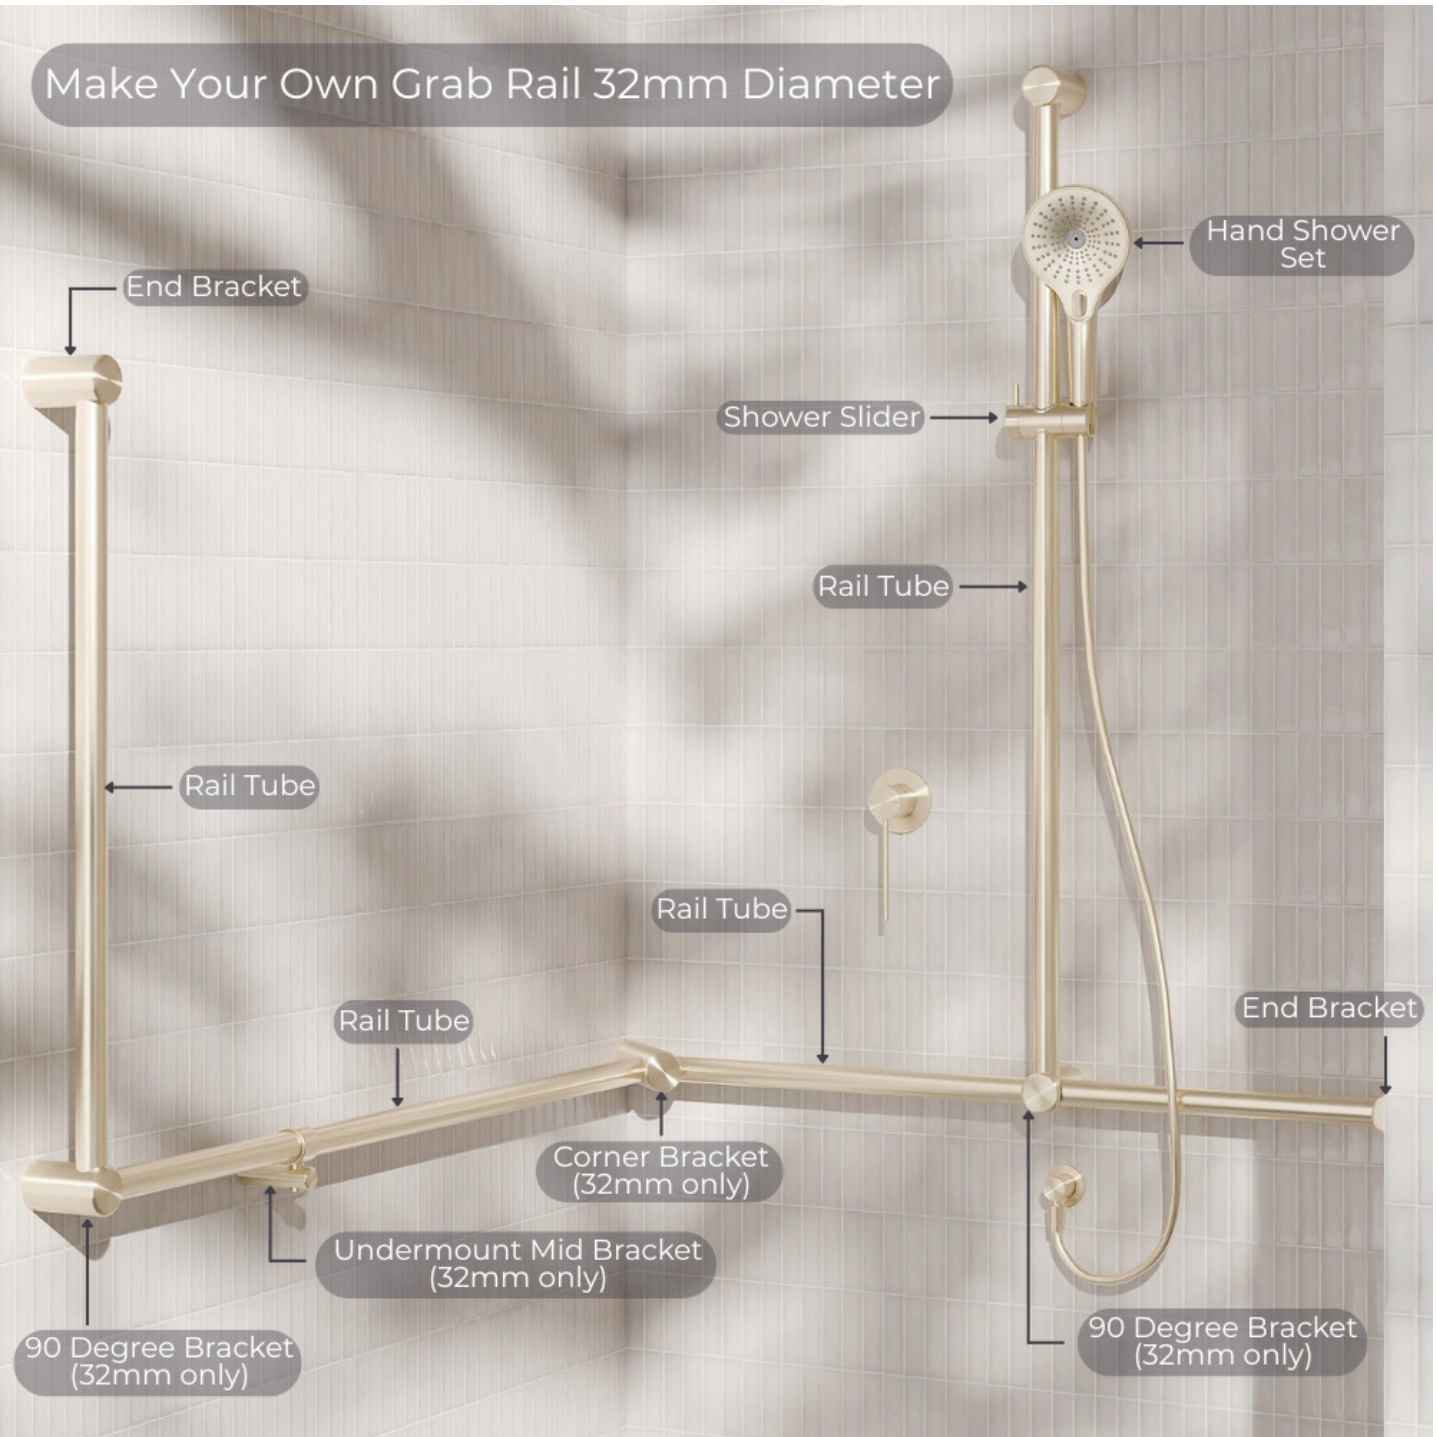

Make Your Own Grab Rail 32mm Diameter