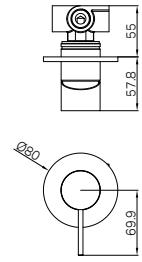

NR221911CH

Can be installed to comply with AS1428.1 requirements.

Mecca Shower Mixer 80mm Plate Chrome

Colours Available :

NR221911tCH

Mecca Shower Mixer 80mm Plate Trim Kits Only Chrome

Colours Available :