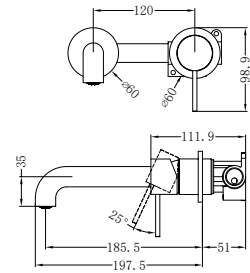

NR221910c185CH

Mecca Wall Basin/Bath Mixer Separate Back Plate 185mm Chrome

Colours Available :

WELS Rating : 5 Star, 6L/Min
WELS Registration No: T41621

77

NR221910c185tCH

Mecca Wall Basin/Bath Mixer Separate Back Plate 185mm Trim Kits Only Chrome

Colours Available :

WELS Rating : 5 Star, 6L/Min
WELS Registration No: T41621