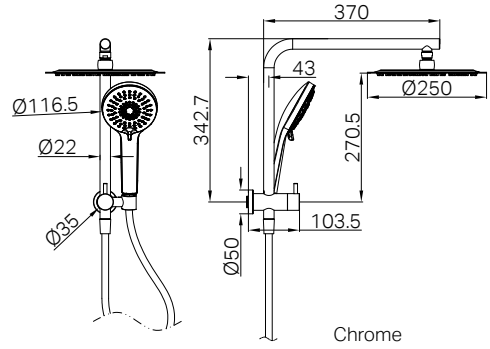

Chrome

83

NR250805eCH

Mecca 2 In 1 Twin Shower Chrome

Colours Available :

WELS Rating : Overhead Shower 9L/Min, 3 Star,
Hand Shower 7.5L/Min, Not Star Rated
WELS Registration No. : S18365

Mecca 2 In 1 Twin Shower

Colours Available :

WELS Rating : Overhead Shower 9L/Min, 3 Star,
Hand Shower 7.5L/Min, Not Star Rated
WELS Registration No. : S18366