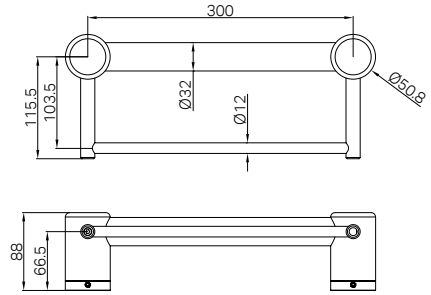

NRCR3212bCH

Mecca Care 32mm Grab Rail With Towel Holder 300mm Chrome

Colours Available :