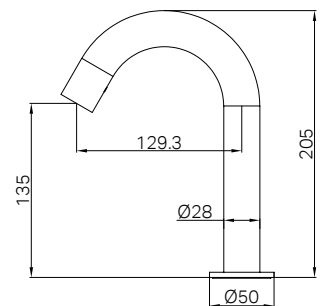

NR402CH

Mecca Sensor Tap Chrome

Colours Available :

WELS Rating : 6 Star, 6L/Min

WELS Registration No. : T42728