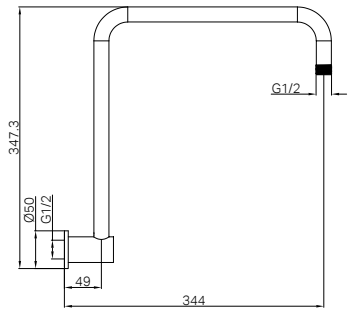

NR250805eBG
Brushed Gold

NR506CH

Round Swivel Shower Arm Chrome

Colours Available :