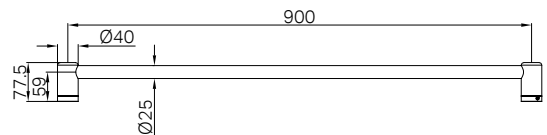

NRCR2530CH

Mecca Care 25mm Grab Rail 900mm Chrome

Colours Available :