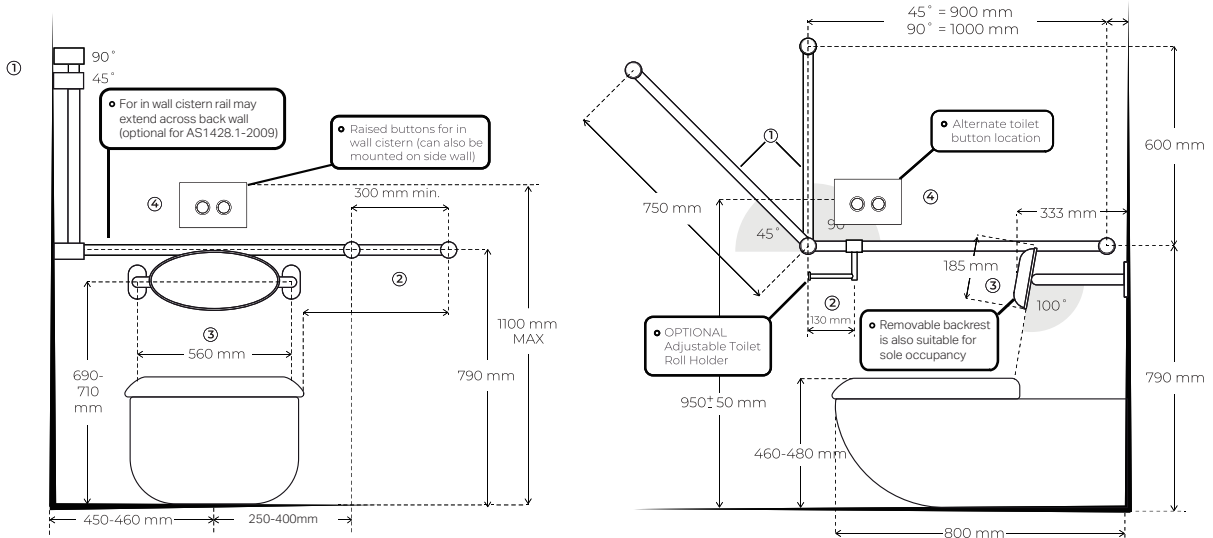

For more detailed information on bathroom layout and position of fixings see AS1428.1-2021.

AS1428.1 DDA WHEELCHAIR ACCESSIBLE TOILET

FRONT VIEW

SIDE VIEW

Note: Nero rails are set angles, either 45 or 90 degree, they can be cut to length if required