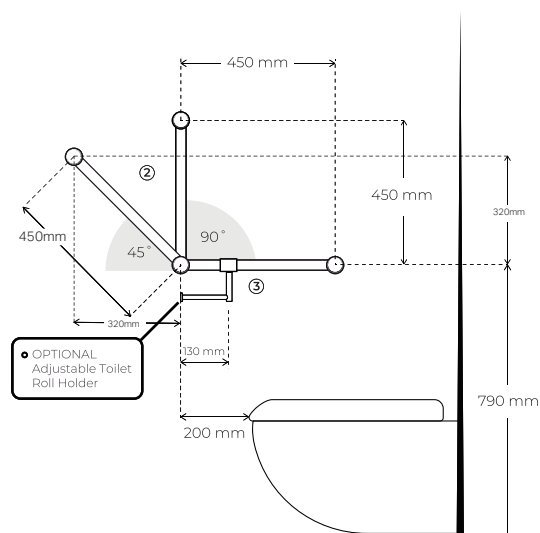

Chrome
 Brushed Nickel
 Matte Black
 Brushed Gold
 Gun Metal
 Brushed Bronze

Angled grab rails can be mounted on either left or right hand wall.

AS1428.1 AMBULANT TOILET CUBICLE

FRONT VIEW

SIDE VIEW

Note: Nero Rails Are Set Angles, Either 45 Or 90 Degree, They Can Be Cut To Length If Required