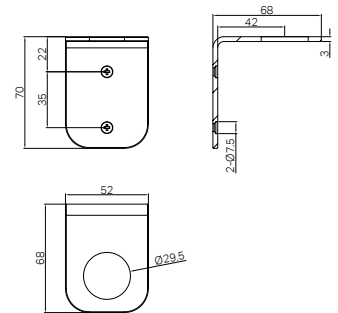

NR1985CH

Mecca Soap Bottle Holder Chrome

Colours Available :