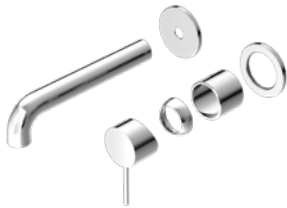

NR221910c185CH

Mecca Wall Basin/Bath Mixer Separate Back Plate 185mm Chrome

Colours Available :

WELS Rating : 5 Star, 6L/Min
WELS Registration No: T41621

77