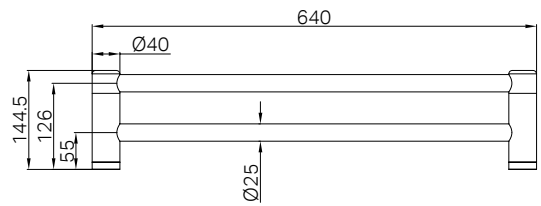

NRCR2548CH

Mecca Care 25mm Grab Rail 1200mm Chrome

Colours Available:

49