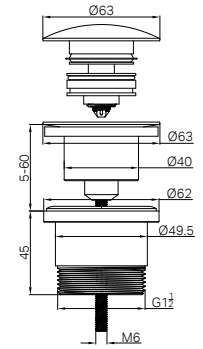

NRA706CH

Universal Pop Up Waste Chrome

Colours Available :