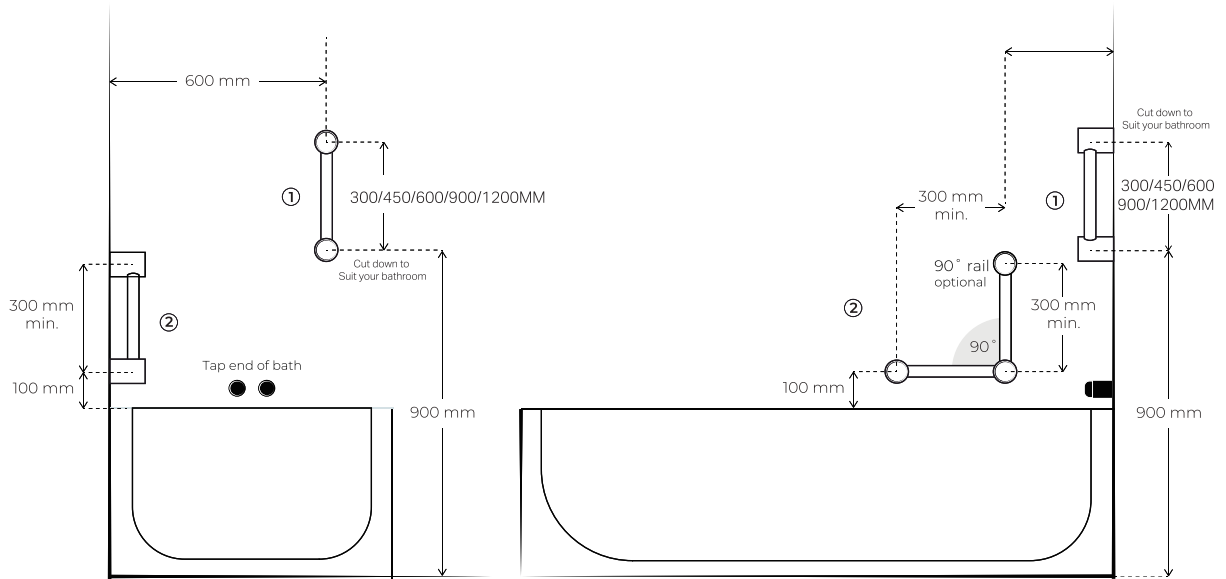

ASSISTED LIVING BATH RAIL

FRONT VIEW

SIDE VIEW

17