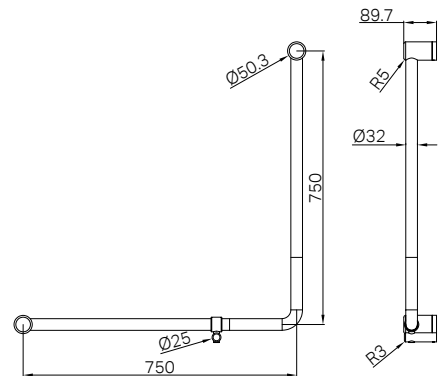

NRCR3290bhCH

Mecca Care 32mm 90 Degree NZ4121 Accessible Toilet Grab Rail 750X750mm With Toilet Roll Holder Chrome

Colours Available :

35