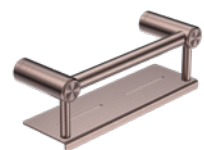

Colours Available :

NRCR2512cMB
Matte Black

NRCR2512cGM
Gun Metal

NRCR2512cBN
Brushed Nickel

NRCR2512cBG
Brushed Gold

NRCR2512cBZ
Brushed Bronze

NRCR2518cCH

Mecca Care 25mm Grab Rail With Shelf 450mm Chrome