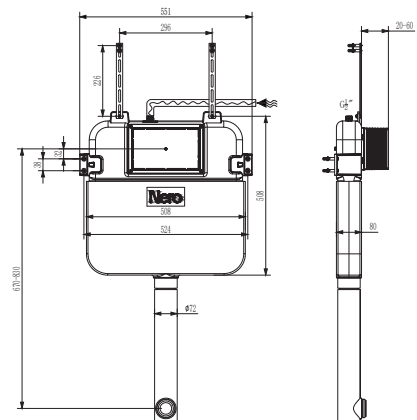

G30035

Concealed Pneumatic In-Wall Cistern

WELS Rating : 4 Star

Average Flush 3.5L/Min

Full Flush 4.7L/Min

Half Flush 3.2L/Min

WELS Registration No. : L07960