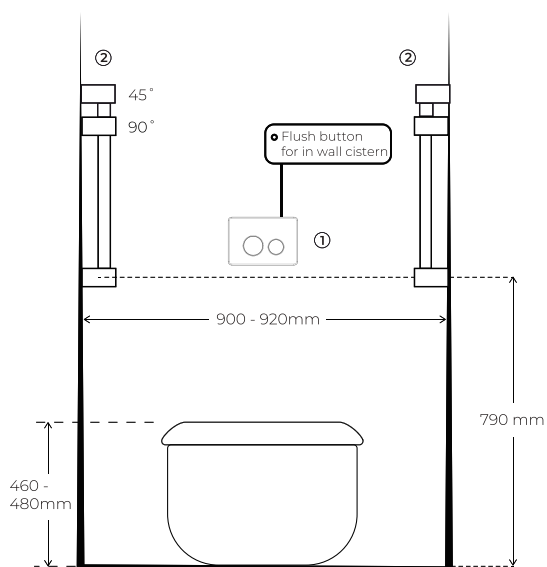

Chrome
 Brushed Nickel
 Matte Black
 Brushed Gold
 Gun Metal
 Brushed Bronze

Angled grab rails can be mounted on either left or right hand wall.

AS1428.1 AMBULANT TOILET CUBICLE

FRONT VIEW

SIDE VIEW

Note: Nero Rails Are Set Angles, Either 45 Or 90 Degree, They Can Be Cut To Length If Required