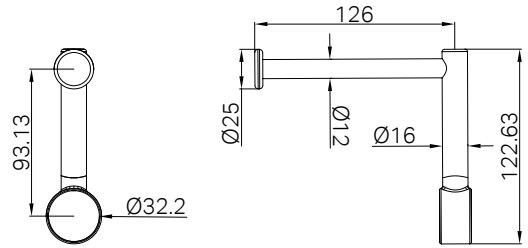

NRCR3286tCH

Mecca Care Add On Toilet Roll Holder Chrome

Colours Available :