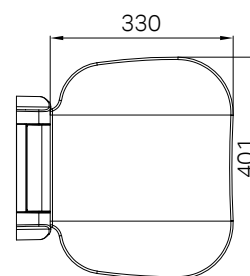

NRCR0002CH

Mecca Care Shower Seat 960x330mm Chrome

Colours Available :

71