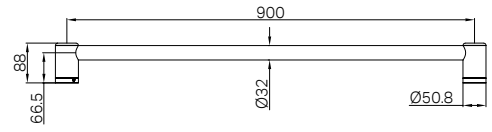

NRCR3230CH

Mecca Care 32mm Grab Rail 900mm Chrome

Colours Available :

NRCR3230MB
Matte Black

NRCR3230GM
Gun Metal

NRCR3230BN
Brushed Nickel

NRCR3230BG
Brushed Gold

NRCR3230BZ
Brushed Bronze

27

NRCR3248CH

Mecca Care 32mm Grab Rail 1200mm Chrome

Colours Available :