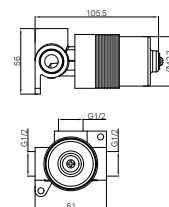

NRUB002P

Premium 35mm Universal Shower Mixer Body Only