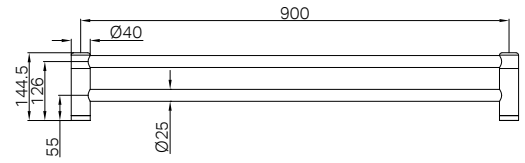

NRCR2524dBG
Brushed Gold

NRCR2524dBZ
Brushed Bronze

NRCR2530dCH

Mecca Care 25mm Double Towel Grab Rail 900mm Chrome

Colours Available :

NRCR2530dMB
Matte Black

NRCR2530dGM
Gun Metal

NRCR2530dBN
Brushed Nickel

NRCR2530dBG
Brushed Gold

NRCR2530dBZ
Brushed Bronze