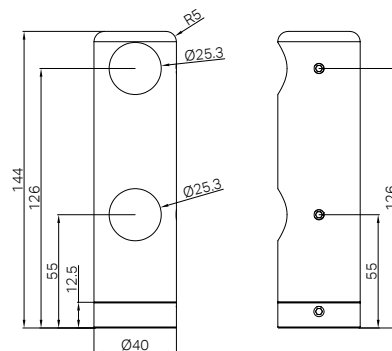

NR5390422CH

Mecca Care Make Your Own 25mm Grab Rail Double Towel Bracket Right Chrome

Colours Available :

NRCS004sICH

Slider For Mecca Care 25mm Grab Rail And Adjustable Shower Rail Set 900mm Chrome

Colours Available :