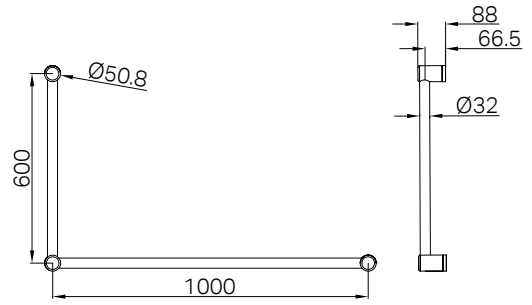

NRCR3290CH

Mecca Care 32mm DDA Accessible Toilet Grab Rail Set 90 Degree 600X1000mm Chrome

Colours Available :