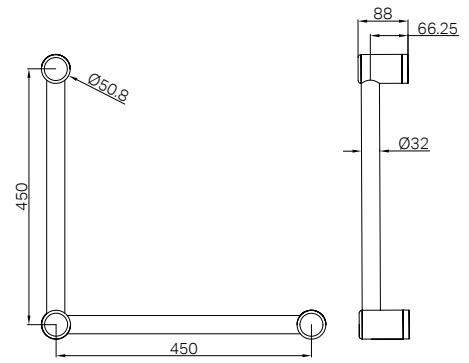

NRCR3290aCH

Mecca Care 32mm Ambulant Toilet Grab Rail 90 Degree 450X450mm Chrome

Colours Available :

31