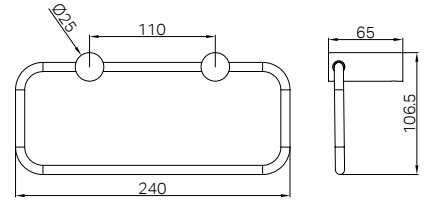

NR2380aCH

New Mecca Towel Ring Chrome

Colours Available :