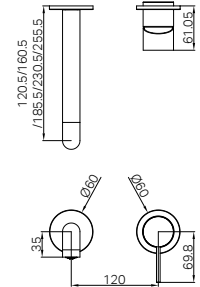

NR221910c185CH

Mecca Wall Basin/Bath Mixer Separate Back Plate 185mm Chrome

Colours Available :

WELS Rating : 5 Star, 6L/Min
WELS Registration No: T41621

77