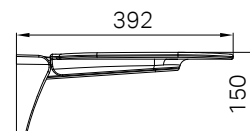

NRCR0002CH

Mecca Care Shower Seat 960x330mm Chrome

Colours Available :

71

NRCR0003CH

Mecca Care Shower Seat 400x330mm Chrome

Colours Available :