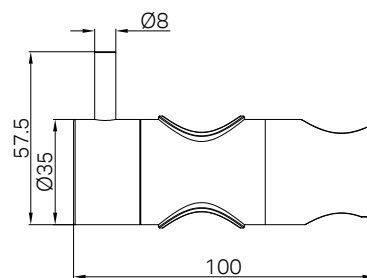

NRCS004sICH

Slider For Mecca Care 25mm Grab Rail And Adjustable Shower Rail Set 900mm Chrome

Colours Available :