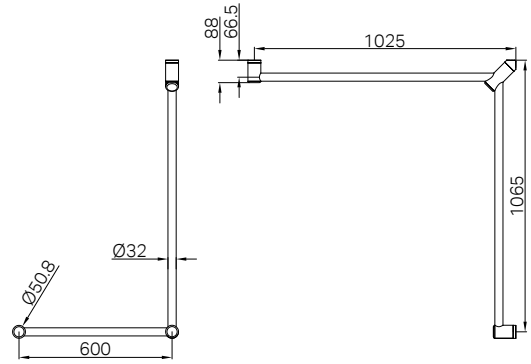

NRCR3290cCH

Mecca Care 32mm DDA Accessible Toilet Grab Rail Set 90 Degree Continuous 600X1065X1025mm Chrome

Colours Available :

NRCR3290cMB
Matte Black

NRCR3290cGM
Gun Metal

NRCR3290cBN
Brushed Nickel

NRCR3290cBG
Brushed Gold

NRCR3290cBZ
Brushed Bronze