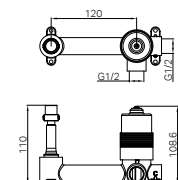

NR221910c185CH

Mecca Wall Basin/Bath Mixer Separate Back Plate 185mm Chrome

Colours Available :

WELS Rating : 5 Star, 6L/Min
WELS Registration No: T41621

77

NR221910c185tCH

Mecca Wall Basin/Bath Mixer Separate Back Plate 185mm Trim Kits Only Chrome

Colours Available :

WELS Rating : 5 Star, 6L/Min
WELS Registration No: T41621