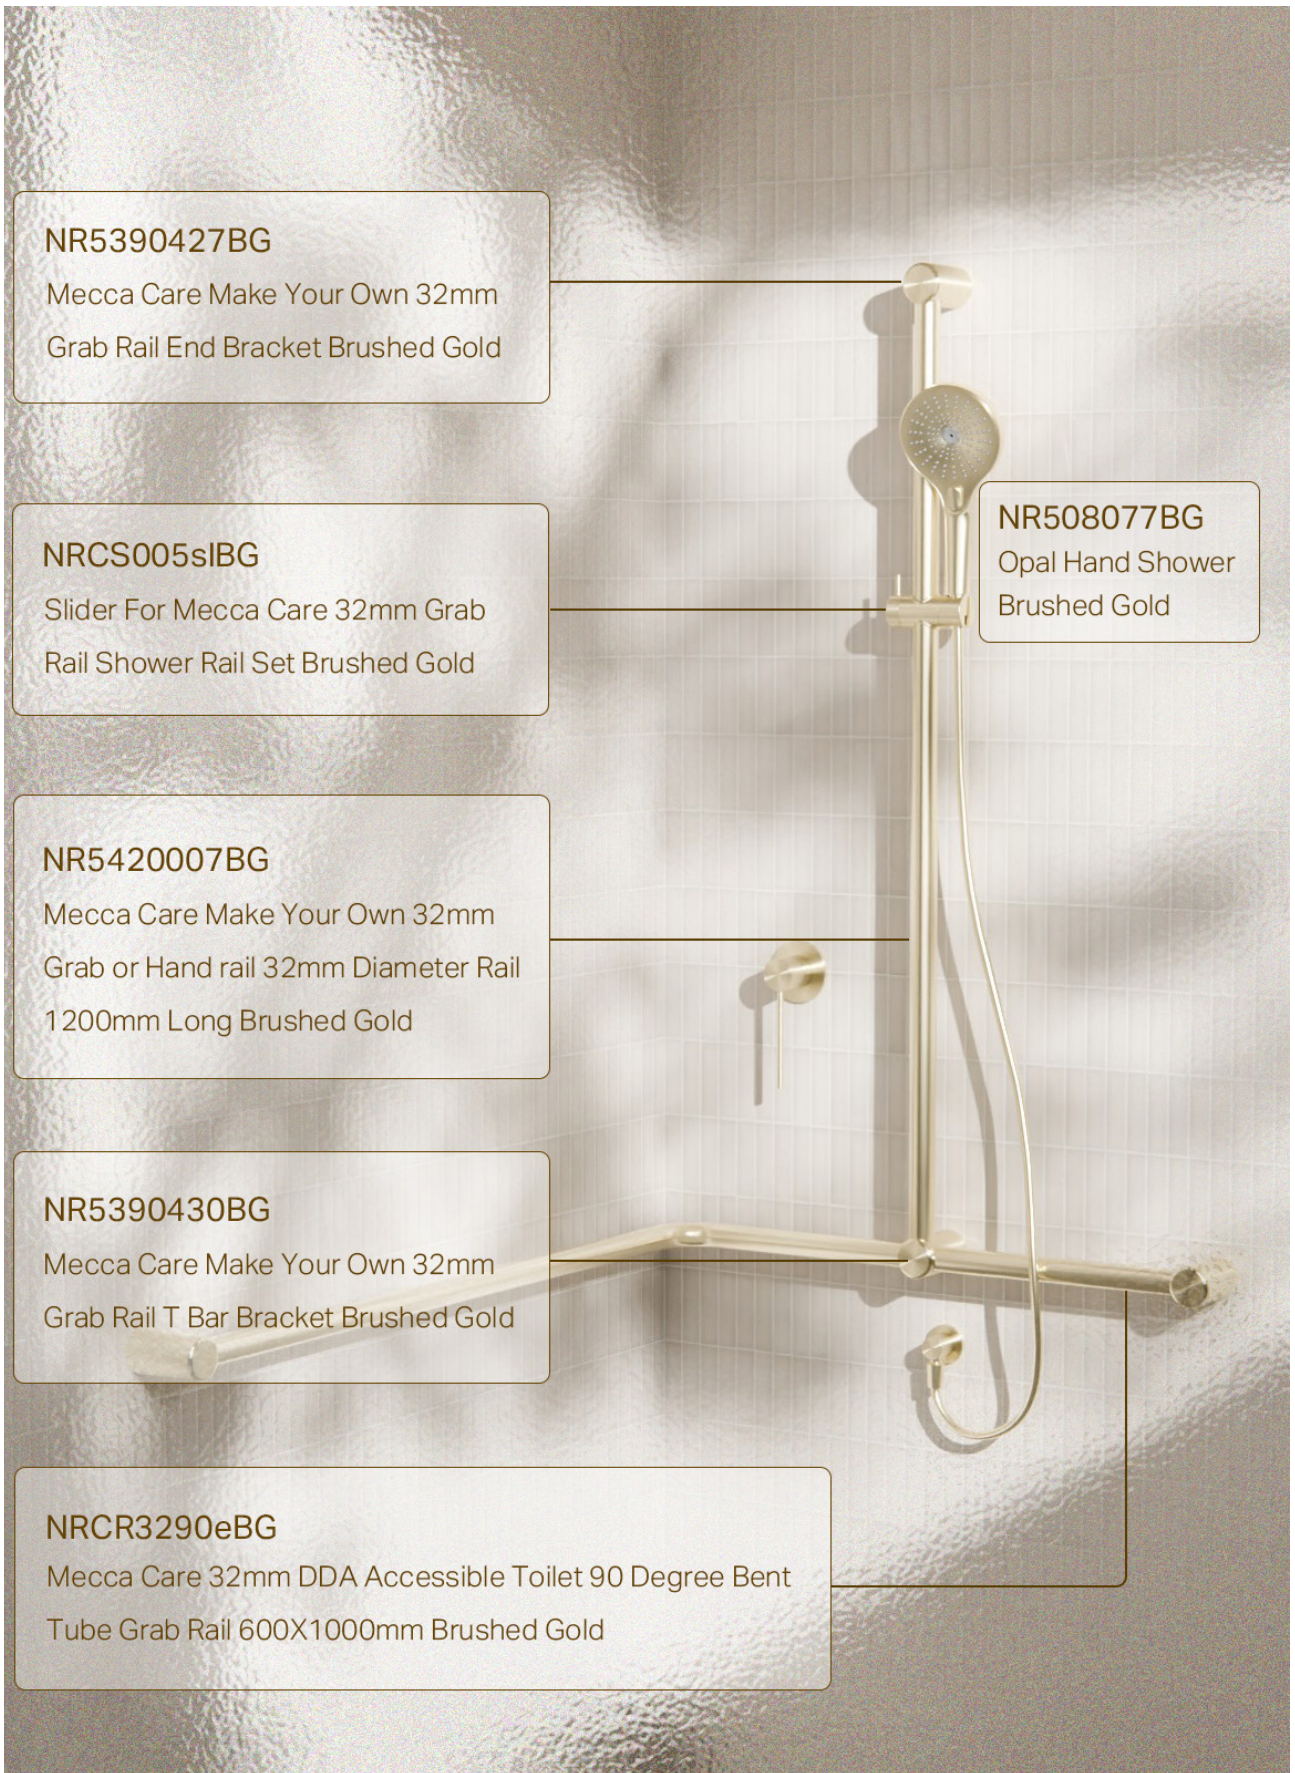

NRCR3290dMB
Matte Black

NRCR3290dGM
Gun Metal

NRCR3290dBN
Brushed Nickel

NRCR3290dBG
Brushed Gold

NRCR3290dBZ
Brushed Bronze

33

The DDA and Ambulant grab rails with bends can be adjusted to go around the inside and outside of corners. The brackets can be rotated during installation. These can be added with other Make Your Own Grab Rail brackets to create different combinations including shower T rails that continue around corners.

NR5390427BG

Mecca Care Make Your Own 32mm
Grab Rail End Bracket Brushed Gold

NRCS005sIBG

Slider For Mecca Care 32mm Grab
Rail Shower Rail Set Brushed Gold

NR508077BG

Opal Hand Shower
Brushed Gold

NR5420007BG

Mecca Care Make Your Own 32mm
Grab or Hand rail 32mm Diameter Rail
1200mm Long Brushed Gold

NR5390430BG

Mecca Care Make Your Own 32mm
Grab Rail T Bar Bracket Brushed Gold

NR5390430BG

Mecca Care 32mm DDA Accessible Toilet 90 Degree Bent
Tube Grab Rail 600X1000mm Brushed Gold