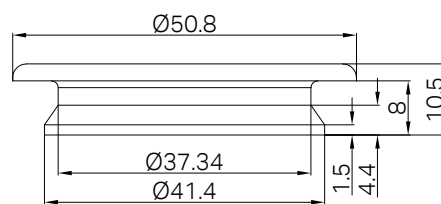

NRCR0004CH

Mecca Care 32mm Grab Rail Cap Chrome

Colours Available :

NRCR0004MB
Matte Black

NRCR0004GM
Gun Metal

NRCR0004BN
Brushed Nickel

NRCR0004BG
Brushed Gold

NRCR0004BZ
Brushed Bronze

73

NRCR0005CH

Backrest Removable Wall Cover Plate Chrome

Colours Available :