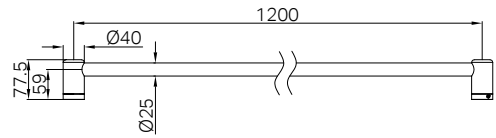

NRCR2530BG
Brushed Gold

NRCR2530BZ
Brushed Bronze