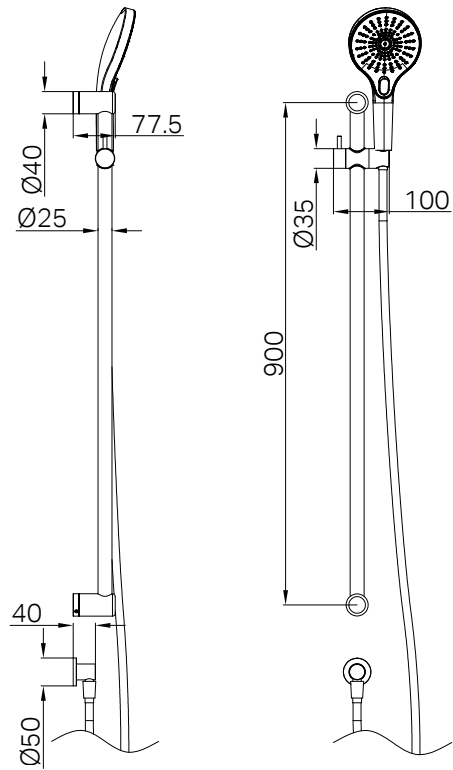

NRCR2508wBG
Brushed Gold

NRCR2508wBZ
Brushed Bronze

NRCS004CH

Mecca Care 25mm Grab Rail And Adjustable Shower Rail Set 900mm Chrome

Colours Available :

WELS Rating : 3 Star, 9L/Min
WELS Registration No. : S17574