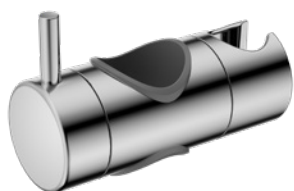

NR5390431CH

Mecca Care Make Your Own 32mm Corner Wrap Bracket Chrome

Colours Available:

65