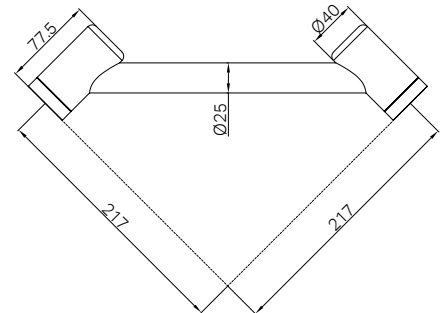

NRCR2508wCH

Mecca Care 25mm Footrest Corner Grab Rail 215mm Chrome

Colours Available :