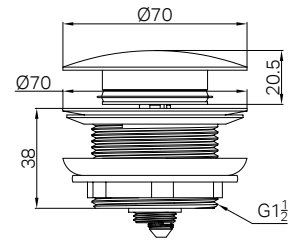

NRA709CH

Short Pop Up Bath Waste 40mm Without Overflow Chrome

Colours Available :