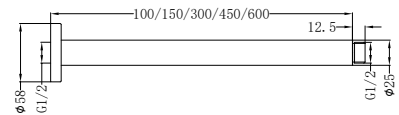

NR503100CH / NR503150CH / NR503300CH / NR503450CH / NR503600CH

Round Ceiling Arm 100mm / 300mm / 450mm / 600mm Length Chrome

Colours Available :