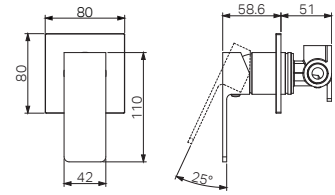

NR301511CH

Celia Shower Mixer Chrome

Colours Available:

NR301511tCH

Celia Shower Mixer Trim Kits Only Chrome

Colours Available: