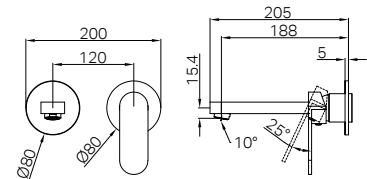

NR301310bCH

Ecco Wall Basin/Bath Mixer Separate Back Plate Chrome

Water Rating: 4 Star, 7.5L/Min

Wels REG No. T41773

Colours Available :