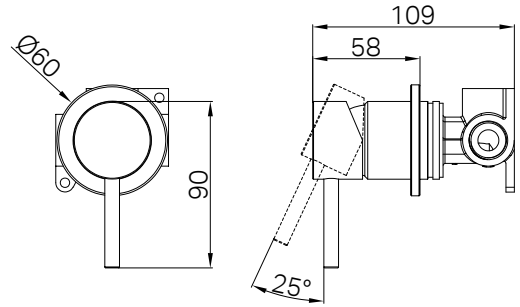

25B010CH

Dolce II Shower Mixer Chrome

Colours Available: