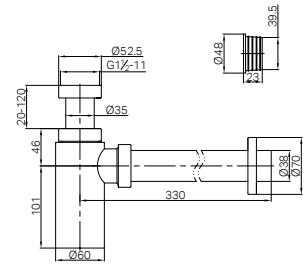

25A001CH

40mm Round Bottle Trap II Chrome

Colours Available: