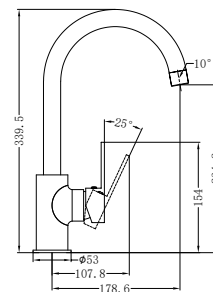

NR301306CH

Ecco Kitchen Mixer Chrome

Water Rating: 6 Star, 4.5 L/Min

Wels REG No. T38486

Colours Available :