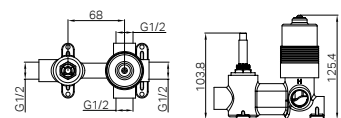

NR301511aMB
Matte Black

NR301511aBN
Brushed Nickel

NR301511atCH

Celia Shower Mixer With Diverter Trim Kits Only Chrome

Colours Available :

NR301511atMB
Matte Black

NR301511atBN
Brushed Nickel

NRUB003
Project 35mm Universal Shower Mixer
With Diverter Body Only