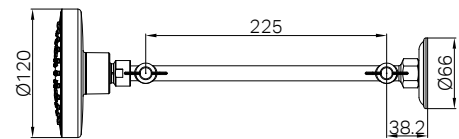

NR201609MB

X Plus Wall Tops Assembly Matte Black

Water Rating: Not Star Rated, 6L/Min
Wels REG No. S18699

Colours Available : ● ● ●

NR201609BN
Brushed Nickel