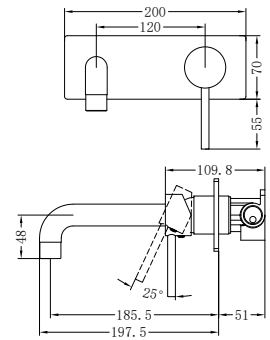

NR250810bCH

Dolce Wall Basin/Bath Mixer Chrome

Water Rating: 6 Star, 4.5 L/Min

Wels REG No. T43205

Colours Available :