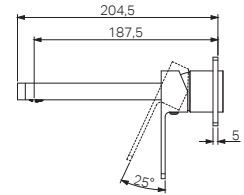

Wels REG No. T45792

Colours Available :

NR301510aMB
Matte Black

NR301510aBN
Brushed Nickel

NR301510atCH

Celia Wall Basin/Bath Mixer Trim Kits Only Chrome

Water Rating: 5 Star, 5 L/Min

Wels REG No. T45792