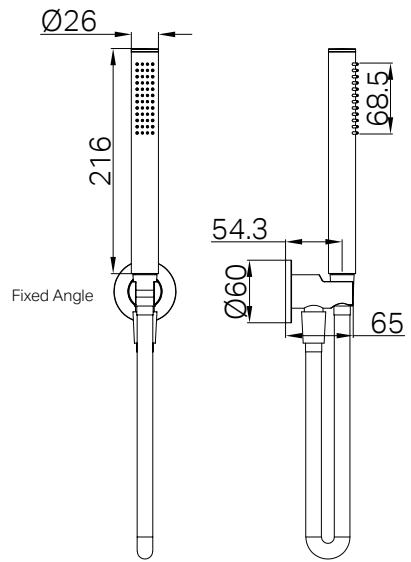

NR309CH

Square Shower On Bracket Chrome

Water Rating: 3 Star, 8 L/Min

Wels REG No. S15519

Colours Available : 

NR309MB
Matte Black

NR307CH

Slim Shower On Bracket Chrome