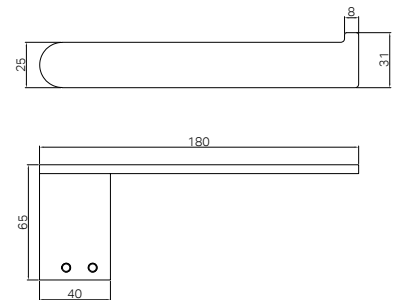

NR9082CH

Bianca Robe Hook Chrome

Colours Available: