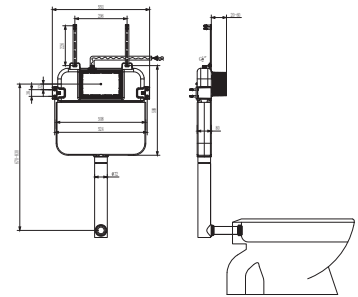

NRPL001BN

In Wall Toilet Push Plate Brushed Nickel

Colours Available :

G30033

R&T In-Wall Cistern

Water Rating: 4 Star,

Average flush 3.3L/Min, Full flush 4.5L/Min, Half flush 3.0L/Min

Wels REG No. L07959