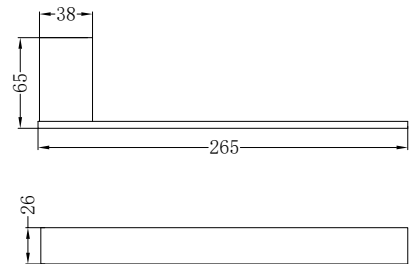

NR4680CH

Celia Hand Towel Rail Chrome

Colours Available: