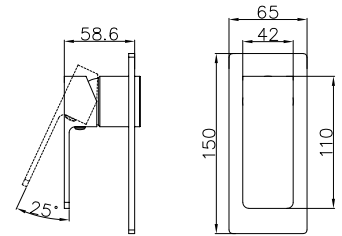

NR301511bCH

Celia Shower Mixer Rectangular Backplate Chrome

Colours Available :

NR301511bMB
Matte Black

NR301511bBN
Brushed Nickel

NR301511btCH

Celia Shower Mixer Rectangular Backplate Trim Kits Only Chrome