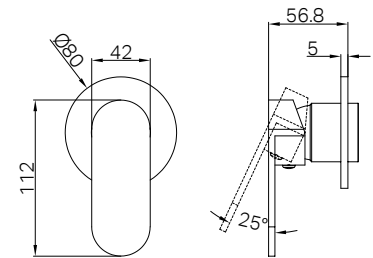

Ecco Shower Mixer 80mm Round Plate Chrome

Colours Available :

NR301311dMB
Matte Black

NR301311dBN
Brushed Nickel

NR301311dGM
Gun Metal

NR301311dBG
Brushed Gold

NR301311dtCH

Ecco Shower Mixer 80mm Round Plate Trim Kits Only Chrome