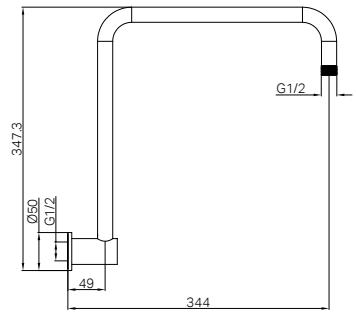

NR506CH

Round Swivel Shower Arm Chrome

Colours Available :