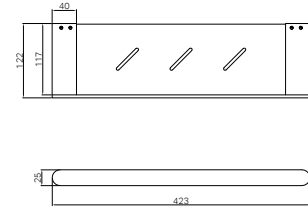

NR9080MB
Matte Black

NR9080BN
Brushed Nickel

NR9080GM
Gun Metal

NR9080BG
Brushed Gold

NR9087aCH

Bianca Metal Shower Shelf Chrome

Colours Available: 

NR9087aMB
Matte Black