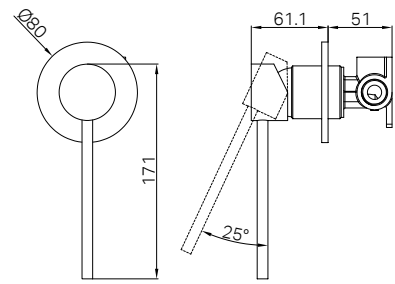

NR250809dCH

Dolce Care Shower Mixer Chrome

Colours Available :