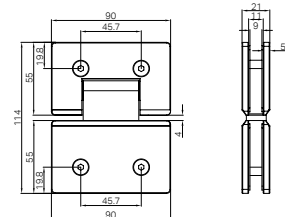

NRSH102aCH

180 Degree Glass To Glass Shower Hinge 10mm Glass Chrome

Colours Available :