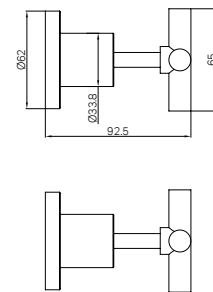

In Wall Basin/Bath Breech For X Plus/York/Kara

NR201609dMB

X Plus Washing Machine Stops Matte Black

Colours Available : ●

NR201609MB

X Plus Wall Tops Assembly Matte Black

Water Rating: Not Star Rated, 6L/Min
Wels REG No. S18699