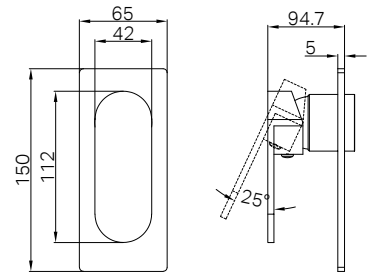

NR301311tCH

Ecco Shower Mixer Trim Kits Only Chrome

Colours Available :

NRUB002

Project 35mm Universal Shower Mixer Body Only