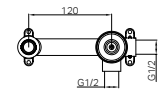

25B005CH

Dolce II Wall Basin/Bath Mixer Chrome

Water Rating: 6 Star, 4.5 L/Min

Wels REG No. T45349

Colours Available :

25B007CH

Dolce II Wall Basin/Bath Mixer Trim Kits Only Chrome

Water Rating: 6 Star, 4.5 L/Min

Wels REG No. T45349

Colours Available :

NRUB01

Project 35mm Universal Wall Basin/Bath Mixer Body Only