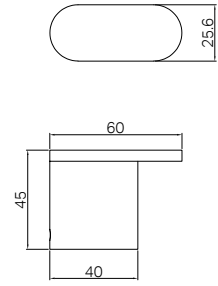

NR9024dBG
Brushed Gold

NR9030dCH

Bianca Double Towel Rail 800mm Chrome

Colours Available :

NR9030dMB
Matte Black

NR9030dBN
Brushed Nickel

NR9030dGM
Gun Metal

NR9030dBG
Brushed Gold