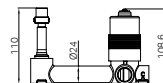

25B005CH

Dolce II Wall Basin/Bath Mixer Chrome

Water Rating: 6 Star, 4.5 L/Min

Wels REG No. T45349

Colours Available :

25B007CH

Dolce II Wall Basin/Bath Mixer Trim Kits Only Chrome

Water Rating: 6 Star, 4.5 L/Min

Wels REG No. T45349

Colours Available :

NRUB01

Project 35mm Universal Wall Basin/Bath Mixer Body Only