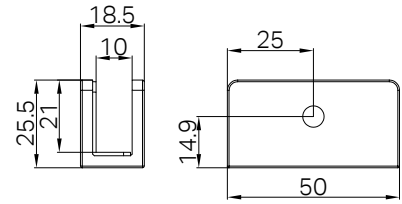

Shower F Bracket 10mm Glass Chrome

Colours Available :

NRSH202aMB
Matte Black

NRSH202aBN
Brushed Nickel

NRSH202aGM
Gun Metal

NRSH202aBG
Brushed Gold

NRSH203aCH

Shower U Bracket 10mm Glass Chrome