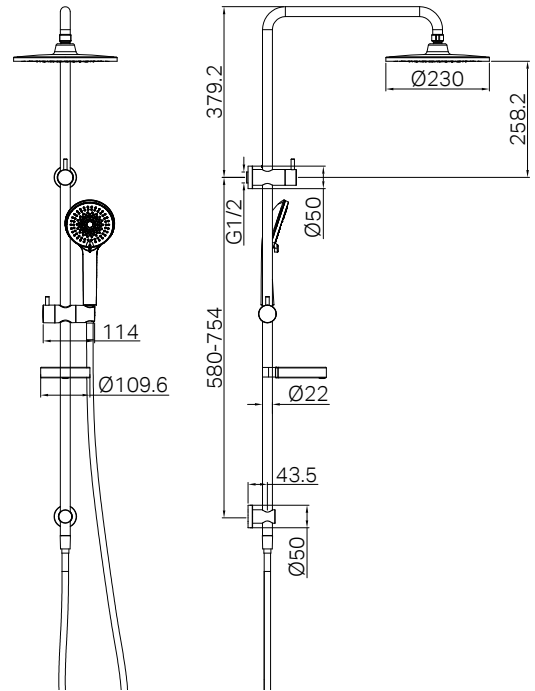

NR232105MB

Builder Project Twin Shower Set Matte Black

Water Rating: Overhead Shower 4 Star, 7.5L / MinHand Shower 4 Star, 7.5L/Min

Wels REG No. S17412

Colours Available : ●