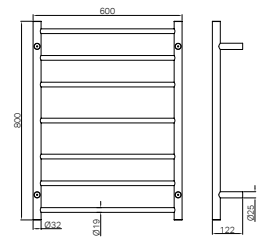

NR2087aBG
Brushed Gold

NRV901CH

Non-Heated Vertical Towel Rail 900mm Chrome

Colours Available :

NRV901MB
Matte Black

NRV901BN
Brushed Nickel

NRV901GM
Gun Metal

NRV901BG
Brushed Gold