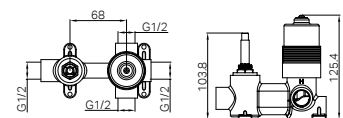

NRUB003

Project 35mm Universal Shower Mixer
With Diverter Body Only