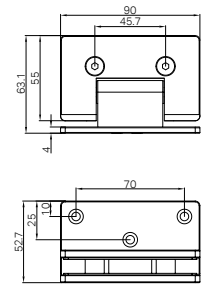

NRSH101aCH

90 Degree Glass To Wall Shower Hinge 10mm Glass Chrome

Colours Available :