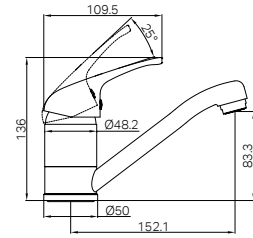

NR110007150CH

Classic Swivel Basin Mixer Chrome

Water Rating: 6 Star, 4.5L/Min

Wels REG No. T43074

Colours Available :

NR110007100CH

Classic Swivel Basin Mixer Chrome

Water Rating: 6 Star, 4.5L/Min

Wels REG No. T43075

Colours Available :

NR110007CH

Classic Sink Mixer Chrome

Water Rating: 6 Star, 4.5 L/Min

Wels REG No. T43073

Colours Available :