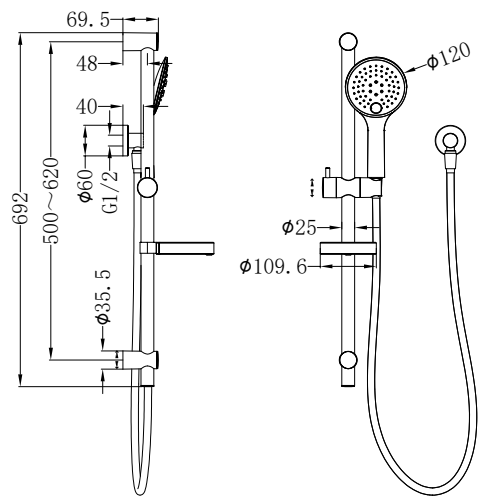

NR232105aCH

Builder Project Rail Shower Chrome

Water Rating: 3 Star, 9 L/Min

Wels REG No. S16419

Colours Available: