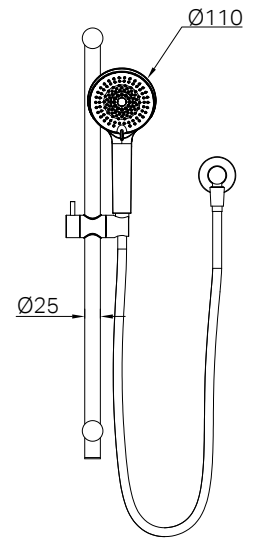

Colours Available : 

NR314aMB
Matte Black

NR314aBN
Brushed Nickel

NR314aGM
Gun Metal

NR314aBG
Brushed Gold

NR318CH

Round Metal Project Rail Shower Chrome

Water Rating: 3 Star, 9 L/Min