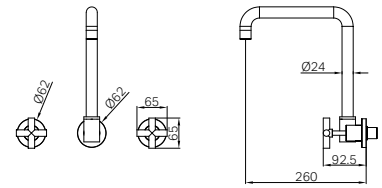

Note: In Wall Body/ Breech Not Included.

NR201607MB

X Plus Wall Kitchen Set Swivel Spout Matte Black

Water Rating: 5 Star, 5 L/Min

Wels REG No. T43038

Colours Available :