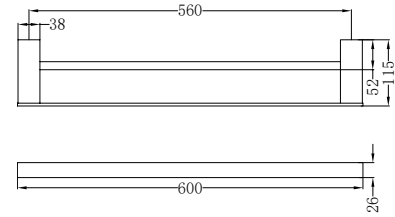

NR4624dCH

Celia Double Towel Rail 600mm Chrome

Colours Available :