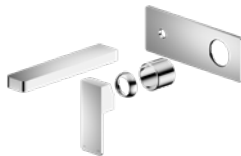

Wels REG No. T45792

Colours Available :

NR301510aMB
Matte Black

NR301510aBN
Brushed Nickel

NR301510atCH

Celia Wall Basin/Bath Mixer Trim Kits Only Chrome

Water Rating: 5 Star, 5 L/Min

Wels REG No. T45792