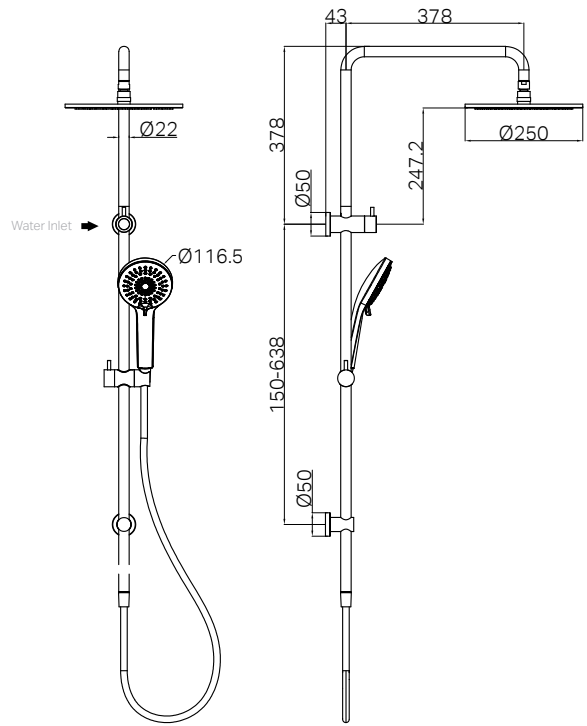

Dual Check Valve