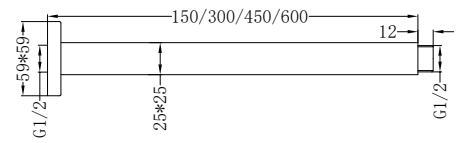

NR504150CH / NR504300CH / NR504450CH / NR504600CH

Square Ceiling Arm 150mm / 300mm / 450mm / 600mm Length Chrome

Colours Available :