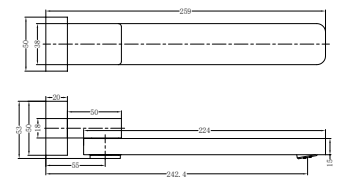

NR206CH

Celia Swivel Bath Spout Only Chrome

Colours Available: