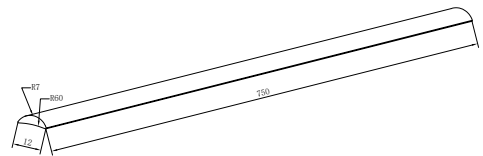

NRSH401GM

Half Round Water Seal Rail 750mm Gun Metal

Colours Available :