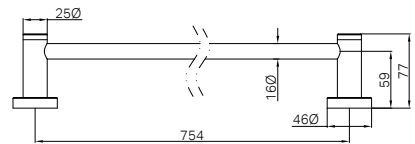

NR9081BG
Brushed Gold

NR2024CH

Dolce II Single Towel Rail 600mm Chrome

Colours Available : 

NR2024MB
Matte Black

NR2024BN
Brushed Nickel

NR2024GM
Gun Metal

NR2024BG
Brushed Gold