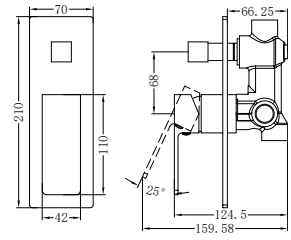

NR301509aCH

Celia Shower Mixer With Diverter Chrome

Colours Available :