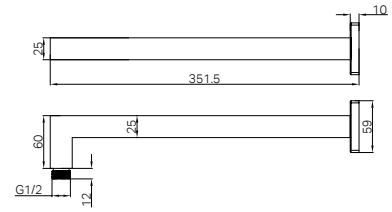

NR501CH

Square Shower Arm Chrome

Colours Available :