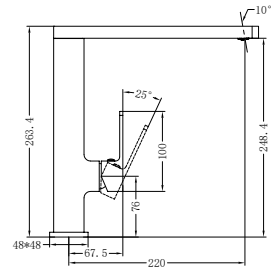

NR301507CH

Celia Kitchen Mixer Chrome

Water Rating: 6 Star, 4.5 L/Min

Wels REG No. T43007

Colours Available :