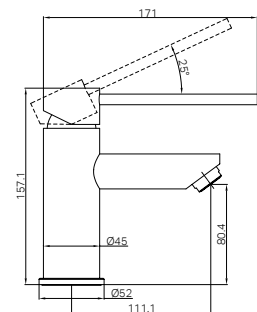

CARE RANGE

Lead-free

15 Year Warranty

NR250802bCH

Dolce Care Basin Mixer Chrome

Water Rating: 5 Star, 6 L/Min

Wels REG No. T28858

Colours Available :

NR250802bMB

Dolce Care Basin Mixer Matte Black

Water Rating: 5 Star, 6 L/Min

Wels REG No. T28858

Colours Available :