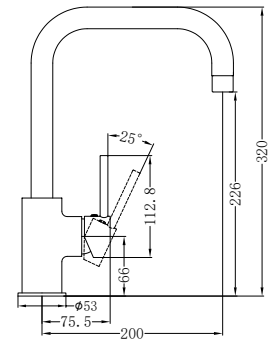

NR250806CH

Dolce Kitchen Mixer Square Shape Chrome

Water Rating: 6 Star, 4.5 L/Min

Wels REG No. T43045

Colours Available :