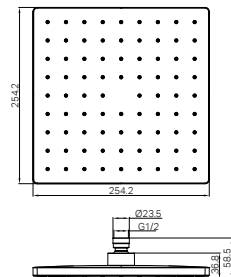

NR508089CH

250mm ABS Square Shower Head Chrome

Water Rating: 3 Star, 9 L/Min

Wels REG No. T16424

Colours Available :