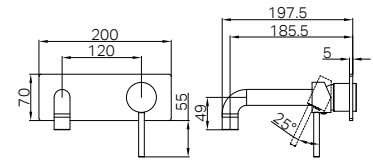

NR250810bCH

Dolce Wall Basin/Bath Mixer Chrome

Water Rating: 6 Star, 4.5 L/Min

Wels REG No. T43205

Colours Available :