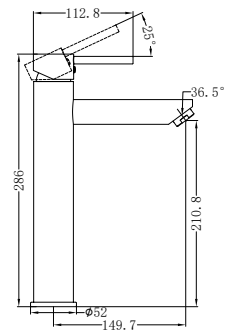

NR250804CH

Dolce Tall Basin Mixer Chrome

Water Rating: 6 Star, 4.5 L/Min

Wels REG No. T43204

Colours Available :