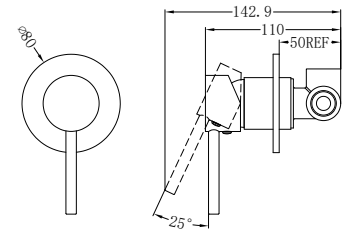

NR250811CH

Dolce Shower Mixer Chrome

Colours Available: