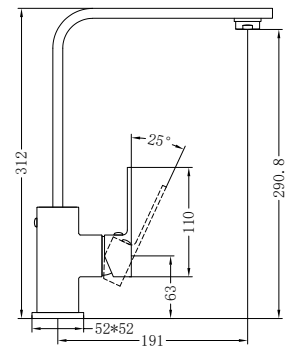

NR301506CH

Celia Kitchen Mixer Builders Range Chrome

Water Rating: 6 Star, 4.5 L/Min

Wels REG No. T43034

Colours Available :