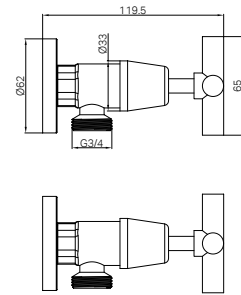

NR201609dMB

X Plus Washing Machine Stops Matte Black

Colours Available : ●

NR201609MB

X Plus Wall Tops Assembly Matte Black

Water Rating: Not Star Rated, 6L/Min
Wels REG No. S18699

Colours Available : ● ● ●

NR201609BN
Brushed Nickel

NR201605MB

X Plus All Direction Shower Head Matte Black

Water Rating: 5 Star, 5 L/Min
Wels REG No. T45792

Colours Available : ●