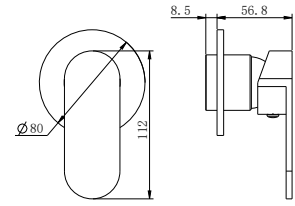

NR301311dCH

Ecco Shower Mixer 80mm Round Plate Chrome

Colours Available :

NR301311dtCH

Ecco Shower Mixer 80mm Round Plate Trim Kits Only Chrome

Colours Available :

NRUB002

Project 35mm Universal Shower Mixer Body Only