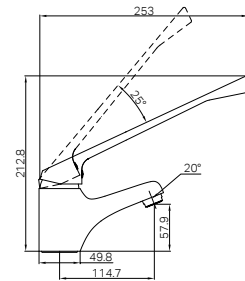

NR110007dCH

Classic Care Sink Mixer Chrome

Water Rating: 4 Star, 7.5L/Min

Wels REG No. T34940

Colours Available :