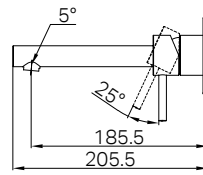

25B007CH

Dolce II Wall Basin/Bath Mixer Trim Kits Only Chrome

Water Rating: 6 Star, 4.5 L/Min

Wels REG No. T45349

Colours Available :