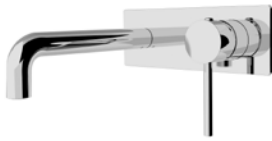

NR250810bCH

Dolce Wall Basin/Bath Mixer Chrome

Water Rating: 6 Star, 4.5 L/Min

Wels REG No. T43205

Colours Available :

NR250810btCH

Dolce Wall Basin/Bath Mixer Trim Kits Only Chrome

Water Rating: 6 Star, 4.5 L/Min

Wels REG No. T43205

Colours Available :

NRUB001

Project 35mm Universal Wall Basin/Bath Mixer Body Only