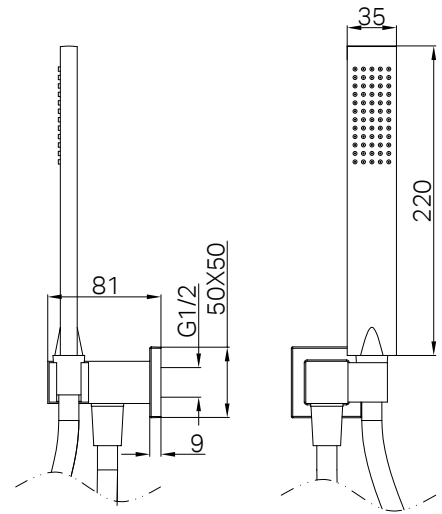

Project Round Shower On Bracket 4 Star Rating Chrome

Water Rating: 4 Star, 6,5 L/Min

Wels REG No. S18001

Colours Available : 

NR320MB
Matte Black

NR320BN
Brushed Nickel

NR320GM
Gun Metal

NR320BG
Brushed Gold