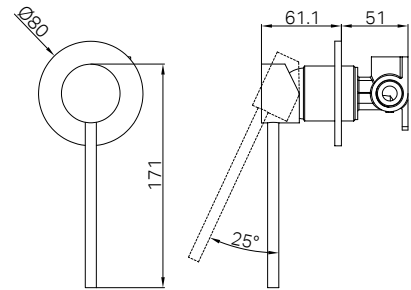

NR250809dCH

Dolce Care Shower Mixer Chrome

Colours Available :

NR250809dMB

Dolce Care Shower Mixer Matte Black

Colours Available :

NR110001dCH

Classic Care Basin Mixer Chrome

Water Rating: 6 Star, 4.5 L/Min

Wels REG No. T43041

Colours Available :

NR110009dCH

Classic Care Shower Mixer Chrome

Colours Available :