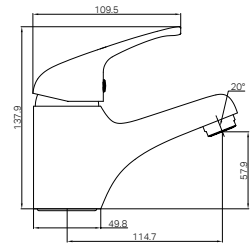

15 Year Warranty

CLASSIC RANGE

Our classic range with its simple design and tapered round edges is a true favourite for rental properties and economical new builds. It is a strong, chrome only range, which also lends itself to commercial applications.