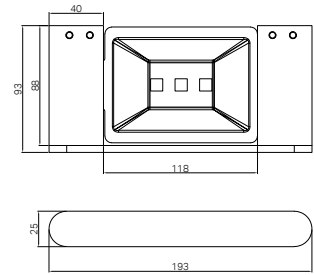

NR9081CH

Bianca Soap Dish Holder Chrome

Colours Available :