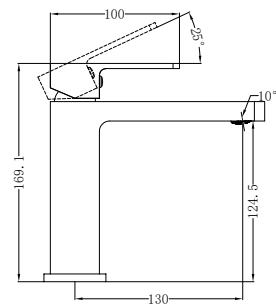

NR301501CH

Celia Basin Mixer Angle Spout Chrome

Water Rating: 5 Star, 5 L/Min

Wels REG No. T43005

Colours Available :