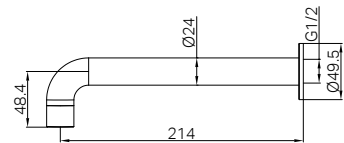

NR110009aCH

Classic Shower Mixer With Diverter Chrome

Colours Available :

NR110003CH

Classic Basin/Bath Spout Only Chrome

Water Rating: 5 Star, 5 L/Min

Wels REG No. T43223

Colours Available :