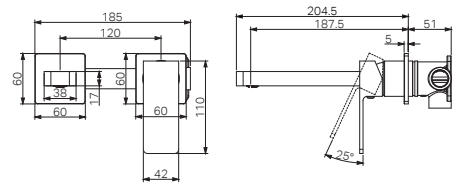

Colours Available :

NR301510atMB
Matte Black

NR301510atBN
Brushed Nickel

NRUB001

Project 35mm Universal Wall Basin/Bath Mixer Body Only

NR301510bCH

Celia Wall Basin/Bath Mixer Separate Back Plate Chrome

Water Rating: 5 Star, 5 L/Min