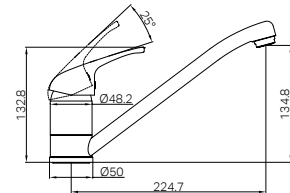

Wels REG No. T43074

Colours Available : 

NR110007100CH

Classic Swivel Basin Mixer Chrome

Water Rating: 6 Star, 4.5L/Min

Wels REG No. T43075

Colours Available : 

NR110007CH