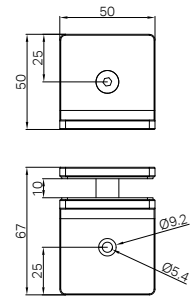

Colours Available:

NRSH203aMB
Matte Black

NRSH203aBN
Brushed Nickel

NRSH203aGM
Gun Metal

NRSH203aBG
Brushed Gold

NRSH204aCH

90 Degree Glass To Wall Bracket 10mm Glass Chrome

Colours Available: