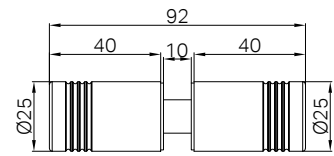

NRSH204aMB
Matte Black

NRSH204aBN
Brushed Nickel

NRSH204aGM
Gun Metal

NRSH204aBG
Brushed Gold

NRSH301aCH

Round Shower Knob Chrome

Colours Available :

NRSH301aMB
Matte Black