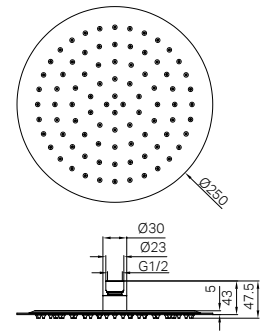

Wels REG No. S46255

Colours Available :

NR507046MB
Matte Black

NR507046BN
Brushed Nickel

NR507046GM
Gun Metal

NR507046BG
Brushed Gold

NR507036CH

250mm Round Stainless Steel Shower Head 4 Star Rating Chrome