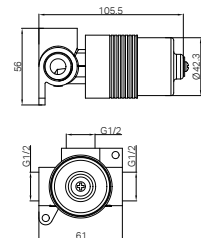

25B010CH

Dolce II Shower Mixer Chrome

Colours Available:

25B012CH

Dolce II Shower Mixer Trim Kits Only Chrome

Colours Available: