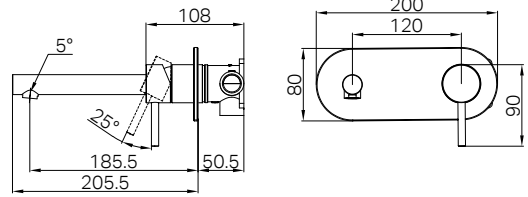

25B005CH

Dolce II Wall Basin/Bath Mixer Chrome

Water Rating: 6 Star, 4.5 L/Min

Wels REG No. T45349

Colours Available :