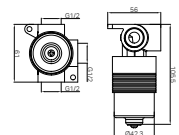

NR301311CH

Ecco Shower Mixer Chrome

Colours Available :

NR301311tCH

Ecco Shower Mixer Trim Kits Only Chrome

Colours Available :

NRUB002

Project 35mm Universal Shower Mixer Body Only