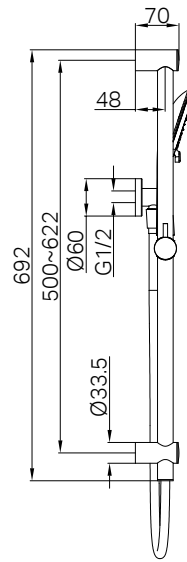

Colours Available : 

NR314aMB
Matte Black

NR314aBN
Brushed Nickel

NR314aGM
Gun Metal

NR314aBG
Brushed Gold

NR318CH

Round Metal Project Rail Shower Chrome

Water Rating: 3 Star, 9 L/Min