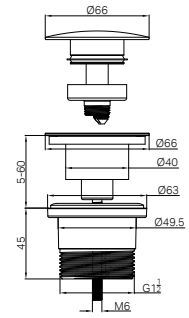

NRA709BG
Brushed Gold

NRA710CH

Pop Up Bath Waste 40mm With Overflow Chrome

Colours Available :

NRA710MB
Matte Black

NRA710BN
Brushed Nickel

NRA710GM
Gun Metal

NRA710BG
Brushed Gold