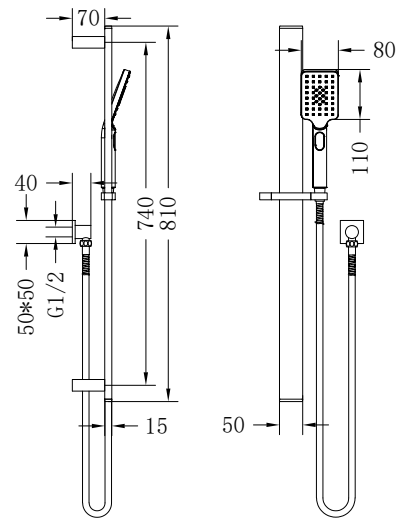

NR319GM
Gun Metal

NR319BG
Brushed Gold