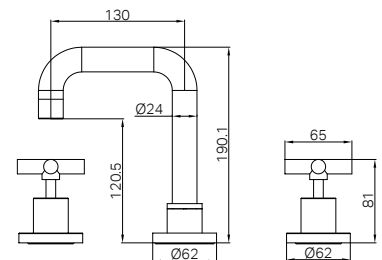

Lead-free

15 Year Warranty

X Plus RANGE

Our classic range with its simple design and tapered round edges is a true favourite for rental properties and economical new builds. It is a strong, chrome only range, which also lends itself to commercial applications.

NR201601MB

X Plus Basin Set Matte Black

Water Rating: 5 Star, 5 L/Min

Wels REG No. T43009

Colours Available: