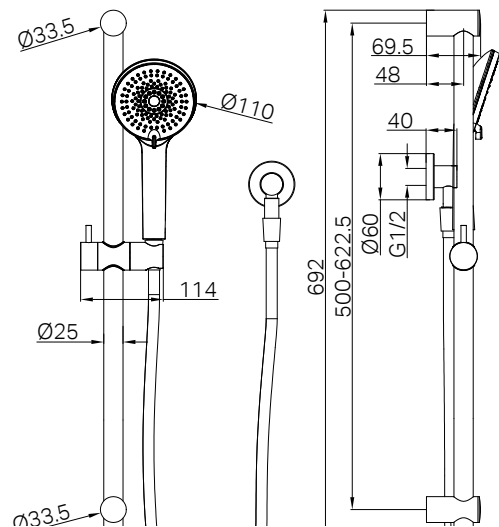

NR315CH

Builder Budget Shower Rail Chrome

Water Rating: Not Star Rated, 6 L/Min
Wels REG No. S15522

Colours Available:

Builder Project Shower Rail Matte Black

Water Rating: 3 Star, 9 L/Min
Wels REG No. S17354

NR315MB
Matte Black