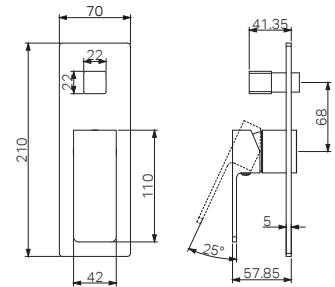

NR301511aCH

Celia Shower Mixer With Diverter Chrome

Colours Available :