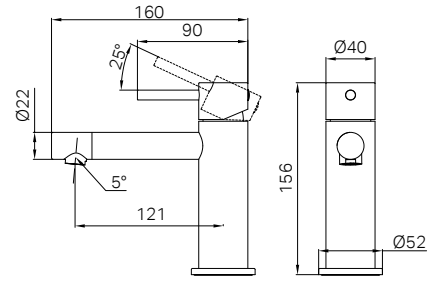

Brushed Gold

25B001CH

Dolce II Basin Mixer Chrome

Water Rating: 6 Star, 4.5 L/Min

Wels REG No. T45353

Colours Available:

25B001MB
Matte Black

25B001BN
Brushed Nickel