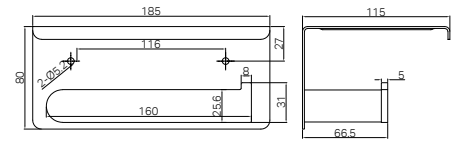

Bianca Toilet Roll Holder Chrome

Colours Available:

NR9086MB
Matte Black

NR9086BN
Brushed Nickel

NR9086GM
Gun Metal

NR9086BG
Brushed Gold

NR9086aCH

Bianca Toilet Roll Holder With Phone Holder Chrome