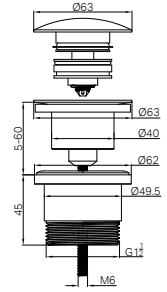

NRA706CH

Universal Pop Up Waste Chrome

Colours Available :