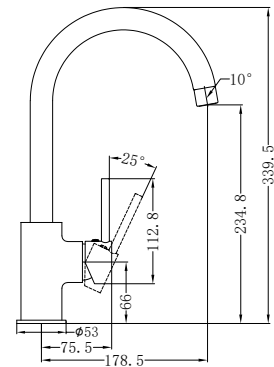

NR250807CH

Dolce Kitchen Mixer Gooseneck Chrome

Water Rating: 6 Star, 4.5 L/Min

Wels REG No. T43079

Colours Available :