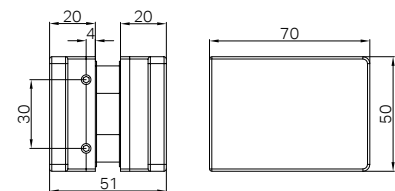

NRSH302aCH

Square Shower Knob Handle Chrome

Colours Available :