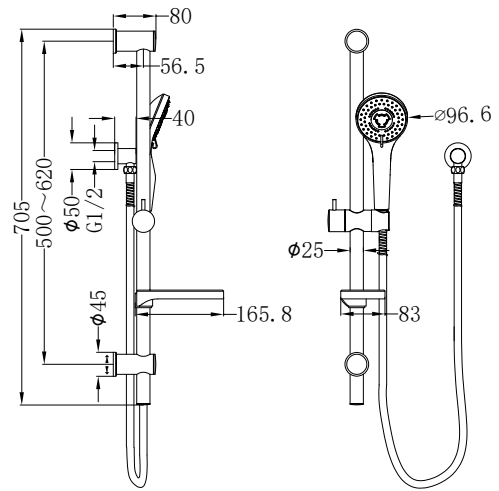

NR30802CH

Ecco Shower Rail With Air Shower Chrome

Water Rating: 3 Star, 9 L/Min

Wels REG No. S16421

Colours Available : 

NR30802MB
Matte Black

NR30802BN
Brushed Nickel

NR315CH