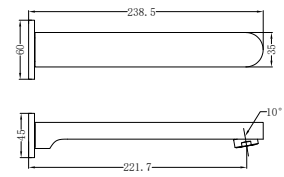

NR301303CH

Ecco Fixed Bath Spout Only Chrome

Colours Available :

NR301303MB
Matte Black