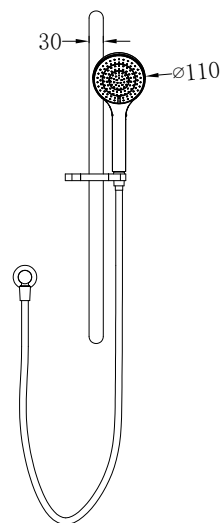

Celia New Shower Rail Chrome

Water Rating: 5 Star, 6 L/Min

Wels REG No. S15610

Colours Available :

NR316MB
Matte Black

NR316BN
Brushed Nickel

NR316GM
Gun Metal

NR316BG
Brushed Gold