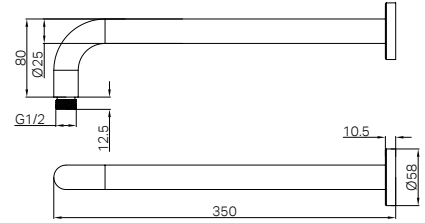

NR502CH

Round Shower Arm 330mm Length Chrome

Colours Available :