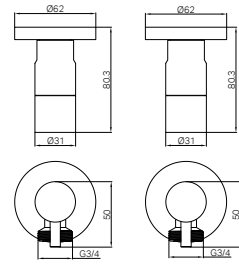

NR262109dCH

Washing Machine Tap Set Chrome

Colours Available :