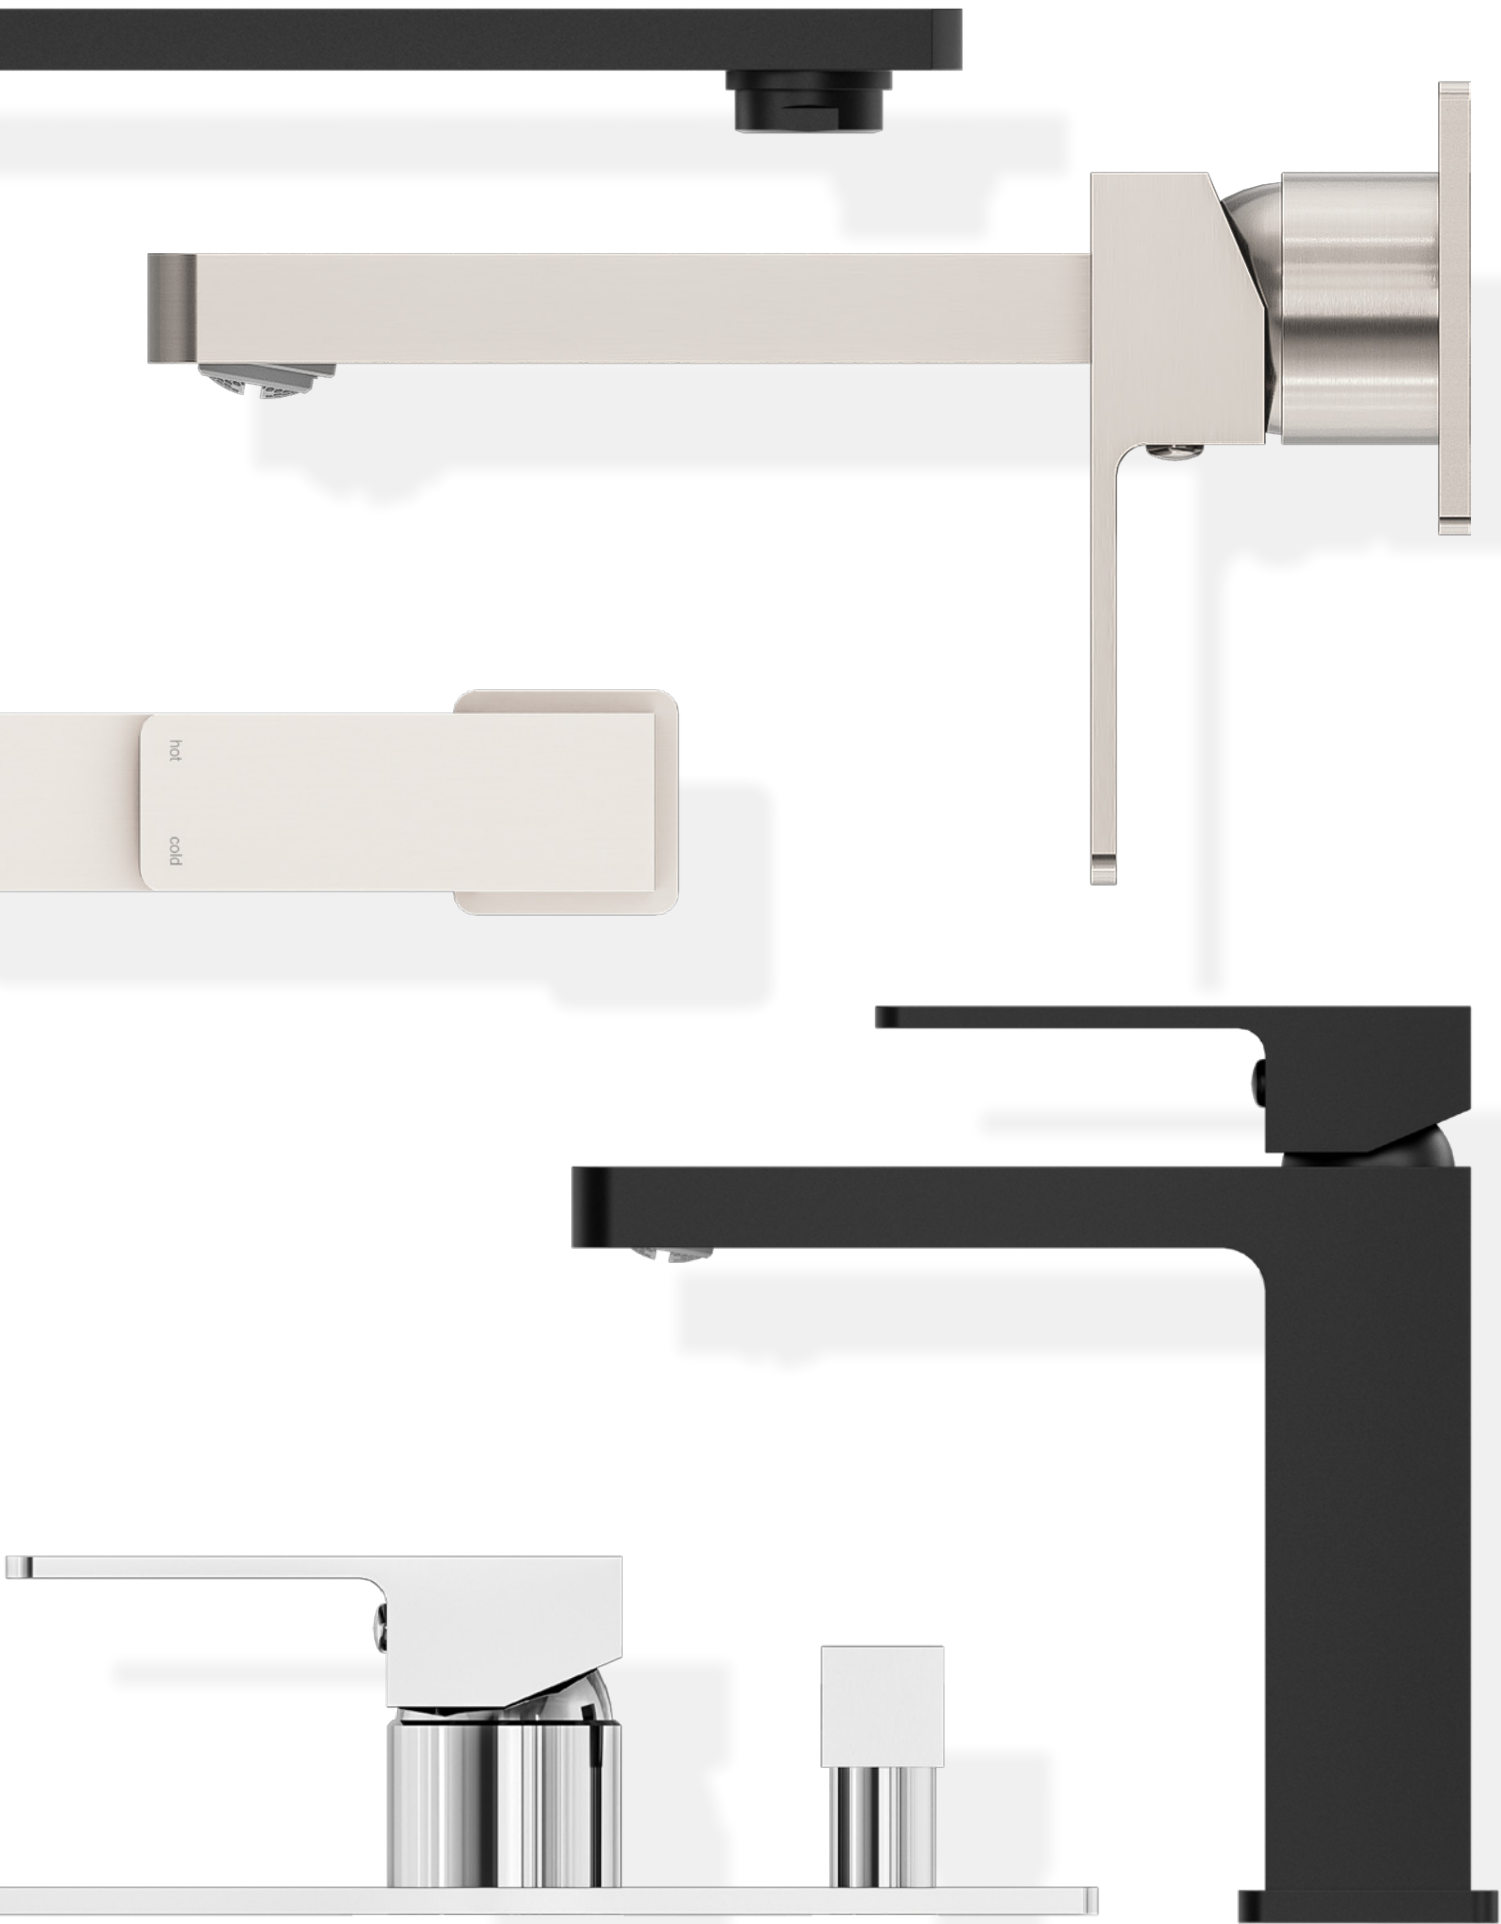

Chrome

Matte Black

Brushed Nickel

NR301501CH

Celia Basin Mixer Angle Spout Chrome

Water Rating: 5 Star, 5 L/Min

Wels REG No. T43005

Colours Available :