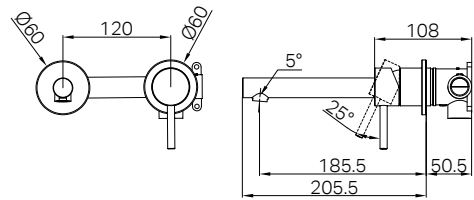

25B008CH

Dolce II Wall Basin/Bath Mixer Separate Back Plate Chrome

Water Rating: 6 Star, 4.5 L/Min

Wels REG No. T45348

Colours Available :