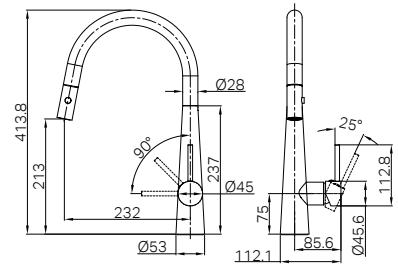

NR581009cCH

Dolce Pull Out Sink Mixer With Vegie Spray Function Chrome

Water Rating: 6 Star, 4.5 L/Min

Wels REG No. T41360

Colours Available :