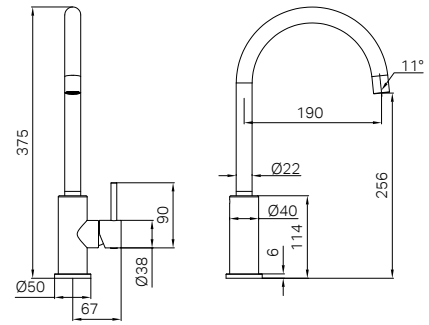

25B003CH

Dolce II Sink Mixer Chrome

Water Rating: 5 Star, 6 L/Min

Water Rating: 6 Star, 4.5 L/Min

Wels REG No. T45338

Wels REG No. T45335

Colours Available :