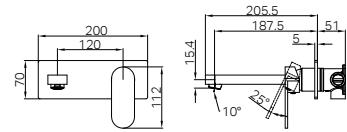

NR301310aCH

Ecco Wall Basin/Bath Mixer Chrome

Water Rating: 4 Star, 7.5L/Min

Wels REG No. T41772

Colours Available :

NR301310atCH

Ecco Wall Basin/Bath Mixer Trim Kits Only Chrome

Water Rating: 4 Star, 7.5L/Min

Wels REG No. T41772

Colours Available :

NRUB001

Project 35mm Universal Wall Basin/Bath Mixer Body Only