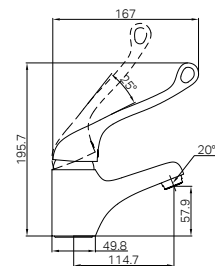

NR250809dMB

Dolce Care Shower Mixer Matte Black

Colours Available :