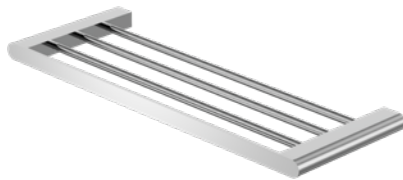

NR9089CH

Bianca Towel Rack Chrome

Colours Available: