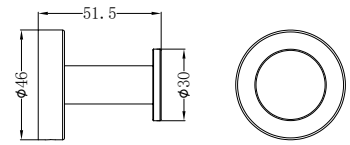

NR2082CH

Dolce II Robe Hook Chrome

Colours Available :