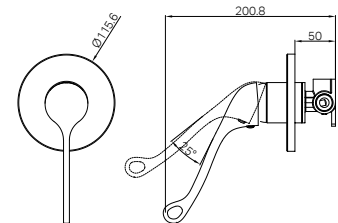

Dolce Care Shower Mixer Matte Black

Colours Available : 

NR110001dCH

Classic Care Basin Mixer Chrome

Water Rating: 6 Star, 4.5 L/Min

Wels REG No. T43041

Colours Available : 

NR110009dCH