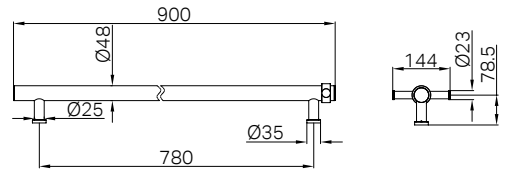

NR2087aBG
Brushed Gold

NRV901CH

Non-Heated Vertical Towel Rail 900mm Chrome

Colours Available :

NRV901MB
Matte Black

NRV901BN
Brushed Nickel

NRV901GM
Gun Metal

NRV901BG
Brushed Gold