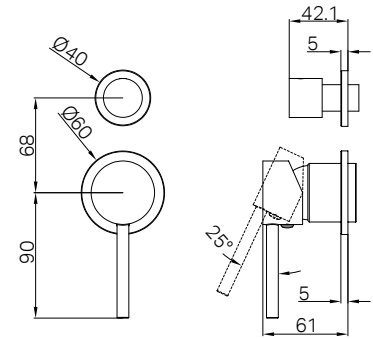

NR250811etCH

Dolce Shower Mixer With Diverter Separate Back Plate Trim Kits Only Chrome

Colours Available :

NRUB003

Project 35mm Universal Shower Mixer
With Diverter Body Only