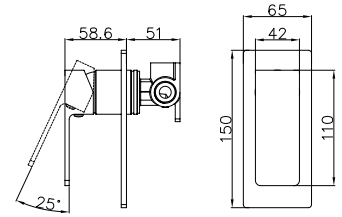

NR301511bCH

Celia Shower Mixer Rectangular Backplate Chrome

Colours Available :

NR301511btCH

Celia Shower Mixer Rectangular Backplate Trim Kits Only Chrome

Colours Available :

NRUB002

Project 35mm Universal Shower Mixer Body Only