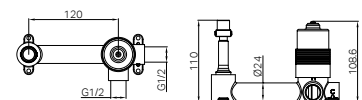

NR301510bCH

Celia Wall Basin/Bath Mixer Separate Back Plate Chrome

Water Rating: 5 Star, 5 L/Min

Wels REG No. T45792

Colours Available :

NR301510btCH

Celia Wall Basin/Bath Mixer Separate Back Plate Trim Kits Only Chrome

Water Rating: 5 Star, 5 L/Min

Wels REG No. T45792

Colours Available :

NRUB001

Project 35mm Universal Wall Basin/Bath Mixer Body Only