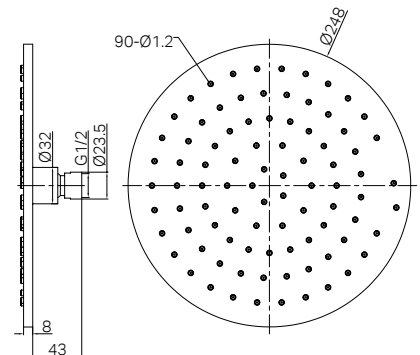

Colours Available :

NR504300MB
NR504450MB
Matte Black

NR504300BN
Brushed Nickel

NR504300GM
Gun Metal

NR504300BG
Brushed Gold

NR507046CH

250mm Round Metal Shower Head II Chrome

Water Rating: 3 Star, 9 L/Min