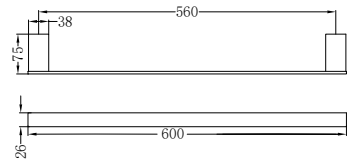

NR4624CH

Celia Single Towel Rail 600mm Chrome

Colours Available:

NR4630CH

Celia Single Towel Rail 800mm Chrome

Colours Available: