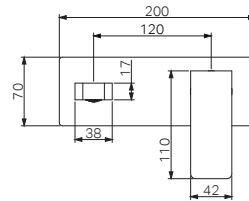

Wels REG No. T45792

Colours Available :

NR301510aMB
Matte Black

NR301510aBN
Brushed Nickel

NR301510atCH

Celia Wall Basin/Bath Mixer Trim Kits Only Chrome

Water Rating: 5 Star, 5 L/Min

Wels REG No. T45792