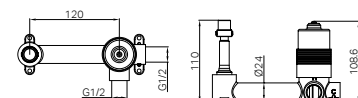

NR301310aCH

Ecco Wall Basin/Bath Mixer Chrome

Water Rating: 4 Star, 7.5L/Min

Wels REG No. T41772

Colours Available :

NR301310atCH

Ecco Wall Basin/Bath Mixer Trim Kits Only Chrome

Water Rating: 4 Star, 7.5L/Min

Wels REG No. T41772

Colours Available :

NRUB001

Project 35mm Universal Wall Basin/Bath Mixer Body Only