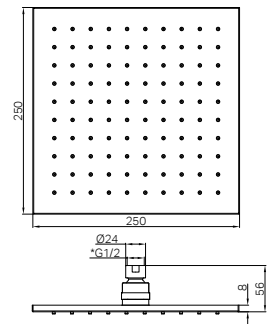

250mm ABS Round Shower Head Chrome

Water Rating: 4 Star, 7,5 L/Min

Wels REG No. T16423

Colours Available: 

NR508088MB
Matte Black

NR508088BN
Brushed Nickel

NRROB1003CH

250mm Square Shower Head Chrome