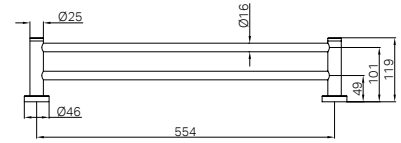

NR2030CH

Dolce II Single Towel Rail 800mm Chrome

Colours Available : 

NR2030MB
Matte Black

NR2030BN
Brushed Nickel

NR2030GM
Gun Metal

NR2030BG
Brushed Gold

NR2024dCH