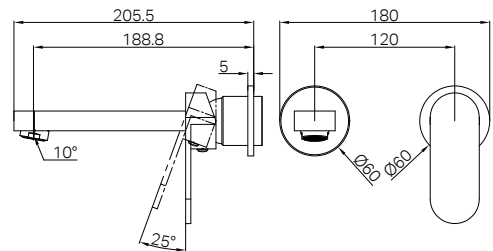

NR301310cCH

Ecco Wall Basin/Bath Mixer Separate Back Plate 60mm Chrome

Water Rating: 4 Star, 7.5L/Min

Wels REG No. T41773

Colours Available :

NR301310ctCH

Ecco Wall Basin/Bath Mixer Separate Back Plate 60mm Trim Kits Only Chrome

Water Rating: 4 Star, 7.5L/Min

Wels REG No. T41773

Colours Available :