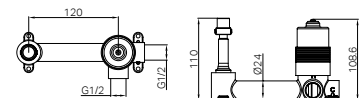

NR250810bCH

Dolce Wall Basin/Bath Mixer Chrome

Water Rating: 6 Star, 4.5 L/Min

Wels REG No. T43205

Colours Available :

NR250810btCH

Dolce Wall Basin/Bath Mixer Trim Kits Only Chrome

Water Rating: 6 Star, 4.5 L/Min

Wels REG No. T43205

Colours Available :

NRUB001

Project 35mm Universal Wall Basin/Bath Mixer Body Only