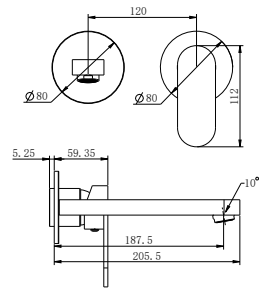

NR301310atGM
Gun Metal

NR301310atBG
Brushed Gold

NRUB001

Project 35mm Universal Wall Basin/Bath Mixer Body Only

NR301310bCH

Ecco Wall Basin/Bath Mixer Separate Back Plate Chrome

Water Rating: 4 Star, 7.5L/Min