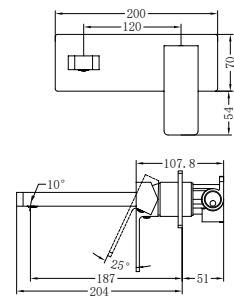

NR301507aCH

Celia Wall Basin/Bath Mixer Chrome

Water Rating: 5 Star, 5 L/Min

Wels REG No. T43008

Colours Available :