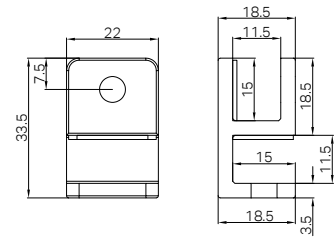

NRSH101aBG
Brushed Gold

NRSH102aCH

180 Degree Glass To Glass Shower Hinge 10mm Glass Chrome

Colours Available :

NRSH102aMB
Matte Black

NRSH102aBN
Brushed Nickel

NRSH102aGM
Gun Metal

NRSH102aBG
Brushed Gold