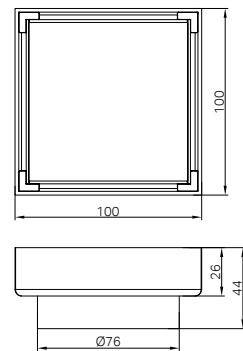

Colours Available :

NRFW008BN
Brushed Nickel

NRFW008GM
Gun Metal

NRFW008BG
Brushed Gold

NRFW009MB

100mm Square Tile Insert Floor Waste 80mm Outlet Matte Black

Colours Available :

NRFW009BN
Brushed Nickel