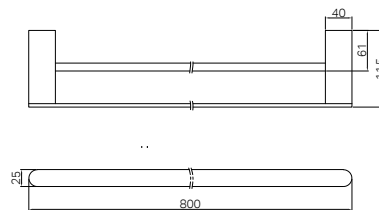

NR9030dCH

Bianca Double Towel Rail 800mm Chrome

Colours Available :