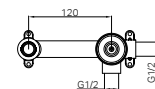

25B008CH

Dolce II Wall Basin/Bath Mixer Separate Back Plate Chrome

Water Rating: 6 Star, 4.5 L/Min

Wels REG No. T45348

Colours Available :

25B009CH

Dolce II Wall Basin/Bath Mixer Separate Back Plate Trim Kits Only Chrome

Water Rating: 6 Star, 4.5 L/Min

Wels REG No. T45348

Colours Available :

NRUB001

Project 35mm Universal Wall Basin/Bath Mixer Body Only