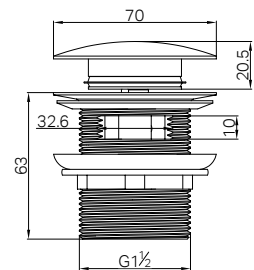

NRA710CH

Pop Up Bath Waste 40mm With Overflow Chrome

Colours Available :