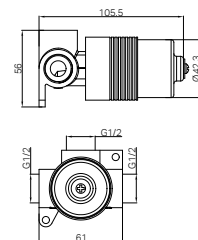

NR301511MB
Matte Black

NR301511BN
Brushed Nickel

NR301511tCH

Celia Shower Mixer Trim Kits Only Chrome

Colours Available:

NR301511tMB
Matte Black

NR301511tBN
Brushed Nickel

NRUB002
Project 35mm Universal Shower Mixer Body Only