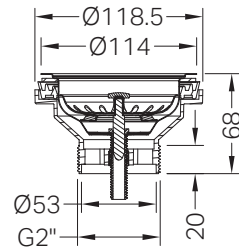

NRA706MB
Matte Black

NRA706BN
Brushed Nickel

NRA706GM
Gun Metal

NRA706BG
Brushed Gold

NRA708PB

Pop Up Bath Waste 40mm With Overflow PVD Black

Colours Available :

NRA708AB
Aged Brass