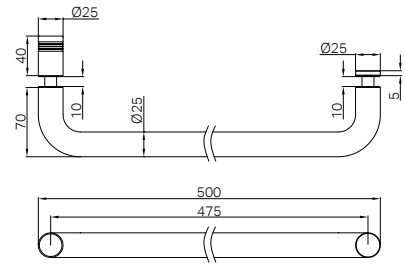

NRSH302aGM
Gun Metal

NRSH302aBG
Brushed Gold

NRSH303aCH

Towel Bar 500mm Chrome

Colours Available :

NRSH303aMB
Matte Black

NRSH303aBN
Brushed Nickel

NRSH303aGM
Gun Metal