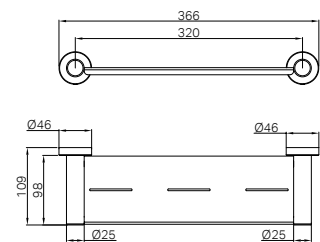

NR2087aCH

Dolce II Metal Shower Shelf Chrome

Colours Available :