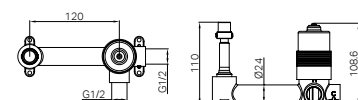

NR301310cCH

Ecco Wall Basin/Bath Mixer Separate Back Plate 60mm Chrome

Water Rating: 4 Star, 7.5L/Min

Wels REG No. T41773

Colours Available :

NR301310ctCH

Ecco Wall Basin/Bath Mixer Separate Back Plate 60mm Trim Kits Only Chrome

Water Rating: 4 Star, 7.5L/Min

Wels REG No. T41773

Colours Available :

NRUB001

Project 35mm Universal Wall Basin/Bath Mixer Body Only