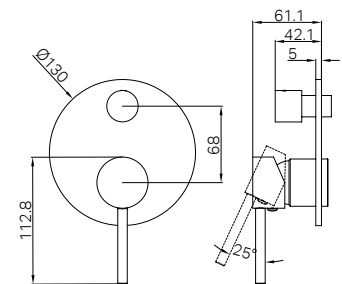

NR250811aCH

Dolce Shower Mixer With Diverter Chrome

Colours Available :