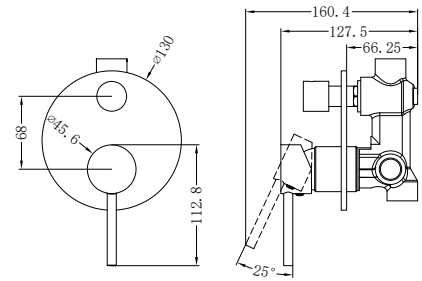

NR250811aCH

Dolce Shower Mixer With Diverter Chrome

Colours Available :

NR250811atCH

Dolce Shower Mixer With Diverter Trim Kits Only Chrome

Colours Available :

NRUB003

Project 35mm Universal Shower Mixer
With Diverter Body Only