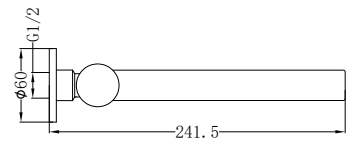

NR202CH

Dolce Wall Mounted Swivel Bath Spout Only Chrome

Colours Available :

NR202BN
Brushed Nickel