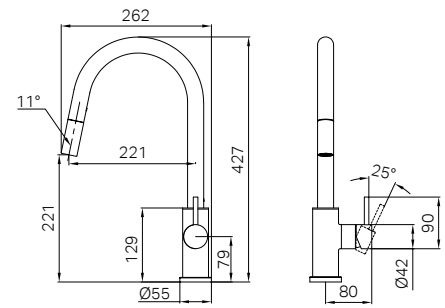

25B004CH

Dolce II Pull Out Sink Mixer Chrome

Water Rating: 6 Star, 4.5 L/Min

Wels REG No. T45340

Colours Available :