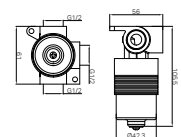

NR301311dCH

Ecco Shower Mixer 80mm Round Plate Chrome

Colours Available :

NR301311dtCH

Ecco Shower Mixer 80mm Round Plate Trim Kits Only Chrome

Colours Available :

NRUB002

Project 35mm Universal Shower Mixer Body Only