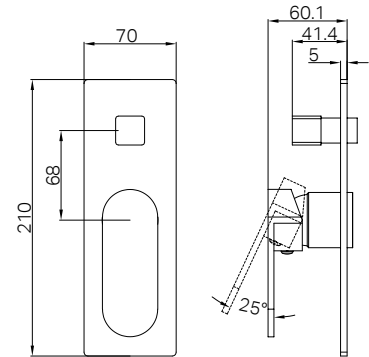

NR301311atCH

Ecco Shower Mixer With Diverter Trim Kits Only Chrome

Colours Available :

NRUB003

Project 35mm Universal Shower Mixer
With Diverter Body Only