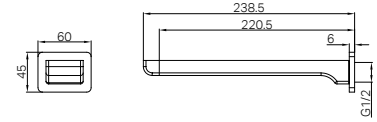

NR301509aCH

Celia Shower Mixer With Diverter Chrome

Colours Available : 

NR301509aMB
Matte Black

NR301509aBN
Brushed Nickel

NR281303CH

Celia Fixed Bath Spout Only Chrome

Colours Available: