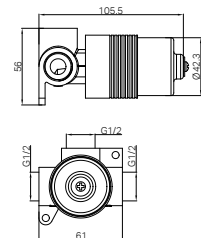

NR301511bCH

Celia Shower Mixer Rectangular Backplate Chrome

Colours Available :

NR301511btCH

Celia Shower Mixer Rectangular Backplate Trim Kits Only Chrome

Colours Available :

NRUB002

Project 35mm Universal Shower Mixer Body Only