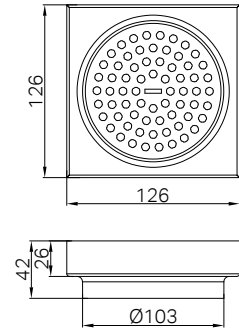

NRFW006MB

100mm Square Tile Insert Floor Waste 50mm Outlet Matte Black

Colours Available :

NRFW006BN
Brushed Nickel

NRFW006GM
Gun Metal

NRFW006BG
Brushed Gold

NRFW008MB

130mm Square Tile Insert Floor Waste 100mm Outlet Matte Black