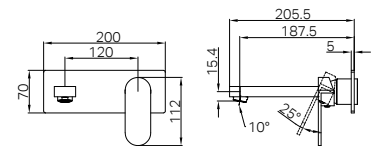

NR301310aCH

Ecco Wall Basin/Bath Mixer Chrome

Water Rating: 4 Star, 7.5L/Min

Wels REG No. T41772

Colours Available :