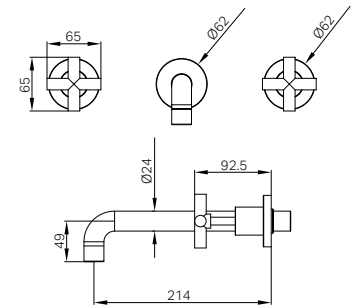

NR201607MB

X Plus Wall Kitchen Set Swivel Spout Matte Black

Water Rating: 5 Star, 5 L/Min

Wels REG No. T43038

Colours Available :

NR201607BG
Brushed Gold

NR201607BN
Brushed Nickel

Note: In Wall Body/ Breech Not Included.