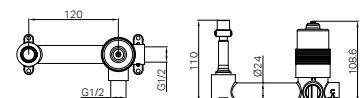

Colours Available :

NR301510atMB
Matte Black

NR301510atBN
Brushed Nickel

NRUB001

Project 35mm Universal Wall Basin/Bath Mixer Body Only

NR301510bCH

Celia Wall Basin/Bath Mixer Separate Back Plate Chrome

Water Rating: 5 Star, 5 L/Min