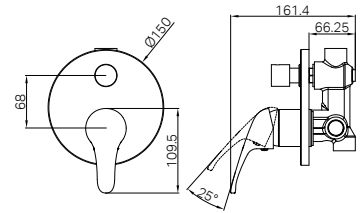

NR110009aCH

Classic Shower Mixer With Diverter Chrome

Colours Available :