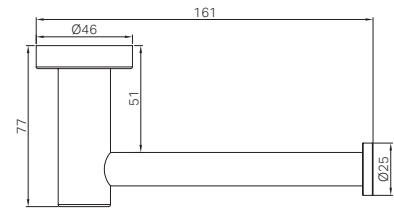

NR2086CH

Dolce II Toilet Roll Holder Chrome

Colours Available :