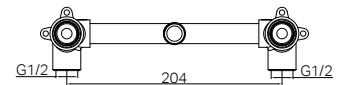

Note: In Wall Body/Breech Not Included.

NR201607bMB

X Plus Wall Basin Set 180mm Matte Black

Water Rating: 5 Star, 5 L/Min

Wels REG No. T43044

Colours Available :

NR201607bBN
Brushed Nickel

NR5230071

In Wall Basin/Bath Breech For X Plus/York/Kara