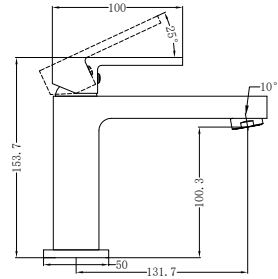

NR301301CH

Ecco Basin Mixer Chrome

Water Rating: 5 Star, 6 L/Min

Wels REG No. T43206

Colours Available: