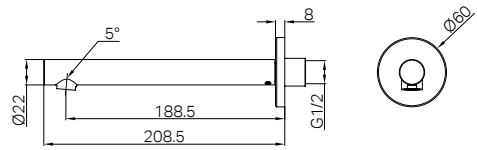

25B013CH

Dolce II Basin/Bath Spout Only Chrome

Water Rating: 6 Star, 4.5 L/Min

Wels REG No. T45351

Colours Available :