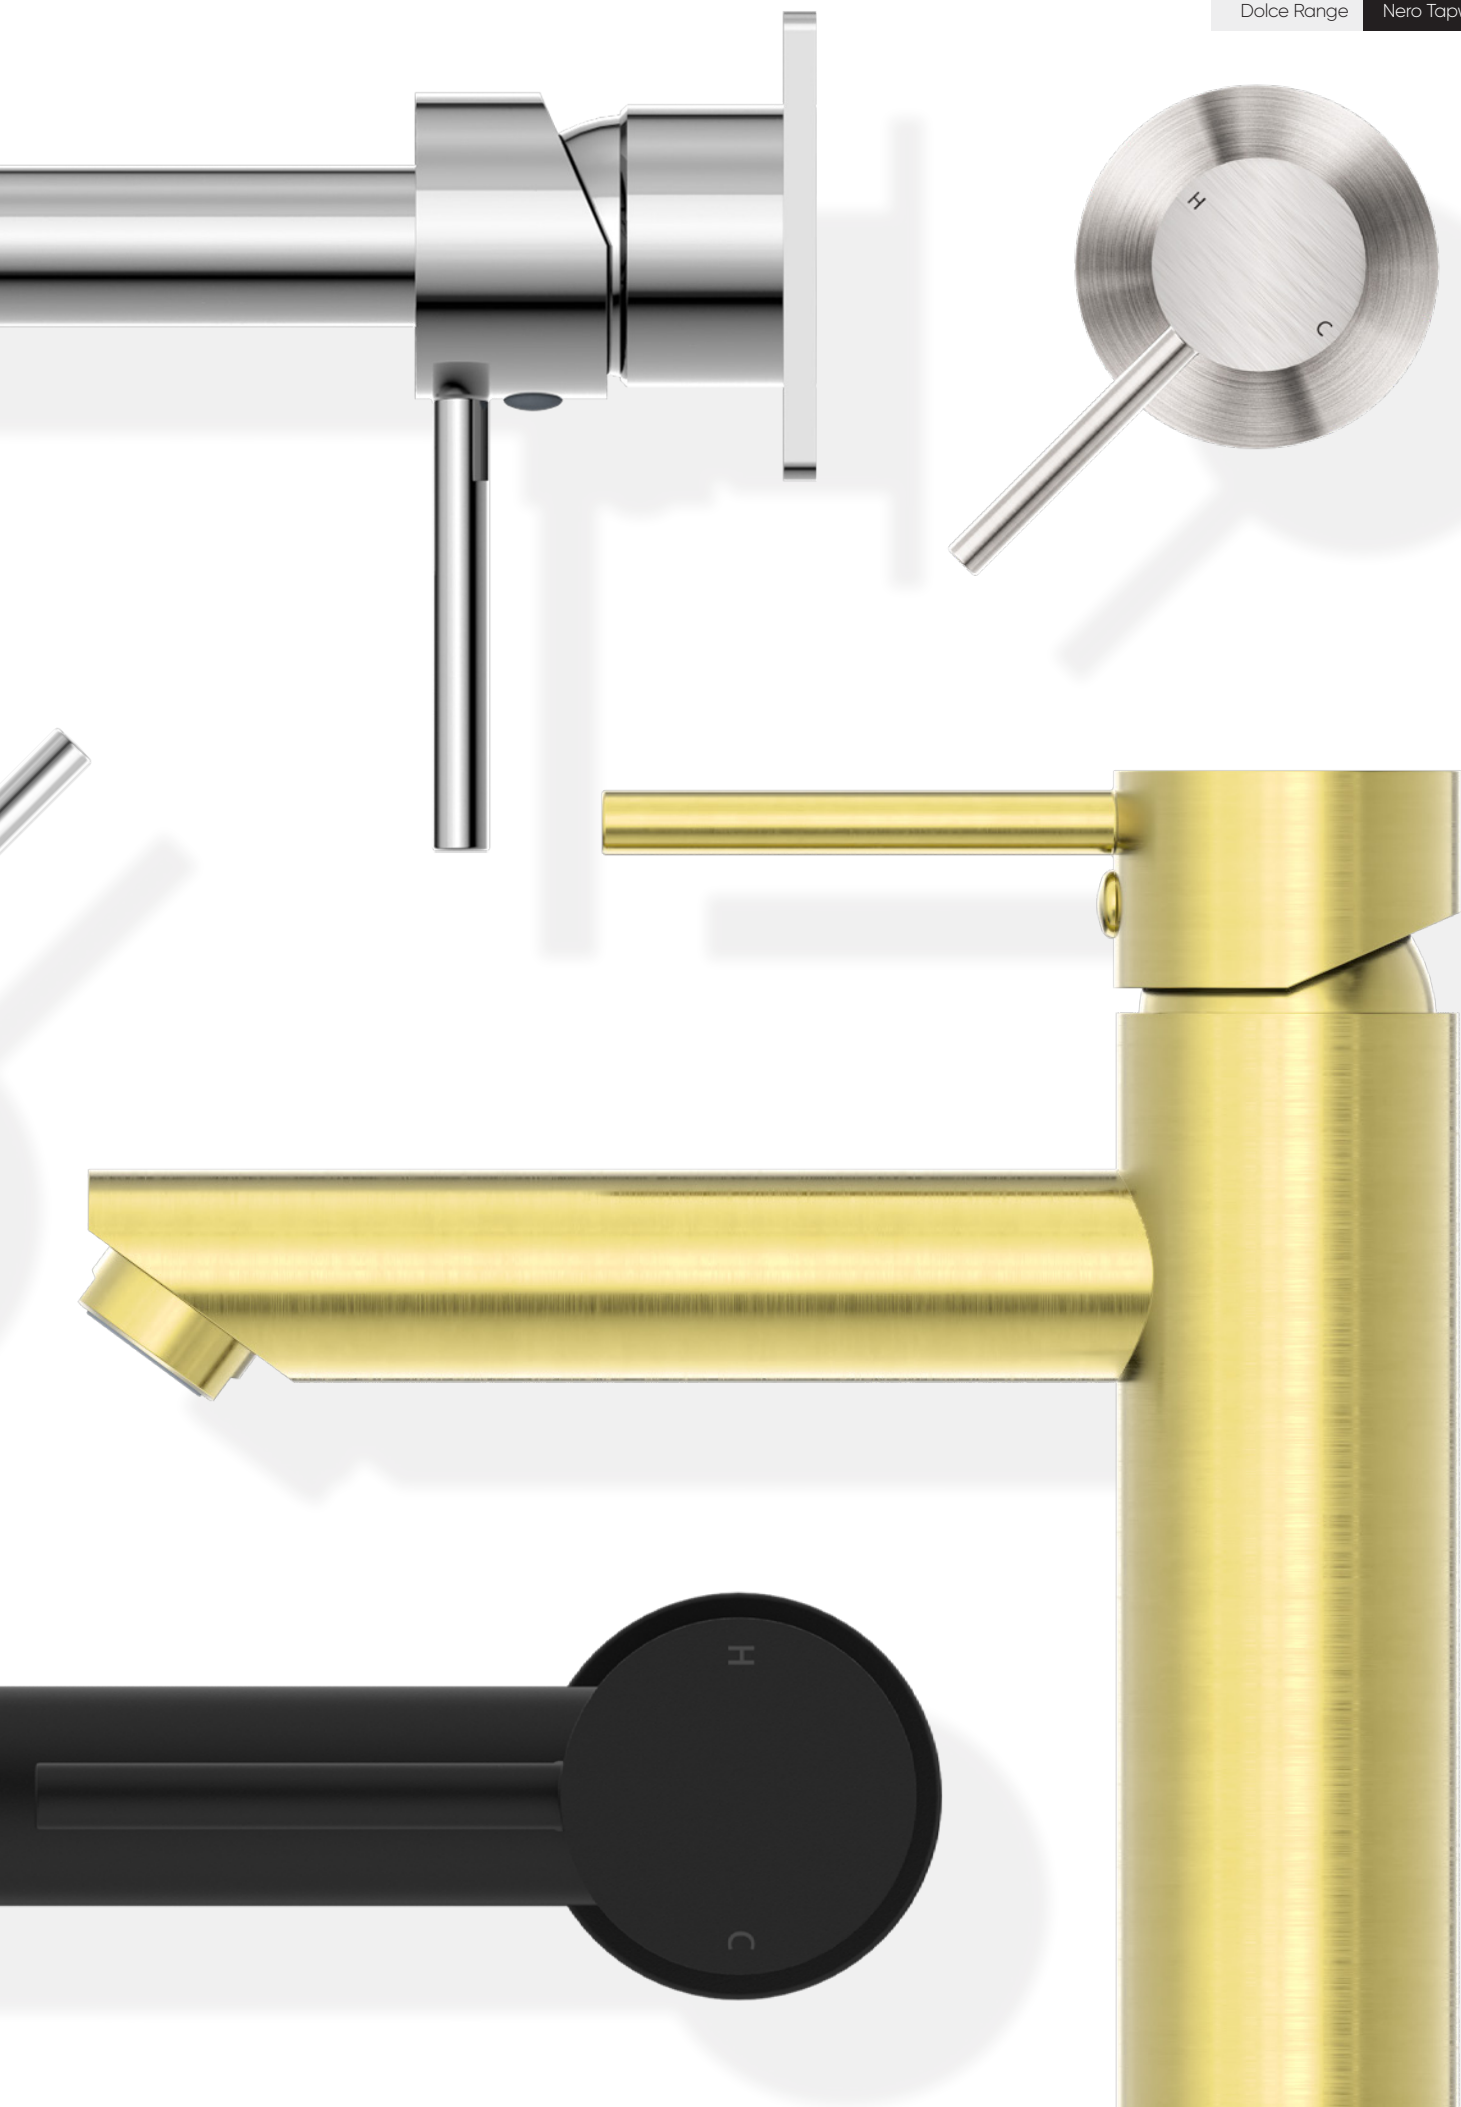

Chrome

Matte Black

Brushed Nickel

Gun Metal

Brushed Gold

NR250802CH

Dolce Basin Mixer Straight Spout Chrome

Water Rating: 5 Star, 5 L/Min