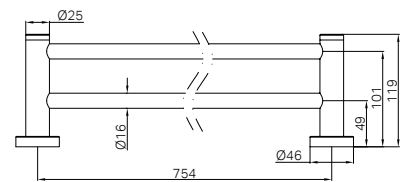

Dolce II Double Towel Rail 600mm Chrome

Colours Available : 

NR2024dMB
Matte Black

NR2024dBN
Brushed Nickel

NR2024dGM
Gun Metal

NR2024dBG
Brushed Gold

NR2030dCH

Dolce II Double Towel Rail 800mm Chrome