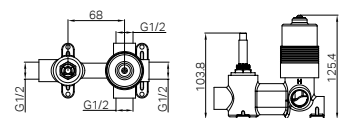

NRUB003

Project 35mm Universal Shower Mixer
With Diverter Body Only