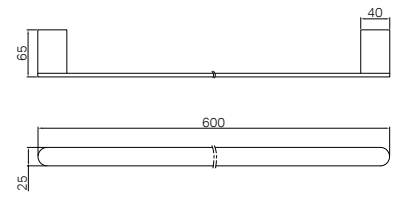

Matte Black

Brushed Nickel

Gun Metal

Brushed Gold

NR9024CH

Bianca Single Towel Rail 600mm Chrome

Colours Available: 

NR9024MB
Matte Black