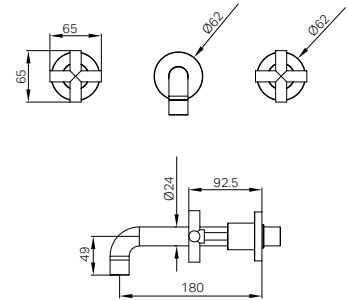

NR201607aMB

X Plus Wall Basin Set 215mm Matte Black

Water Rating: 5 Star, 5 L/Min

Wels REG No. T43039

Colours Available :

NR201607aBG
Brushed Gold

NR201607aBN
Brushed Nickel

Note: In Wall Body/Breech Not Included.