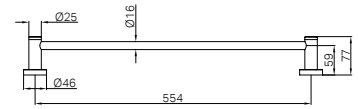

NR9081BG
Brushed Gold

NR2024CH

Dolce II Single Towel Rail 600mm Chrome

Colours Available : 

NR2024MB
Matte Black

NR2024BN
Brushed Nickel

NR2024GM
Gun Metal

NR2024BG
Brushed Gold