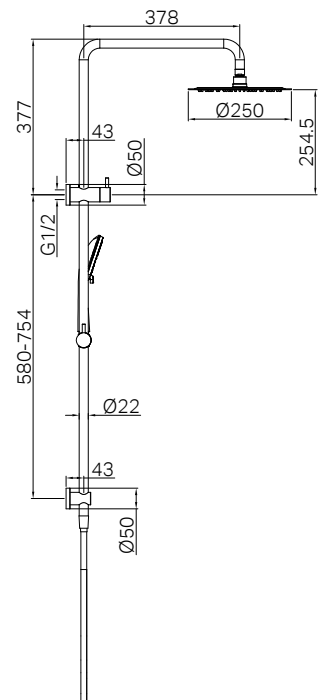

NR232105dGM

Round Project Twin Shower Gun Metal

Water Rating: Overhead Shower 3 Star, 8L/Min Hand Shower 4 Star, 7.5L/Min
Wels REG No. S17334

Colours Available :