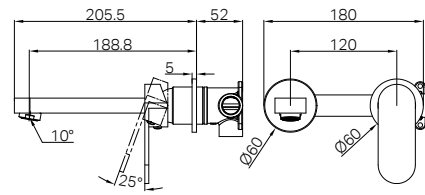

NR301310cCH

Ecco Wall Basin/Bath Mixer Separate Back Plate 60mm Chrome

Water Rating: 4 Star, 7.5L/Min

Wels REG No. T41773

Colours Available :

NR301310ctCH

Ecco Wall Basin/Bath Mixer Separate Back Plate 60mm Trim Kits Only Chrome

Water Rating: 4 Star, 7.5L/Min

Wels REG No. T41773

Colours Available :

NRUB001

Project 35mm Universal Wall Basin/Bath Mixer Body Only