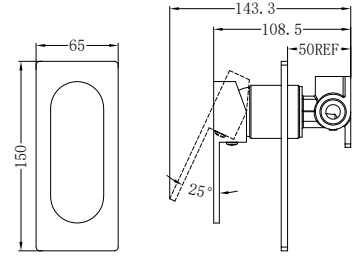

NR301311CH

Ecco Shower Mixer Chrome

Colours Available :