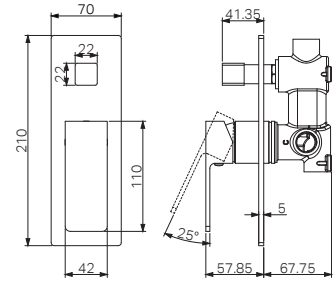

NR301511aCH

Celia Shower Mixer With Diverter Chrome

Colours Available :

NR301511atCH

Celia Shower Mixer With Diverter Trim Kits Only Chrome

Colours Available :