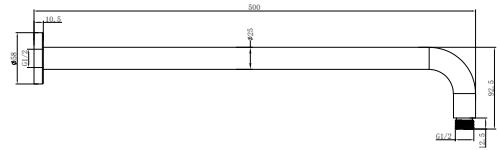

Round Shower Arm 330mm Length Chrome

Colours Available :

NR502MB
Matte Black

NR502BN
Brushed Nickel

NR502GM
Gun Metal

NR502BG
Brushed Gold

NR502ICH

Round Shower Arm 500mm Length Chrome