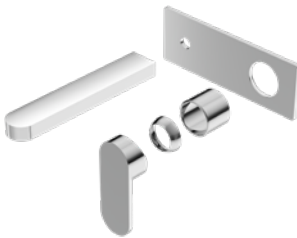

NR301310aCH

Ecco Wall Basin/Bath Mixer Chrome

Water Rating: 4 Star, 7.5L/Min

Wels REG No. T41772

Colours Available :