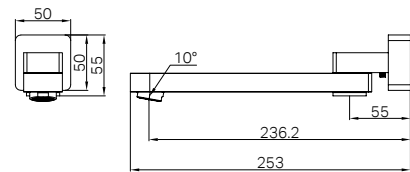

NR207CH

Bianca Swivel Bath Spout Only Chrome

Colours Available :