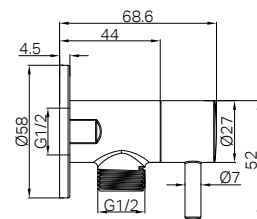

NR262109eCH

Mini Cistern Stop Chrome

Colours Available: