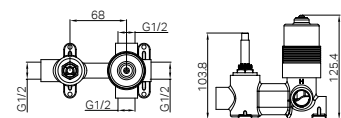

NRUB003

Project 35mm Universal Shower Mixer
With Diverter Body Only