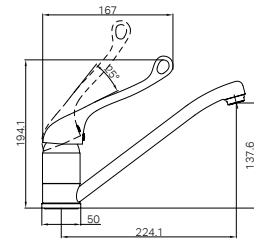

NR110007dCH

Classic Care Sink Mixer Chrome

Water Rating: 4 Star, 7.5L/Min

Wels REG No. T34940

Colours Available :

NR110001eCH

Classic Care Basin Mixer Extended Handle Chrome

Water Rating: 6 Star, 4.5 L/Min

Wels REG No. T43043

Colours Available :

NR110007eCH

Classic Care Sink Mixer Extended Handle Chrome

Water Rating: 4 Star, 7.5L/Min

Wels REG No. T34940

Colours Available :

NR110009eCH

Classic Care Shower Mixer Extended Handle Chrome

Colours Available :