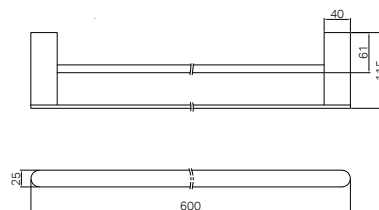

NR9024dCH

Bianca Double Towel Rail 600mm Chrome

Colours Available :