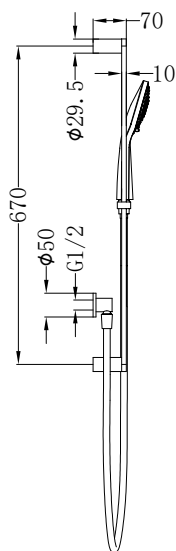

Celia New Shower Rail Chrome

Water Rating: 5 Star, 6 L/Min

Wels REG No. S15610

Colours Available :

NR316MB
Matte Black

NR316BN
Brushed Nickel

NR316GM
Gun Metal

NR316BG
Brushed Gold