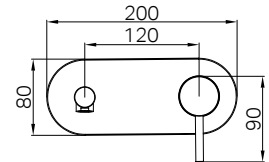

25B007CH

Dolce II Wall Basin/Bath Mixer Trim Kits Only Chrome

Water Rating: 6 Star, 4.5 L/Min

Wels REG No. T45349

Colours Available :