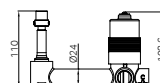

25B008CH

Dolce II Wall Basin/Bath Mixer Separate Back Plate Chrome

Water Rating: 6 Star, 4.5 L/Min

Wels REG No. T45348

Colours Available :

25B009CH

Dolce II Wall Basin/Bath Mixer Separate Back Plate Trim Kits Only Chrome

Water Rating: 6 Star, 4.5 L/Min

Wels REG No. T45348

Colours Available :

NRUB001

Project 35mm Universal Wall Basin/Bath Mixer Body Only