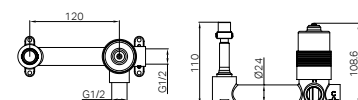

NR301310bCH

Ecco Wall Basin/Bath Mixer Separate Back Plate Chrome

Water Rating: 4 Star, 7.5L/Min

Wels REG No. T41773

Colours Available :

NR301310btCH

Ecco Wall Basin/Bath Mixer Separate Back Plate Trim Kits Only Chrome

Water Rating: 4 Star, 7.5L/Min

Wels REG No. T41773

Colours Available :

NRUB001

Project 35mm Universal Wall Basin/Bath Mixer Body Only