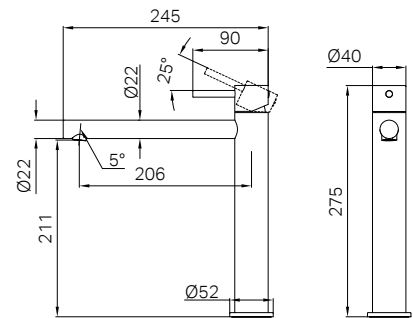

25B002CH

Dolce II Tall Basin Mixer Chrome

Water Rating: 6 Star, 4.5 L/Min

Wels REG No. T45354

Colours Available: