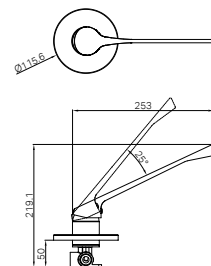

NR110007eCH

Classic Care Sink Mixer Extended Handle Chrome

Water Rating: 4 Star, 7.5L/Min

Wels REG No. T34940

Colours Available :