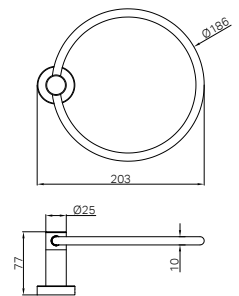

NR2080CH

Dolce II Hand Towel Ring Chrome

Colours Available :