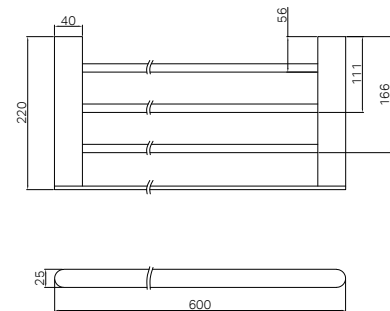

NR9089CH

Bianca Towel Rack Chrome

Colours Available: