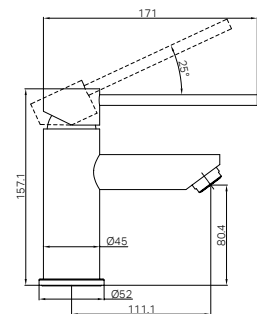

NR250802bMB

Dolce Care Basin Mixer Matte Black

Water Rating: 5 Star, 6 L/Min

Wels REG No. T28858

Colours Available :