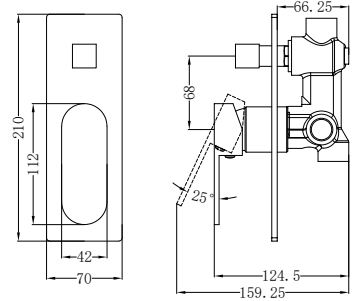

NR301311aCH

Ecco Shower Mixer With Diverter Chrome

Colours Available :