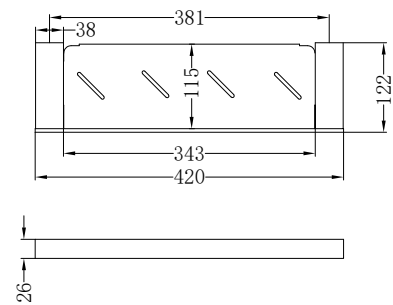

NR4687aCH

Celia Metal Shelf Chrome

Colours Available:

NR4687aBN
Brushed Nickel