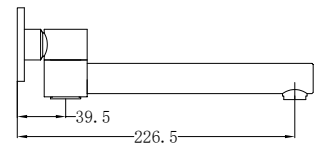

NR202CH

Dolce Wall Mounted Swivel Bath Spout Only Chrome

Colours Available :

NR202BN
Brushed Nickel