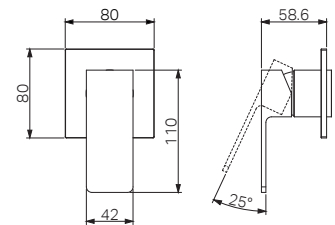

NR301511CH

Celia Shower Mixer Chrome

Colours Available: