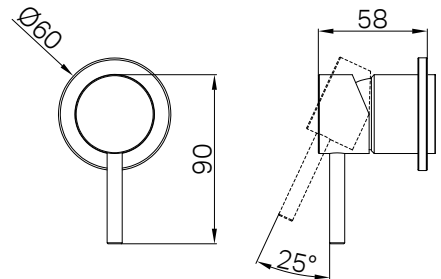

25B012CH

Dolce II Shower Mixer Trim Kits Only Chrome

Colours Available: