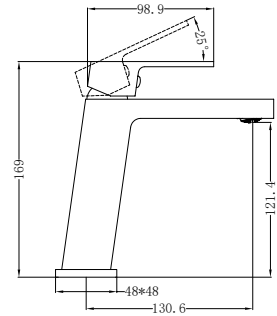

Chrome

Matte Black

Brushed Nickel

NR301501CH

Celia Basin Mixer Angle Spout Chrome

Water Rating: 5 Star, 5 L/Min

Wels REG No. T43005

Colours Available :