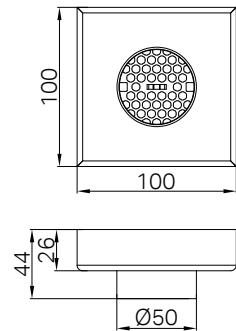

NRFW006MB

100mm Square Tile Insert Floor Waste 50mm Outlet Matte Black

Colours Available :

NRFW006BN
Brushed Nickel

NRFW006GM
Gun Metal

NRFW006BG
Brushed Gold

NRFW008MB

130mm Square Tile Insert Floor Waste 100mm Outlet Matte Black