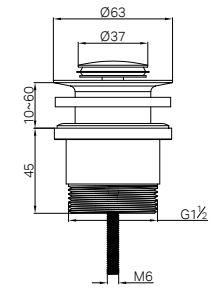

NRA471CH

Universal Project Pop Up Waste Chrome

Colours Available :