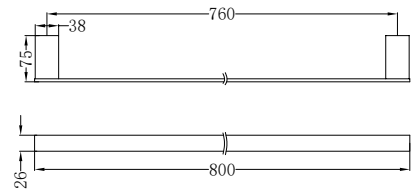

Celia Single Towel Rail 600mm Chrome

Colours Available:   

NR4624MB
Matte Black

NR4624BN
Brushed Nickel

NR4630CH

Celia Single Towel Rail 800mm Chrome

Colours Available:   

NR4630MB
Matte Black