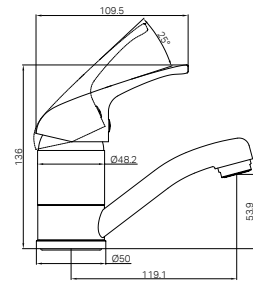

NR110007150CH

Classic Swivel Basin Mixer Chrome

Water Rating: 6 Star, 4.5L/Min

Wels REG No. T43074

Colours Available :