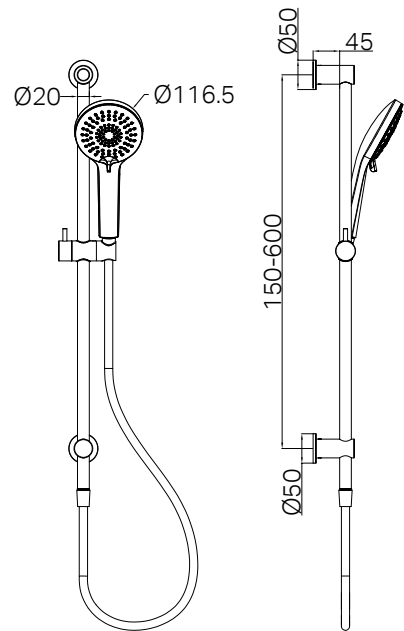

NR322MB
Matte Black

NR322BN
Brushed Nickel

NR322GM
Gun Metal

NR322BG
Brushed Gold

NR314aCH

3-Function Shower Rail Chrome

Water Rating: Not Star Rated, 7.5L/Min

Wels REG No. S18363