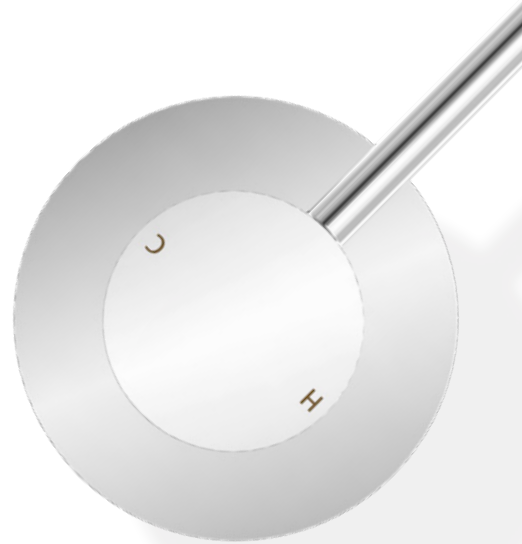

Chrome

Matte Black

Brushed Nickel

Gun Metal

Brushed Gold

NR250802CH

Dolce Basin Mixer Straight Spout Chrome

Water Rating: 5 Star, 5 L/Min