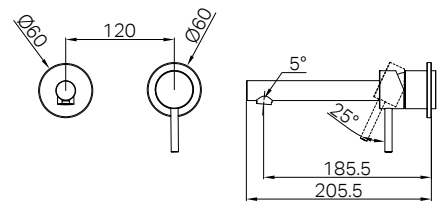

25B008MB
Matte Black

25B008BN
Brushed Nickel

25B008GM
Gun Metal

25B008BG
Brushed Gold

25B009CH

Dolce II Wall Basin/Bath Mixer Separate Back Plate Trim Kits Only Chrome

Water Rating: 6 Star, 4.5 L/Min

Wels REG No. T45348