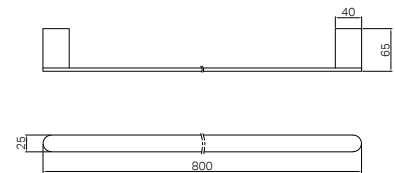

NR9030CH

Bianca Single Towel Rail 800mm Chrome

Colours Available: