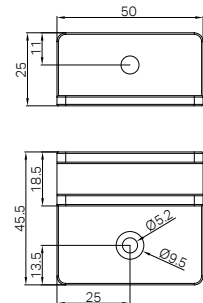

NRSH202aCH

Shower F Bracket 10mm Glass Chrome

Colours Available :