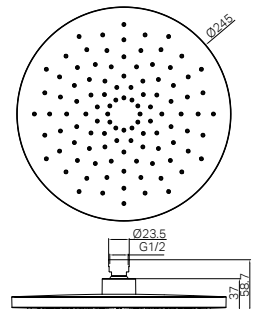

NR508088CH

250mm ABS Round Shower Head Chrome

Water Rating: 4 Star, 7,5 L/Min

Wels REG No. T16423

Colours Available: