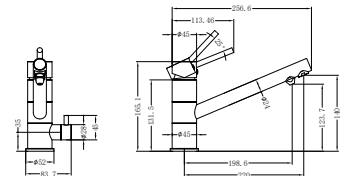

NR250807gCH

Dolce Three-Way Kitchen Mixer Chrome

Water Rating: 5 Star, 6 L/Min

Wels REG No. T42805

Colours Available :