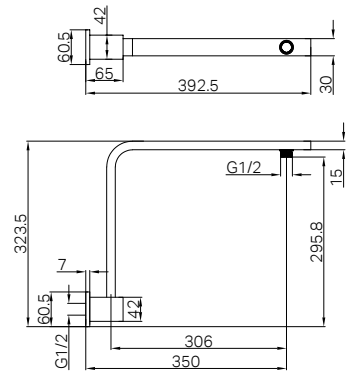

NR505CH

Square Swivel Shower Arm Chrome

Colours Available :

NR503100CH / NR503150CH / NR503300CH / NR503450CH / NR503600CH

Round Ceiling Arm 100mm / 300mm / 450mm / 600mm Length Chrome

Colours Available :