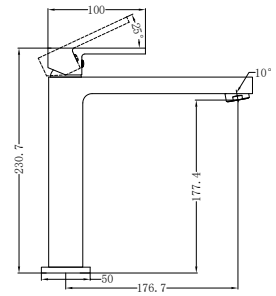

NR301301aCH

Ecco Tall Basin Mixer Chrome

Water Rating: 4 Star, 7.5 L/Min

Wels REG No. T43371

Colours Available :