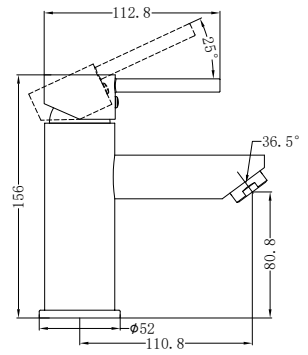

NR250802CH

Dolce Basin Mixer Straight Spout Chrome

Water Rating: 5 Star, 5 L/Min

Wels REG No. T43203

Colours Available :