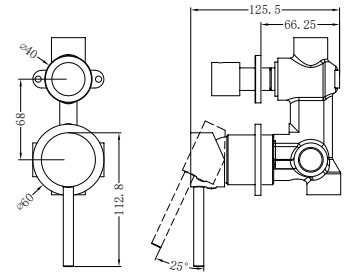

NR250811eCH

Dolce Shower Mixer With Diverter Separate Back Plate Chrome

Colours Available :

NR250811etCH

Dolce Shower Mixer With Diverter Separate Back Plate Trim Kits Only Chrome

Colours Available :

NRUB003

Project 35mm Universal Shower Mixer
With Diverter Body Only