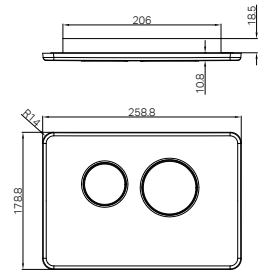

NRPL001BN

In Wall Toilet Push Plate Brushed Nickel

Colours Available :