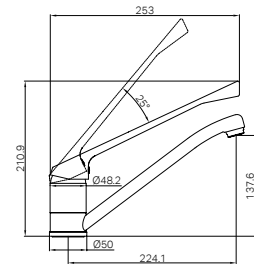

NR110001eCH

Classic Care Basin Mixer Extended Handle Chrome

Water Rating: 6 Star, 4.5 L/Min

Wels REG No. T43043

Colours Available :

NR110007eCH

Classic Care Sink Mixer Extended Handle Chrome

Water Rating: 4 Star, 7.5L/Min

Wels REG No. T34940

Colours Available :