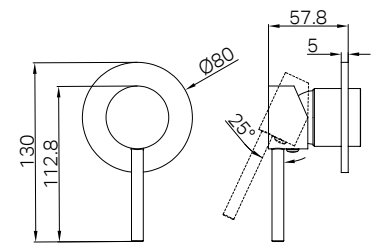

NR250811tCH

Dolce Shower Mixer Trim Kits Only Chrome

Colours Available:

NRUB002

Project 35mm Universal Shower Mixer Body Only