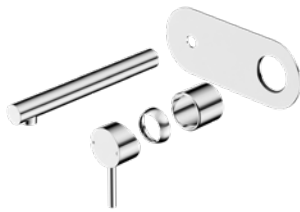

Dolce II Wall Basin/Bath Mixer Chrome

Water Rating: 6 Star, 4.5 L/Min

Wels REG No. T45349

Colours Available :

25B005MB
Matte Black

25B005BN
Brushed Nickel

25B005GM
Gun Metal

25B005BG
Brushed Gold