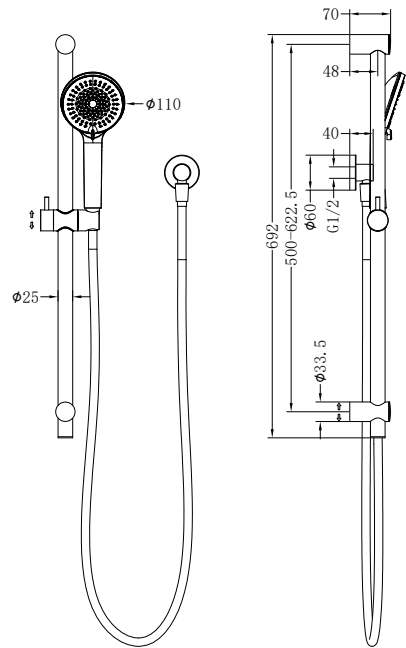

Wels REG No. S17355

Colours Available : 

NR318MB
Matte Black

NR318BN
Brushed Nickel

NR318GM
Gun Metal

NR318BG
Brushed Gold

NR319CH

Round Metal Project Shower Rail 4 Star Rating Chrome