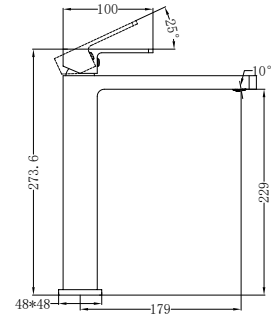

NR301501aCH

Celia Tall Basin Mixer Chrome

Water Rating: 5 Star, 5 L/Min

Wels REG No. T43006

Colours Available :