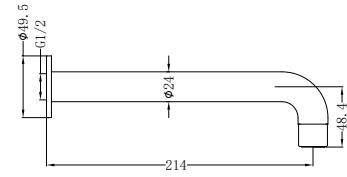

NR250803200CH

Dolce Basin/Bath Spout Only 215mm Chrome

Water Rating: 5 Star, 5 L/Min

Wels REG No. T43223

Colours Available :