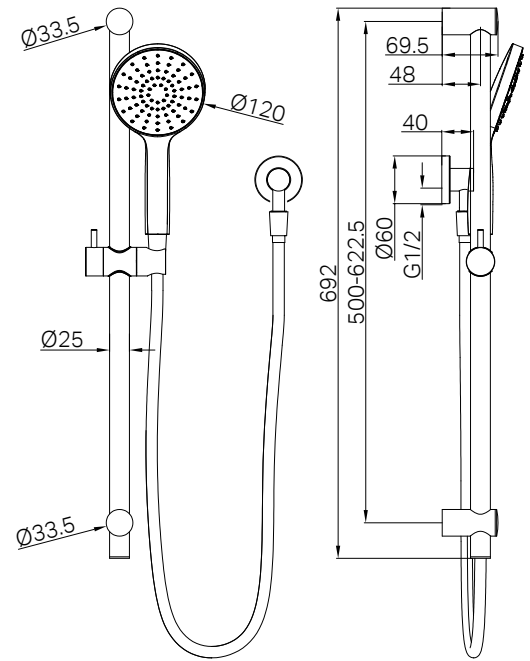

NR322CH

Dolce II Rail Shower Chrome

Water Rating: 3 Star, 8 L/Min

Wels REG No. S45361

Colours Available :