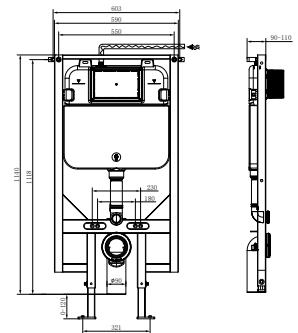

G30034

R&T Wall Hung In-Wall Cistern II

Water Rating: 4 Star, 3.3 L/Min

Wels REG No. L08086