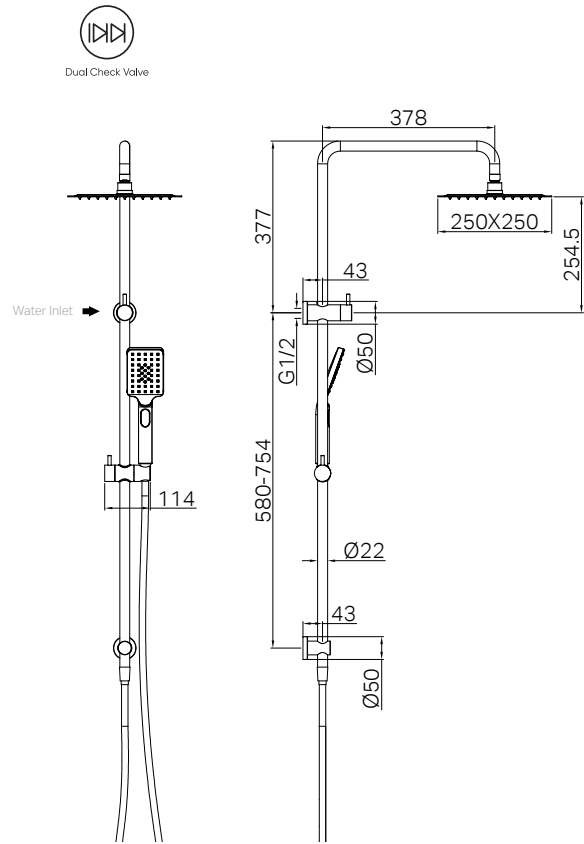

NR232105dGM

Round Project Twin Shower Gun Metal

Water Rating: Overhead Shower 3 Star, 8L/Min Hand Shower 4 Star, 7.5L/Min
Wels REG No. S17334

Colours Available :  

NR232105dBG
Brushed Gold

NR232105eCH

Square Project Twin Shower Chrome