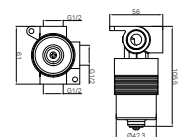

NR250811CH

Dolce Shower Mixer Chrome

Colours Available:

NR250811tCH

Dolce Shower Mixer Trim Kits Only Chrome

Colours Available:

NRUB002

Project 35mm Universal Shower Mixer Body Only