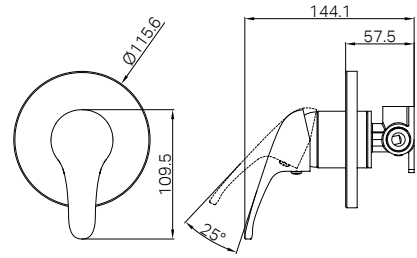

NR110009CH

Classic Shower Mixer Chrome

Colours Available :