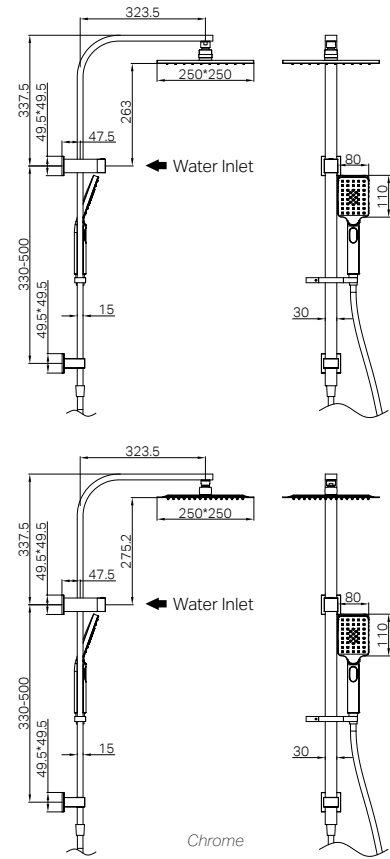

Dual Check Valve

NR301505cCH

Celia Twin Shower Chrome

Water Rating: Overhead Shower Not Star Rated, 7.5L/Min Hand Shower Not Star Rated, 6L/Min
Wels REG No. S17474

Colours Available : 

NR301505cMB
Matte Black