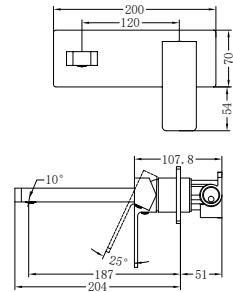

NR301510aCH

Celia Wall Basin/Bath Mixer Chrome

Water Rating: 5 Star, 5 L/Min

Wels REG No. T45792

Colours Available :

NR301510atCH

Celia Wall Basin/Bath Mixer Trim Kits Only Chrome

Water Rating: 5 Star, 5 L/Min

Wels REG No. T45792

Colours Available :

NRUB001

Project 35mm Universal Wall Basin/Bath Mixer Body Only