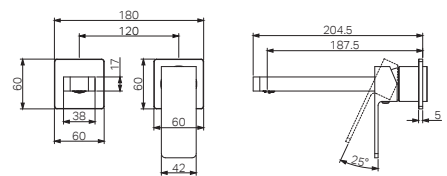

Wels REG No. T45792

Colours Available :

NR301510bMB
Matte Black

NR301510bBN
Brushed Nickel

NR301510btCH

Celia Wall Basin/Bath Mixer Separate Back Plate Trim Kits Only Chrome

Water Rating: 5 Star, 5 L/Min

Wels REG No. T45792