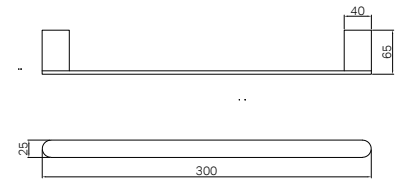

Colours Available :

NR9086aMB
Matte Black

NR9086aBN
Brushed Nickel

NR9086aGM
Gun Metal

NR9086aBG
Brushed Gold

NR9080CH

Bianca Hand Towel Rail Chrome

Colours Available :