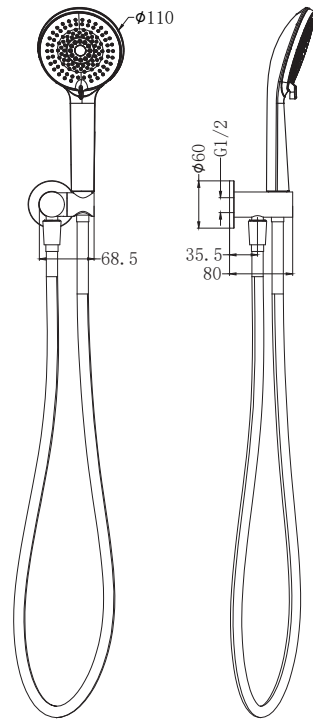

NR320CH

Project Round Shower On Bracket 4 Star Rating Chrome

Water Rating: 4 Star, 6,5 L/Min

Wels REG No. S18001

Colours Available :