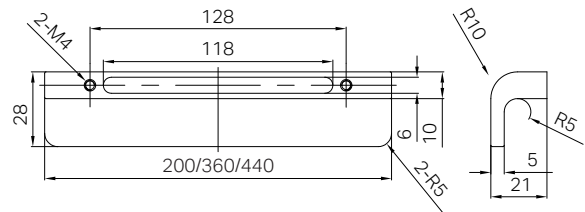

25G003CH / 25G004CH / 25G005CH

Bianca Pull Handle 200mm / 360mm / 440mm Chrome

Colours Available: