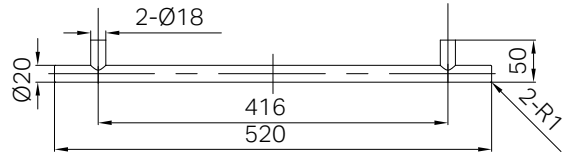

Mecca

25F005CH

Mecca Appliance Pull 520mm Chrome

Colours Available: