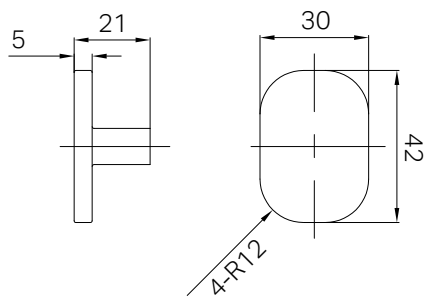

Bianca

25G001CH

Bianca Cabinet Knob Chrome

Colours Available: