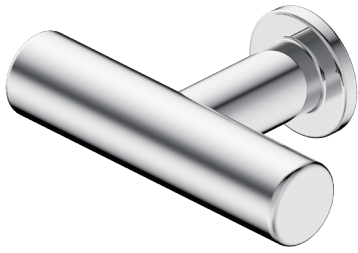

Cabinet Hardware

Nero

Nero -

Cabinet Hardware

incorporating the essence of form and functionality while delivering quality and craftsmanship.

Featuring two distinct styles matching Nero's tapware collections and incorporating various lengths for all applications.

Nero's Superior Cabinet Hardware will enhance any space and is available in up to 7 colours;

Chrome, Matte Black, Brushed Nickel, Gun Metal, Brushed Gold, Brushed Bronze, Matte White.

Whether it's a private residence, a luxury apartment, a multi-residential build, or a commercial space, Nero offers a solution that balances design integrity with functional reliability.

Define your next project with **Nero – Cabinet Hardware.**

Mecca

25F001CH

Mecca T-Pull Handle Chrome

Colours Available:

25F001MB
Matte Black

25F001BN
Brushed Nickel

25F001GM
Gun Metal

25F001BG
Brushed Gold

25F001BZ
Brushed Bronze

25F001MW
Matte White

25F002CH / 25F003CH / 25F004CH

Mecca Pull Handle 130mm/ 200mm/ 330mm Chrome

Colours Available:

25F002MB
25F003MB
25F004MB
Matte Black

25F002BN
25F003BN
25F004BN
Brushed Nickel