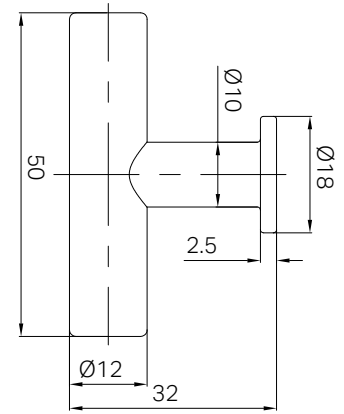

Mecca

25F001CH

Mecca T-Pull Handle Chrome

Colours Available:

25F002CH / 25F003CH / 25F004CH

Mecca Pull Handle 130mm/ 200mm/ 330mm Chrome

Colours Available: