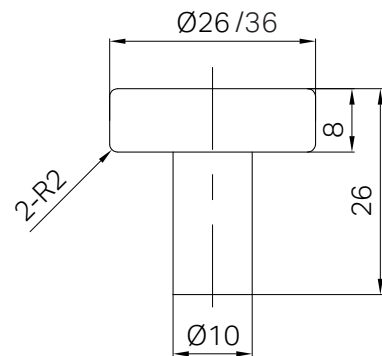

25F005CH

Mecca Appliance Pull 520mm Chrome

Colours Available: