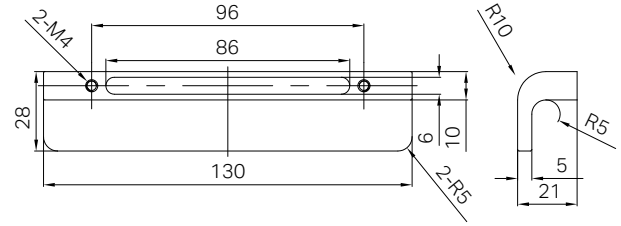

25G001BG
Brushed Gold

25G001BZ
Brushed Bronze

Bianca

25G002CH

Bianca Pull Handle 130mm Chrome

Colours Available:

25G002MB
Matte Black

25G002BN
Brushed Nickel