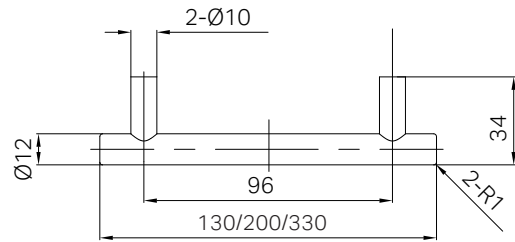

25F001BG
Brushed Gold

25F001BZ
Brushed Bronze

25F001MW
Matte White

25F002CH / 25F003CH / 25F004CH

Mecca Pull Handle 130mm/ 200mm/ 330mm Chrome

Colours Available:

25F002MB
25F003MB
25F004MB
Matte Black

25F002BN
25F003BN
25F004BN
Brushed Nickel