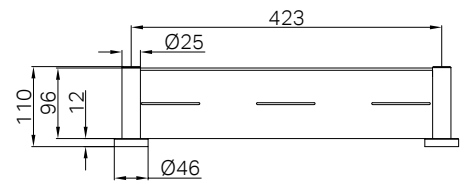

NR1987aCH

Mecca Metal Shower Shelf Chrome
Colours Available: