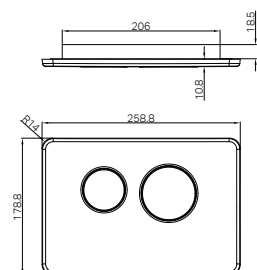

NR262109dCH

Washing Machine Tap Set Chrome
Colours Available:

NRPL001BN

In Wall Toilet Push Plate Brushed Nickel
Colours Available: