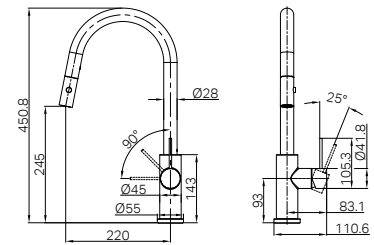

NR221908CH

Mecca Pull Out Sink Mixer With Vegie Spray Function Chrome
Wels Rating: 6 Star, 4.5L/min
Wels REG No. T41348
Colours Available: