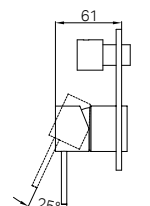

NR221911atCH

Mecca Shower Mixer With Diverter Trim Kits Only Chrome
Colours Available: