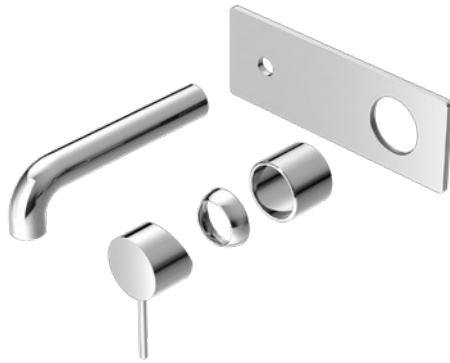

NR221910a120tCH NR221910a230tCH
NR221910a160tCH NR221910a260tCH
NR221910a185tCH

Mecca Wall Basin/Bath Mixer 120 / 160 / 185 / 230 / 260mm Trim Kits Only Chrome
Wels Rating: 5 Star, 6L/min
Wels REG No. T43161 / T43162 / T43163 / T43164 / T43165
Colours Available:

Matte Black
NR221910a120tMB
NR221910a160tMB
NR221910a185tMB
NR221910a230tMB
NR221910a260tMB

Brushed Nickel
NR221910a120tBN
NR221910a160tBN
NR221910a185tBN
NR221910a230tBN
NR221910a260tBN

Gun Metal
NR221910a120tGM
NR221910a160tGM
NR221910a185tGM
NR221910a230tGM
NR221910a260tGM

Brushed Bronze
NR221910a120tBZ
NR221910a160tBZ
NR221910a185tBZ
NR221910a230tBZ
NR221910a260tBZ

Brushed Gold
NR221910a120tBG
NR221910a160tBG
NR221910a185tBG
NR221910a230tBG
NR221910a260tBG

Matte White
NR221910a120tMW
NR221910a160tMW
NR221910a185tMW
NR221910a230tMW
NR221910a260tMW

NRUB001P

Premium 35mm Universal
Wall Basin/Bath Mixer Body Only