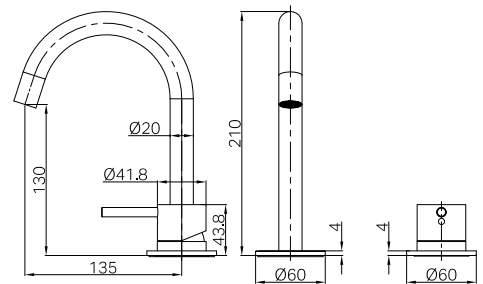

Matte Black
NR221901gMB

Brushed Nickel
NR221901gBN

Gun Metal
NR221901gGM

Brushed Bronze
NR221901gBZ

Brushed Gold
NR221901gBG

Matte White
NR221901gMW

NR221901gCH

Mecca Hob Basin Mixer Set Arc Spout Chrome
Wels Rating: 5 Star, 5L/min
Wels REG No. T46208
Colours Available: