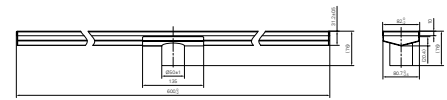

Brushed Bronze
NRFG006HSBZ

Brushed Gold
NRFG006HSBG

NRFG006HSMB

Tile Insert V Channel 600x82mm Floor Grate 50mm Outlet Matte Black
Colours Available:

Brushed Nickel
NRFG011HSBN

Gun Metal
NRFG011HSGM

Brushed Bronze
NRFG011HSBZ