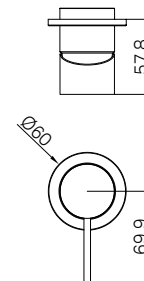

Brushed Nickel
NR221911htBN

Gun Metal
NR221911htGM

Brushed Bronze
NR221911htBZ

Brushed Gold
NR221911htBG

Matte White
NR221911htMW

NR221911htCH

Mecca Shower Mixer 60mm Plate Trim Kits Only Chrome
Colours Available: