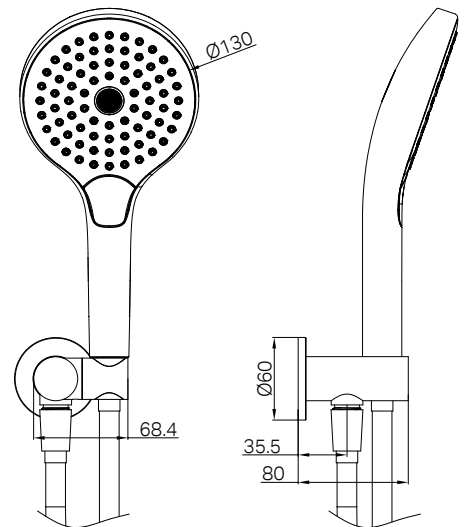

NR221905fCH

Mecca Shower On Bracket With Air Shower II Chrome

Wels Rating: 3 Star, 9L/min

Wels REG No. S17298

Colours Available: