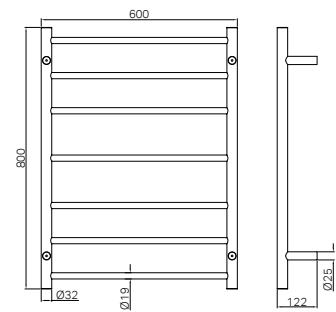

NR190001CH

Non-Heated Towel Ladder Chrome
Colours Available: