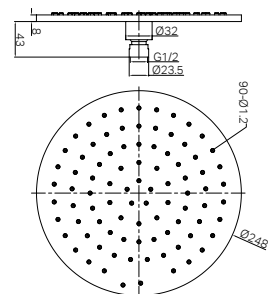

NR507046CH

250mm Round Metal Shower Head II Chrome
Wels Rating: 3 Star, 9L/min
Wels REG No. S46255
Colours Available: