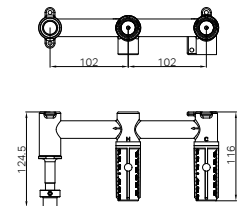

25D017

Mecca Lever Wall Basin/Bath Set Offset Spout Body Only