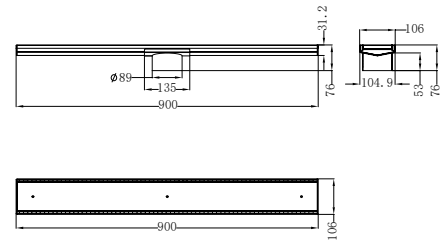

NRFG001HSMB

Tile Insert V Channel 900x106mm Floor Grate 90mm Outlet Matte Black
Colours Available: