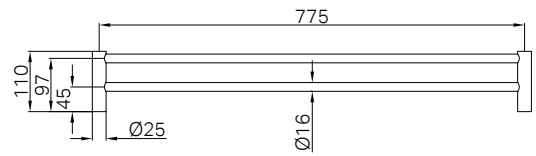

Matte Black
NR2330dMB

Brushed Nickel
NR2330dBN

Gun Metal
NR2330dGM

Brushed Bronze
NR2330dBZ

Brushed Gold
NR2330dBG

NR2330dCH

New Mecca Double Towel Rail 800mm Chrome
Colours Available:

Matte Black
NR2387aMB