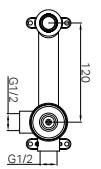

NRUB001P

Premium 35mm Universal
Wall Basin/Bath Mixer Body Only