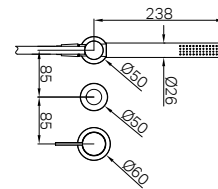

NR221912ftCH

Mecca Shower Mixer Diverter System Separate Back Plate Trim Kits Only Chrome
Wels Rating: 4 Star, 7.5L/min
Wels REG No. S17398
Colours Available: