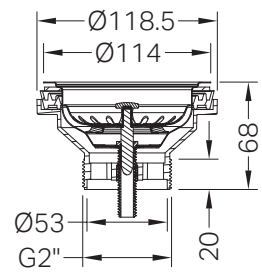

NRA708PB

Kitchen Sink Basket Waste PVD Black
Colours Available: