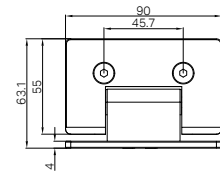

NRSH101aCH

90 Degree Glass To Wall Shower Hinge 10mm Glass Chrome
Colours Available:

Matte Black
NRSH201aMB