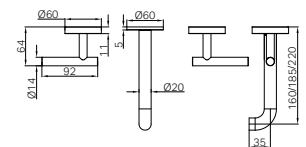

25D019CH
25D020CH
25D021CH

Mecca Lever Wall Basin/Bath Set 160 / 185 / 220 mm Spout Trim Kits Only Chrome
Wels Rating: 5 Star, 5L/min
Wels REG No. T46252 / T46254 / T46253 / T46214 / T46211 / T46212
Colours Available: