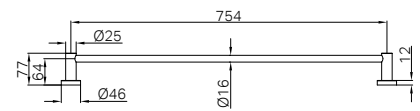

NR1930CH

Mecca Single Towel Rail 800mm Chrome
Colours Available:

Matte Black
NR2324MB