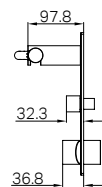

NR221912etCH

Mecca Shower Mixer Diverter System Trim Kits Only Chrome
Wels Rating: 4 Star, 7.5L/min
Wels REG No. S17397
Colours Available: