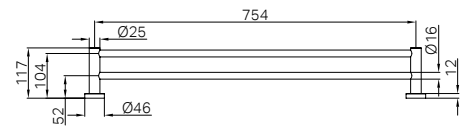

NR1930dCH

Mecca Double Towel Rail 800mm Chrome
Colours Available: