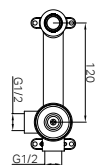

NRUB001P

Premium 35mm Universal
Wall Basin/Bath Mixer Body Only