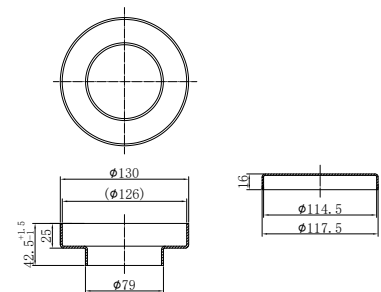

Brushed Nickel
NRFW004BN

Brushed Bronze
NRFW004BZ

Gun Metal
NRFW004GM

NRFW004CH

130mm Round Tile Insert Floor Waste 80mm Outlet Chrome
Colours Available:

Matte Black
NRFW005MB

Brushed Nickel
NRFW005BN

Gun Metal
NRFW005GM