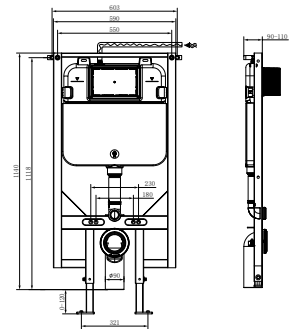

G30034

R&T Wall Hung In-Wall Cistern II
 Wels Rating: 4 Star, 3.3L/min
 Wels REG No. L08086

NR506042CH

Premium Flexible Mixer Tap Hose Pair Chrome
Colours Available:

NR506043CH

500mm Premium G1/2 Female Flexible Water Connector Hose Chrome
Colours Available: