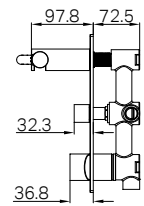

NR221912eCH

Mecca Shower Mixer Diverter System Chrome
Wels Rating: 4 Star, 7.5L/min
Wels REG No. S17397
Colours Available:

NR221912etCH

Mecca Shower Mixer Diverter System Trim Kits Only Chrome
Wels Rating: 4 Star, 7.5L/min
Wels REG No. S17397
Colours Available:

NRUB004P

Premium 35mm Universal Shower System Body Only