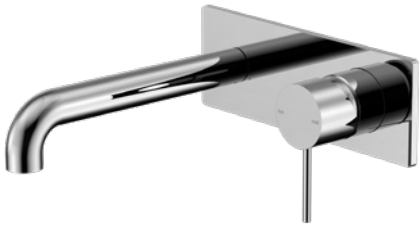

NR221910a120CH NR221910a230CH
NR221910a160CH NR221910a260CH
NR221910a185CH

Mecca Wall Basin/Bath Mixer 120 / 160 / 185 / 230 / 260mm Chrome
Wels Rating: 5 Star, 6L/min
Wels REG No. T43161 / T43162 / T43163 / T43164 / T43165
Colours Available:

Matte Black
NR221910a120MB
NR221910a160MB
NR221910a185MB
NR221910a230MB
NR221910a260MB

Brushed Nickel
NR221910a120BN
NR221910a160BN
NR221910a185BN
NR221910a230BN
NR221910a260BN

Gun Metal
NR221910a120GM
NR221910a160GM
NR221910a185GM
NR221910a230GM
NR221910a260GM

Brushed Bronze
NR221910a120BZ
NR221910a160BZ
NR221910a185BZ
NR221910a230BZ
NR221910a260BZ

Brushed Gold
NR221910a120BG
NR221910a160BG
NR221910a185BG
NR221910a230BG
NR221910a260BG

Matte White
NR221910a120MW
NR221910a160MW
NR221910a185MW
NR221910a230MW
NR221910a260MW

NR221910a120tCH NR221910a230tCH
NR221910a160tCH NR221910a260tCH
NR221910a185tCH

Mecca Wall Basin/Bath Mixer 120 / 160 / 185 / 230 / 260mm Trim Kits Only Chrome
Wels Rating: 5 Star, 6L/min
Wels REG No. T43161 / T43162 / T43163 / T43164 / T43165
Colours Available:

Matte Black
NR221910a120tMB
NR221910a160tMB
NR221910a185tMB
NR221910a230tMB
NR221910a260tMB

Brushed Nickel
NR221910a120tBN
NR221910a160tBN
NR221910a185tBN
NR221910a230tBN
NR221910a260tBN

Gun Metal
NR221910a120tGM
NR221910a160tGM
NR221910a185tGM
NR221910a230tGM
NR221910a260tGM

Brushed Bronze
NR221910a120tBZ
NR221910a160tBZ
NR221910a185tBZ
NR221910a230tBZ
NR221910a260tBZ

Brushed Gold
NR221910a120tBG
NR221910a160tBG
NR221910a185tBG
NR221910a230tBG
NR221910a260tBG

Matte White
NR221910a120tMW
NR221910a160tMW
NR221910a185tMW
NR221910a230tMW
NR221910a260tMW

NRUB001P

Premium 35mm Universal
Wall Basin/Bath Mixer Body Only