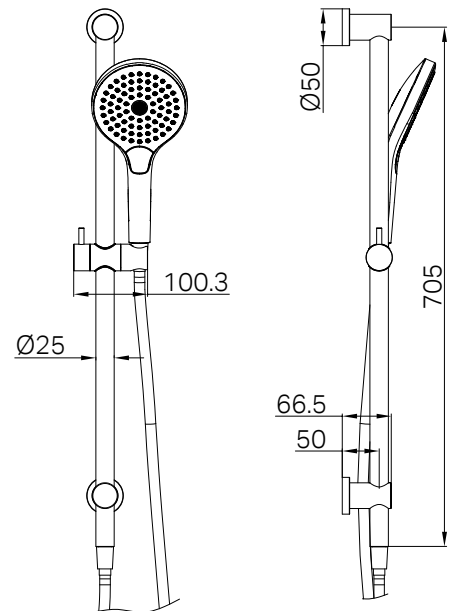

Brushed Bronze
NR221905gBZ

Brushed Gold
NR221905gBG

Matte White
NR221905gMW

NR221905gCH

Mecca Shower Rail With Air Shower II Chrome

Wels Rating: 3 Star, 9L/min

Wels REG No. S17300

Colours Available: