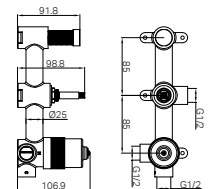

NRUB004P

Premium 35mm Universal Shower System Body Only