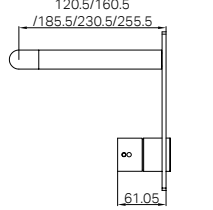

NR221910b120tMB
NR221910b160tMB
NR221910b185tMB
NR221910b230tMB
NR221910b260tMB

NR221910b120tBN
NR221910b160tBN
NR221910b185tBN
NR221910b230tBN
NR221910b260tBN

NR221910b120tGM
NR221910b160tGM
NR221910b185tGM
NR221910b230tGM
NR221910b260tGM

NR221910b120tBZ
NR221910b160tBZ
NR221910b185tBZ
NR221910b230tBZ
NR221910b260tBZ

NR221910b120tBG
NR221910b160tBG
NR221910b185tBG
NR221910b230tBG
NR221910b260tBG

NR221910b120tMW
NR221910b160tMW
NR221910b185tMW
NR221910b230tMW
NR221910b260tMW

NR221910b120tCH NR221910b230tCH
NR221910b160tCH NR221910b260tCH
NR221910b185tCH

Mecca Wall Basin/Bath Mixer Handle Up 120 / 160 / 185 / 230 / 260mm Trim Kits Only Chrome
Wels Rating: 5 Star, 6L/min
Wels REG No. T43166 / T43167 / T43168 / T43169 / T43170
Colours Available: