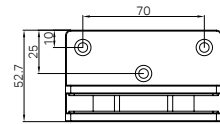

NRSH101aCH

90 Degree Glass To Wall Shower Hinge 10mm Glass Chrome
Colours Available:

Matte Black
NRSH201aMB