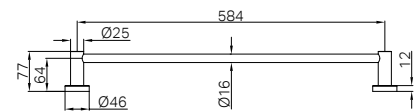

NR1924CH

Mecca Single Towel Rail 600mm Chrome
Colours Available: