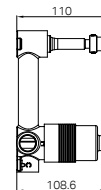

NRUB001P

Premium 35mm Universal
Wall Basin/Bath Mixer Body Only