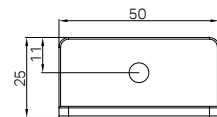

NRSH202aCH

Shower F Bracket 10mm Glass Chrome
Colours Available: