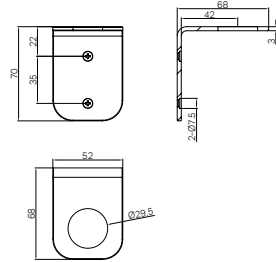

NR1985CH

Mecca Soap Bottle Holder Chrome
Colours Available:

Matte Black
NR2381MB