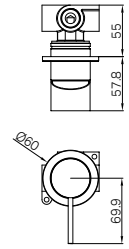

NR221911hCH

Mecca Shower Mixer 60mm Plate Chrome
Colours Available:

Matte Black
NR221911htMB