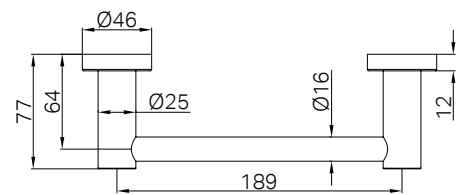

NR1980aCH

Mecca Hand Towel Rail Chrome
Colours Available:

Matte Black
NR1924MB