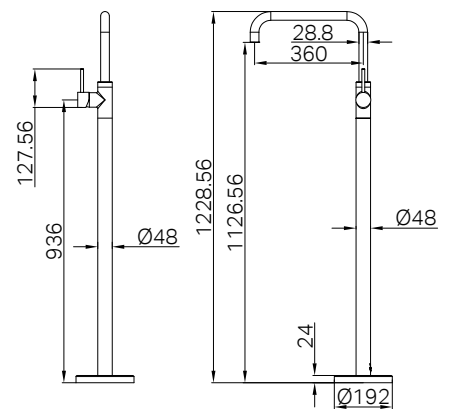

NR221903bCH

Mecca Freestanding Bath Mixer Square Shape Chrome
Colours Available: