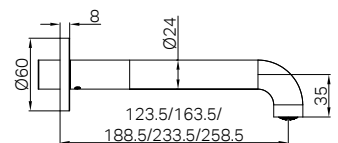

NR221903c120CH NR221903c230CH
NR221903c160CH NR221903c260CH
NR221903c185CH

Mecca Basin/Bath Spout Only 120 / 160 / 185 / 230 / 260mm Chrome
Wels Rating: 5 Star, 5L/min
Wels REG No. T41790 / T41791 / T41792 / T41793 / T41794
Colours Available: