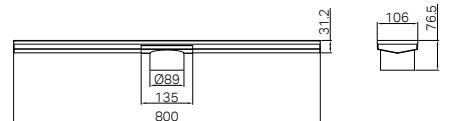

NRFG010HSMB

Tile Insert V Channel 800x106mm Floor Grate 90mm Outlet Matte Black
Colours Available: