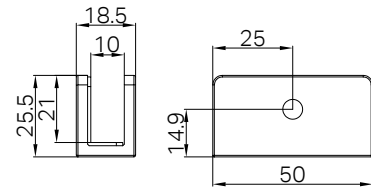

Matte Black
NRSH204aMB

Brushed Nickel
NRSH204aBN

Gun Metal
NRSH204aGM

NRSH204aCH

90 Degree Glass To Wall Bracket 10mm Glass Chrome
Colours Available: