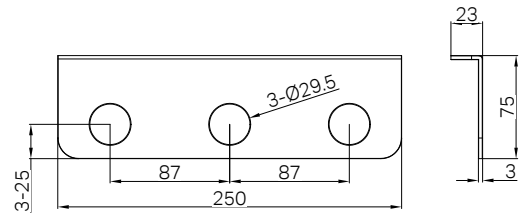

Matte Black
NR1985aMB

Brushed Nickel
NR1985aBN

Gun Metal
NR1985aGM

Brushed Bronze
NR1985aBZ

Brushed Gold
NR1985aBG

Matte White
NR1985aMW

NR1985aCH

Mecca Double Soap Bottle Holder Chrome

Colours Available: