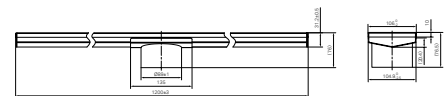

Tile Insert V Channel 900x106mm Floor Grate 90mm Outlet Matte Black
Colours Available:

Brushed Nickel
NRFG005HSBN

Gun Metal
NRFG005HSGM

Brushed Bronze
NRFG005HSBZ

Brushed Gold
NRFG005HSBG

NRFG005HSMB

Tile Insert V Channel 1200x106mm Floor Grate 90mm Outlet Matte Black
Colours Available: