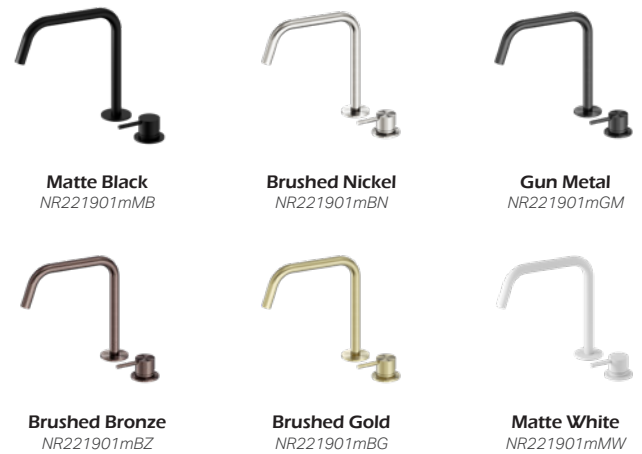

Matte Black
NR221901jMB

Brushed Nickel
NR221901jBN

Gun Metal
NR221901jGM

Brushed Bronze
NR221901jBZ

Brushed Gold
NR221901jBG

Matte White
NR221901jMW

NR221901jCH

Mecca Hob Bath/Kitchen Mixer Set Arc Spout Chrome
 Wels Rating: 5 Star, 5L/min
 Wels REG No. T46209
 Colours Available:

Matte Black
NR221901kMB

Brushed Nickel
NR221901kBN

Gun Metal
NR221901kGM

Brushed Bronze
NR221901kBZ

Brushed Gold
NR221901kBG

Matte White
NR221901kMW

NR221901kCH

Mecca Hob Bath/Kitchen Mixer Set Edge Spout Chrome
 Wels Rating: 5 Star, 5L/min
 Wels REG No. T46215
 Colours Available:

Matte Black
NR221901mMB

Brushed Nickel
NR221901mBN

Gun Metal
NR221901mGM

Brushed Bronze
NR221901mBZ

Brushed Gold
NR221901mBG

Matte White
NR221901mMW

NR221901mCH

Mecca Hob Bath/Kitchen Mixer Set Edge Spout II Chrome
 Wels Rating: 5 Star, 5L/min
 Wels REG No. T46216
 Colours Available:

Matte Black
NR221901bMB

Brushed Nickel
NR221901bBN

Gun Metal
NR221901bGM

Brushed Bronze
NR221901bBZ

Brushed Gold
NR221901bBG

Matte White
NR221901bMW

NR221901bCH

Mecca Hob Basin Mixer Round Swivel Spout Chrome
Wels Rating: 6 Star, 4.5L/min
Wels REG No. T35401
Colours Available: