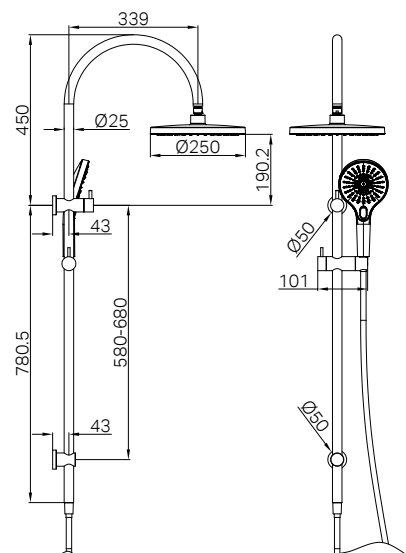

NR221905eBZ

Mecca Twin Shower Brushed Bronze
Wels Rating:
Overhead Shower 3 Star 9L/min,
Hand Shower 3 Star 9L/min
Wels REG No. S17337
Colours Available: