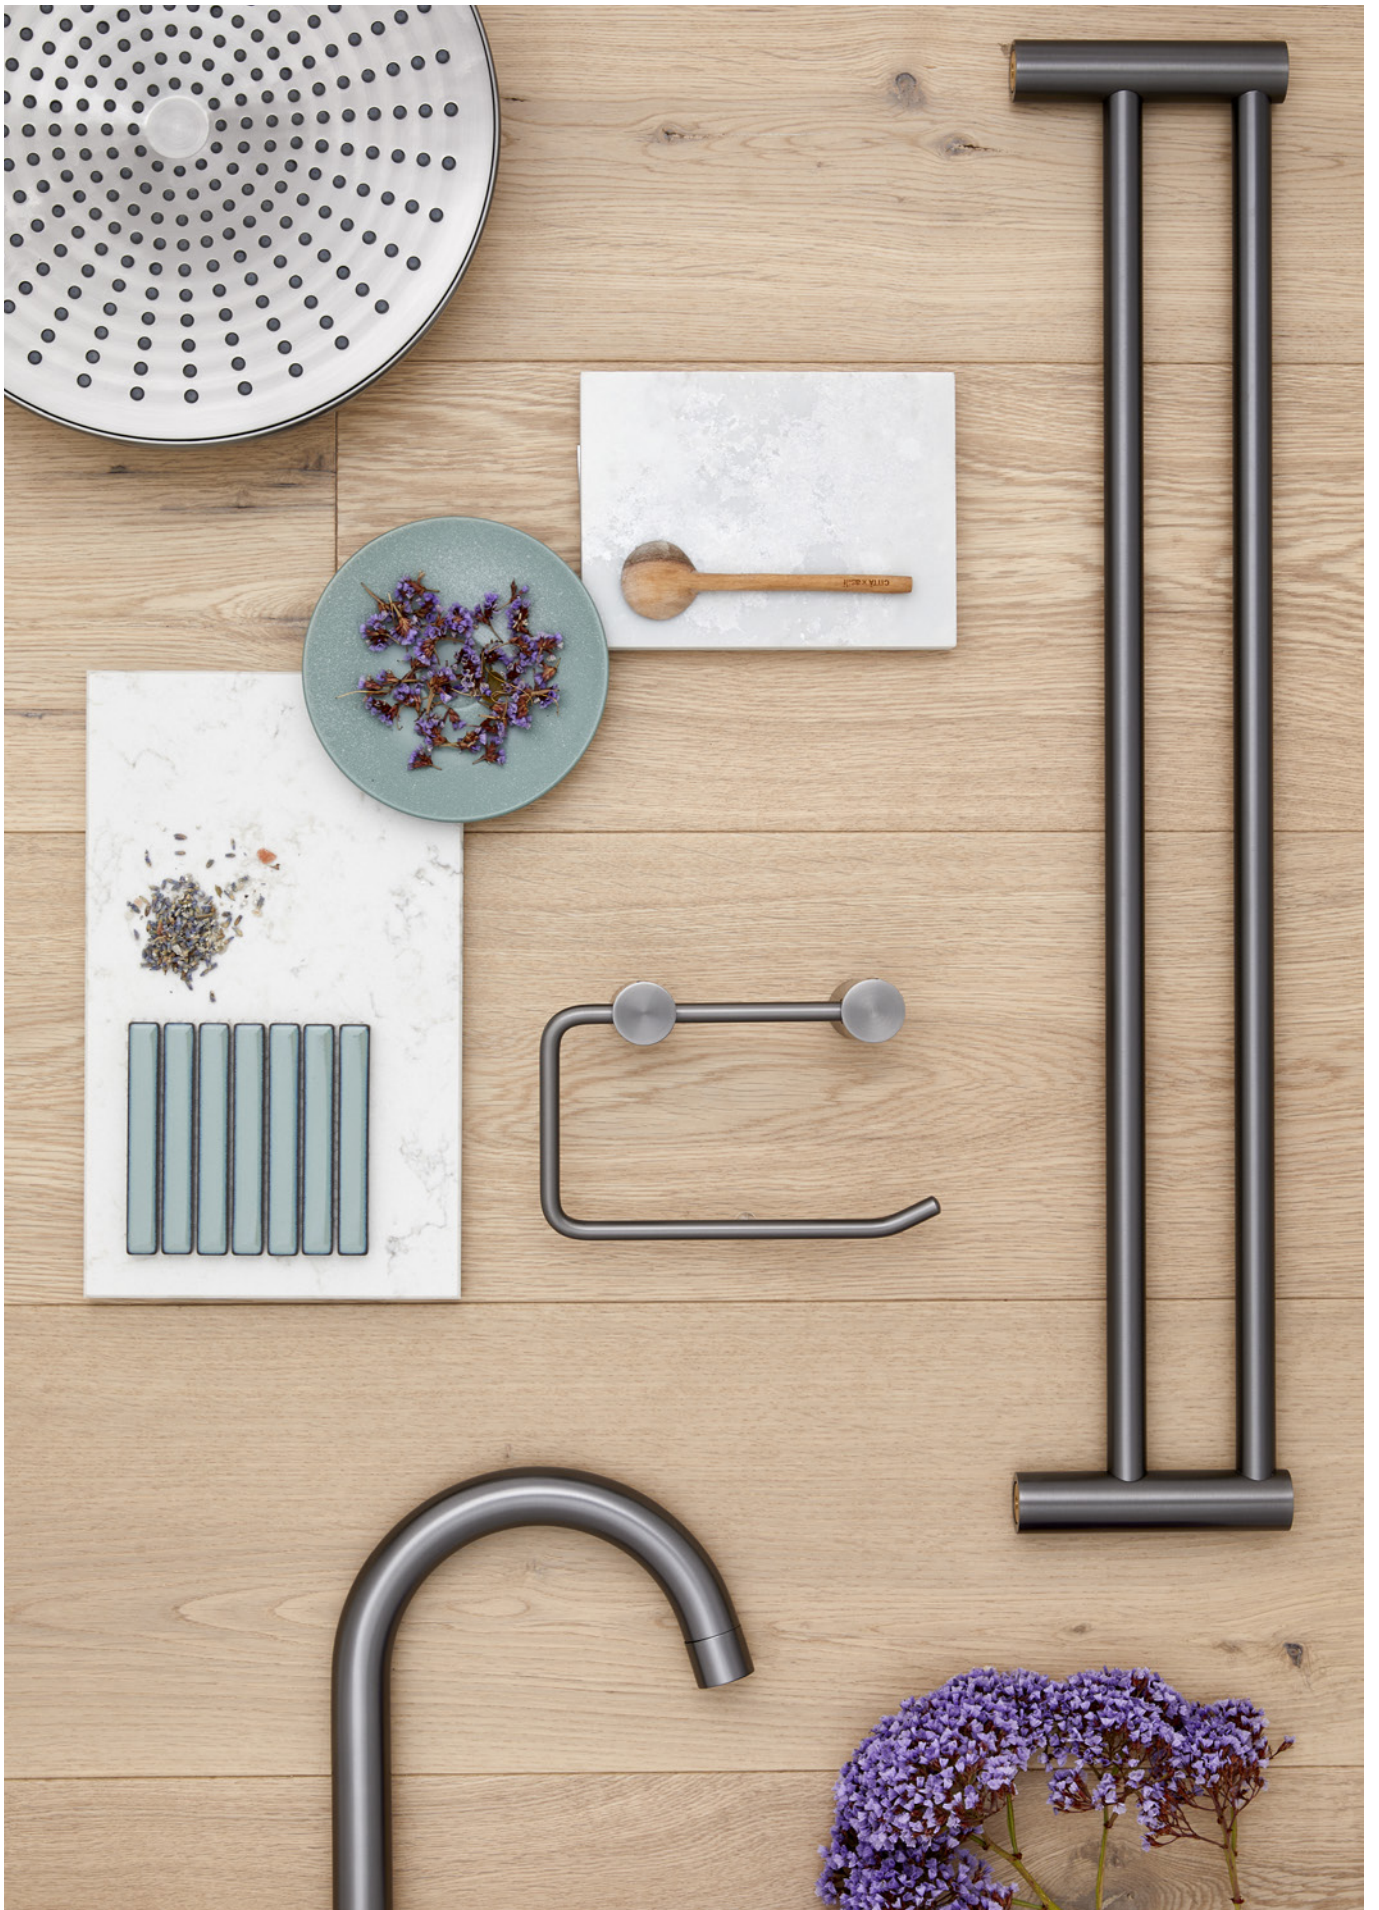

Brushed Bronze
NR2380BZ

Brushed Gold
NR2380BG

NR2380CH

New Mecca Hand Towel Rail Chrome
Colours Available:

Matte Black
NR1986MB

Brushed Nickel
NR1986BN

Gun Metal
NR1986GM

Brushed Bronze
NR1986BZ