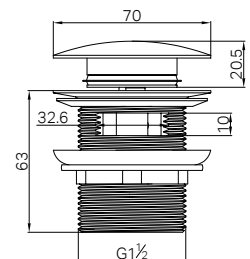

NRA710CH

Pop Up Bath Waste 40mm With Overflow Chrome
Colours Available: