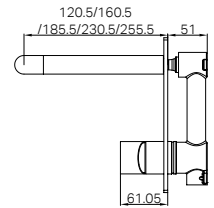

NR221910a120CH NR221910a230CH
NR221910a160CH NR221910a260CH
NR221910a185CH

Mecca Wall Basin/Bath Mixer 120 / 160 / 185 / 230 / 260mm Chrome
Wels Rating: 5 Star, 6L/min
Wels REG No. T43161 / T43162 / T43163 / T43164 / T43165
Colours Available:

Matte Black
NR221910a120MB
NR221910a160MB
NR221910a185MB
NR221910a230MB
NR221910a260MB

Brushed Nickel
NR221910a120BN
NR221910a160BN
NR221910a185BN
NR221910a230BN
NR221910a260BN

Gun Metal
NR221910a120GM
NR221910a160GM
NR221910a185GM
NR221910a230GM
NR221910a260GM

Brushed Bronze
NR221910a120BZ
NR221910a160BZ
NR221910a185BZ
NR221910a230BZ
NR221910a260BZ

Brushed Gold
NR221910a120BG
NR221910a160BG
NR221910a185BG
NR221910a230BG
NR221910a260BG

Matte White
NR221910a120MW
NR221910a160MW
NR221910a185MW
NR221910a230MW
NR221910a260MW