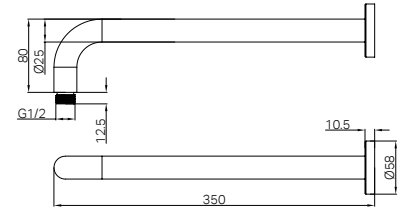

Brushed Nickel
NR502BN

Gun Metal
NR502GM

Brushed Bronze
NR502BZ

Brushed Gold
NR502BG

Matte White
NR502MW

NR502CH

Round Shower Arm 330mm Length Chrome
Colours Available:

Matte Black
NR502IMB