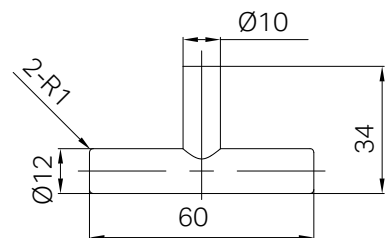

Matte Black
25F001MB

Brushed Nickel
25F001BN

Gun Metal
25F001GM

Brushed Bronze
25F001BZ

Brushed Gold
25F001BG

Matte White
25F001MW

25F001CH

Mecca T-Pull Handle Chrome
Colours Available: