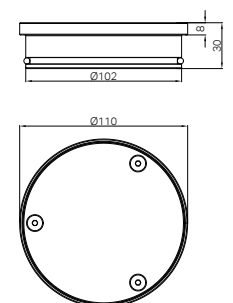

NRFW010PB

316L Stainless Round Clear Out 100mm Outlet PVD Black
Colours Available: