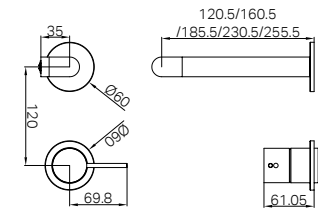

NR221910d120tCH NR221910d230tCH
NR221910d160tCH NR221910d260tCH
NR221910d185tCH

Mecca Wall Basin/Bath Mixer Separate Back Plate Handle Up 120 / 160 / 185 / 230 / 260mm Trim Kits Only Chrome
Wels Rating: 5 Star, 6L/min
Wels REG No. T43190 / T43189 / T43186 / T43187 / T43188
Colours Available:

Matte Black

NR221910d120tMB
NR221910d160tMB
NR221910d185tMB
NR221910d230tMB
NR221910d260tMB

Brushed Nickel

NR221910d120tBN
NR221910d160tBN
NR221910d185tBN
NR221910d230tBN
NR221910d260tBN

Gun Metal

NR221910d120tGM
NR221910d160tGM
NR221910d185tGM
NR221910d230tGM
NR221910d260tGM

Brushed Bronze

NR221910d120tBZ
NR221910d160tBZ
NR221910d185tBZ
NR221910d230tBZ
NR221910d260tBZ

Brushed Gold

NR221910d120tBG
NR221910d160tBG
NR221910d185tBG
NR221910d230tBG
NR221910d260tBG

Matte White

NR221910d120tMW
NR221910d160tMW
NR221910d185tMW
NR221910d230tMW
NR221910d260tMW