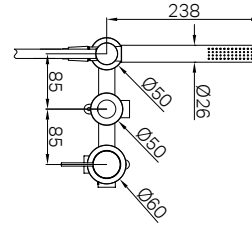

NR221912fCH

Mecca Shower Mixer Diverter System Separate Back Plate Chrome
Wels Rating: 4 Star, 7.5L/min
Wels REG No. S17398
Colours Available: