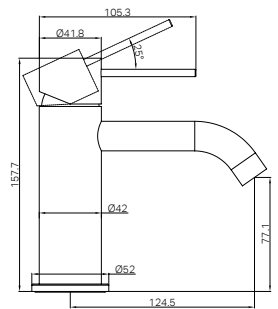

NR221901CH

Mecca Basin Mixer Chrome
Wels Rating: 5 Star, 5L/min
Wels REG No. T43208
Colours Available:

NR221901eCH

Mecca Mid Tall Basin Mixer Chrome
Wels Rating: 5 Star, 5L/min
Wels REG No. T43212
Colours Available: