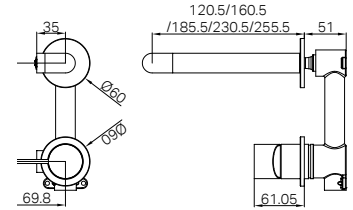

NR221910c120CH NR221910c230CH
NR221910c160CH NR221910c260CH
NR221910c185CH

Mecca Wall Basin/Bath Mixer Separate Back Plate 120 / 160 / 185 / 230 / 260mm Chrome
Wels Rating: 5 Star, 6L/min
Wels REG No. T43171 / T43172 / T43173 / T43174 / T43175
Colours Available:

Matte Black

NR221910c120MB
NR221910c160MB
NR221910c185MB
NR221910c230MB
NR221910c260MB

Brushed Nickel

NR221910c120BN
NR221910c160BN
NR221910c185BN
NR221910c230BN
NR221910c260BN

Gun Metal

NR221910c120GM
NR221910c160GM
NR221910c185GM
NR221910c230GM
NR221910c260GM

Brushed Bronze

NR221910c120BZ
NR221910c160BZ
NR221910c185BZ
NR221910c230BZ
NR221910c260BZ

Brushed Gold

NR221910c120BG
NR221910c160BG
NR221910c185BG
NR221910c230BG
NR221910c260BG

Matte White

NR221910c120MW
NR221910c160MW
NR221910c185MW
NR221910c230MW
NR221910c260MW