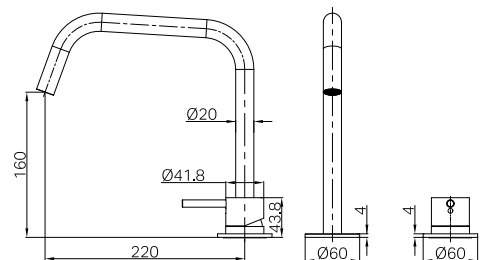

Matte Black
NR221901mMB

Brushed Nickel
NR221901mBN

Gun Metal
NR221901mGM

Brushed Bronze
NR221901mBZ

Brushed Gold
NR221901mBG

Matte White
NR221901mMW

NR221901mCH

Mecca Hob Bath/Kitchen Mixer Set Edge Spout II Chrome
 Wels Rating: 5 Star, 5L/min
 Wels REG No. T46216
 Colours Available: