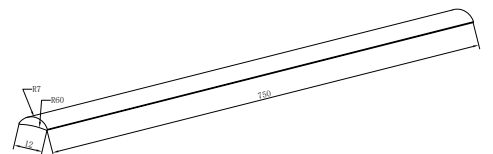

NRSH401GM

Half Round Water Seal Rail 750mm Gun Metal
Colours Available: