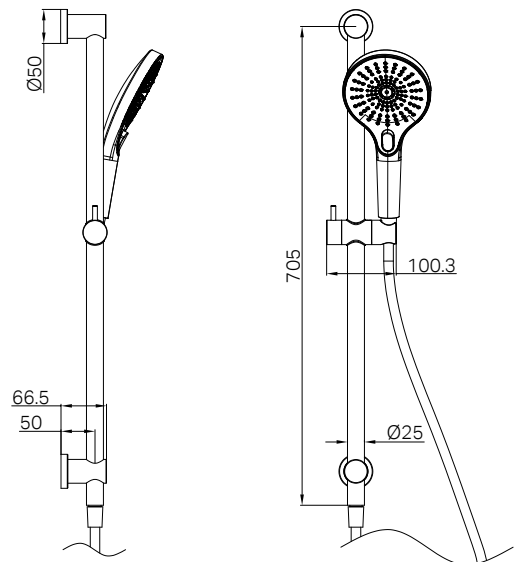

Colours Available:

Water Inlet →

NR221905dGM

Mecca Shower Rail Gun Metal
Wels Rating: 3 Star, 9L/min
Wels REG No. S15220
Colours Available:

NR221905dBZ

Mecca Shower Rail Brushed Bronze
Wels Rating: 3 Star, 9L/min
Wels REG No. S15220
Colours Available: