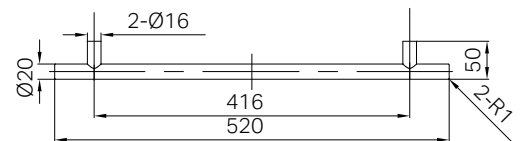

25F005CH

Mecca Appliance Pull 520mm Chrome
Colours Available: