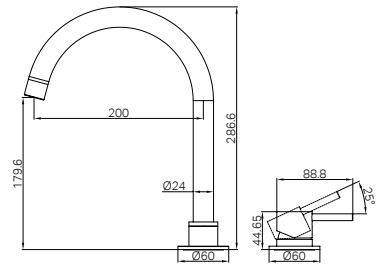

Matte Black
NR221901bMB

Brushed Nickel
NR221901bBN

Gun Metal
NR221901bGM

Brushed Bronze
NR221901bBZ

Brushed Gold
NR221901bBG

Matte White
NR221901bMW

NR221901bCH

Mecca Hob Basin Mixer Round Swivel Spout Chrome
Wels Rating: 6 Star, 4.5L/min
Wels REG No. T35401
Colours Available: