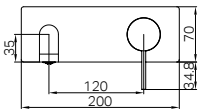

Matte White
NR221910a120tMW
NR221910a160tMW
NR221910a185tMW
NR221910a230tMW
NR221910a260tMW