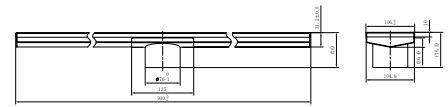

Gun Metal
NRFG003HSGM

Brushed Bronze
NRFG003HSBZ

Brushed Gold
NRFG003HSBG

NRFG003HSMB

Tile Insert V Channel 900x106mm Floor Grate 80mm Outlet Matte Black
Colours Available:

Brushed Nickel
NRFG009HSBN

Gun Metal
NRFG009HSGM