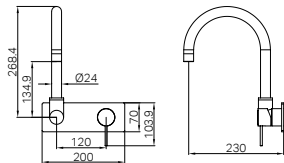

Brushed Bronze
NR221910qtBZ

Brushed Gold
NR221910qtBG

Matte White
NR221910qtMW

NR221910qtCH

Mecca Wall Basin/Bath Mixer Swivel Spout Trim Kits Only Chrome
Wels Rating: 6 Star, 4.5L/min
Wels REG No. T43210
Colours Available: