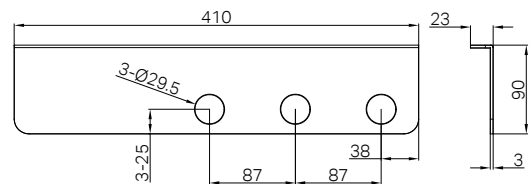

NR1985cCH

Mecca Triple Soap Bottle Holder With Shelf Chrome
Colours Available: