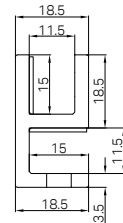

NRSH201aCH

Over-Panel Glass To Glass Fitting 10mm Glass Chrome
Colours Available: