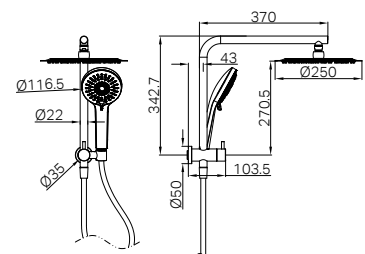

NR250805eCH