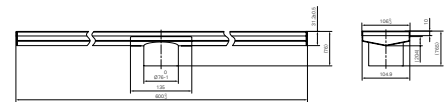

Tile Insert V Channel 1200x82mm Floor Grate 50mm Outlet Matte Black
Colours Available:

Brushed Nickel
NRFG008HSBN

Gun Metal
NRFG008HSGM

Brushed Bronze
NRFG008HSBZ

Brushed Gold
NRFG008HSBG

NRFG008HSMB

Tile Insert V Channel 600x106mm Floor Grate 80mm Outlet Matte Black
Colours Available: