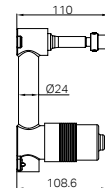

NRUB001aP

Premium 35mm Universal
Wall Basin/Bath Mixer Handle Up Body Only