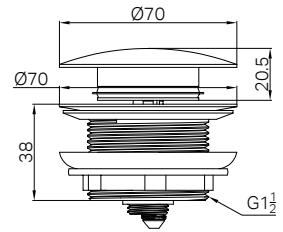

NRA709CH

Short Pop Up Bath Waste 40mm Chrome
Colours Available: