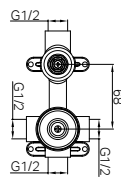

NRUB003P

Premium 35mm Universal
Shower Mixer With Diverter Body Only