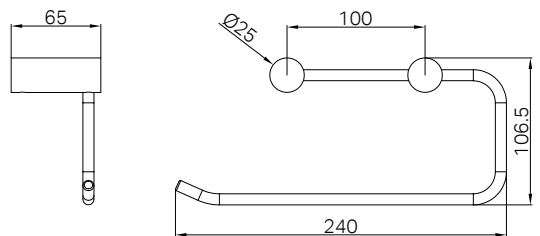

NR2380CH

New Mecca Hand Towel Rail Chrome
Colours Available: