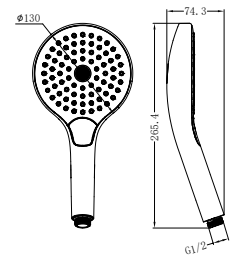

NR508002CH

Air Hand Shower II Chrome
Wels Rating: 3 Star, 9L/min
Wels REG No. S17336
Colours Available: