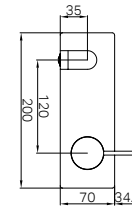

NR221910b120MB
NR221910b160MB
NR221910b185MB
NR221910b230MB
NR221910b260MB

NR221910b120BN
NR221910b160BN
NR221910b185BN
NR221910b230BN
NR221910b260BN

NR221910b120GM
NR221910b160GM
NR221910b185GM
NR221910b230GM
NR221910b260GM

NR221910b120BZ
NR221910b160BZ
NR221910b185BZ
NR221910b230BZ
NR221910b260BZ

NR221910b120BG
NR221910b160BG
NR221910b185BG
NR221910b230BG
NR221910b260BG

NR221910b120MW
NR221910b160MW
NR221910b185MW
NR221910b230MW
NR221910b260MW

NR221910b120CH NR221910b230CH
NR221910b160CH NR221910b260CH
NR221910b185CH

Mecca Wall Basin/Bath Mixer Handle Up 120 / 160 / 185 / 230 / 260mm Chrome
Wels Rating: 5 Star, 6L/min
Wels REG No. T43166 / T43167 / T43168 / T43169 / T43170
Colours Available:

Matte Black

NR221910b120tMB
NR221910b160tMB
NR221910b185tMB
NR221910b230tMB
NR221910b260tMB