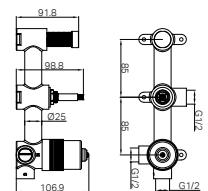

NRUB004P

Premium 35mm Universal Shower System Body Only