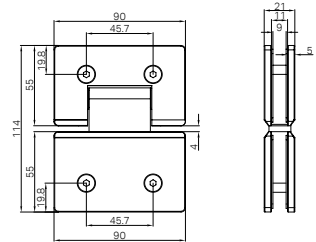

NRSH102aCH

180 Degree Glass To Glass Shower Hinge 10mm Glass Chrome
Colours Available:

NRSH202aCH

Shower F Bracket 10mm Glass Chrome
Colours Available: