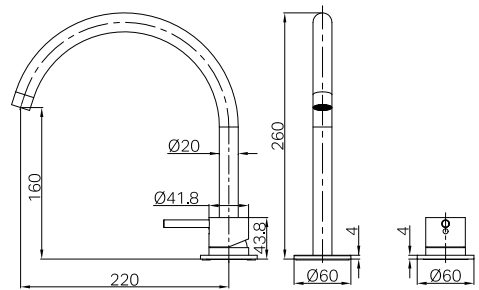

Matte Black
NR221901jMB

Brushed Nickel
NR221901jBN

Gun Metal
NR221901jGM

Brushed Bronze
NR221901jBZ

Brushed Gold
NR221901jBG

Matte White
NR221901jMW

NR221901jCH

Mecca Hob Bath/Kitchen Mixer Set Arc Spout Chrome
 Wels Rating: 5 Star, 5L/min
 Wels REG No. T46209
 Colours Available: