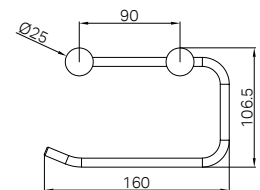

NR2386CH

New Mecca Toilet Roll Holder Chrome
Colours Available: