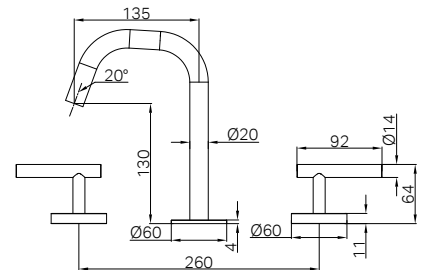

Matte Black
25D001MB

Brushed Nickel
25D001BN

Gun Metal
25D001GM

Brushed Bronze
25D001BZ

Brushed Gold
25D001BG

Matte White
25D001MW

25D001CH

Mecca Lever Basin Set Edge Spout Chrome
Wels Rating: 5 Star, 5L/min
Wels REG No. T46258
Colours Available: