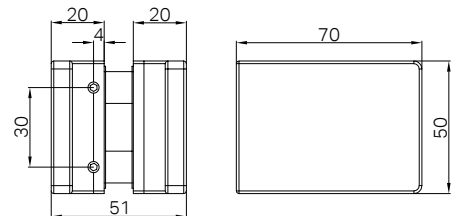

NRSH302aCH

Square Shower Knob Handle Chrome
Colours Available: