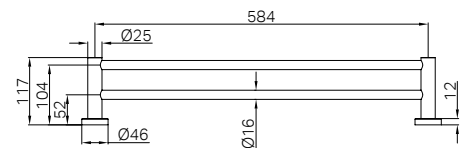

NR1924dCH

Mecca Double Towel Rail 600mm Chrome
Colours Available: