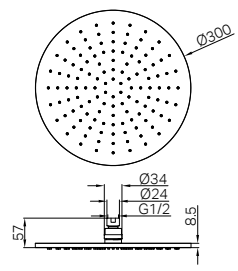

NRROA1202CH

300mm Round Shower Head Chrome
Wels Rating: 3 Star, 9L/min
Wels REG No. S16670
Colours Available: