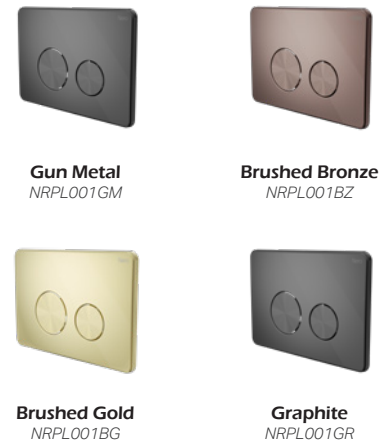

Brushed Nickel
NRFW008BN

Gun Metal
NRFW008GM

Brushed Bronze
NRFW008BZ

Brushed Gold
NRFW008BG

NRFW008MB

130mm Square Tile Insert Floor Waste 100mm Outlet Matte Black
Colours Available:

Brushed Nickel
NRFW010BN

Graphite
NRFW010GR

Brushed Bronze
NRFW010BZ

Brushed Gold
NRFW010BG

NRFW010PB

316L Stainless Round Clear Out 100mm Outlet PVD Black
Colours Available:

Matte Black
NR262109dMB

Brushed Nickel
NR262109dBN

Gun Metal
NR262109dGM

Brushed Bronze
NR262109dBZ

Brushed Gold
NR262109dBG

Graphite
NR262109dGR

NR262109dCH

Washing Machine Tap Set Chrome
Colours Available:

Gun Metal
NRPL001GM

Brushed Bronze
NRPL001BZ

Brushed Gold
NRPL001BG