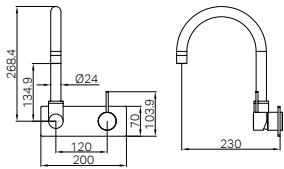

Matte Black
NR221910ptMB

Brushed Nickel
NR221910ptBN

Gun Metal
NR221910ptGM

Brushed Bronze
NR221910ptBZ

Brushed Gold
NR221910ptBG

Matte White
NR221910ptMW

NR221910ptCH

Mecca Wall Basin/Bath Mixer Swivel Spout Handle Up Trim Kits Only Chrome
Wels Rating: 6 Star, 4.5L/min
Wels REG No. T43211
Colours Available: