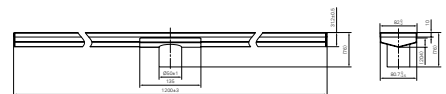

NRFG007HSMB

Tile Insert V Channel 1200x82mm Floor Grate 50mm Outlet Matte Black
Colours Available: