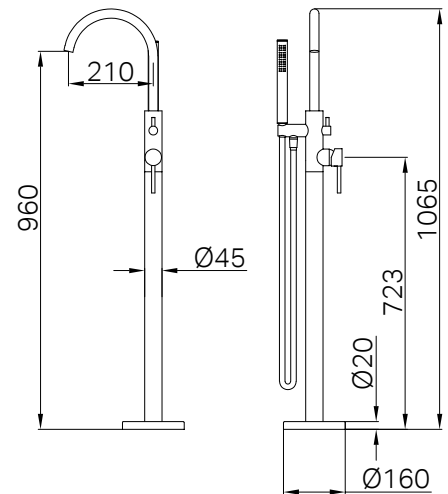

Brushed Gold
NR210903aBG

NR210903aCH

Mecca Round Freestanding Mixer With Hand Shower Chrome

Wels Rating: 3 Star, 9L/min

Wels REG No. S17463

Colours Available:

Matte Black

Gun Metal