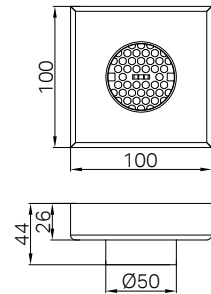

NRFW006MB

100mm Square Tile Insert Floor Waste 50mm Outlet Matte Black
Colours Available: