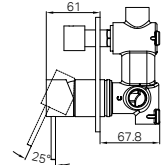

NR221911aCH

Mecca Shower Mixer With Diverter Chrome
Colours Available:

Matte Black
NR221911atMB