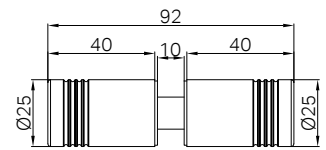

90 Degree Glass To Wall Bracket 10mm Glass Chrome
Colours Available:

Matte Black
NRSH301aMB

Brushed Nickel
NRSH301aBN

Gun Metal
NRSH301aGM

Brushed Bronze
NRSH301aBZ

Brushed Gold
NRSH301aBG

NRSH301aCH

Round Shower Knob Chrome
Colours Available: