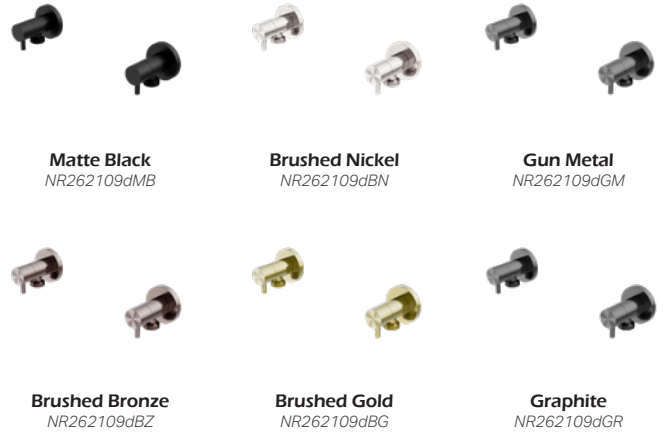

Graphite
NRFW010GR

Brushed Bronze
NRFW010BZ

Brushed Gold
NRFW010BG

NRFW010PB

316L Stainless Round Clear Out 100mm Outlet PVD Black
Colours Available:

Matte Black
NR262109dMB

Brushed Nickel
NR262109dBN

Gun Metal
NR262109dGM

Brushed Bronze
NR262109dBZ

Brushed Gold
NR262109dBG

Graphite
NR262109dGR

NR262109dCH

Washing Machine Tap Set Chrome
Colours Available:

Gun Metal
NRPL001GM

Brushed Bronze
NRPL001BZ

Brushed Gold
NRPL001BG