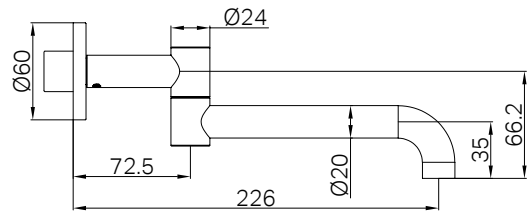

NR221903gCH

Mecca Wall Mounted Swivel Bath Spout Only 225mm Chrome
Colours Available: