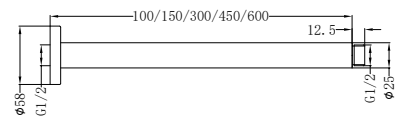

Brushed Bronze
NR503100BZ
NR503150BZ
NR503300BZ

Brushed Gold
NR503100BG
NR503300BG

Matte White
NR503300MW

NR503100CH
NR503150CH
NR503300CH

NR503450CH
NR503600CH

Round Ceiling Arm 100mm/150mm
/300mm/450mm/600mm Length Chrome
Colours Available: