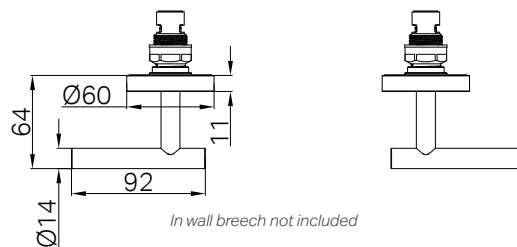

Matte Black
25D012MB

Brushed Nickel
25D012BN

Gun Metal
25D012GM

Brushed Bronze
25D012BZ

Brushed Gold
25D012BG

Matte White
25D012MW

25D012CH

Mecca Lever Wall Top Assembly Chrome
Colours Available: