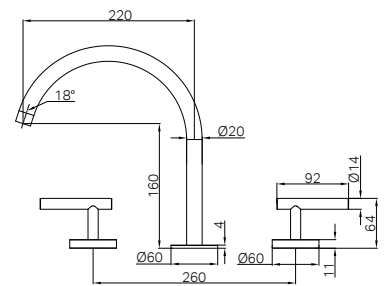

25D004CH

Mecca Lever Bath/Kitchen Set Arc Spout Chrome
Wels Rating: 5 Star, 5L/min
Wels REG No. T46249
Colours Available: