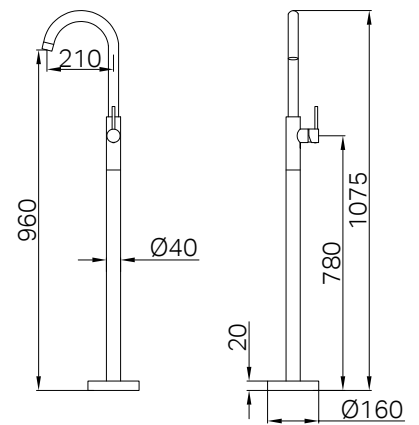

NR210903a01CH

Mecca Freestanding Bath Mixer Chrome
Colours Available: