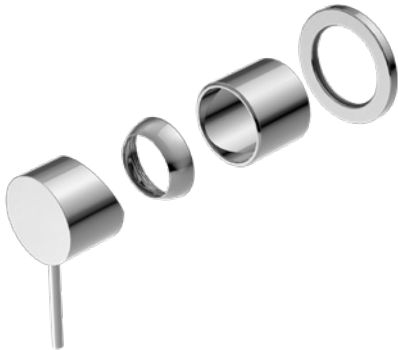

Brushed Nickel
NR221911hBN

Gun Metal
NR221911hGM

Brushed Bronze
NR221911hBZ

Brushed Gold
NR221911hBG

Matte White
NR221911hMW

NR221911hCH

Mecca Shower Mixer 60mm Plate Chrome
Colours Available:

Matte Black
NR221911htMB