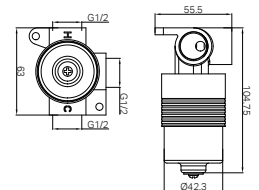

Matte White
NR221911btMW

NR221911btCH

Mecca Shower Mixer Handle Up 80mm Plate Trim Kits Only Chrome
Colours Available:

NRUB002aP

Premium 35mm Universal
Shower Mixer Handle Up Body Only

Matte Black
NR221911hMB