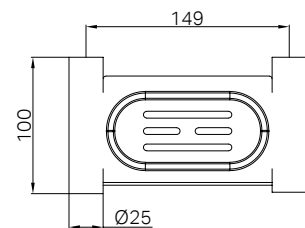

NR2381CH

New Mecca Soap Dish Holder Chrome
Colours Available: