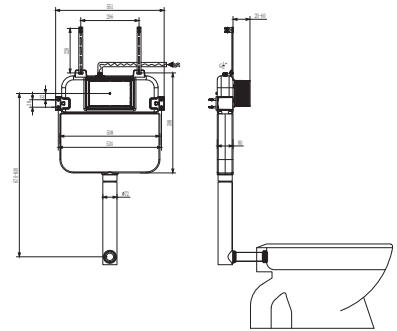

G30034

R&T Wall Hung In-Wall Cistern II
 Wels Rating: 4 Star, 3.3L/min
 Wels REG No. L08086

NR506042CH

Premium Flexible Mixer Tap Hose Pair Chrome
Colours Available:

NR506043CH

500mm Premium G1/2 Female Flexible Water Connector Hose Chrome
Colours Available: