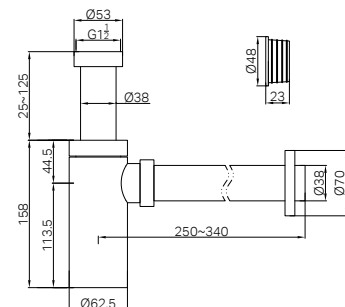

Gun Metal
NRA186wGM

Brushed Bronze
NRA186wBZ

Brushed Gold
NRA186wBG

Matte White
NRA186wMW

NRA186wCH

40mm Round Bottle Trap Chrome
Colours Available:

Brushed Nickel
NRFG006HSBN

Gun Metal
NRFG006HSGM