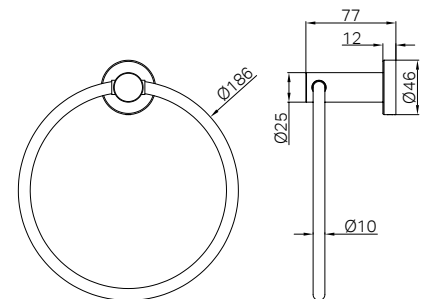

NR1980CH

Mecca Hand Towel Ring Chrome
Colours Available: