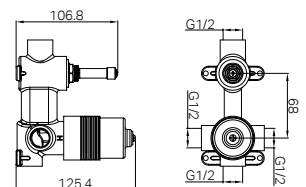

NRUB003P

Premium 35mm Universal
Shower Mixer With Diverter Body Only