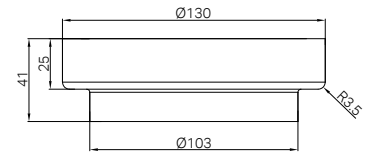

NRFW005CH

130mm Round Tile Insert Floor Waste 100mm Outlet Chrome
Colours Available: