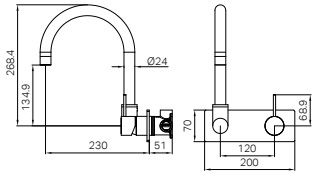

Gun Metal
NR221910pGM

Brushed Bronze
NR221910pBZ

Brushed Gold
NR221910pBG

Matte White
NR221910pMW

NR221910pCH

Mecca Wall Basin/Bath Mixer Swivel Spout Handle Up Chrome
Wels Rating: 6 Star, 4.5L/min
Wels REG No. T43211
Colours Available: