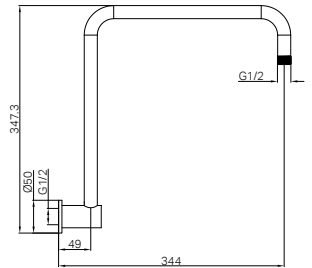

NR506CH

Round Swivel Shower Arm Chrome
Colours Available: