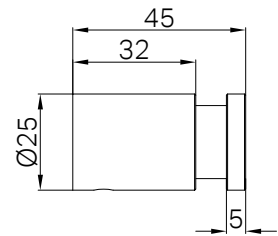

Matte Black
NR2382MB

Brushed Nickel
NR2382BN

Gun Metal
NR2382GM

Brushed Bronze
NR2382BZ

Brushed Gold
NR2382BG

NR2382CH

New Mecca Robe Hook Chrome
Colours Available: