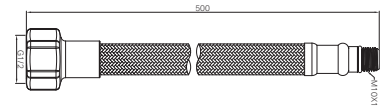

G30034

R&T Wall Hung In-Wall Cistern II
 Wels Rating: 4 Star, 3.3L/min
 Wels REG No. L08086

NR506042CH

Premium Flexible Mixer Tap Hose Pair Chrome
Colours Available:

NR506043CH

500mm Premium G1/2 Female Flexible Water Connector Hose Chrome
Colours Available: