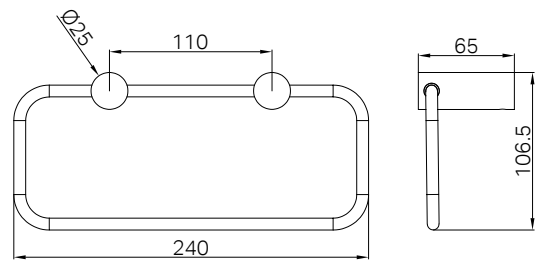

NR2380aCH

New Mecca Towel Ring Chrome
Colours Available: