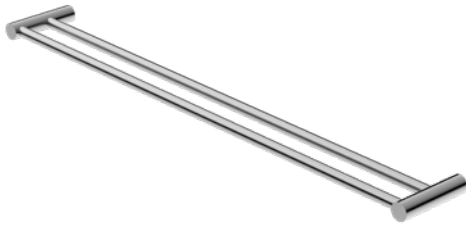

Mecca Double Towel Rail 800mm Chrome
Colours Available:

Matte Black
NR2324dMB

Brushed Nickel
NR2324dBN

Gun Metal
NR2324dGM

Brushed Bronze
NR2324dBZ

Brushed Gold
NR2324dBG

NR2324dCH

New Mecca Double Towel Rail 600mm Chrome
Colours Available: