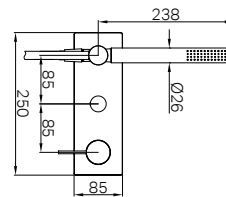

NR221912etCH

Mecca Shower Mixer Diverter System Trim Kits Only Chrome
Wels Rating: 4 Star, 7.5L/min
Wels REG No. S17397
Colours Available: