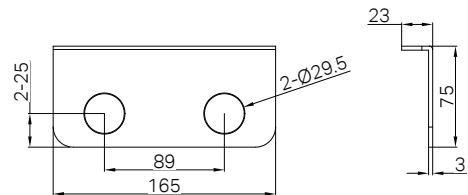

NR1985bCH

Mecca Triple Soap Bottle Holder Chrome

Colours Available:

Matte Black
NR1985aMB

Brushed Nickel
NR1985aBN

Gun Metal
NR1985aGM

Brushed Bronze
NR1985aBZ

Brushed Gold
NR1985aBG

Matte White
NR1985aMW

NR1985aCH

Mecca Double Soap Bottle Holder Chrome

Colours Available: