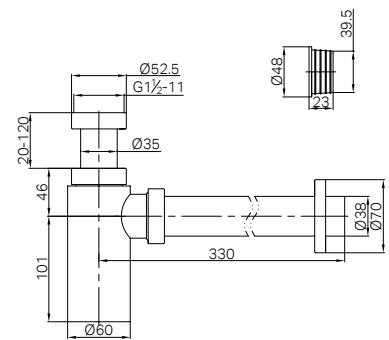

Brushed Nickel
25A001BN

Gun Metal
25A001GM

Brushed Bronze
25A001BZ

Brushed Gold
25A001BG

25A001CH

40mm Round Bottle Trap II Chrome
Colours Available:

Matte Black
NRA186wMB

Brushed Nickel
NRA186wBN