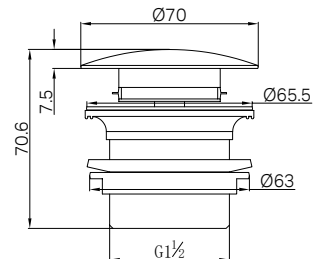

NRA707CH

40mm Bath Pop-Up Plug With Removable Waste No Overflow Chrome
Colours Available: