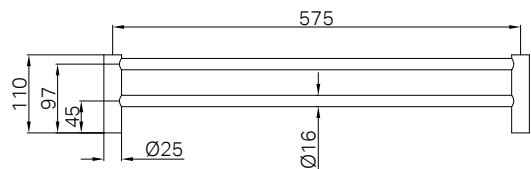

Mecca Double Towel Rail 800mm Chrome
Colours Available:

Matte Black
NR2324dMB

Brushed Nickel
NR2324dBN

Gun Metal
NR2324dGM

Brushed Bronze
NR2324dBZ

Brushed Gold
NR2324dBG

NR2324dCH

New Mecca Double Towel Rail 600mm Chrome
Colours Available: