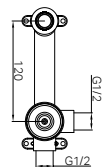

NRUB001aP

Premium 35mm Universal
Wall Basin/Bath Mixer Handle Up Body Only