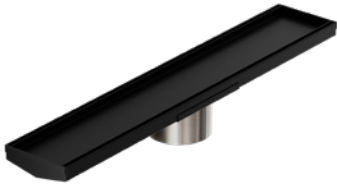

Brushed Bronze
NRFG009HSBZ

Brushed Gold
NRFG009HSBG

NRFG009HSMB

Tile Insert V Channel 1200x106mm Floor Grate 80mm Outlet Matte Black
Colours Available:

Brushed Nickel
NRFG004HSBN

Gun Metal
NRFG004HSGM

Brushed Bronze
NRFG004HSBZ