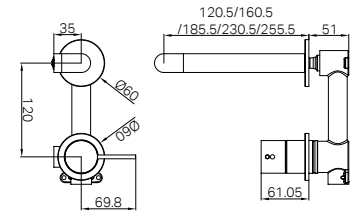

NR221910d120CH NR221910d230CH
NR221910d160CH NR221910d260CH
NR221910d185CH

Mecca Wall Basin/Bath Mixer Separate Back Plate Handle Up 120 / 160 / 185 / 230 / 260mm Chrome
Wels Rating: 5 Star, 6L/min
Wels REG No. T43190 / T43189 / T43186 / T43187 / T43188
Colours Available:

Matte Black

NR221910d120MB
NR221910d160MB
NR221910d185MB
NR221910d230MB
NR221910d260MB

Brushed Nickel

NR221910d120BN
NR221910d160BN
NR221910d185BN
NR221910d230BN
NR221910d260BN

Gun Metal

NR221910d120GM
NR221910d160GM
NR221910d185GM
NR221910d230GM
NR221910d260GM

Brushed Bronze

NR221910d120BZ
NR221910d160BZ
NR221910d185BZ
NR221910d230BZ
NR221910d260BZ

Brushed Gold

NR221910d120BG
NR221910d160BG
NR221910d185BG
NR221910d230BG
NR221910d260BG

Matte White

NR221910d120MW
NR221910d160MW
NR221910d185MW
NR221910d230MW
NR221910d260MW