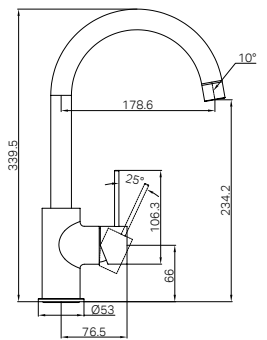

NR221907eCH

Mecca 3 Way Filtered Mixer Tap Chrome
WELS Rating: 5 Star, 5L/min
WELS REG No. T43707
Colours Available: