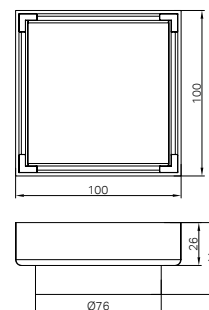

NRFW006MB

100mm Square Tile Insert Floor Waste 50mm Outlet Matte Black
Colours Available:

Brushed Nickel
NRFW009BN

Gun Metal
NRFW009GM

Brushed Bronze
NRFW009BZ

Brushed Gold
NRFW009BG

NRFW009MB

100mm Square Tile Insert Floor Waste 80mm Outlet Matte Black
Colours Available: