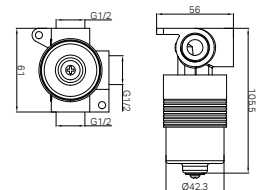

NRUB002P

Premium 35mm Universal
Shower Mixer Body Only