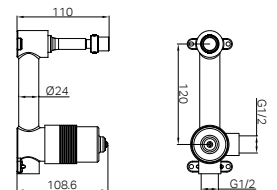

NRUB001aP

Premium 35mm Universal
Wall Basin/Bath Mixer Handle Up Body Only