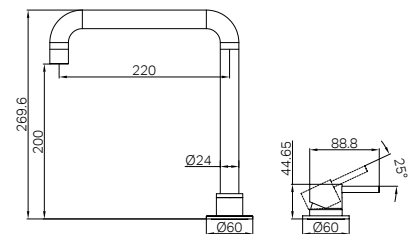

Matte Black
NR221901cMB

Brushed Nickel
NR221901cBN

Gun Metal
NR221901cGM

Brushed Bronze
NR221901cBZ

Brushed Gold
NR221901cBG

Matte White
NR221901cMW

NR221901cCH

Mecca Hob Basin Mixer Square Swivel Spout Chrome
Wels Rating: 6 Star, 4.5L/min
Wels REG No. T43218
Colours Available: