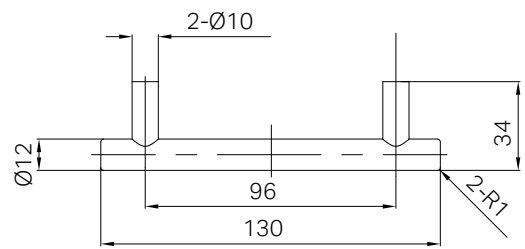

25F002CH

Mecca Pull Handle 130mm Chrome
Colours Available: