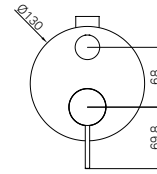

NR221911aCH

Mecca Shower Mixer With Diverter Chrome
Colours Available:

Matte Black
NR221911atMB