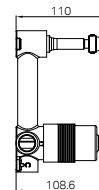

NRUB001P

Premium 35mm Universal
Wall Basin/Bath Mixer Body Only