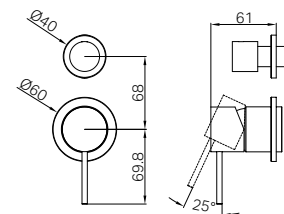

NR221911stCH

Mecca Shower Mixer With Diverter Separate Back Plate Trim Kits Only Chrome
Colours Available: