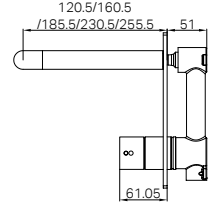

NR221910b120MB
NR221910b160MB
NR221910b185MB
NR221910b230MB
NR221910b260MB

NR221910b120BN
NR221910b160BN
NR221910b185BN
NR221910b230BN
NR221910b260BN

NR221910b120GM
NR221910b160GM
NR221910b185GM
NR221910b230GM
NR221910b260GM

NR221910b120BZ
NR221910b160BZ
NR221910b185BZ
NR221910b230BZ
NR221910b260BZ

NR221910b120BG
NR221910b160BG
NR221910b185BG
NR221910b230BG
NR221910b260BG

NR221910b120MW
NR221910b160MW
NR221910b185MW
NR221910b230MW
NR221910b260MW

NR221910b120CH NR221910b230CH
NR221910b160CH NR221910b260CH
NR221910b185CH

Mecca Wall Basin/Bath Mixer Handle Up 120 / 160 / 185 / 230 / 260mm Chrome
Wels Rating: 5 Star, 6L/min
Wels REG No. T43166 / T43167 / T43168 / T43169 / T43170
Colours Available: