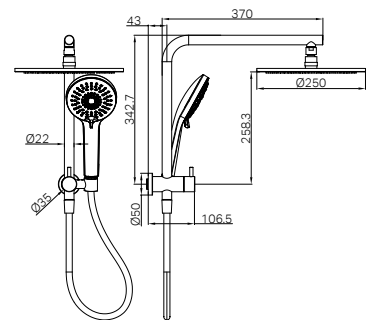

NR250805eCH