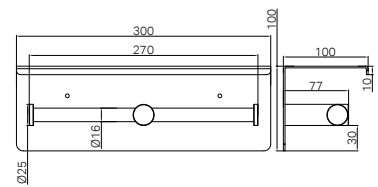

NR1986eCH

Mecca Double Toilet Roll Holder With Shelf Chrome
Colours Available: