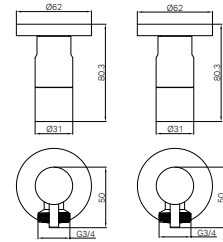

Gun Metal
NRPL001GM

Brushed Bronze
NRPL001BZ

Brushed Gold
NRPL001BG

Graphite
NRPL001GR

NRPL001BN

In Wall Toilet Push Plate Brushed Nickel
Colours Available: