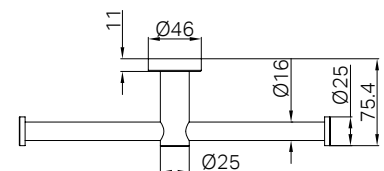

NR1986dCH

Mecca Double Toilet Roll Holder Chrome
Colours Available: