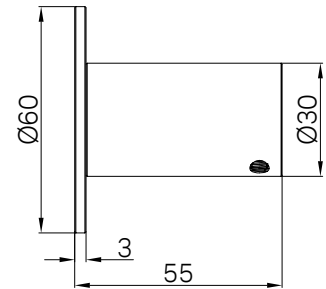

Matte Black
NR1982aMB

Brushed Nickel
NR1982aBN

Gun Metal
NR1982aGM

NR1982aCH

Mecca Robe Hook II Chrome
Colours Available:

Matte Black
NR1982bMB