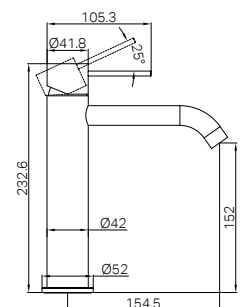

Brushed Nickel
NR221901eBN

Gun Metal
NR221901eGM

Brushed Bronze
NR221901eBZ

Brushed Gold
NR221901eBG

Matte White
NR221901eMW

NR221901eCH

Mecca Mid Tall Basin Mixer Chrome
Wels Rating: 5 Star, 5L/min
Wels REG No. T43212
Colours Available: