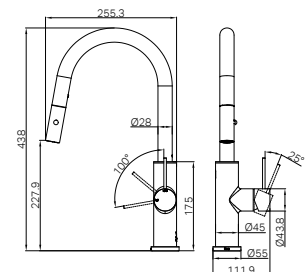

NR221908aCH

Mecca Smart Sensor Pull Out Kitchen Mixer Chrome
Wels Rating: 6 Star, 4.5L/min
Wels REG No. T45068
Colours Available: