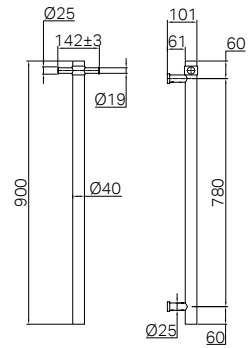

Brushed Nickel
NRV902hBN

Gun Metal
NRV902hGM

Brushed Bronze
NRV902hBZ

Brushed Gold
NRV902hBG

Graphite
NRV902hGR

NRV902hCH

Mecca 240V Single Vertical Heated Towel Rail Chrome
Colours Available:

Matte Black
NR1925hMB