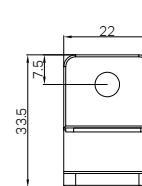

NRSH201aCH

Over-Panel Glass To Glass Fitting 10mm Glass Chrome
Colours Available: