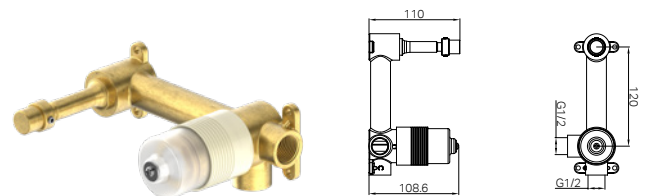

NRUB001P

Premium 35mm Universal
Wall Basin/Bath Mixer Body Only