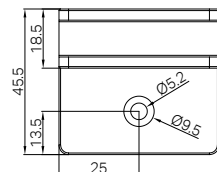

NRSH202aCH

Shower F Bracket 10mm Glass Chrome
Colours Available: