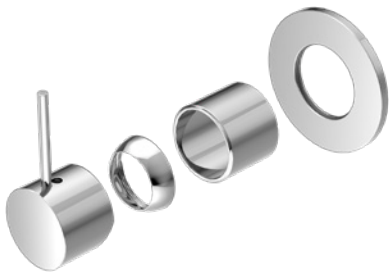

Brushed Bronze
NR221911bBZ

Brushed Gold
NR221911bBG

Matte White
NR221911bMW

NR221911bCH

Mecca Shower Mixer Handle Up 80mm Plate Chrome
Colours Available:

Brushed Bronze
NR221911btBZ

Brushed Gold
NR221911btBG

Matte White
NR221911btMW

NR221911btCH

Mecca Shower Mixer Handle Up 80mm Plate Trim Kits Only Chrome
Colours Available:

NRUB002aP

Premium 35mm Universal
Shower Mixer Handle Up Body Only