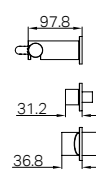

NR221912ftCH

Mecca Shower Mixer Diverter System Separate Back Plate Trim Kits Only Chrome
Wels Rating: 4 Star, 7.5L/min
Wels REG No. S17398
Colours Available: