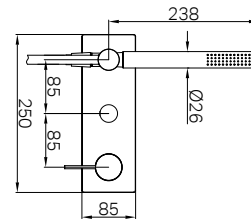

NR221912eCH

Mecca Shower Mixer Diverter System Chrome
Wels Rating: 4 Star, 7.5L/min
Wels REG No. S17397
Colours Available: