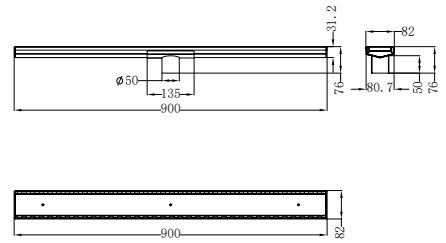

NRFG002HSMB

Tile Insert V Channel 900x82mm Floor Grate 50mm Outlet Matte Black
Colours Available: