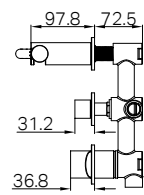

NR221912fCH

Mecca Shower Mixer Diverter System Separate Back Plate Chrome
Wels Rating: 4 Star, 7.5L/min
Wels REG No. S17398
Colours Available:

NR221912ftCH

Mecca Shower Mixer Diverter System Separate Back Plate Trim Kits Only Chrome
Wels Rating: 4 Star, 7.5L/min
Wels REG No. S17398
Colours Available:

NRUB004P

Premium 35mm Universal Shower System Body Only