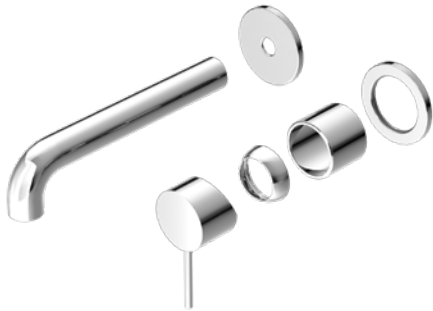

Brushed Bronze

NR221910c120BZ
 NR221910c160BZ
 NR221910c185BZ
 NR221910c230BZ
 NR221910c260BZ

Brushed Gold

NR221910c120BG
 NR221910c160BG
 NR221910c185BG
 NR221910c230BG
 NR221910c260BG

Matte White

NR221910c120MW
 NR221910c160MW
 NR221910c185MW
 NR221910c230MW
 NR221910c260MW

NR221910c120tCH NR221910c230tCH
NR221910c160tCH NR221910c260tCH
NR221910c185tCH

Mecca Wall Basin/Bath Mixer Separate Back Plate 120 / 160 / 185 / 230 / 260mm Trim Kits Only Chrome
 Wels Rating: 5 Star, 6L/min
 Wels REG No. T43171 / T43172 / T43173 / T43174 / T43175
 Colours Available: