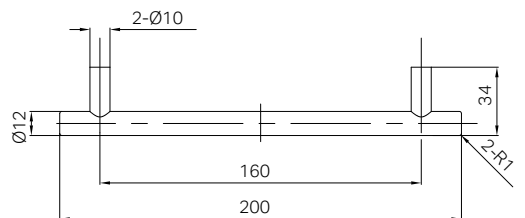

25F003CH

Mecca Pull Handle 200mm Chrome
Colours Available: