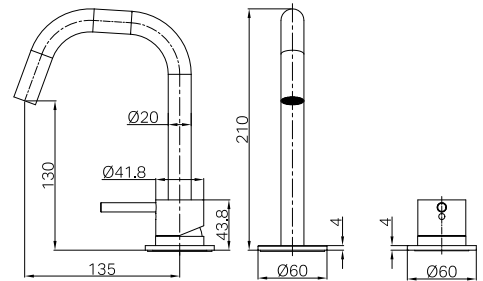

Matte Black
NR221901hMB

Brushed Nickel
NR221901hBN

Gun Metal
NR221901hGM

Brushed Bronze
NR221901hBZ

Brushed Gold
NR221901hBG

Matte White
NR221901hMW

NR221901hCH

Mecca Hob Basin Mixer Set Edge Spout Chrome
Wels Rating: 5 Star, 5L/min
Wels REG No. T46210
Colours Available: