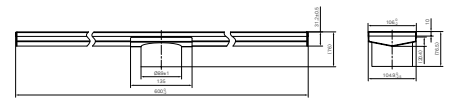

NRFG004HSMB

Tile Insert V Channel 600x106mm Floor Grate 90mm Outlet Matte Black
Colours Available: