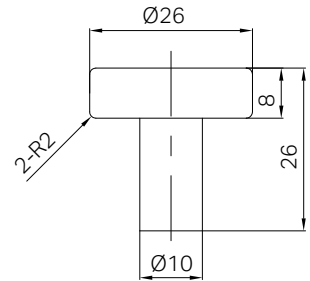

Gun Metal
25F006GM

Brushed Bronze
25F006BZ

Brushed Gold
25F006BG

Matte White
25F006MW

25F006CH

Mecca Cabinet Knob – Ø26 Chrome
Colours Available:

Matte Black
25F007MB

Brushed Nickel
25F007BN