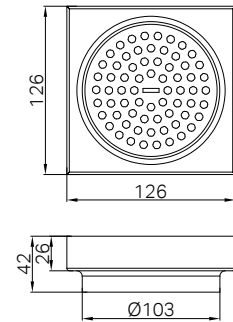

Brushed Nickel
NRFW008BN

Gun Metal
NRFW008GM

Brushed Bronze
NRFW008BZ

Brushed Gold
NRFW008BG

NRFW008MB

130mm Square Tile Insert Floor Waste 100mm Outlet Matte Black
Colours Available:

Brushed Nickel
NRFW010BN