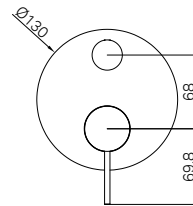

NR221911atCH

Mecca Shower Mixer With Diverter Trim Kits Only Chrome
Colours Available: