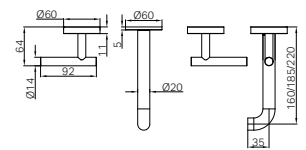

25D019CH
25D020CH
25D021CH

Mecca Lever Wall Basin/Bath Set 160 / 185 / 220 mm Spout Trim Kits Only Chrome
Wels Rating: 5 Star, 5L/min
Wels REG No. T46252 / T46254 / T46253 / T46214 / T46211 / T46212
Colours Available: