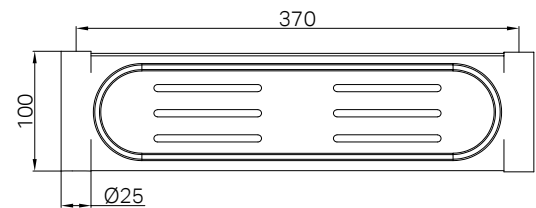

NR2387aCH

New Mecca Metal Shower Shelf Chrome
Colours Available: