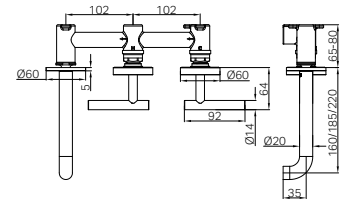

25D009CH
25D010CH
25D011CH

Mecca Lever Wall Basin/Bath Set 160 / 185 / 220 mm Offset Spout Chrome
Wels Rating: 5 Star, 5L/min
Wels REG No. T46252 / T46254 / T46253
Colours Available:

In wall breach not included