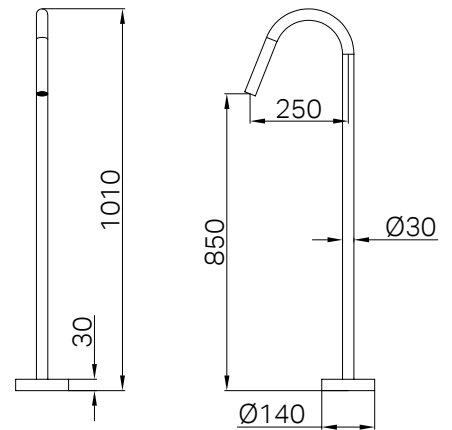

NR221903aCH

Mecca Freestanding Bath Spout Only Chrome
Colours Available: