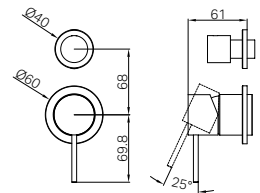

NR221911uCH

Mecca Shower Mixer With Horizontal 2 Way Diverter Chrome

Colours Available:

NR221911stCH

Mecca Shower Mixer With Diverter Separate Back Plate Trim Kits Only Chrome

Colours Available:

NRUB003P

Premium 35mm Universal Shower Mixer With Diverter Body Only