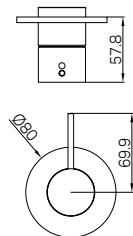

NR221911btCH

Mecca Shower Mixer Handle Up 80mm Plate Trim Kits Only Chrome
Colours Available: