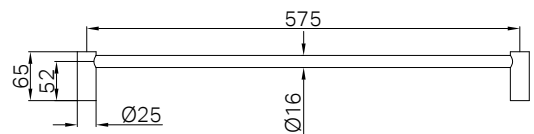

NR2324CH

New Mecca Single Towel Rail 600mm Chrome
Colours Available: