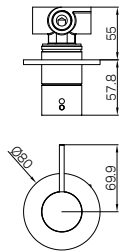

NR221911bCH

Mecca Shower Mixer Handle Up 80mm Plate Chrome
Colours Available:

Matte Black
NR221911btMB

Brushed Nickel
NR221911btBN

Gun Metal
NR221911btGM

Brushed Bronze
NR221911btBZ

Brushed Gold
NR221911btBG