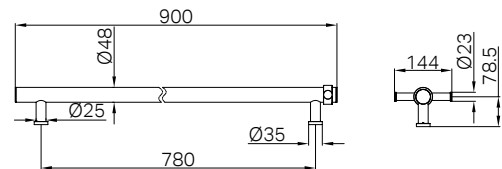

Brushed Nickel
NRV901BN

Gun Metal
NRV901GM

Brushed Bronze
NRV901BZ

Brushed Gold
NRV901BG

Matte White
NRV901MW

NRV901CH

Non-Heated Vertical Towel Rail 900mm Chrome
Colours Available:

Matte Black
NR1989MB