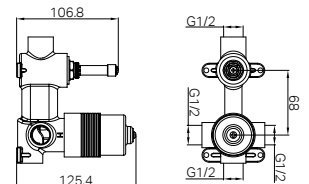

NRUB003P

Premium 35mm Universal Shower Mixer With Diverter Body Only