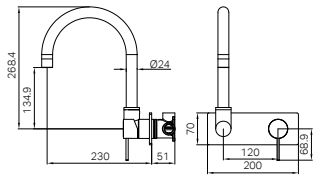

NR221910qCH

Mecca Wall Basin/Bath Mixer Swivel Spout Chrome
Wels Rating: 6 Star, 4.5L/min
Wels REG No. T43210
Colours Available: