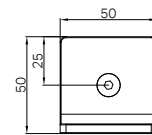

NRSH204aCH

90 Degree Glass To Wall Bracket 10mm Glass Chrome
Colours Available: