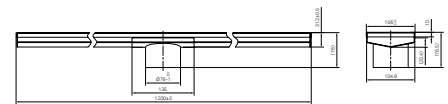

NRFG009HSMB

Tile Insert V Channel 1200x106mm Floor Grate 80mm Outlet Matte Black
Colours Available: