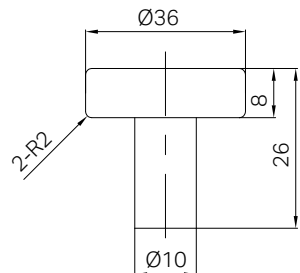

Gun Metal
25F007GM

Brushed Bronze
25F007BZ

Brushed Gold
25F007BG

Matte White
25F007MW

25F007CH

Mecca Cabinet Knob – Ø36 Chrome
Colours Available:

Matte Black
25F001MB

Brushed Nickel
25F001BN