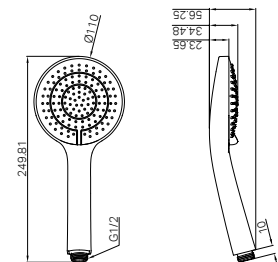

NR508074CH

Air Hand Shower Chrome
Wels Rating: 3 Star, 9L/min
Wels REG No. S15215
Colours Available: