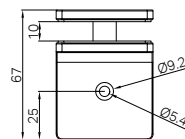

NRSH204aCH

90 Degree Glass To Wall Bracket 10mm Glass Chrome
Colours Available: