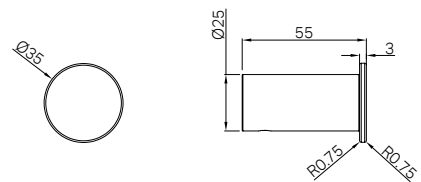

NR1982bCH

Mecca Robe Hook Slim Chrome
Colours Available: