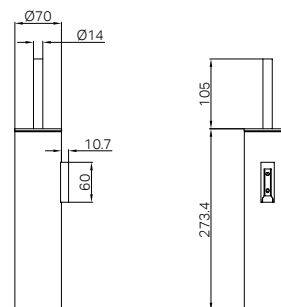

NR1988CH

Mecca Toilet Brush Holder Chrome
Colours Available: