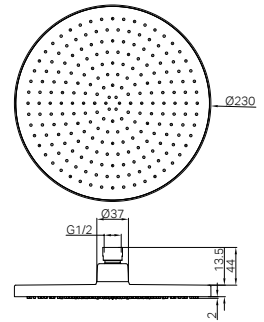

Matte Black
NR508076MB

Brushed Nickel
NR508076BN

Brushed Gold
NR508076BG

Matte White
NR508076MW

NR508076CH

230mm Air Shower Head Chrome
Wels Rating: 3 Star, 9L/min
Wels REG No. S17296
Colours Available:

Matte Black
NR507046MB