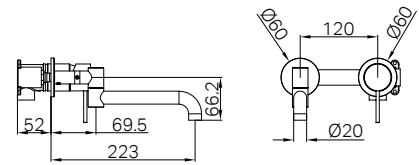

NR221910rCH

Mecca Wall Basin/Bath Mixer Swivel Spout 225mm Chrome
Wels Rating: 5 Star, 6L/min
Wels REG No. T41781
Colours Available:

Matte Black
NR221910rtMB