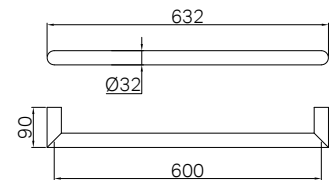

Brushed Nickel
NR1925hBN

Gun Metal
NR1925hGM

Brushed Bronze
NR1925hBZ

Brushed Gold
NR1925hBG

Graphite
NR1925hGR

NR1925hCH

Mecca 240V Single Heated Towel Rail Chrome
Colours Available:

Matte Black