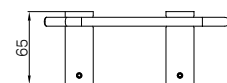

NR2386CH

New Mecca Toilet Roll Holder Chrome
Colours Available: