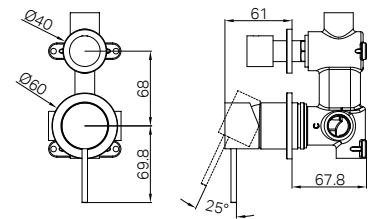

NR221911sCH

Mecca Shower Mixer With Diverter Separate Back Plate Chrome
Colours Available:

NR221911stCH

Mecca Shower Mixer With Diverter Separate Back Plate Trim Kits Only Chrome
Colours Available:

Compatible with bodies NRUB003P (vertical diverter body) and NRUB003aP (horizontal diverter body).

NRUB003P

Premium 35mm Universal
Shower Mixer With Diverter Body Only