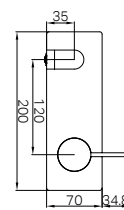

NR221910b120tMW
NR221910b160tMW
NR221910b185tMW
NR221910b230tMW
NR221910b260tMW

NR221910b120tCH NR221910b230tCH
NR221910b160tCH NR221910b260tCH
NR221910b185tCH

Mecca Wall Basin/Bath Mixer Handle Up 120 / 160 / 185 / 230 / 260mm Trim Kits Only Chrome
Wels Rating: 5 Star, 6L/min
Wels REG No. T43166 / T43167 / T43168 / T43169 / T43170
Colours Available: