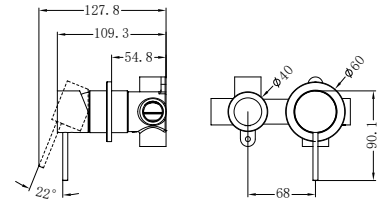

NR221911stCH

Mecca Shower Mixer With Diverter Separate Back Plate Trim Kits Only Chrome

Colours Available: