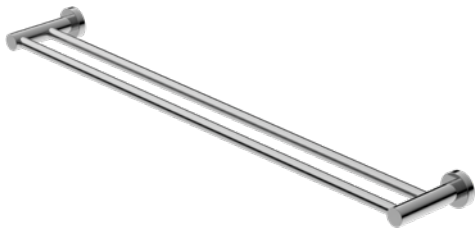

NR1930dCH

Mecca Double Towel Rail 800mm Chrome
Colours Available:

NR2324dCH

New Mecca Double Towel Rail 600mm Chrome
Colours Available: