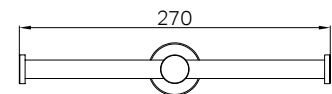

NR1986dCH

Mecca Double Toilet Roll Holder Chrome
Colours Available: