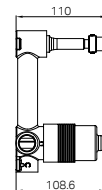

NRUB001P

Premium 35mm Universal
Wall Basin/Bath Mixer Body Only