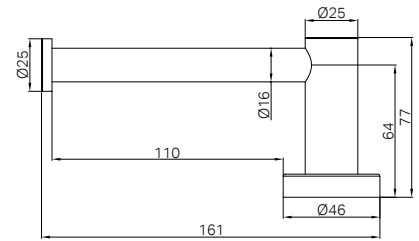

Matte Black
NR1986MB

Brushed Nickel
NR1986BN

Gun Metal
NR1986GM

Brushed Bronze
NR1986BZ

Brushed Gold
NR1986BG

Matte White
NR1986MW

NR1986CH

Mecca Toilet Roll Holder Chrome
Colours Available:

NR1986dCH

Mecca Double Toilet Roll Holder Chrome
Colours Available: