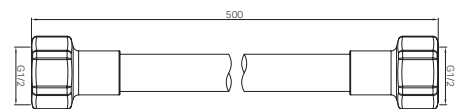

G30034

R&T Wall Hung In-Wall Cistern II
 Wels Rating: 4 Star, 3.3L/min
 Wels REG No. L08086

NR506042CH

Premium Flexible Mixer Tap Hose Pair Chrome
Colours Available:

NR506043CH

500mm Premium G1/2 Female Flexible Water Connector Hose Chrome
Colours Available: