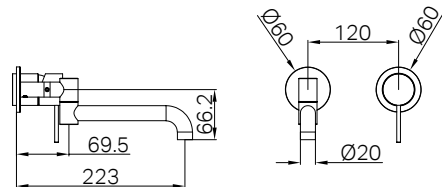

Brushed Bronze
NR221910rtBZ

Brushed Gold
NR221910rtBG

Matte White
NR221910rtMW

NR221910rtCH

Mecca Wall Basin/Bath Mixer Swivel Spout 225mm Trim Kits Only Chrome
Wels Rating: 5 Star, 6L/min
Wels REG No. T41781
Colours Available: