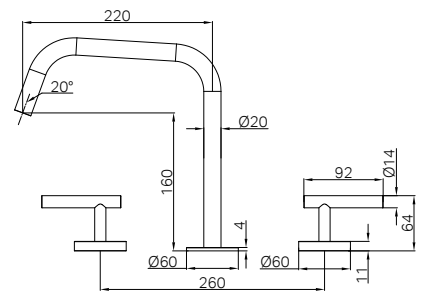

Matte Black
25D003MB

Brushed Nickel
25D003BN

Gun Metal
25D003GM

Brushed Bronze
25D003BZ

Brushed Gold
25D003BG

Matte White
25D003MW

25D003CH

Mecca Lever Bath/Kitchen Set Edge Spout II Chrome
 Wels Rating: 5 Star, 5L/min
 Wels REG No. T46250
 Colours Available: