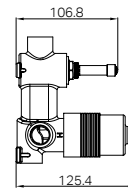

NRUB003P

Premium 35mm Universal
Shower Mixer With Diverter Body Only