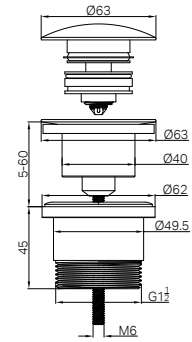

NRA706CH

Universal Pop Up Waste Chrome
Colours Available: