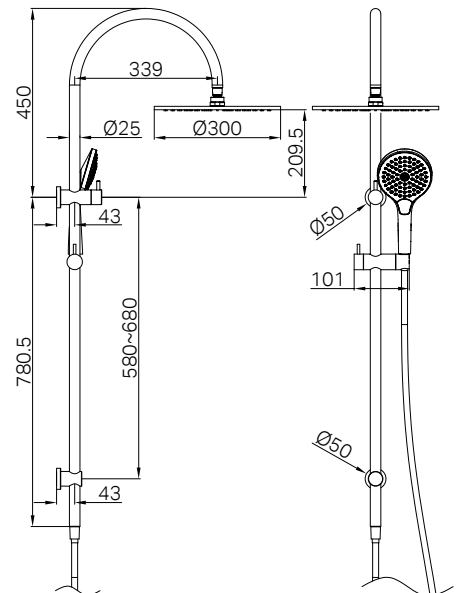

Mecca Twin Shower With Air Shower II Chrome

Wels Rating:

Overhead Shower 3 Star 9L/min,

Hand Shower 3 Star 9L/min

Wels REG No. S17339

Colours Available:

Air Shower Mode

Water Mist Mode