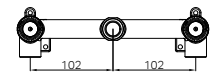

25D016

Mecca Lever Wall Basin/Bath Set Body Only