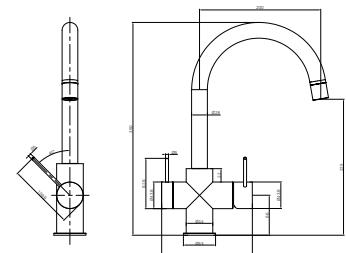

Filter system not included