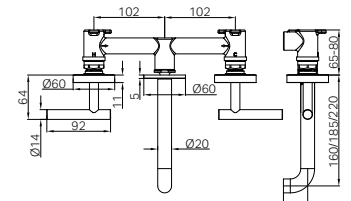

In wall breach not included