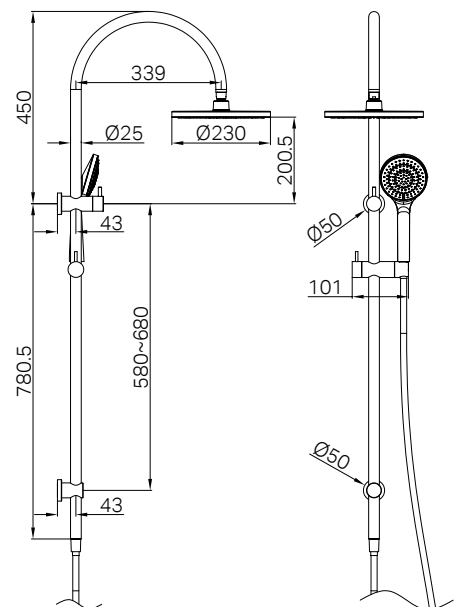

NR221905bCH

Mecca Twin Shower With Air Shower Chrome

Wels Rating:

Overhead Shower 3 Star 9L/min,

Hand Shower 3 Star 9L/min

Wels REG No. S17346

Colours Available:

NR221905eGM