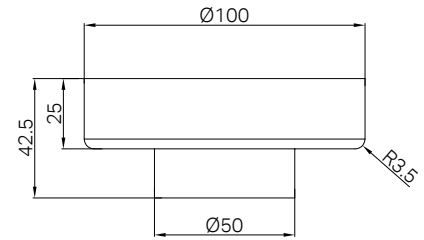

NRFW003CH

100mm Round Tile Insert Floor Waste 50mm Outlet Chrome
Colours Available:

Matte Black
NRFW004MB