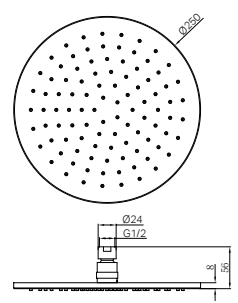

NRROA1001CH

250mm Round Shower Head Chrome
Wels Rating: 3 Star, 9L/min
Wels REG No. S16683
Colours Available: