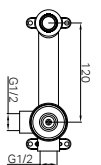

NRUB001P

Premium 35mm Universal
Wall Basin/Bath Mixer Body Only