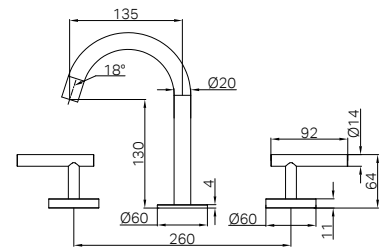

Matte Black
25D002MB

Brushed Nickel
25D002BN

Gun Metal
25D002GM

Brushed Bronze
25D002BZ

Brushed Gold
25D002BG

Matte White
25D002MW

25D002CH

Mecca Lever Basin Set Arc Spout Chrome
Wels Rating: 5 Star, 5L/min
Wels REG No. T46256
Colours Available: