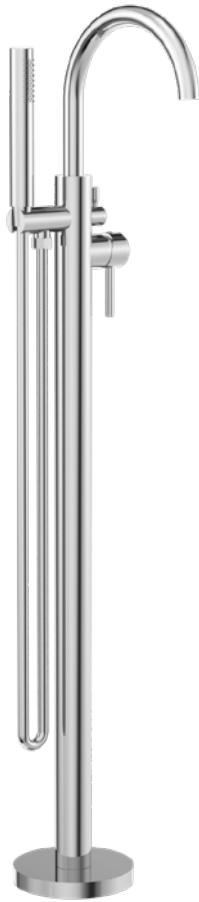

Matte White
NR210903a01MW

NR210903a01CH

Mecca Freestanding Bath Mixer Chrome
Colours Available:

Graphite
NR210903a01GR

Matte Black
NR210903aMB

Brushed Nickel
NR210903aBN

Gun Metal
NR210903aGM

Brushed Bronze
NR210903aBZ