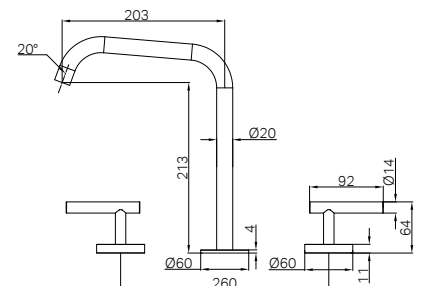

Matte Black
25D005MB

Brushed Nickel
25D005BN

Gun Metal
25D005GM

Brushed Bronze
25D005BZ

Brushed Gold
25D005BG

Matte White
25D005MW

25D005CH

Mecca Lever Bath/Kitchen Set Edge Spout Chrome
Wels Rating: 5 Star, 5L/min
Wels REG No. T46251
Colours Available: