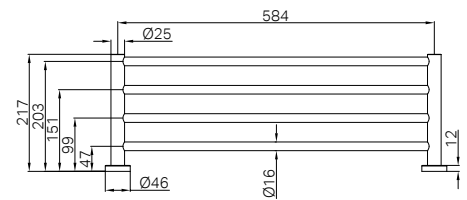

Brushed Nickel
NR1989BN

Gun Metal
NR1989GM

Brushed Bronze
NR1989BZ

Brushed Gold
NR1989BG

Matte White
NR1989MW

NR1989CH

Mecca Towel Rack Chrome
Colours Available:

Matte Black
NR190003hMB