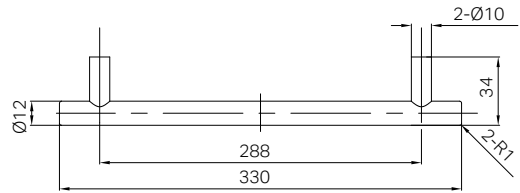

25F004CH

Mecca Pull Handle 330mm Chrome
Colours Available: