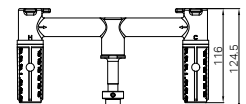

25D016

Mecca Lever Wall Basin/Bath Set Body Only