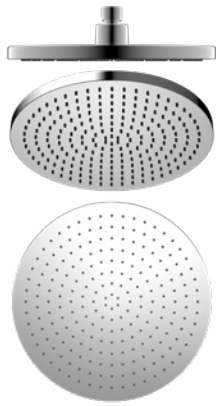

NRROA1202CH

300mm Round Shower Head Chrome
 Wels Rating: 3 Star, 9L/min
 Wels REG No. S16670
 Colours Available:

NRROA1001CH

250mm Round Shower Head Chrome
 Wels Rating: 3 Star, 9L/min
 Wels REG No. S16683
 Colours Available: