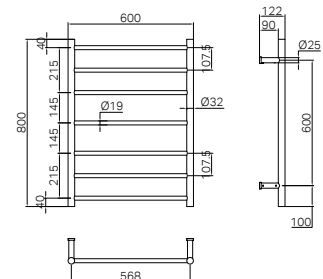

NR190003hCH

Mecca 240V 7 Bar Heated Towel Ladder Chrome
Colours Available: