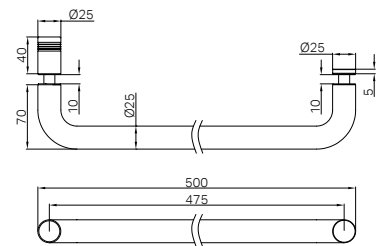

Brushed Nickel
NRSH303aBN

Gun Metal
NRSH303aGM

Brushed Bronze
NRSH303aBZ

Brushed Gold
NRSH303aBG

NRSH303aCH

Towel Bar 500mm Chrome
Colours Available:

Brushed Bronze
NRSH401BZ

Brushed Gold
NRSH401BG