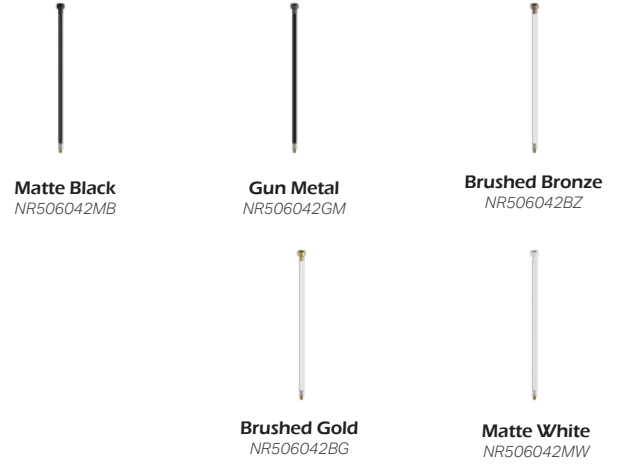

Brushed Bronze
NR262109dBZ

Brushed Gold
NR262109dBG

Graphite
NR262109dGR

NR262109dCH

Washing Machine Tap Set Chrome
Colours Available:

Gun Metal
NRPL001GM

Brushed Bronze
NRPL001BZ

Brushed Gold
NRPL001BG

Graphite
NRPL001GR

NRPL001BN

In Wall Toilet Push Plate Brushed Nickel
Colours Available:

G30033

R&T In-Wall Cistern
 Wels Rating:
 4 Star, Average Flush 3.3L/Min
 Full Flush 4.5L/Min
 Half Flush 3.0L/Min
 Wels REG No. L07959

G30034

R&T Wall Hung In-Wall Cistern II
 Wels Rating: 4 Star, 3.3L/min
 Wels REG No. L08086

NR506042CH

Premium Flexible Mixer Tap Hose Pair Chrome
Colours Available:

NR506043CH

500mm Premium G1/2 Female Flexible Water Connector Hose Chrome
Colours Available: