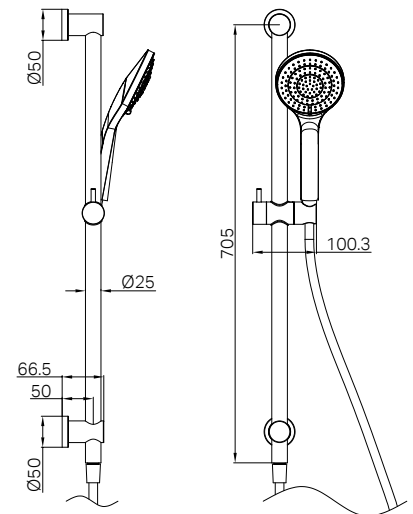

NR221905aCH

Mecca Shower Rail With Air Shower Chrome

Wels Rating: 3 Star, 9L/min

Wels REG No. S15218

Colours Available: