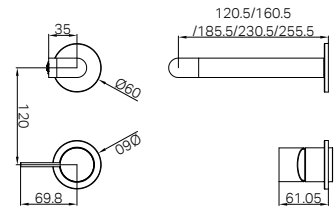

NR221910c120tCH NR221910c230tCH
NR221910c160tCH NR221910c260tCH
NR221910c185tCH

Mecca Wall Basin/Bath Mixer Separate Back Plate 120 / 160 / 185 / 230 / 260mm Trim Kits Only Chrome
Wels Rating: 5 Star, 6L/min
Wels REG No. T43171 / T43172 / T43173 / T43174 / T43175
Colours Available:

Matte Black

NR221910c120tMB
NR221910c160tMB
NR221910c185tMB
NR221910c230tMB
NR221910c260tMB

Brushed Nickel

NR221910c120tBN
NR221910c160tBN
NR221910c185tBN
NR221910c230tBN
NR221910c260tBN

Gun Metal

NR221910c120tGM
NR221910c160tGM
NR221910c185tGM
NR221910c230tGM
NR221910c260tGM

Brushed Bronze

NR221910c120tBZ
NR221910c160tBZ
NR221910c185tBZ
NR221910c230tBZ
NR221910c260tBZ

Brushed Gold

NR221910c120tBG
NR221910c160tBG
NR221910c185tBG
NR221910c230tBG
NR221910c260tBG

Matte White

NR221910c120tMW
NR221910c160tMW
NR221910c185tMW
NR221910c230tMW
NR221910c260tMW