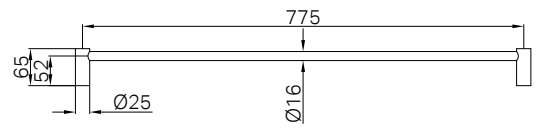

NR2330CH

New Mecca Single Towel Rail 800mm Chrome
Colours Available:

Matte Black
NR1924dMB