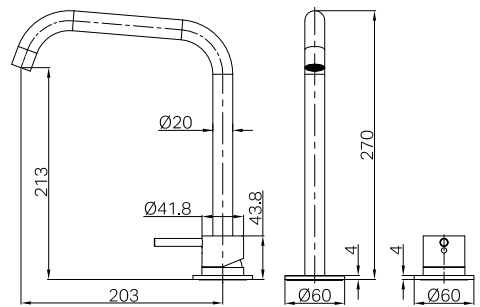

Matte Black
NR221901kMB

Brushed Nickel
NR221901kBN

Gun Metal
NR221901kGM

Brushed Bronze
NR221901kBZ

Brushed Gold
NR221901kBG

Matte White
NR221901kMW

NR221901kCH

Mecca Hob Bath/Kitchen Mixer Set Edge Spout Chrome
 Wels Rating: 5 Star, 5L/min
 Wels REG No. T46215
 Colours Available: