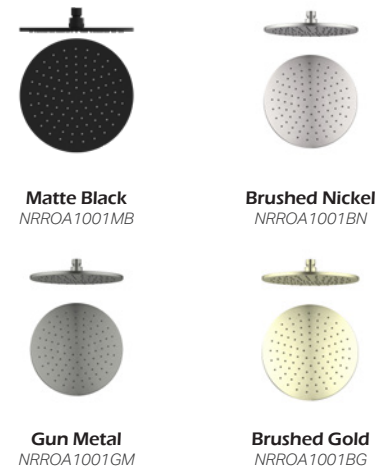

NRROA1202CH

300mm Round Shower Head Chrome
Wels Rating: 3 Star, 9L/min
Wels REG No. S16670
Colours Available: