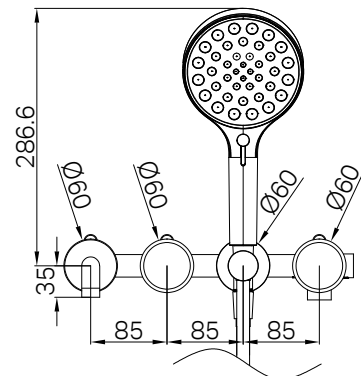

Note: Packed Separately (Body and Trim Kits)