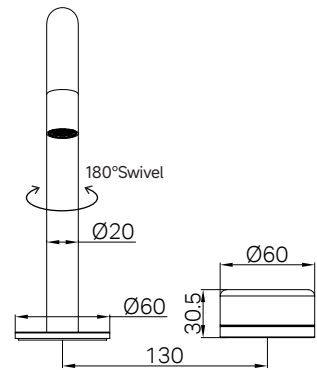

24E034CH / 24E034MB / 24E034BN
24E034GM / 24E034BG / 24E034BZ

Serenity Progressive Basin Mixer Arc Spout With Arabescato Corchia
Handle Brushed Bronze
Wels Rating: 5 Star, 5L/min
Wels REG No. T44216

Colours Available:

24E032CH / 24E032MB / 24E032BN
24E032GM / 24E032BG / 24E032BZ

Serenity Progressive Basin Mixer Arc Spout With Verde Alpi Handle
Chrome
Wels Rating: 5 Star, 5L/min
Wels REG No. T44216

Colours Available: