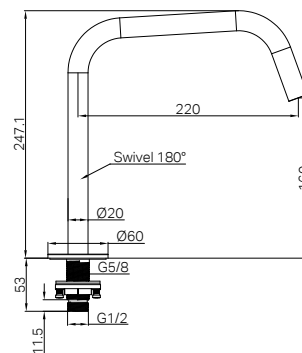

24C004CH / 24C004MB / 24C004BN
24C004GM / 24C004BG / 24C004BZ

Serenity Bath/Kitchen Edge Spout Gun Metal
Wels Rating: 5 Star, 5L/min
Wels REG No. T44277

Colours Available: