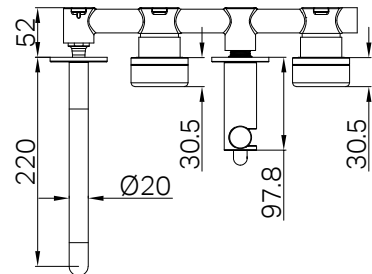

Colours Available:

Note:Packed Separately (Body and Trim Kits)

24E018CH / 24E018MB / 24E018BN
24E018GM / 24E018BG / 24E018BZ

Serenity Progressive Shower System With Spout With Metal Handle
 And Serenity Hand Shower Brushed Bronze
 Wels Rating: 4 Star, 7.5L/min
 Wels REG No. S18739