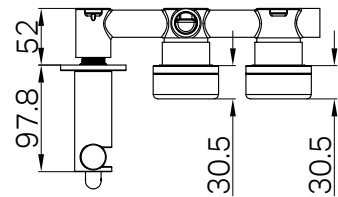

Note:Packed Separately (Body and Trim Kits)