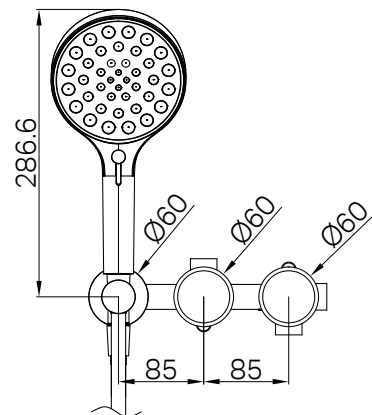

Colours Available:

Note: Packed Separately (Body and Trim Kits)

24E012CH / 24E012MB / 24E012BN
24E012GM / 24E012BG / 24E012BZ

Serenity Progressive Shower System With Spout With Metal Handle
And Slim Shower Brushed Gold
Wels Rating: 3 Star, 8.5L/min
Wels REG No. S18741