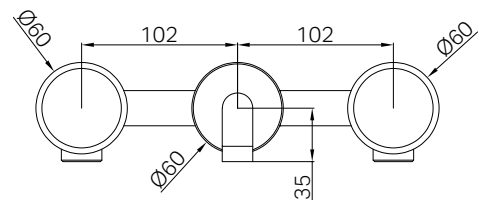

Note: Packed Separately (Body and Trim Kits)