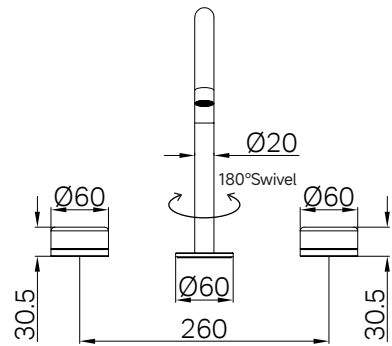

24D020CH / 24D020MB / 24D020BN
24D020GM / 24D020BG / 24D020BZ

Serenity Bath/Kitchen Set Arc Spout With Arabescato Corchia Handle
Chrome

Wels Rating: 5 Star, 5L/min

Wels REG No. T44221

Colours Available:

24D018CH / 24D018MB / 24D018BN
24D018GM / 24D018BG / 24D018BZ

Serenity Bath/Kitchen Set Arc Spout With Verde Alpi Handle
Matte Black

Wels Rating: 5 Star, 5L/min

Wels REG No. T44221

Colours Available: