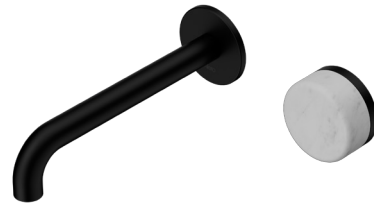

24E061CH / 24E061MB / 24E061BN
24E061GM / 24E061BG / 24E061BZ

160mm
Spout

24E067CH / 24E067MB / 24E067BN
24E067GM / 24E067BG / 24E067BZ

185mm
Spout

24E073CH / 24E073MB / 24E073BN
24E073GM / 24E073BG / 24E073BZ

220mm
Spout

Serenity Progressive Wall Basin Mixer 160/185/220mm Spout With
Carrara Handle Matte Black

Wels Rating: 5 Star, 5L/min

Wels REG No. T44212/T44213/T44214

Colours Available: