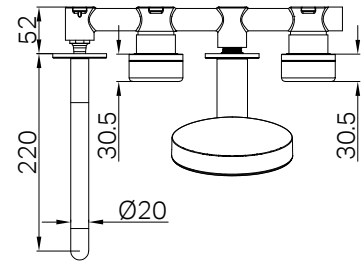

Note: Packed Separately (Body and Trim Kits)