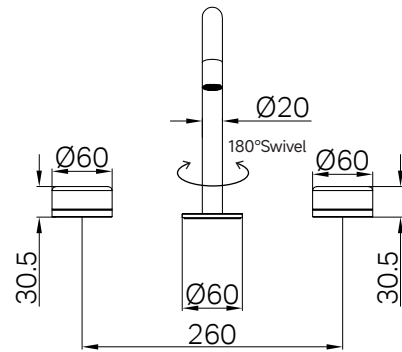

24D014CH / 24D014MB / 24D014BN
24D014GM / 24D014BG / 24D014BZ

Serenity Basin Set Arc Spout With Arabescato Corchia Handle
Brushed Gold
Wels Rating: 5 Star, 5L/min
Wels REG No. T44220

Colours Available:

24D012CH / 24D012MB / 24D012BN
24D012GM / 24D012BG / 24D012BZ

Serenity Basin Set Arc Spout With Verde Alpi Handle
Brushed Bronze
Wels Rating: 5 Star, 5L/min
Wels REG No. T44220

Colours Available: