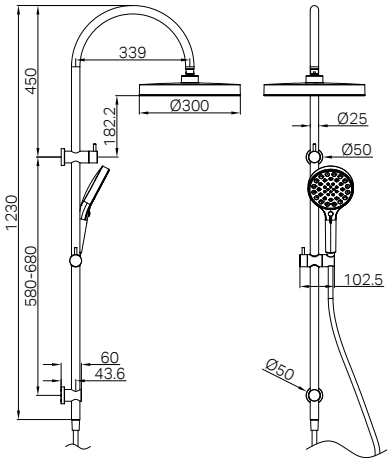

24D073CH

Serenity Twin Shower Chrome
Wels Rating: Overhead Shower 3 Star 9L/min,
Hand Shower 3 Star 9L/min
Wels REG No. S18735

Colours Available:

24D073MB
Matte Black