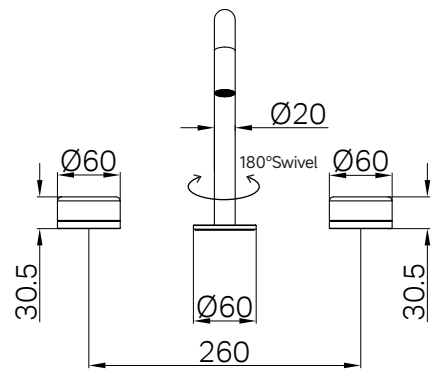

24D026CH / 24D026MB / 24D026BN
24D026GM / 24D026BG / 24D026BZ

Serenity Basin Set Edge Spout With Arabescato Corchia Handle
Brushed Bronze
Wels Rating: 5 Star, 5L/min
Wels REG No. T44266

Colours Available:

24D024CH / 24D024MB / 24D024BN
24D024GM / 24D024BG / 24D024BZ

Serenity Basin Set Edge Spout With Verde Alpi Handle
Chrome
Wels Rating: 5 Star, 5L/min
Wels REG No. T44266

Colours Available: