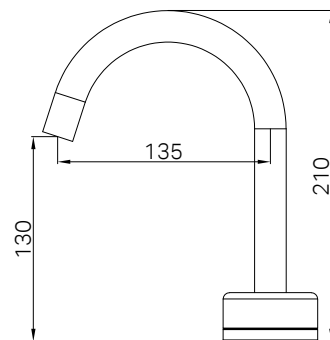

24E034CH / 24E034MB / 24E034BN
24E034GM / 24E034BG / 24E034BZ

Serenity Progressive Basin Mixer Arc Spout With Arabescato Corchia
Handle Brushed Bronze
Wels Rating: 5 Star, 5L/min
Wels REG No. T44216

Colours Available:

24E032CH / 24E032MB / 24E032BN
24E032GM / 24E032BG / 24E032BZ

Serenity Progressive Basin Mixer Arc Spout With Verde Alpi Handle
Chrome
Wels Rating: 5 Star, 5L/min
Wels REG No. T44216

Colours Available: