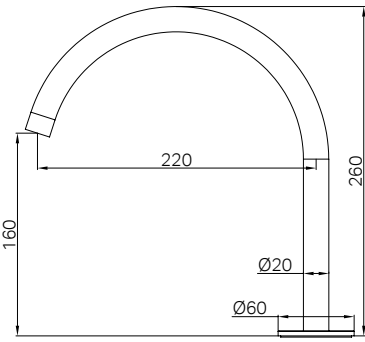

Colours Available:

Note: Packed Separately (Body and Trim Kits)

24C001CH / 24C001MB / 24C001BN
24C001GM / **24C001BG** / 24C001BZ

Serenity Basin Arc Spout Brushed Gold
Wels Rating: 5 Star, 5L/min
Wels REG No. T44273