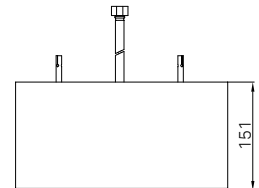

24D004CH

Serenity Shower Head Chrome
Wels Rating: 3 Star, 9L/min
Wels REG No. S18733

Colours Available:

24D001BN

Serenity Ceiling Shower Head Brushed Nickel
Wels Rating: 3 Star, 9L/min
Wels REG No. S18596

Colours Available: