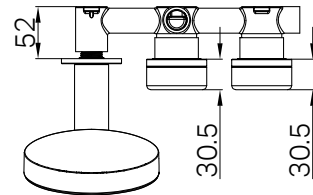

Note: Packed Separately (Body and Trim Kits)