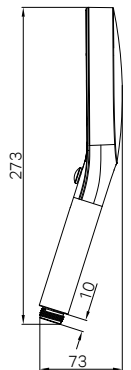

24D002CH

Serenity Wall Shower Head Chrome
Wels Rating: 3 Star, 9L/min
Wels REG No. S18484

Colours Available:

Shower Angle
Adjustable

Serenity Collection Showers

24D003CH

Serenity Hand Shower Chrome
Wels Rating: 3 Star, 9L/min
Wels REG No. S18734

Colours Available: