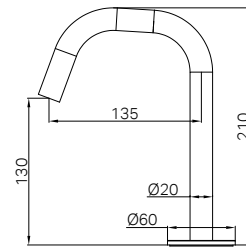

24C003CH / 24C003MB / 24C003BN
24C003GM / 24C003BG / 24C003BZ

Serenity Basin Edge Spout Brushed Bronze
Wels Rating: 5 Star, 5L/min
Wels REG No. T44276

Colours Available:

24C004CH / 24C004MB / 24C004BN
24C004GM / 24C004BG / 24C004BZ

Serenity Bath/Kitchen Edge Spout Gun Metal
Wels Rating: 5 Star, 5L/min
Wels REG No. T44277

Colours Available:

24C035CH / 24C035MB / 24C035BN
24C035GM / 24C035BG / 24C035BZ

Serenity Bath/Kitchen Edge Spout II Matte Black

Colours Available: