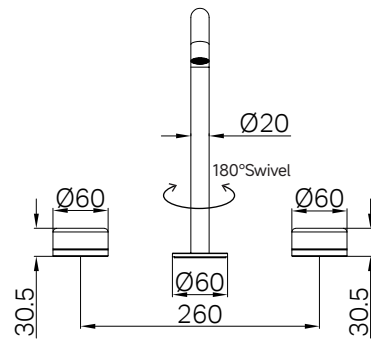

Note: Packed Separately (Body and Trim Kits)