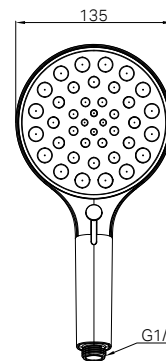

24D003CH

Serenity Hand Shower Chrome
Wels Rating: 3 Star, 9L/min
Wels REG No. S18734

Colours Available: