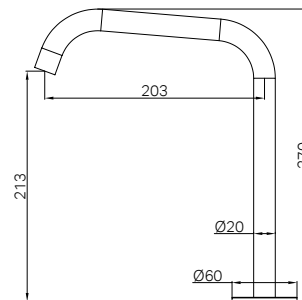

24C003CH / 24C003MB / 24C003BN
24C003GM / 24C003BG / 24C003BZ

Serenity Basin Edge Spout Brushed Bronze
Wels Rating: 5 Star, 5L/min
Wels REG No. T44276

Colours Available: