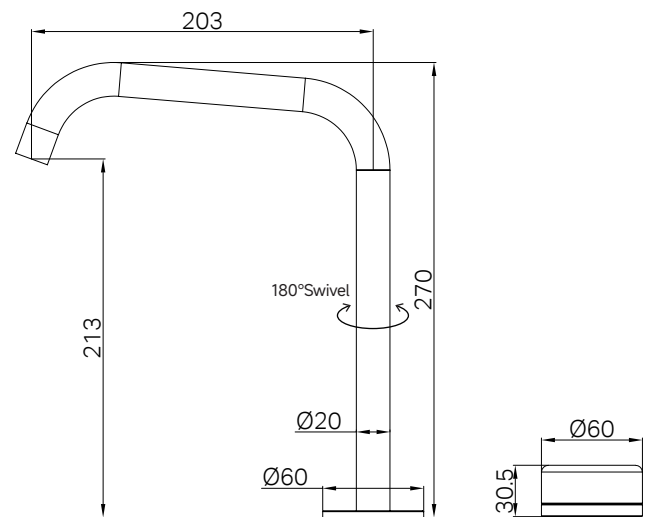

24E052CH / 24E052MB / 24E052BN
24E052GM / 24E052BG / 24E052BZ

Serenity Progressive Bath/Kitchen Mixer Edge Spout With Arabescato Corchia Handle Brushed Nickel
Wels Rating: 5 Star, 5L/min
Wels REG No. T44219

Colours Available:

24E050CH / 24E050MB / 24E050BN
24E050GM / 24E050BG / 24E050BZ

Serenity Progressive Bath/Kitchen Mixer Edge Spout With Verde Alpi Handle Gun Metal
Wels Rating: 5 Star, 5L/min
Wels REG No. T44219

Colours Available: