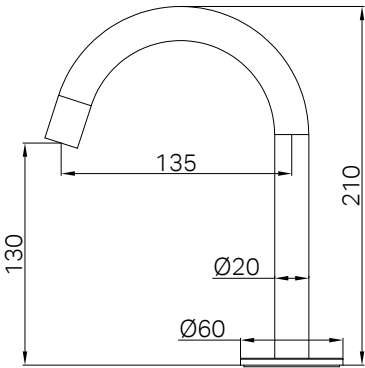

24C001CH / 24C001MB / 24C001BN
24C001GM / **24C001BG** / 24C001BZ

Serenity Basin Arc Spout Brushed Gold
Wels Rating: 5 Star, 5L/min
Wels REG No. T44273