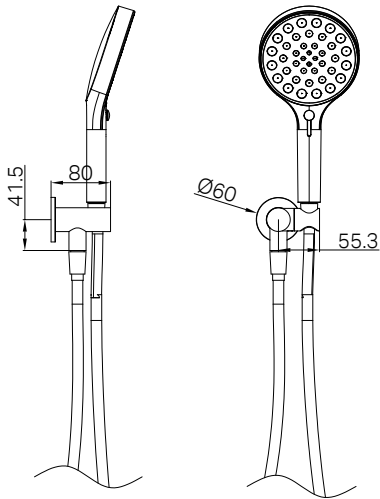

24D003BG
Brushed Gold

24D003BZ
Brushed Bronze

24D071CH

Serenity Hand Held Shower Chrome
 Wels Rating: 3 Star, 8.5L/min
 Wels REG No. S18731

Colours Available:

Shower Angle
Adjustable

24D071MB
Matte Black

24D071BN
Brushed Nickel