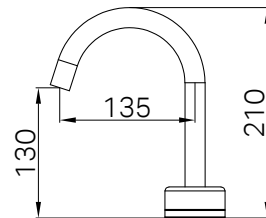

24D014CH / 24D014MB / 24D014BN
24D014GM / 24D014BG / 24D014BZ

Serenity Basin Set Arc Spout With Arabescato Corchia Handle
Brushed Gold
Wels Rating: 5 Star, 5L/min
Wels REG No. T44220

Colours Available:

24D012CH / 24D012MB / 24D012BN
24D012GM / 24D012BG / 24D012BZ

Serenity Basin Set Arc Spout With Verde Alpi Handle
Brushed Bronze
Wels Rating: 5 Star, 5L/min
Wels REG No. T44220

Colours Available: