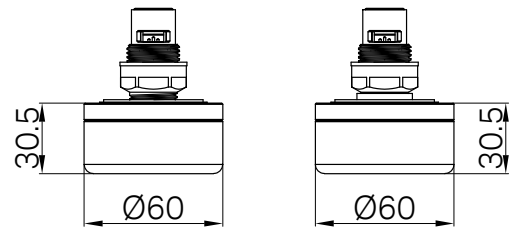

24D008CH / 24D008MB / 24D008BN
24D008GM / 24D008BG / 24D008BZ

Serenity Wall Top Assembly With Arabescato Corchia Handle
Brushed Gold

Colours Available:

24D006CH / 24D006MB / 24D006BN
24D006GM / 24D006BG / 24D006BZ

Serenity Wall Top Assembly With Verde Alpi Handle
Brushed Bronze

Colours Available: