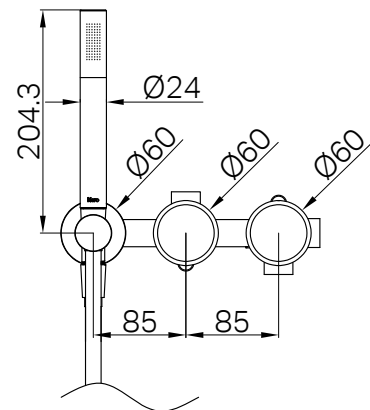

Note:Packed Separately (Body and Trim Kits)