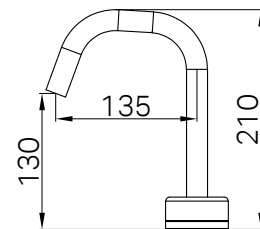

24D026CH / 24D026MB / 24D026BN
24D026GM / 24D026BG / 24D026BZ

Serenity Basin Set Edge Spout With Arabescato Corchia Handle
Brushed Bronze
Wels Rating: 5 Star, 5L/min
Wels REG No. T44266

Colours Available:

24D024CH / 24D024MB / 24D024BN
24D024GM / 24D024BG / 24D024BZ

Serenity Basin Set Edge Spout With Verde Alpi Handle
Chrome
Wels Rating: 5 Star, 5L/min
Wels REG No. T44266

Colours Available: