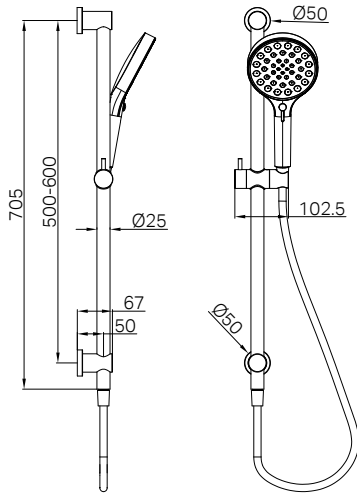

24D071GM
Gun Metal

24D071BG
Brushed Gold

24D071BZ
Brushed Bronze

24D072CH

Serenity Rail Shower Chrome
Wels Rating: 3 Star, 8.5L/min
Wels REG No. S18732

Colours Available:

24D072MB
Matte Black

24D072BN
Brushed Nickel