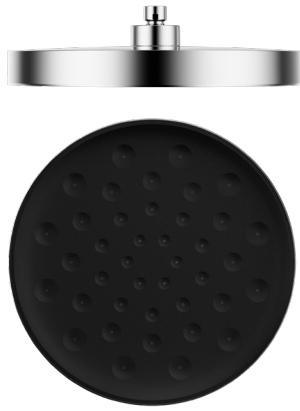

24D004CH

Serenity Shower Head Chrome
Wels Rating: 3 Star, 9L/min
Wels REG No. S18733

Colours Available: