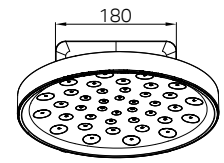

24D002MB
Matte Black