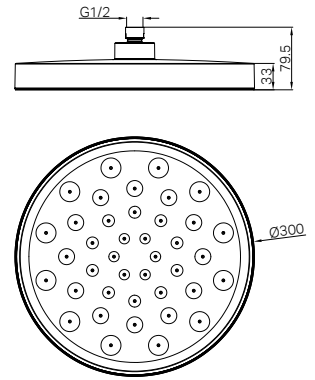

24D004CH

Serenity Shower Head Chrome
Wels Rating: 3 Star, 9L/min
Wels REG No. S18733

Colours Available: