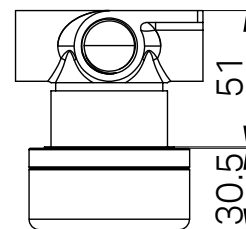

24E004CH / 24E004MB / 24E004BN
24E004GM / 24E004BG / **24E004BZ**

Serenity Progressive Shower Mixer With Arabescato Corchia Handle
Brushed Bronze

Colours Available:

24E002CH / 24E002MB / 24E002BN
24E002GM / 24E002BG / 24E002BZ

Serenity Progressive Shower Mixer With Verde Alpi Handle
Chrome

Colours Available: