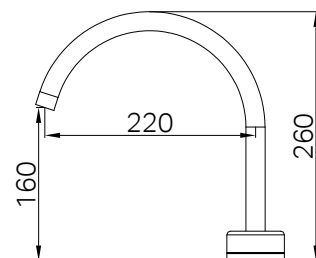

24D020CH / 24D020MB / 24D020BN
24D020GM / 24D020BG / 24D020BZ

Serenity Bath/Kitchen Set Arc Spout With Arabescato Corchia Handle
Chrome

Wels Rating: 5 Star, 5L/min

Wels REG No. T44221

Colours Available:

24D018CH / 24D018MB / 24D018BN
24D018GM / 24D018BG / 24D018BZ

Serenity Bath/Kitchen Set Arc Spout With Verde Alpi Handle
Matte Black

Wels Rating: 5 Star, 5L/min

Wels REG No. T44221

Colours Available: