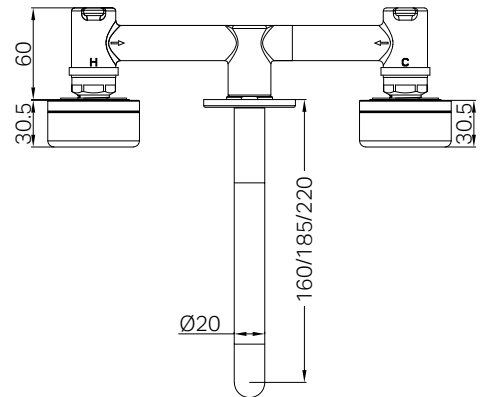

Note: Packed Separately (Body and Trim Kits)