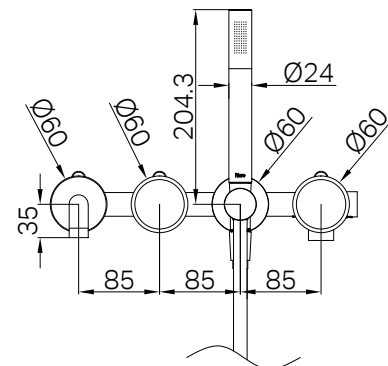

Note:Packed Separately (Body and Trim Kits)