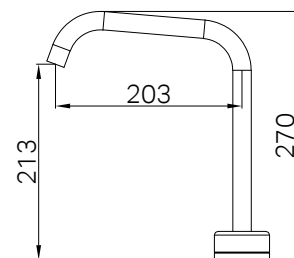

Note: Packed Separately (Body and Trim Kits)