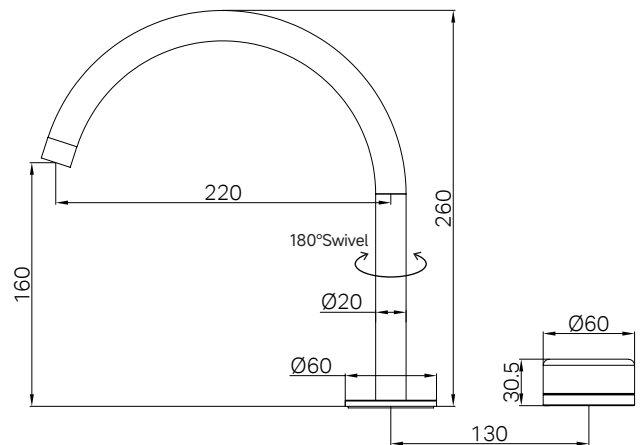

24E040CH / 24E040MB / 24E040BN
24E040GM / 24E040BG / 24E040BZ

Serenity Progressive Bath/Kitchen Mixer Arc Spout With Arabescato Corchia Handle Matte Black
Wels Rating: 5 Star, 5L/min
Wels REG No. T44217

Colours Available:

24E038CH / 24E038MB / 24E038BN
24E038GM / 24E038BG / 24E038BZ

Serenity Progressive Bath/Kitchen Mixer Arc Spout With Verde Alpi Handle Brushed Nickel
Wels Rating: 5 Star, 5L/min
Wels REG No. T44217

Colours Available: