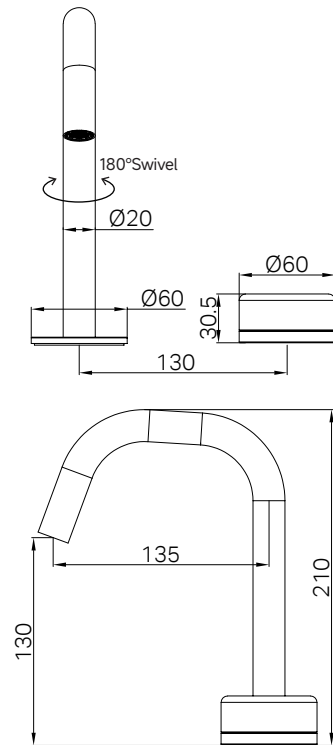

24E046CH / 24E046MB / 24E046BN
24E046GM / 24E046BG / 24E046BZ

Serenity Progressive Basin Mixer Edge Spout With Arabescato Corchia Handle Chrome
Wels Rating: 5 Star, 5L/min
Wels REG No. T44218

Colours Available:

24E044CH / 24E044MB / 24E044BN
24E044GM / 24E044BG / 24E044BZ

Serenity Progressive Basin Mixer Edge Spout With Verde Alpi Handle Matte Black
Wels Rating: 5 Star, 5L/min
Wels REG No. T44218

Colours Available: