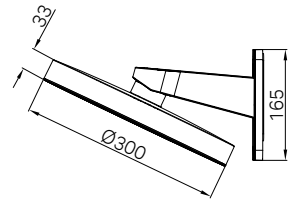

24D002CH

Serenity Wall Shower Head Chrome
Wels Rating: 3 Star, 9L/min
Wels REG No. S18484

Colours Available:

Shower Angle
Adjustable