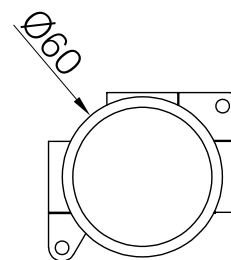

24E004CH / 24E004MB / 24E004BN
24E004GM / 24E004BG / **24E004BZ**

Serenity Progressive Shower Mixer With Arabescato Corchia Handle
Brushed Bronze

Colours Available:

24E002CH / 24E002MB / 24E002BN
24E002GM / 24E002BG / 24E002BZ

Serenity Progressive Shower Mixer With Verde Alpi Handle
Chrome

Colours Available: