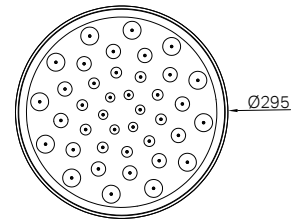

24D004CH

Serenity Shower Head Chrome
Wels Rating: 3 Star, 9L/min
Wels REG No. S18733

Colours Available:

24D001BN

Serenity Ceiling Shower Head Brushed Nickel
Wels Rating: 3 Star, 9L/min
Wels REG No. S18596

Colours Available: